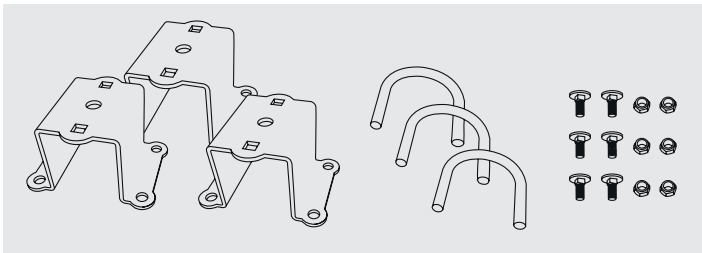

ELEVATION PARTS