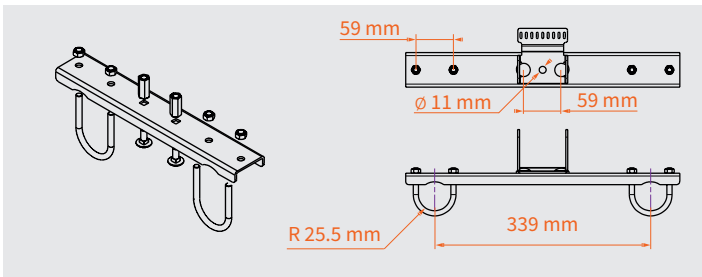

Minimal horizontal movement

Thanks to the interlocking mechanism of the hinges, lateral movement while hoisting the truss up and down is minimized.

Designed for intense use

With its brass bearings, the Snake cable guide is well built for many years of high performance use.

ASSEMBLY ON SINGLE TUBE OR TRUSS

An assembly set to mount the Snake cable guide on a single tube is included. The Snake can also be mounted with half couplers onto a single tube. To mount the Snake onto 30 or 40 truss there are two types of Extension sets available, both in black and silver.

DIMENSIONS

TECHNICAL DATA

INCLUDED

Snake assembly set for single tube 50 mm

Article code:	RIKGSN120	RIKGSN120B
EAN:	8720094421827	8720094421834
Material:	steel	
Finish:	galvanized	powder coated
Colour:	silver	black gloss 30% (RAL 9005)
Bolt size:	M8	

EXTENSION SETS FOR TRUSS

Snake extension set for 30 truss

Article code:	RIKGSN121	RIKGSN121B
EAN:	8720094421841	8720094421858
Material:	steel	
Finish:	galvanized	powder coated
Colour:	silver	black gloss 30% (RAL 9005)
Bolt size:	M8	