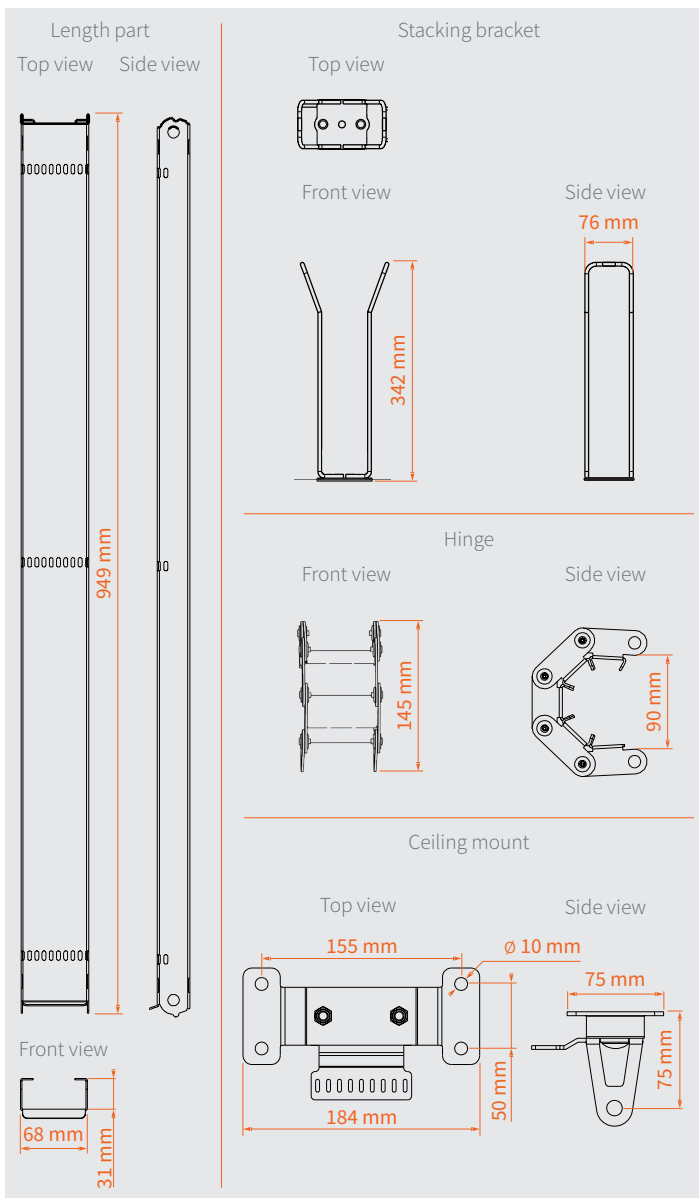

Minimal horizontal movement

Thanks to the interlocking mechanism of the hinges, lateral movement while hoisting the truss up and down is minimized.

Designed for intense use

With its brass bearings, the Snake cable guide is well built for many years of high performance use.

© Design registered in the EU and UK

www.admiralstaging.com

DIMENSIONS

TECHNICAL DATA

Snake cable guide silver

Article code: RIKGSN...

Material: steel

Colour: silver

Material: steel

Colour: black gloss 30% (RAL 9005)

Finish: powder coated

Dimensions: 2m Base max. height: 3, 5, 7 and 9 m

3m Base max. height: 5, 6, 7, 8, 9, 10, 11 and 12 m

4m Base max. height: 12, 13, 14, 15 and 16 m

ASSEMBLY ON SINGLE TUBE OR TRUSS

An assembly set to mount the Snake cable guide on a single tube is included. The Snake can also be mounted with half couplers onto a single tube. To mount the Snake onto 30 or 40 truss there are two types of Extension sets available, both in black and silver.