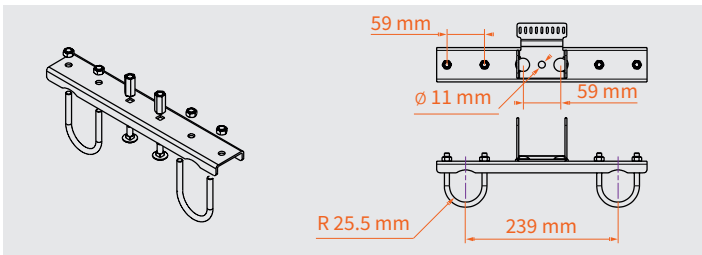

Minimal horizontal movement

Thanks to the interlocking mechanism of the hinges, lateral movement while hoisting the truss up and down is minimized.

Designed for intense use

With its brass bearings, the Snake cable guide is well built for many years of high performance use.

ASSEMBLY ON SINGLE TUBE OR TRUSS

An assembly set to mount the Snake cable guide on a single tube is included. The Snake can also be mounted with half couplers onto a single tube. To mount the Snake onto 30 or 40 truss there are two types of Extension sets available, both in black and silver.

DIMENSIONS

TECHNICAL DATA

INCLUDED

Snake assembly set for single tube 50 mm

Article code:	RIKGSN120	RIKGSN120B
EAN:	8720094421827	8720094421834
Material:	steel	
Finish:	galvanized	powder coated
Colour:	silver	black gloss 30% (RAL 9005)
Bolt size:	M8	

EXTENSION SETS FOR TRUSS

Snake extension set for 30 truss

Article code:	RIKGSN121	RIKGSN121B
EAN:	8720094421841	8720094421858
Material:	steel	
Finish:	galvanized	powder coated
Colour:	silver	black gloss 30% (RAL 9005)
Bolt size:	M8	