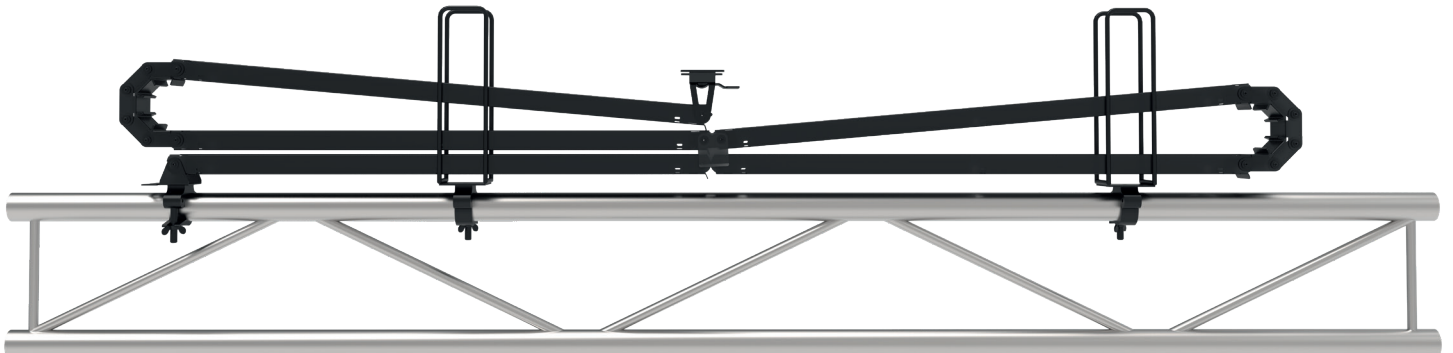

ADMIRAL
STAGING

“An innovation in
cable management”

SNAKE[®] CABLE GUIDE

A versatile cable management solution designed to prevent technical hiccups from happening while guiding cables. The Snake cable guide can be mounted onto single tubes, square - or triangle truss 30 and 40. Different height variations are available in both a silver and black version.

KEY FEATURES

Unique hinges

The pivoting hinges of the Snake assure the cables are gently bent around a minimum diameter, making it especially well-suited for less resilient cables such as fibre optic cables.

Minimal horizontal movement

Thanks to the interlocking mechanism of the hinges, lateral movement while hoisting the truss up and down is minimized.

Designed for intense use

With its brass bearings, the Snake cable guide is well built for many years of high performance use.

ASSEMBLY ON SINGLE TUBE OR TRUSS

An assembly set to mount the Snake cable guide on a single tube is included. The Snake can also be mounted with half couplers onto a single tube. To mount the Snake onto 30 or 40 truss there are two types of Extension sets available, both in black and silver.