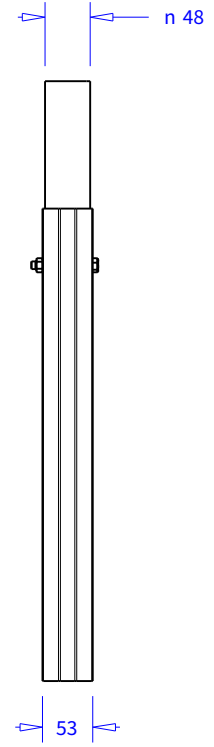

Product: Flex housing set

Code: POURF110

Product: Flex housing	

Product: Flex brace

Product: Flex Frame 500 mm	
Code: POURF100	

Product:	Flex leg H 125mm	
Code:	POURP125	

Product:	Flex leg H 200mm	
Code:	POURP200	

Product:	Flex leg H 300mm
Code:	POURP300

Product:	Flex leg H 400mm
Code:	POURP400

Product:	Flex leg H 500mm
Code:	POURP500

Product:	Flex leg H 600mm
Code:	POURP600

Product:	Flex leg H 800mm
Code:	POURP800