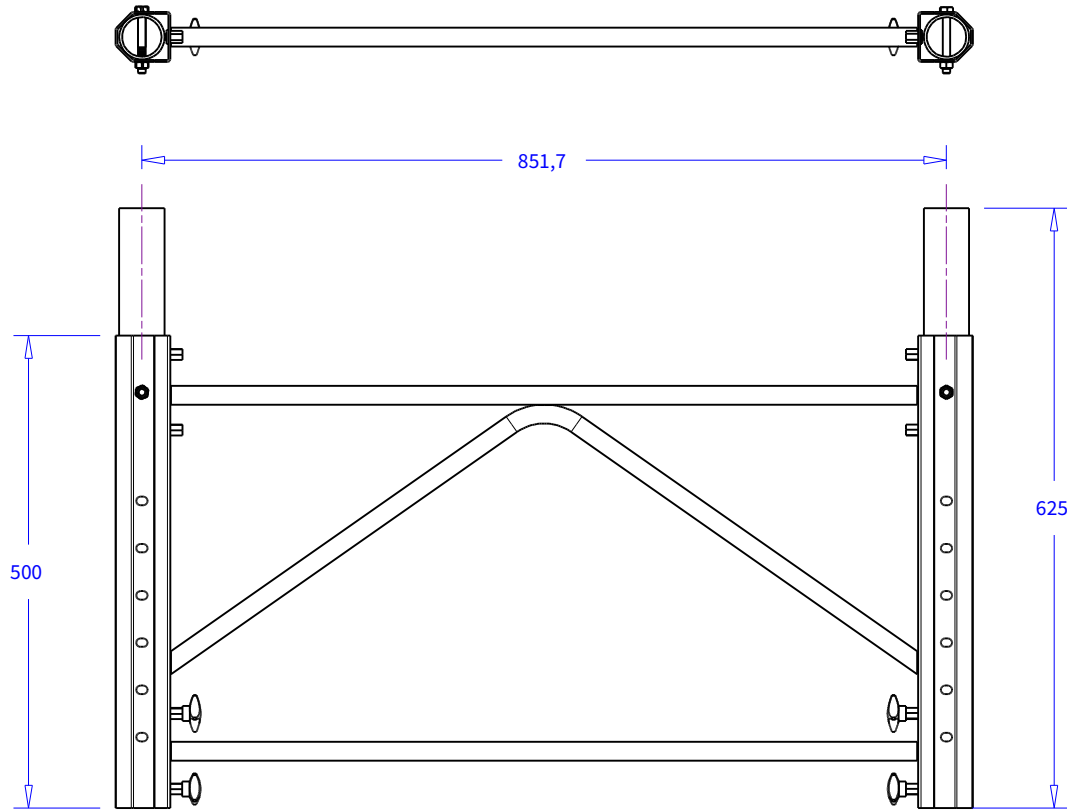

Product: Flex housing set

Code: POURF110

Product: Flex housing	

Product: Flex brace

Product: Flex Frame 500 mm	
Code: POURF100	

Product:	Flex leg H 125mm	
Code:	POURP125	

Product:	Flex leg H 200mm	
Code:	POURP200	

Product:	Flex leg H 300mm
Code:	POURP300

Product:	Flex leg H 400mm
Code:	POURP400

Product:	Flex leg H 500mm
Code:	POURP500

Product:	Flex leg H 600mm
Code:	POURP600

Product:	Flex leg H 800mm
Code:	POURP800