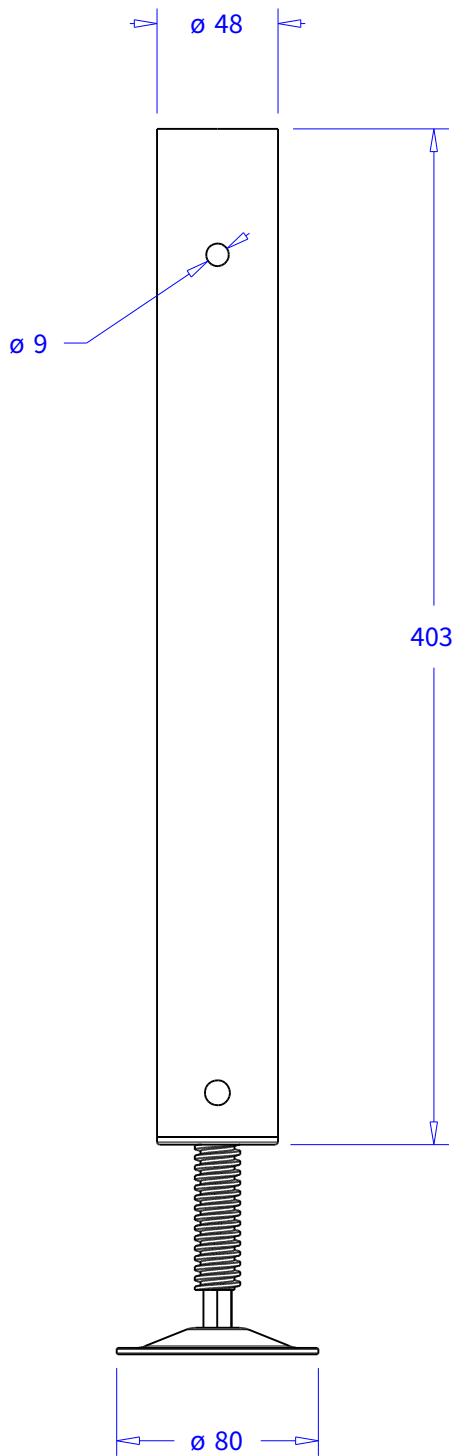

Product: Flex housing set

Code: POURF110

Product: Flex housing	

Product: Flex brace

Product: Flex Frame 500 mm	
Code: POURF100	

Product:	Flex leg H 125mm	
Code:	POURP125	

Product:	Flex leg H 200mm	
Code:	POURP200	

Product:	Flex leg H 300mm
Code:	POURP300

Product:	Flex leg H 400mm
Code:	POURP400

Product:	Flex leg H 500mm
Code:	POURP500

Product:	Flex leg H 600mm
Code:	POURP600

Product:	Flex leg H 800mm
Code:	POURP800