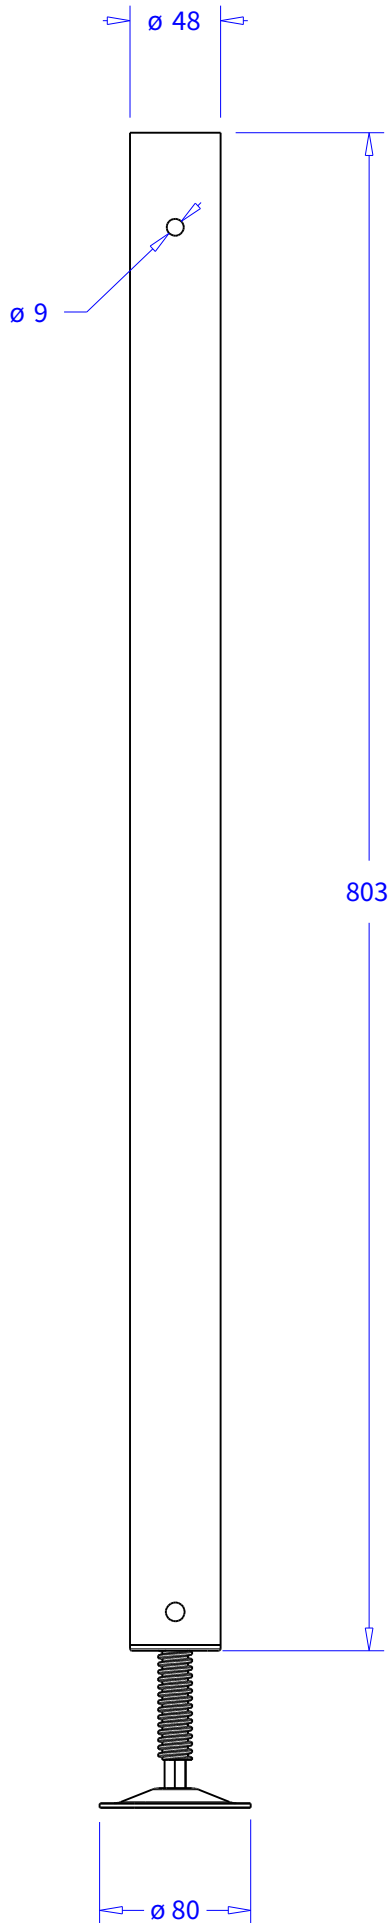

Product: Flex housing set

Code: POURF110

Product: Flex housing	

Product: Flex brace

Product: Flex Frame 500 mm	
Code: POURF100	

Product:	Flex leg H 125mm	
Code:	POURP125	

Product:	Flex leg H 200mm	
Code:	POURP200	

Product:	Flex leg H 300mm
Code:	POURP300

Product:	Flex leg H 400mm
Code:	POURP400

Product:	Flex leg H 500mm
Code:	POURP500

Product:	Flex leg H 600mm
Code:	POURP600

Product:	Flex leg H 800mm
Code:	POURP800