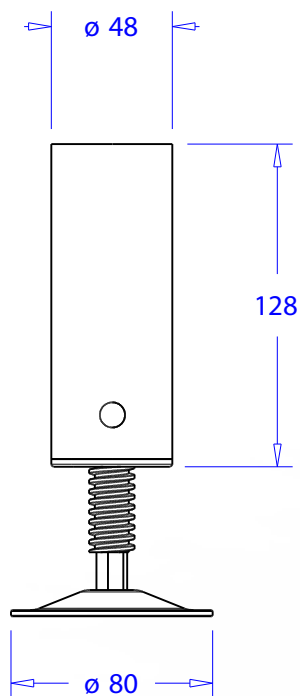

Product: Flex housing set

Code: POURF110

Product: Flex housing	

Product: Flex brace

Product: Flex Frame 500 mm	
Code: POURF100	

Product:	Flex leg H 125mm	
Code:	POURP125	

Product:	Flex leg H 200mm	
Code:	POURP200	

Product:	Flex leg H 300mm
Code:	POURP300

Product:	Flex leg H 400mm
Code:	POURP400

Product:	Flex leg H 500mm
Code:	POURP500

Product:	Flex leg H 600mm
Code:	POURP600

Product:	Flex leg H 800mm
Code:	POURP800