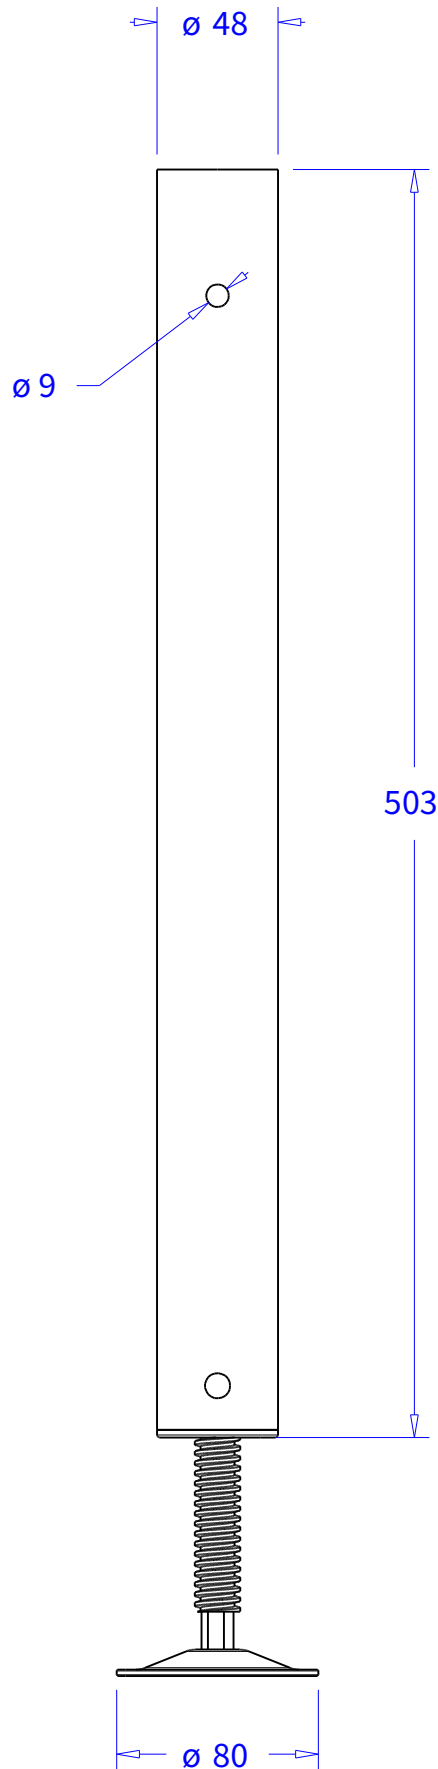

Product: Flex housing set

Code: POURF110

Product: Flex housing	

Product: Flex brace

Product: Flex Frame 500 mm	
Code: POURF100	

Product:	Flex leg H 125mm	
Code:	POURP125	

Product:	Flex leg H 200mm	
Code:	POURP200	

Product:	Flex leg H 300mm
Code:	POURP300

Product:	Flex leg H 400mm
Code:	POURP400

Product:	Flex leg H 500mm
Code:	POURP500

Product:	Flex leg H 600mm
Code:	POURP600

Product:	Flex leg H 800mm
Code:	POURP800