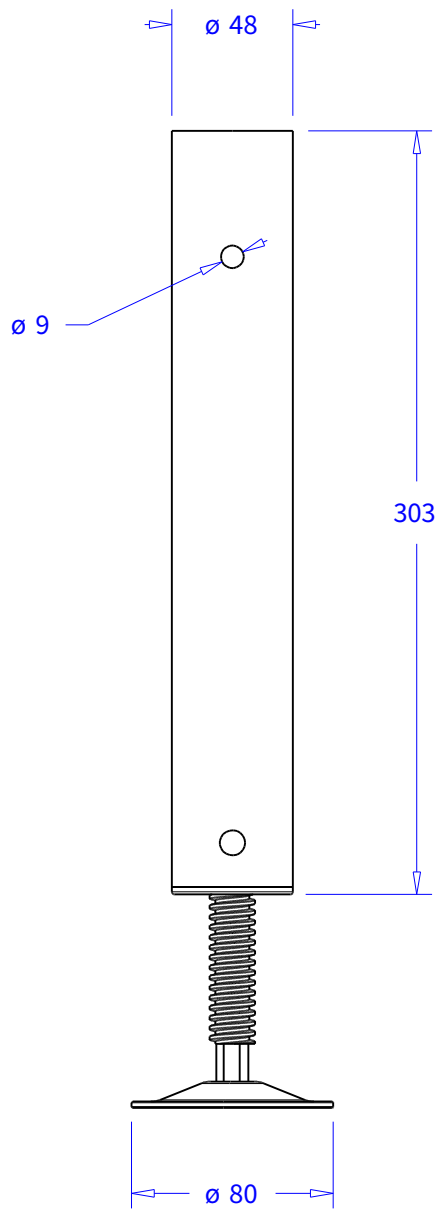

Product: Flex housing set

Code: POURF110

Product: Flex housing	

Product: Flex brace

Product: Flex Frame 500 mm	
Code: POURF100	

Product:	Flex leg H 125mm	
Code:	POURP125	

Product:	Flex leg H 200mm	
Code:	POURP200	

Product:	Flex leg H 300mm
Code:	POURP300

Product:	Flex leg H 400mm
Code:	POURP400

Product:	Flex leg H 500mm
Code:	POURP500

Product:	Flex leg H 600mm
Code:	POURP600

Product:	Flex leg H 800mm
Code:	POURP800