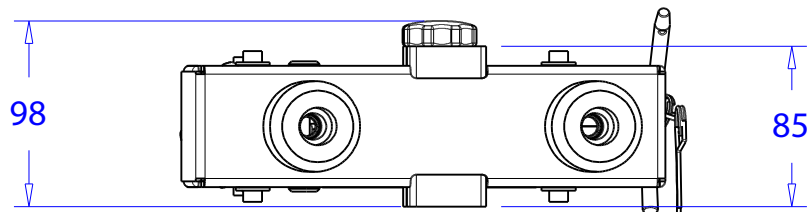

Product: Flex housing set

Code: POURF110

Product: Flex housing	

Product: Flex brace

Product: Flex Frame 500 mm	
Code: POURF100	

Product:	Flex leg H 125mm	
Code:	POURP125	

Product:	Flex leg H 200mm	
Code:	POURP200	

Product:	Flex leg H 300mm
Code:	POURP300

Product:	Flex leg H 400mm
Code:	POURP400

Product:	Flex leg H 500mm
Code:	POURP500

Product:	Flex leg H 600mm
Code:	POURP600

Product:	Flex leg H 800mm
Code:	POURP800