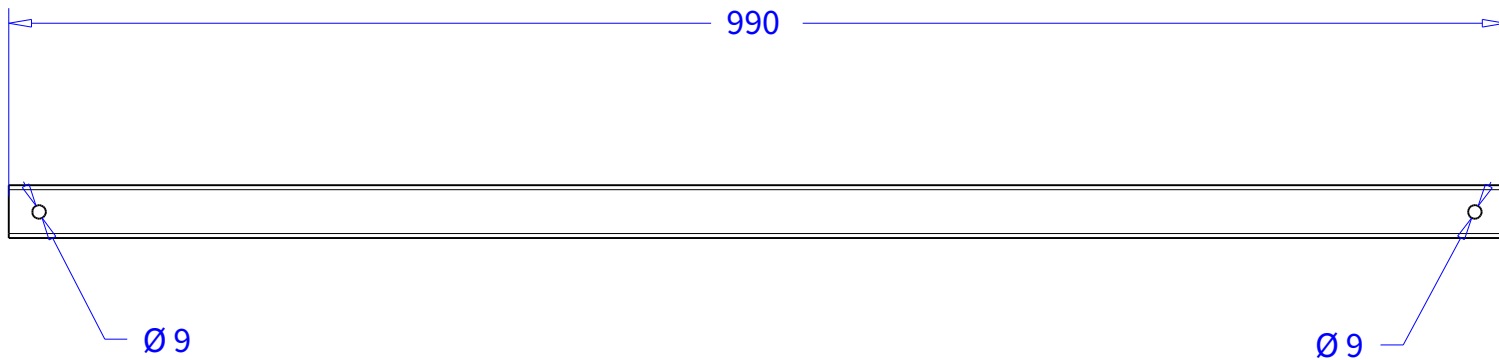

Product: Flex housing set

Code: POURF110

Product: Flex housing	

Product: Flex brace

Product: Flex Frame 500 mm	
Code: POURF100	

Product:	Flex leg H 125mm	
Code:	POURP125	

Product:	Flex leg H 200mm	
Code:	POURP200	

Product:	Flex leg H 300mm
Code:	POURP300

Product:	Flex leg H 400mm
Code:	POURP400

Product:	Flex leg H 500mm
Code:	POURP500

Product:	Flex leg H 600mm
Code:	POURP600

Product:	Flex leg H 800mm
Code:	POURP800