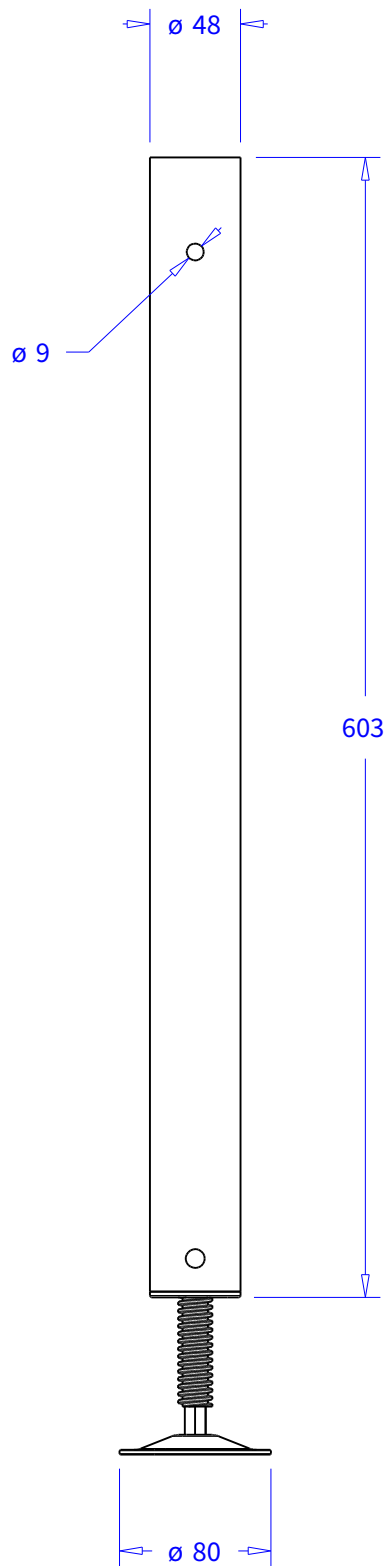

Product: Flex housing set

Code: POURF110

Product: Flex housing	

Product: Flex brace

Product: Flex Frame 500 mm	
Code: POURF100	

Product:	Flex leg H 125mm	
Code:	POURP125	

Product:	Flex leg H 200mm	
Code:	POURP200	

Product:	Flex leg H 300mm
Code:	POURP300

Product:	Flex leg H 400mm
Code:	POURP400

Product:	Flex leg H 500mm
Code:	POURP500

Product:	Flex leg H 600mm
Code:	POURP600

Product:	Flex leg H 800mm
Code:	POURP800