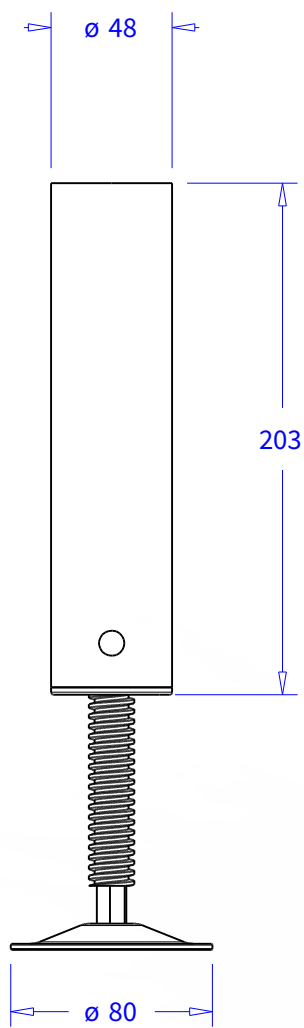

Product: Flex housing set

Code: POURF110

Product: Flex housing	

Product: Flex brace

Product: Flex Frame 500 mm	
Code: POURF100	

Product:	Flex leg H 125mm	
Code:	POURP125	

Product:	Flex leg H 200mm	
Code:	POURP200	

Product:	Flex leg H 300mm
Code:	POURP300

Product:	Flex leg H 400mm
Code:	POURP400

Product:	Flex leg H 500mm
Code:	POURP500

Product:	Flex leg H 600mm
Code:	POURP600

Product:	Flex leg H 800mm
Code:	POURP800