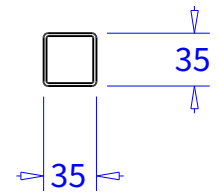

Product: Flex housing set

Code: POURF110

Product: Flex housing	

Product: Flex brace

Product: Flex Frame 500 mm	
Code: POURF100	

Product:	Flex leg H 125mm	
Code:	POURP125	

Product:	Flex leg H 200mm	
Code:	POURP200	

Product:	Flex leg H 300mm
Code:	POURP300

Product:	Flex leg H 400mm
Code:	POURP400

Product:	Flex leg H 500mm
Code:	POURP500

Product:	Flex leg H 600mm
Code:	POURP600

Product:	Flex leg H 800mm
Code:	POURP800