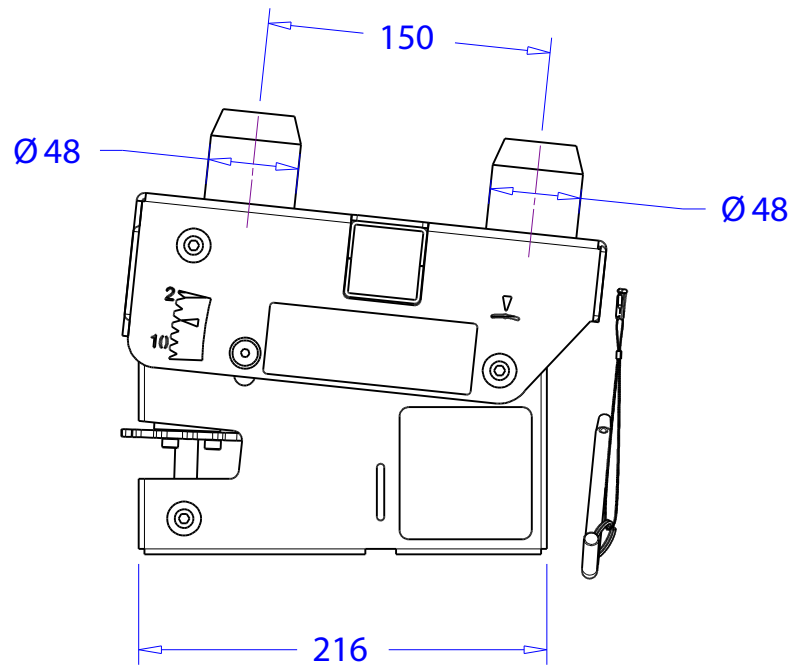

Product: Flex housing set

Code: POURF110

Product: Flex housing	

Product: Flex brace

Product: Flex Frame 500 mm	
Code: POURF100	

Product:	Flex leg H 125mm	
Code:	POURP125	

Product:	Flex leg H 200mm	
Code:	POURP200	

Product:	Flex leg H 300mm
Code:	POURP300

Product:	Flex leg H 400mm
Code:	POURP400

Product:	Flex leg H 500mm
Code:	POURP500

Product:	Flex leg H 600mm
Code:	POURP600

Product:	Flex leg H 800mm
Code:	POURP800