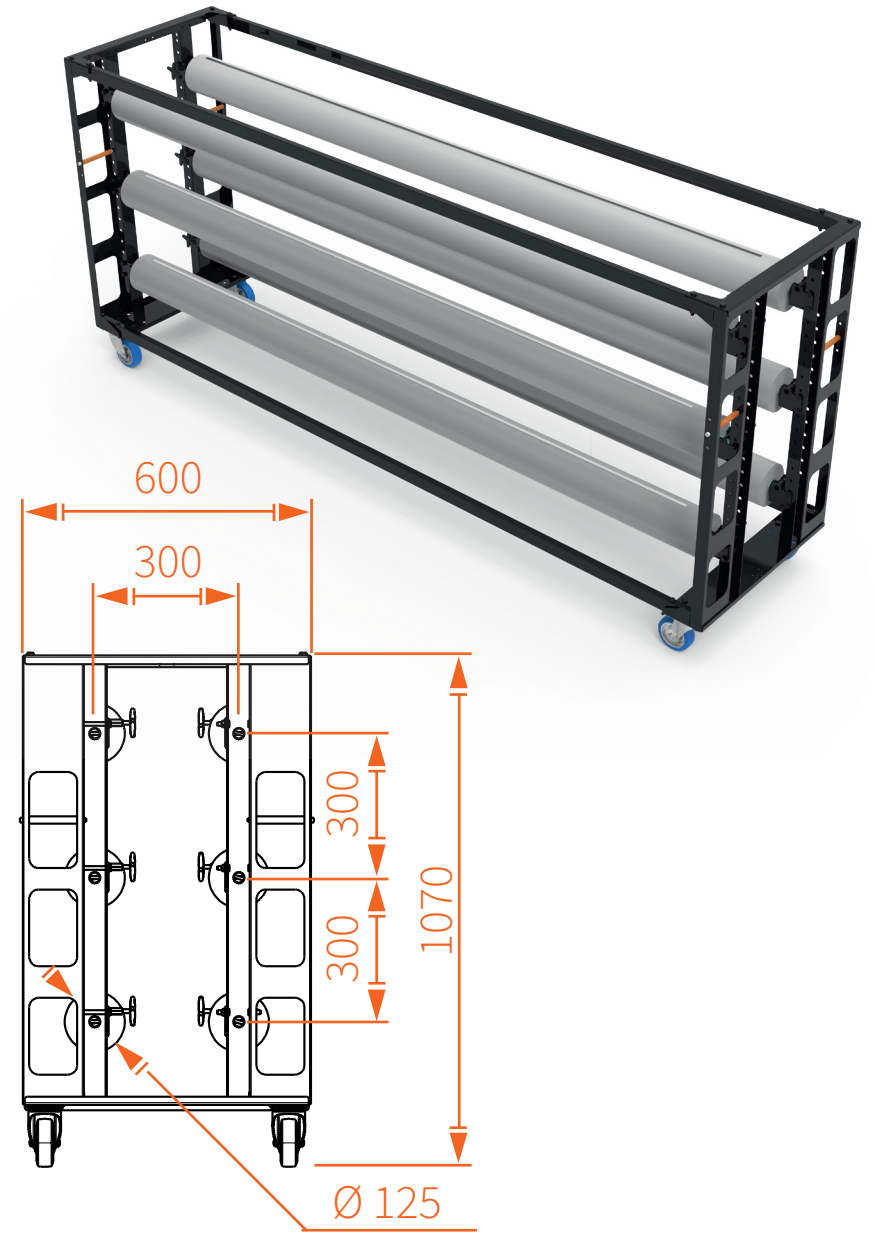

Product: Balletfloor Cart I 180 with 6x tubes

Code: WABFS016

Product: Balletfloor cart L 210 with 6x tubes

Code: WABFS019

Product: Balletfloor cart L 230 with 6x tubes
 Code: WABFS021