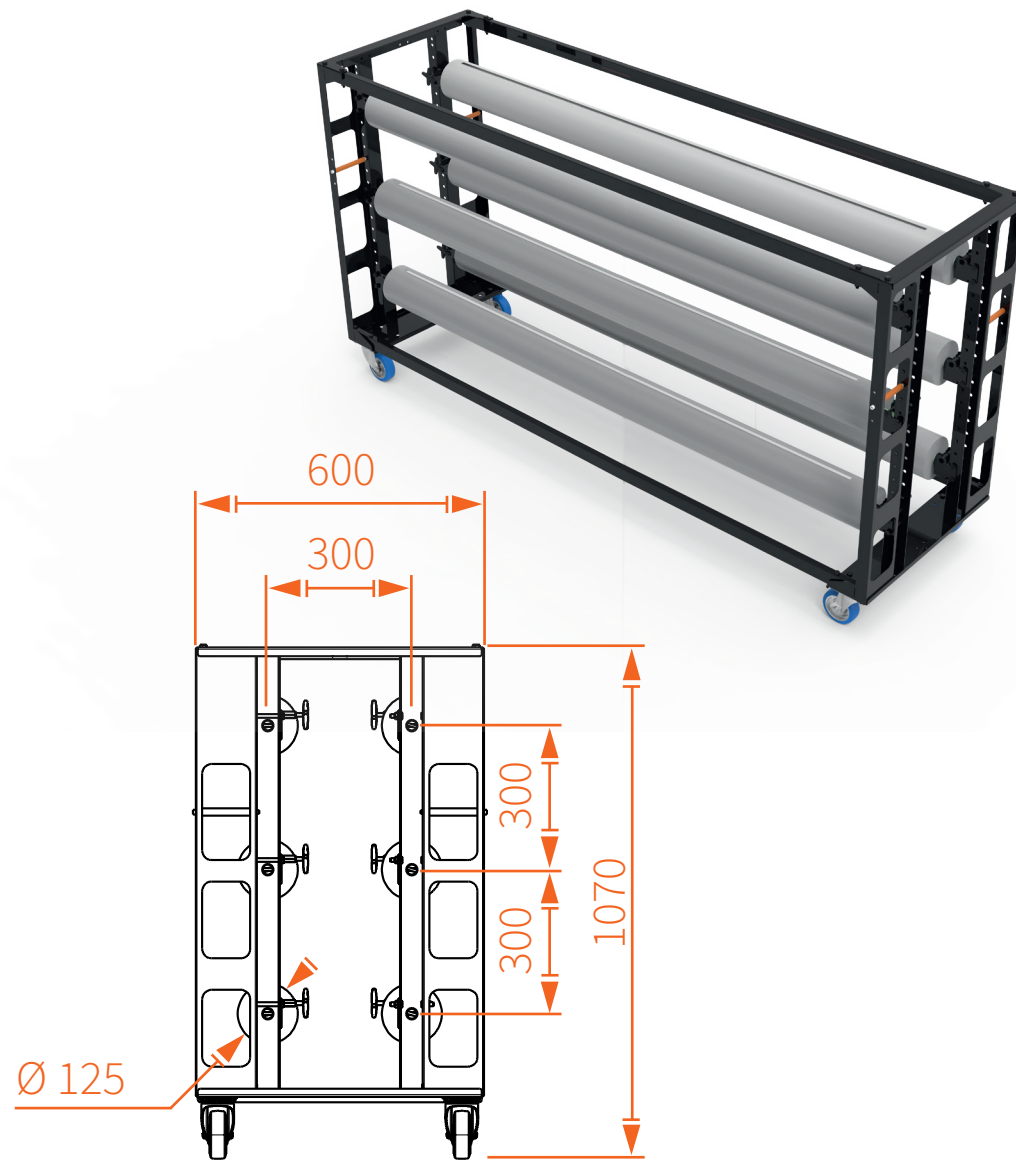

Product: Balletfloor Cart I 180 with 6x tubes

Code: WABFS016

Product: Balletfloor cart L 210 with 6x tubes

Code: WABFS019

Product: Balletfloor cart L 230 with 6x tubes
 Code: WABFS021