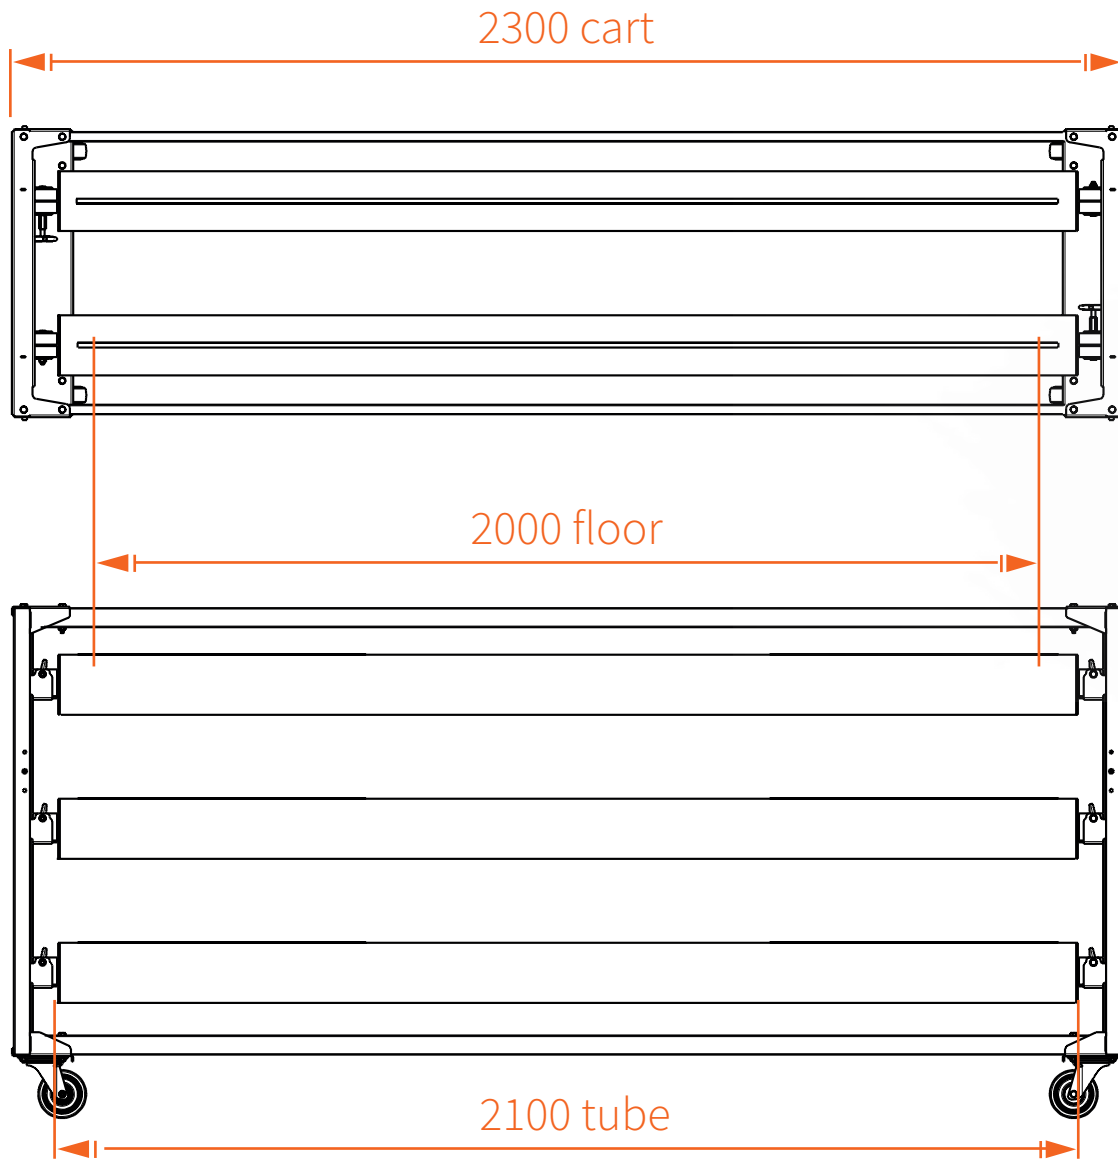

Product: Balletfloor Cart I 180 with 6x tubes

Code: WABFS016

Product: Balletfloor cart L 210 with 6x tubes

Code: WABFS019

Product: Balletfloor cart L 230 with 6x tubes
 Code: WABFS021