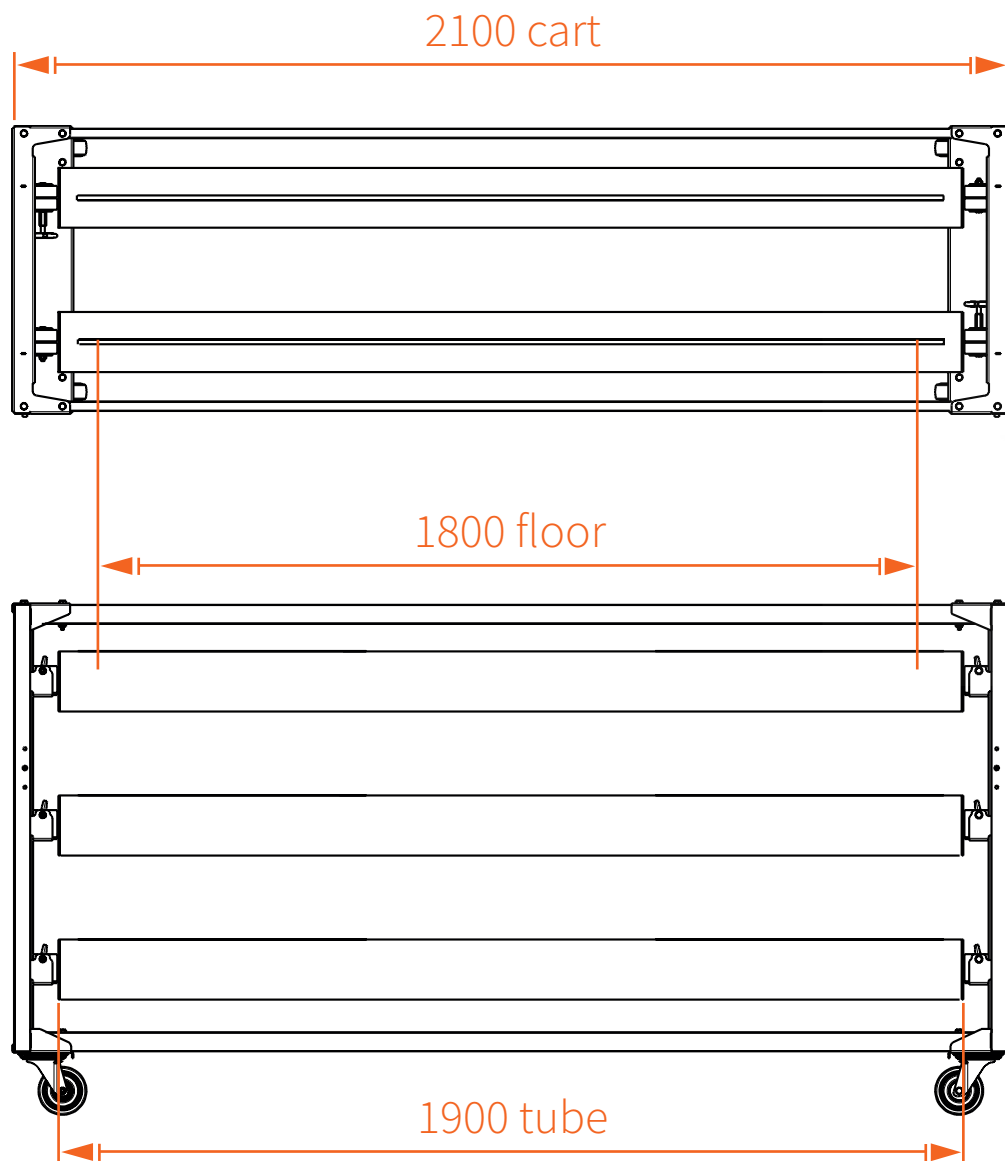

Product: Balletfloor Cart I 180 with 6x tubes

Code: WABFS016

Product: Balletfloor cart L 210 with 6x tubes

Code: WABFS019

Product: Balletfloor cart L 230 with 6x tubes
 Code: WABFS021