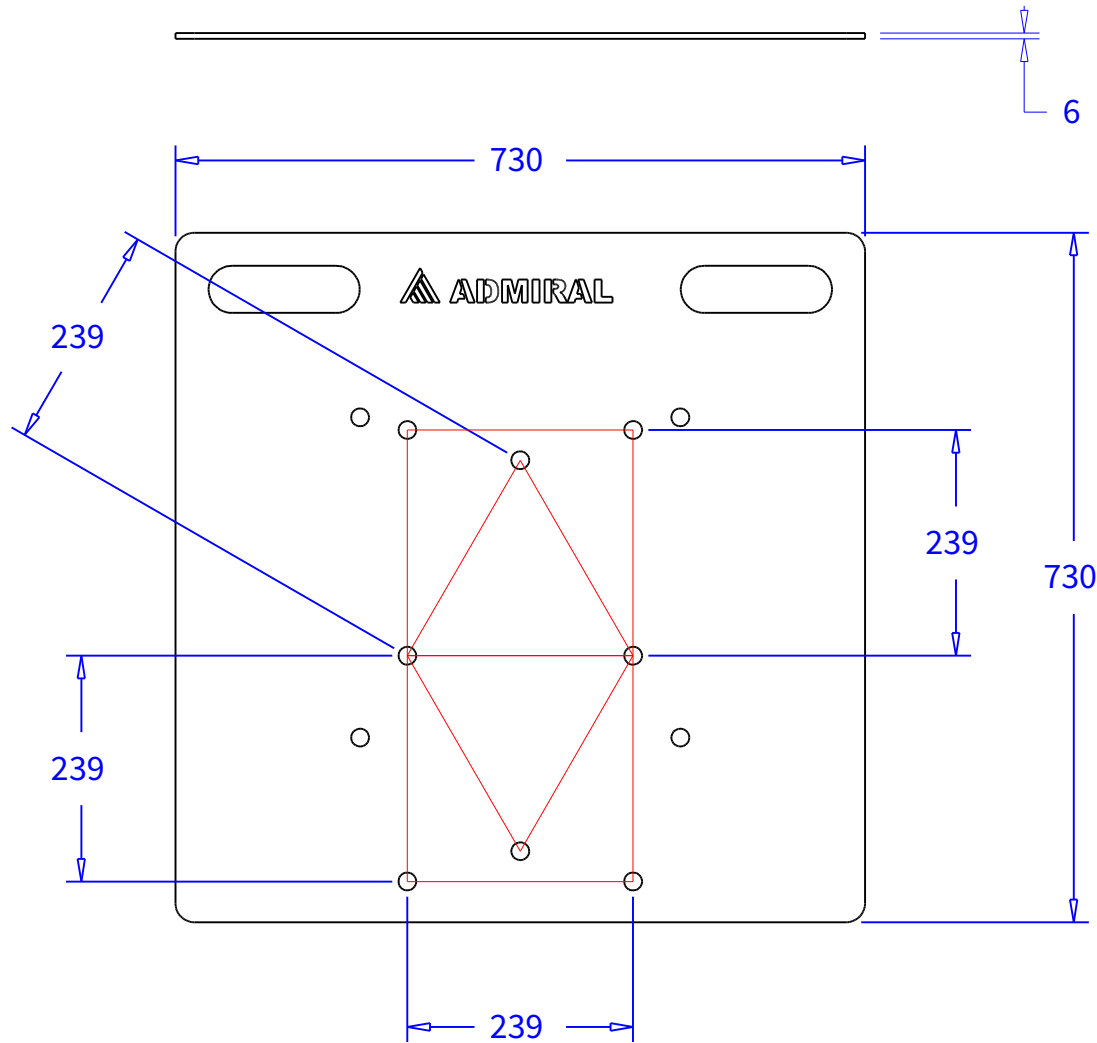

Product: Baseplate 73 cm for 30-truss zinc

Code: WAVLBP073A

30-Truss pattern

Product: Baseplate 73 cm combi 30/40-truss zinc	
Code: WAVLBP073C	

40-Truss pattern

Product: Baseplate 73 cm combi 30/40-truss zinc

Code: WAVLBP073C

Product: Baseplate 73 cm for 30-truss black

Code: WAVLBP073H

30-Truss pattern

Product: Baseplate 73 cm combi 30/40-truss black	
Code: WAVLBP073K	

40-Truss pattern

Product: Baseplate 73 cm combi 30/40-truss black