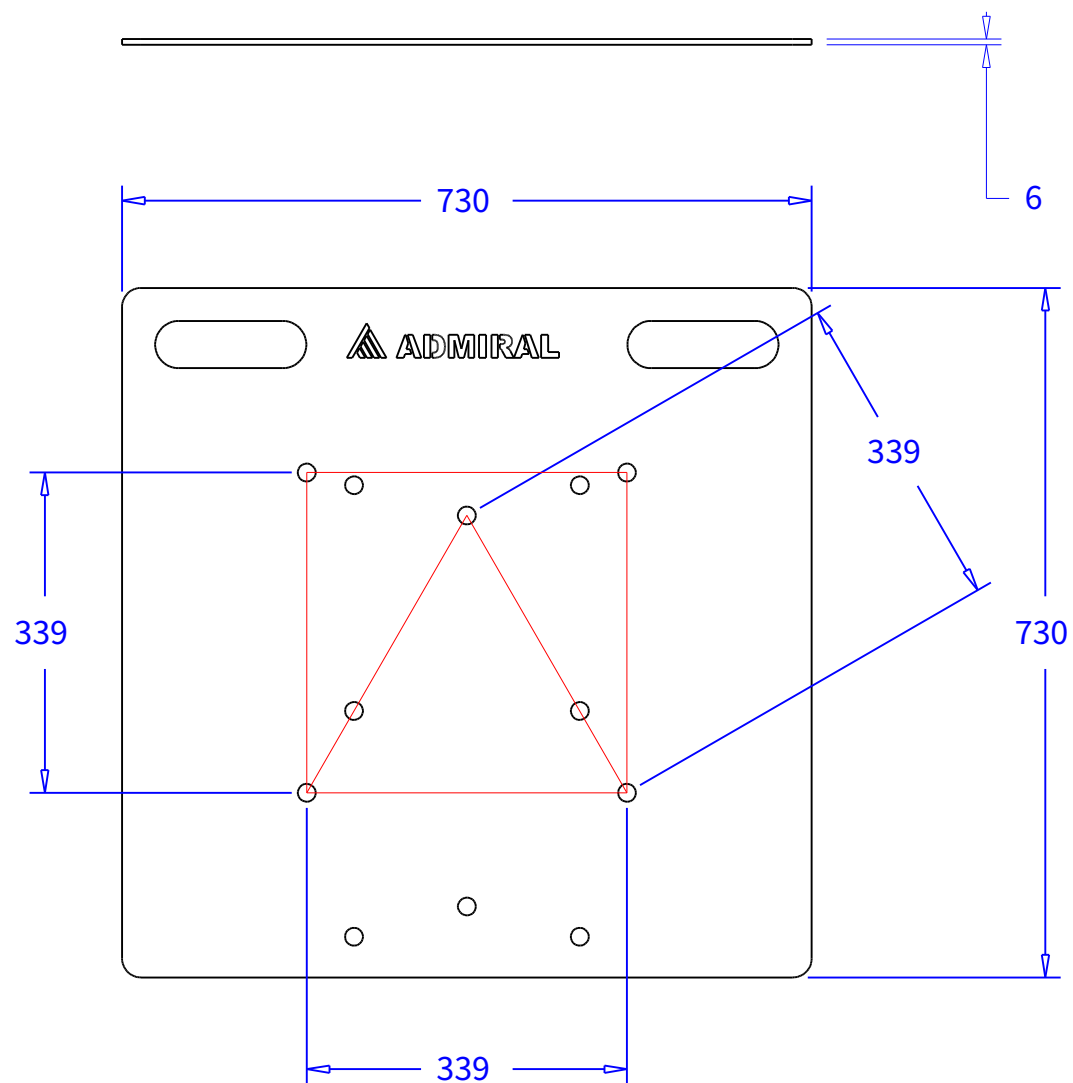

Product: Baseplate 73 cm for 30-truss zinc

Code: WAVLBP073A

30-Truss pattern

Product: Baseplate 73 cm combi 30/40-truss zinc	
Code: WAVLBP073C	

40-Truss pattern

Product: Baseplate 73 cm combi 30/40-truss zinc

Code: WAVLBP073C

Product: Baseplate 73 cm for 30-truss black

Code: WAVLBP073H

30-Truss pattern

Product: Baseplate 73 cm combi 30/40-truss black	
Code: WAVLBP073K	

40-Truss pattern

Product: Baseplate 73 cm combi 30/40-truss black