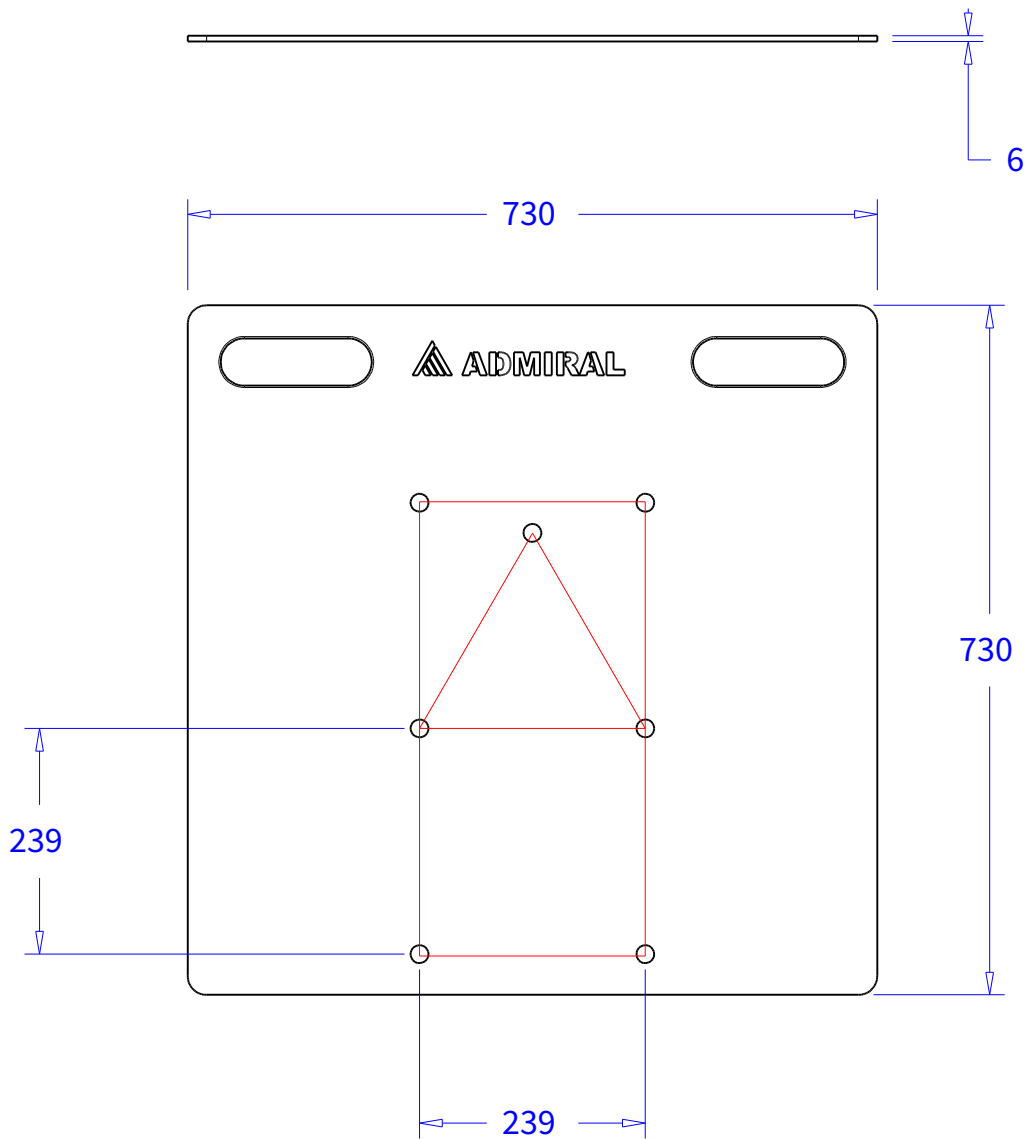

Product: Baseplate 73 cm for 30-truss zinc

Code: WAVLBP073A

30-Truss pattern

Product: Baseplate 73 cm combi 30/40-truss zinc	
Code: WAVLBP073C	

40-Truss pattern

Product: Baseplate 73 cm combi 30/40-truss zinc

Code: WAVLBP073C

Product: Baseplate 73 cm for 30-truss black

Code: WAVLBP073H

30-Truss pattern

Product: Baseplate 73 cm combi 30/40-truss black	
Code: WAVLBP073K	

40-Truss pattern

Product: Baseplate 73 cm combi 30/40-truss black