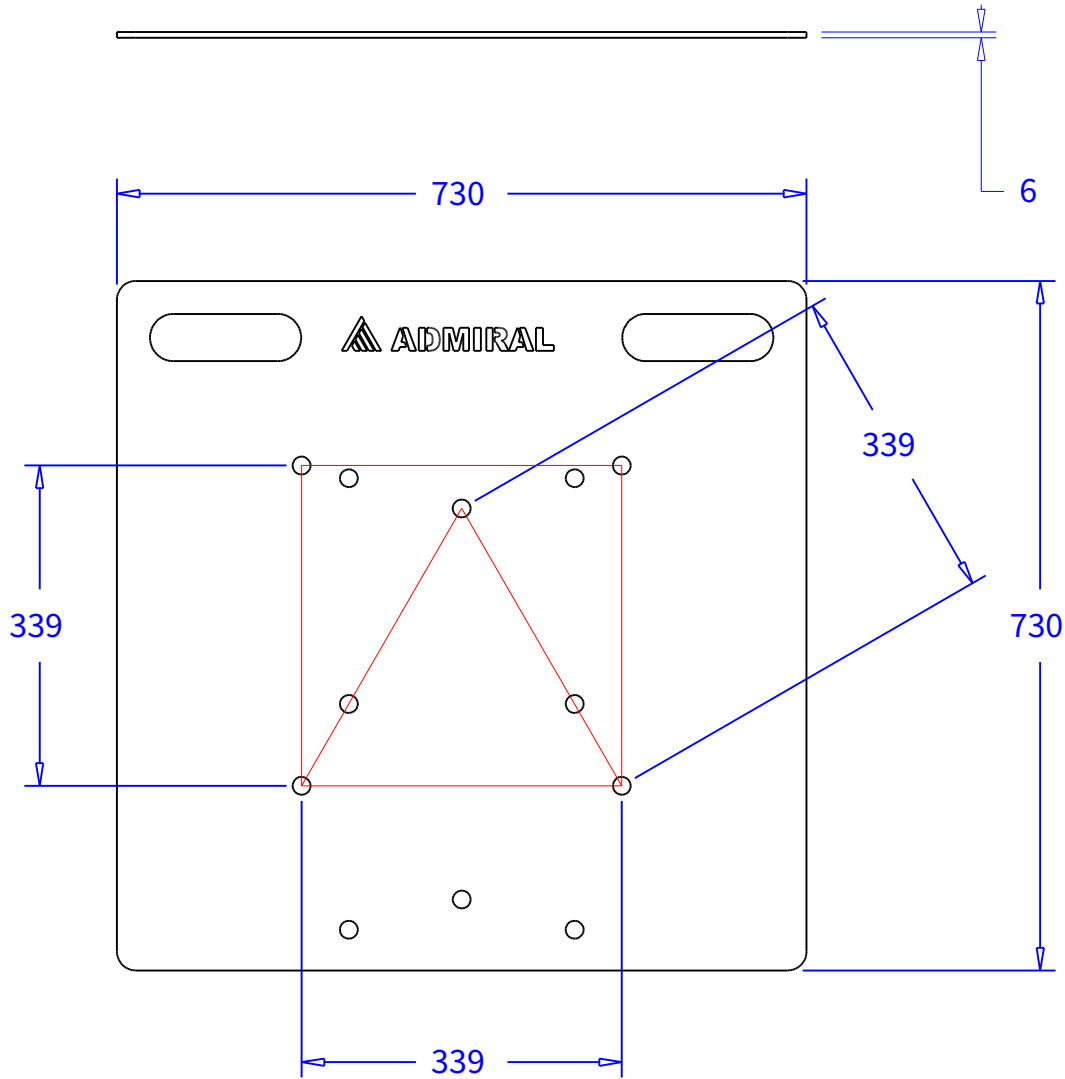

Product: Baseplate 73 cm for 30-truss zinc

Code: WAVLBP073A

30-Truss pattern

Product: Baseplate 73 cm combi 30/40-truss zinc	
Code: WAVLBP073C	

40-Truss pattern

Product: Baseplate 73 cm combi 30/40-truss zinc

Code: WAVLBP073C

Product: Baseplate 73 cm for 30-truss black

Code: WAVLBP073H

30-Truss pattern

Product: Baseplate 73 cm combi 30/40-truss black	
Code: WAVLBP073K	

40-Truss pattern

Product: Baseplate 73 cm combi 30/40-truss black