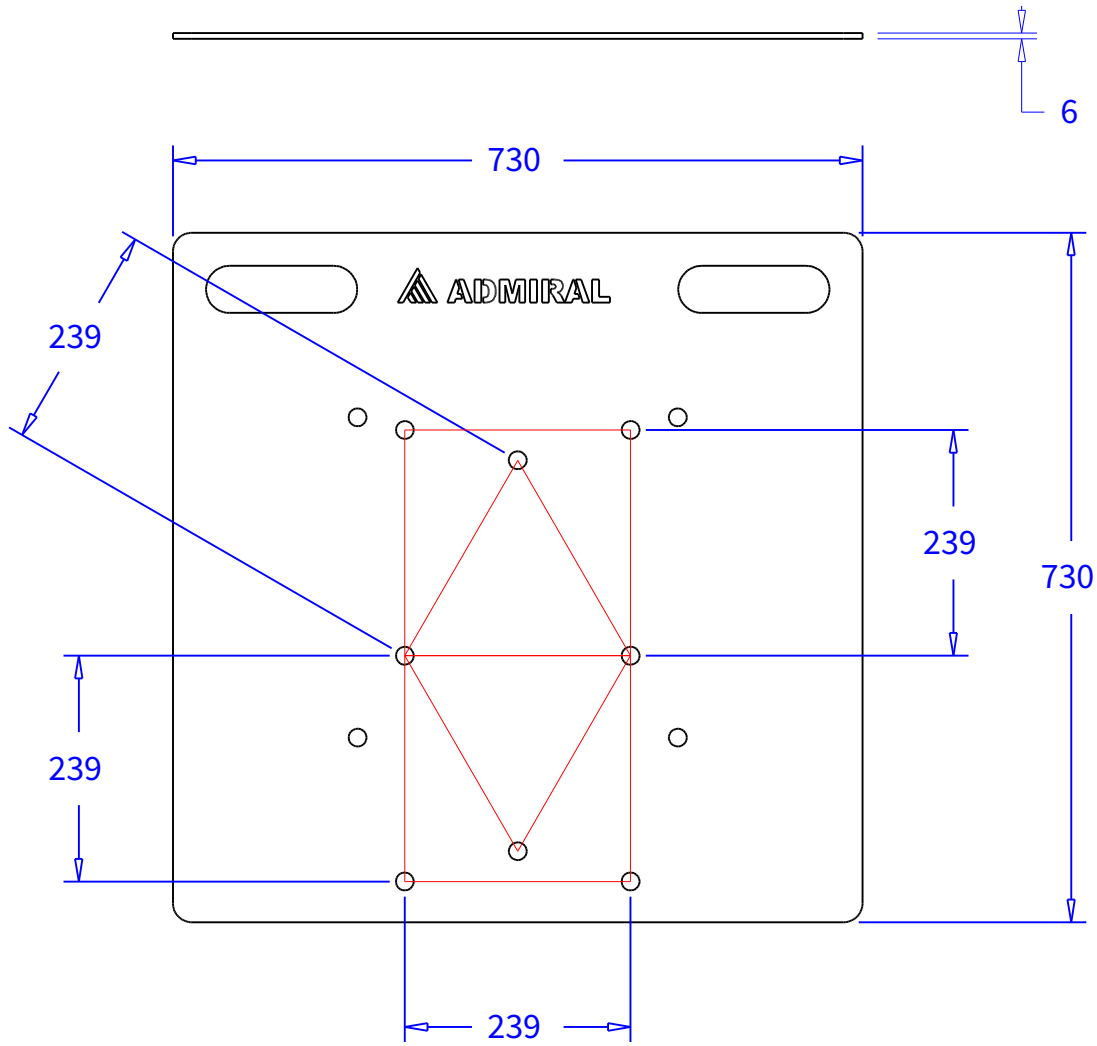

Product: Baseplate 73 cm for 30-truss zinc

Code: WAVLBP073A

30-Truss pattern

Product: Baseplate 73 cm combi 30/40-truss zinc	
Code: WAVLBP073C	

40-Truss pattern

Product: Baseplate 73 cm combi 30/40-truss zinc

Code: WAVLBP073C

Product: Baseplate 73 cm for 30-truss black

Code: WAVLBP073H

30-Truss pattern

Product: Baseplate 73 cm combi 30/40-truss black	
Code: WAVLBP073K	

40-Truss pattern

Product: Baseplate 73 cm combi 30/40-truss black