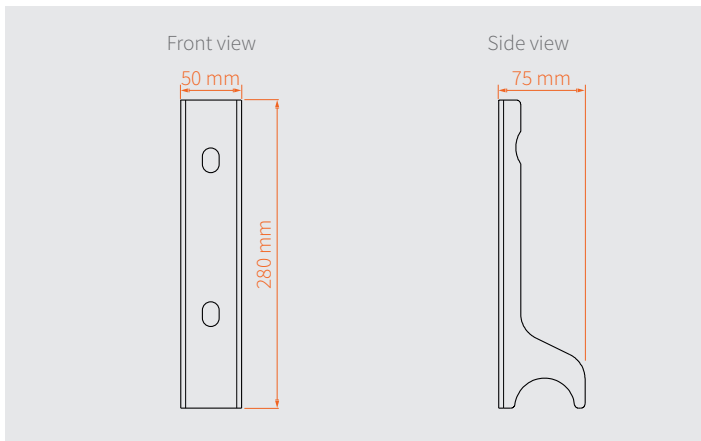

## DIMENSIONS

### Lifting wheel

Article code:	POPOAL04
EAN:	8720094420837
Max load*:	130 kg (1300 N)
Material:	steel
Finish:	zinc plated / powder coated
Colour:	silver / orange
Dimensions:	276 x 80 x 138 mm (L x W x D)
Weight:	2.95 kg
Bolt type:	M10
Lifting height:	ca. 27 mm

### Truss attachment\*

Article code:	POPOALT4
EAN:	8720094420851
Material:	steel
Finish:	zinc plated
Colour:	silver
Dimensions:	280 x 50 x 75 mm (L x W x D)
Weight:	0.7 kg
Bolt type:	M10

\*Half couplers and bolts not included

### Mounting plate\*

Article code:	POPOALT2
EAN:	8720094420844
Material:	steel
Finish:	zinc plated
Colour:	silver
Dimensions:	180 x 155 x 15 mm (L x W x D)
Weight:	0.9 kg

\*Half couplers, bolts and screws not included