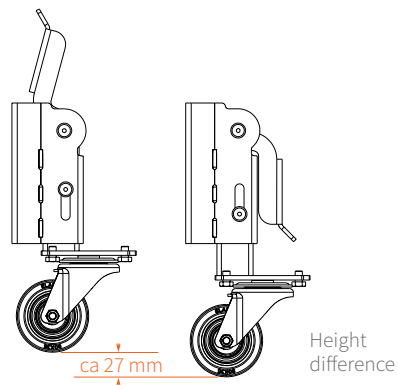

## DIMENSIONS

### Lifting wheel

Article code:	POPOAL04
EAN:	8720094420837
Max load*:	130 kg (1300 N)
Material:	steel
Finish:	zinc plated / powder coated
Colour:	silver / orange
Dimensions:	276 x 80 x 138 mm (L x W x D)
Weight:	2.95 kg
Bolt type:	M10
Lifting height:	ca. 27 mm

### Truss attachment\*

Article code:	POPOALT4
EAN:	8720094420851
Material:	steel
Finish:	zinc plated
Colour:	silver
Dimensions:	280 x 50 x 75 mm (L x W x D)
Weight:	0.7 kg
Bolt type:	M10

\*Half couplers and bolts not included

### Mounting plate\*

Article code:	POPOALT2
EAN:	8720094420844
Material:	steel
Finish:	zinc plated
Colour:	silver
Dimensions:	180 x 155 x 15 mm (L x W x D)
Weight:	0.9 kg

\*Half couplers, bolts and screws not included