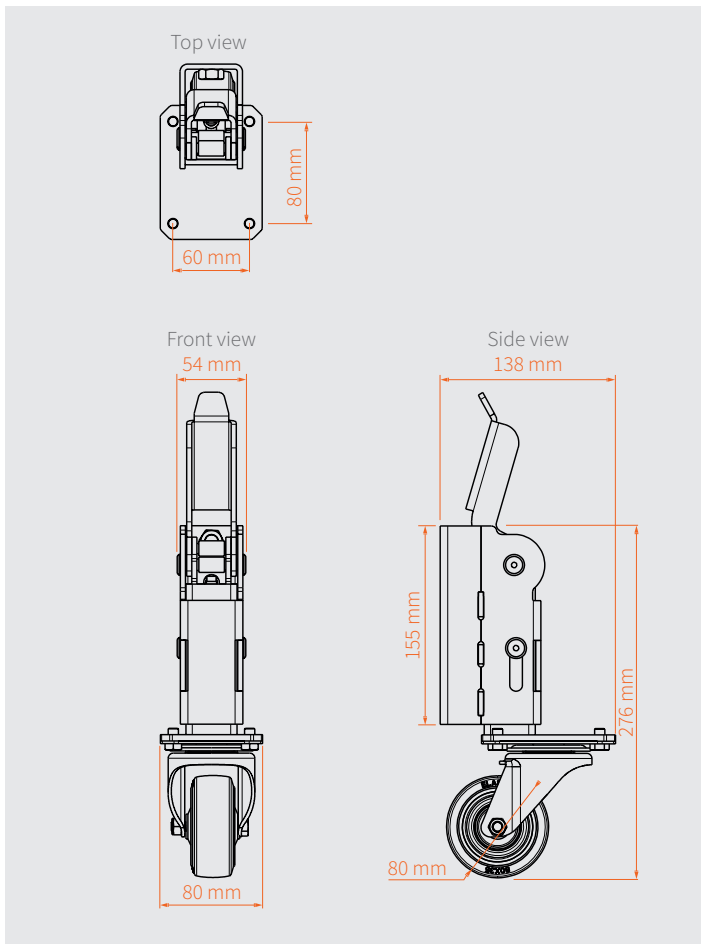

### Truss mover

Mount the Lifting wheel on your truss frame, such as a DJ booth, with the Truss attachment and roll it easily on and off stage.

## DIMENSIONS

### Lifting wheel

Article code:	POPOAL04
EAN:	8720094420837
Max load*:	130 kg (1300 N)
Material:	steel
Finish:	zinc plated / powder coated
Colour:	silver / orange
Dimensions:	276 x 80 x 138 mm (L x W x D)
Weight:	2.95 kg
Bolt type:	M10
Lifting height:	ca. 27 mm

### Truss attachment\*

Article code:	POPOALT4
EAN:	8720094420851
Material:	steel
Finish:	zinc plated
Colour:	silver
Dimensions:	280 x 50 x 75 mm (L x W x D)
Weight:	0.7 kg
Bolt type:	M10

\*Half couplers and bolts not included