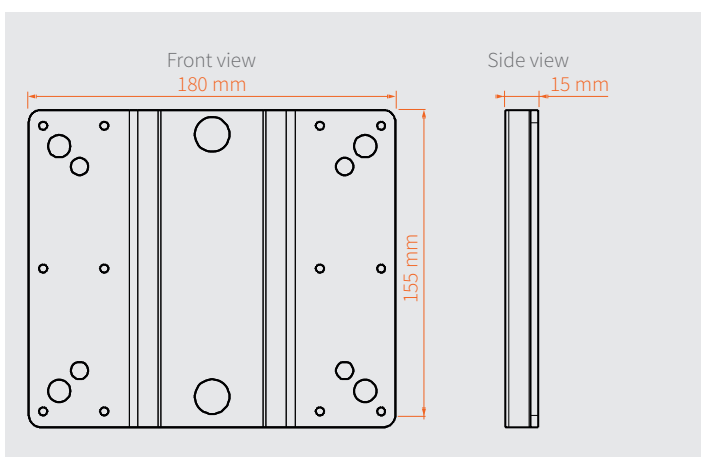

## DIMENSIONS

### Lifting wheel

Article code:	POPOAL04
EAN:	8720094420837
Max load*:	130 kg (1300 N)
Material:	steel
Finish:	zinc plated / powder coated
Colour:	silver / orange
Dimensions:	276 x 80 x 138 mm (L x W x D)
Weight:	2.95 kg
Bolt type:	M10
Lifting height:	ca. 27 mm

### Truss attachment\*

Article code:	POPOALT4
EAN:	8720094420851
Material:	steel
Finish:	zinc plated
Colour:	silver
Dimensions:	280 x 50 x 75 mm (L x W x D)
Weight:	0.7 kg
Bolt type:	M10

\*Half couplers and bolts not included

### Mounting plate\*

Article code:	POPOALT2
EAN:	8720094420844
Material:	steel
Finish:	zinc plated
Colour:	silver
Dimensions:	180 x 155 x 15 mm (L x W x D)
Weight:	0.9 kg

\*Half couplers, bolts and screws not included