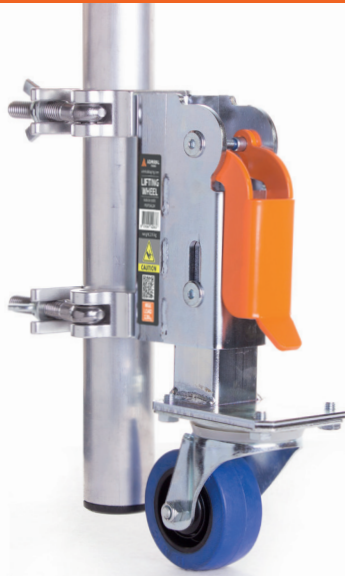

# LIFTING WHEEL

Our multifunctional Lifting wheel can be attached to stages, truss and other décor pieces, allowing you to move them around smoothly. Each wheel has a maximum load of 130 kg and lifts 27 mm up and down. Once lowered, you can use the full load capacity of your stage deck or truss.

### Stage riser

Use half couplers to mount the Lifting wheel on round stage legs or mount it to two round legs with a Mounting plate. When no additional movement is required, lift the wheel off the floor and you can use the maximum load of your stage.

### Truss mover

Mount the Lifting wheel on your truss frame, such as a DJ booth, with the Truss attachment and roll it easily on and off stage.

### Lifting wheel

Article code:	POPOAL04
EAN:	8720094420837
Max load*:	130 kg (1300 N)
Material:	steel
Finish:	zinc plated / powder coated
Colour:	silver / orange
Dimensions:	276 x 80 x 138 mm (L x W x D)
Weight:	2.95 kg
Bolt type:	M10
Lifting height:	ca. 27 mm