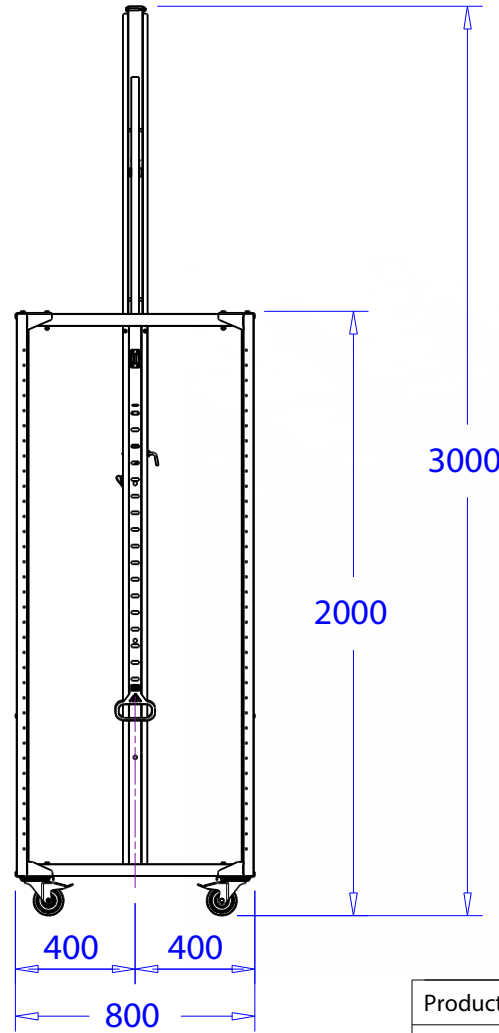

Product: Sidelight tower symmetrical W 60 with locking	
Code: WAM2J19	

Product: Sidelight tower asymmetrical W 60 with locking

Code: WAM2J18

Product: Sidelight tower symmetrical W 80 with locking	
Code: WAM2J21	

Product: Sidelight tower asymmetrical W 80 with locking	
Code: WAM2J20	