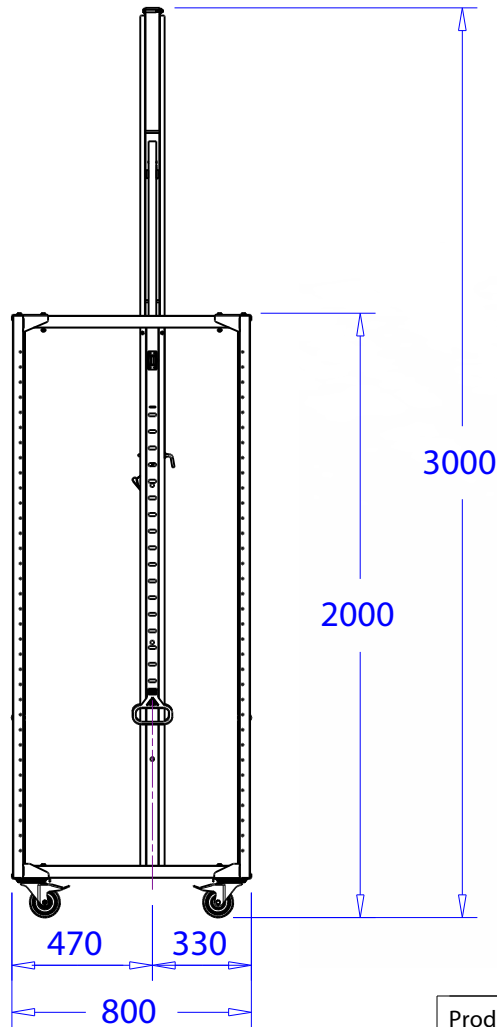

Product: Sidelight tower symmetrical W 60 with locking	
Code: WAM2J19	

Product: Sidelight tower asymmetrical W 60 with locking

Code: WAM2J18

Product: Sidelight tower symmetrical W 80 with locking	
Code: WAM2J21	

Product: Sidelight tower asymmetrical W 80 with locking	
Code: WAM2J20	