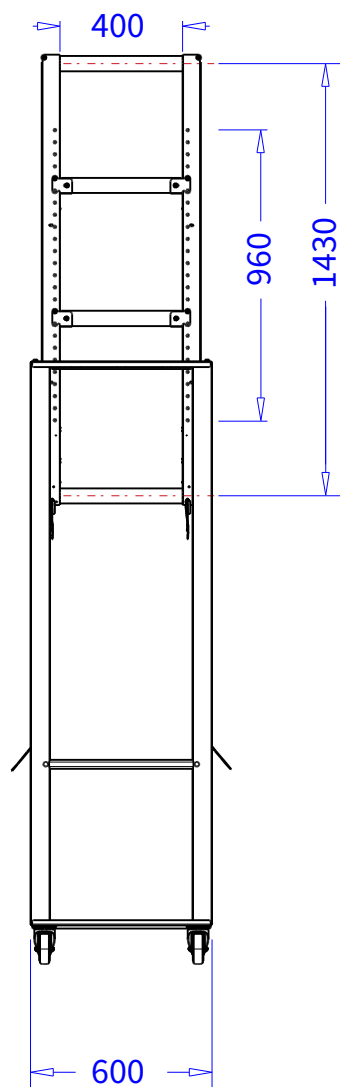

Product: Sidelight tower symmetrical W 60 with locking	
Code: WAM2J19	

Product: Sidelight tower asymmetrical W 60 with locking

Code: WAM2J18

Product: Sidelight tower symmetrical W 80 with locking	
Code: WAM2J21	

Product: Sidelight tower asymmetrical W 80 with locking	
Code: WAM2J20	