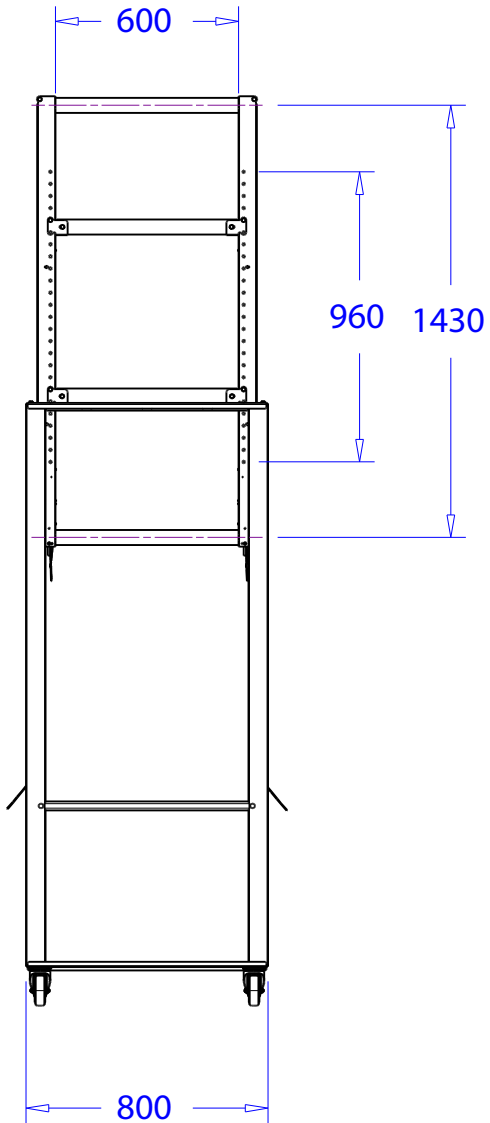

Product: Sidelight tower symmetrical W 60 with locking	
Code: WAM2J19	

Product: Sidelight tower asymmetrical W 60 with locking

Code: WAM2J18

Product: Sidelight tower symmetrical W 80 with locking	
Code: WAM2J21	

Product: Sidelight tower asymmetrical W 80 with locking	
Code: WAM2J20	