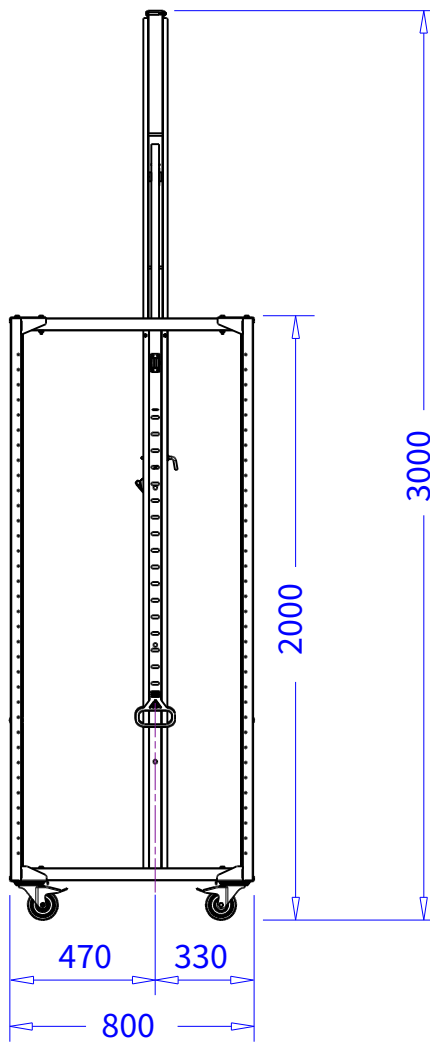

Product: Sidelight tower symmetrical W 60 with locking	
Code: WAM2J19	

Product: Sidelight tower asymmetrical W 60 with locking

Code: WAM2J18

Product: Sidelight tower symmetrical W 80 with locking	
Code: WAM2J21	

Product: Sidelight tower asymmetrical W 80 with locking	
Code: WAM2J20	