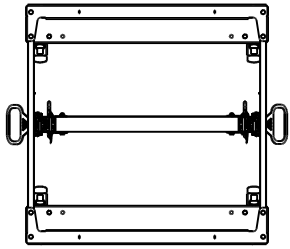

Product: Sidelight tower symmetrical W 60 with locking	
Code: WAM2J19	

Product: Sidelight tower asymmetrical W 60 with locking

Code: WAM2J18

Product: Sidelight tower symmetrical W 80 with locking	
Code: WAM2J21	

Product: Sidelight tower asymmetrical W 80 with locking	
Code: WAM2J20	