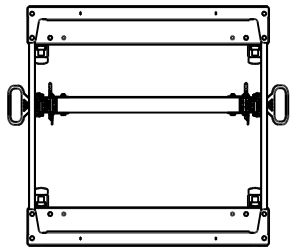

Product: Sidelight tower symmetrical W 60 with locking	
Code: WAM2J19	

Product: Sidelight tower asymmetrical W 60 with locking

Code: WAM2J18

Product: Sidelight tower symmetrical W 80 with locking	
Code: WAM2J21	

Product: Sidelight tower asymmetrical W 80 with locking	
Code: WAM2J20	