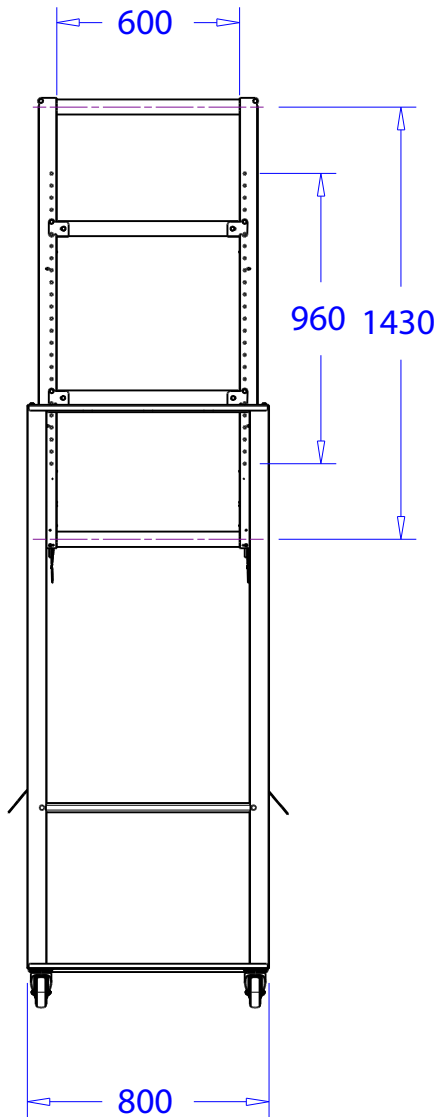

Product: Sidelight tower symmetrical W 60 with locking	
Code: WAM2J19	

Product: Sidelight tower asymmetrical W 60 with locking

Code: WAM2J18

Product: Sidelight tower symmetrical W 80 with locking	
Code: WAM2J21	

Product: Sidelight tower asymmetrical W 80 with locking	
Code: WAM2J20	