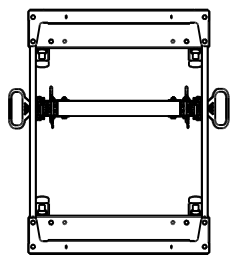

Product: Sidelight tower symmetrical W 60 with locking	
Code: WAM2J19	

Product: Sidelight tower asymmetrical W 60 with locking

Code: WAM2J18

Product: Sidelight tower symmetrical W 80 with locking	
Code: WAM2J21	

Product: Sidelight tower asymmetrical W 80 with locking	
Code: WAM2J20	