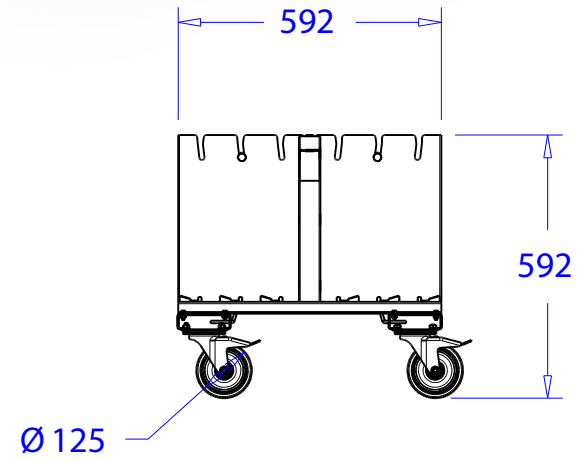

Section A-A

Product: Stagedeck dolly 1m 4x 125mm castors

Code: WASWCD15 = assembled - WASWCD25 = unassembled

Section A-A

| | |
|---|---|
| Product: Stagedeck dolly 2m 4x 125mm castors |  |
| Code: WASWCD20 = assembled - WASWCD30 = unassembled | |