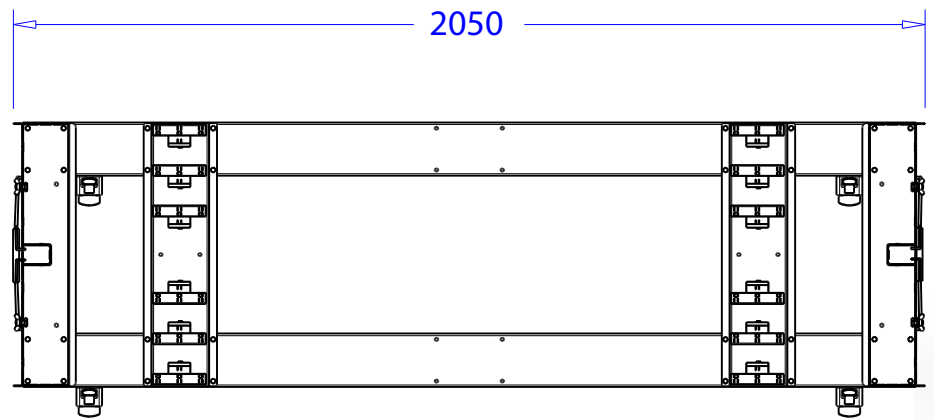

Section A-A

Product: Stagedeck dolly 1m 4x 125mm castors

Code: WASWCD15 = assembled - WASWCD25 = unassembled

Section A-A

| | |
|---|---|
| Product: Stagedeck dolly 2m 4x 125mm castors |  |
| Code: WASWCD20 = assembled - WASWCD30 = unassembled | |