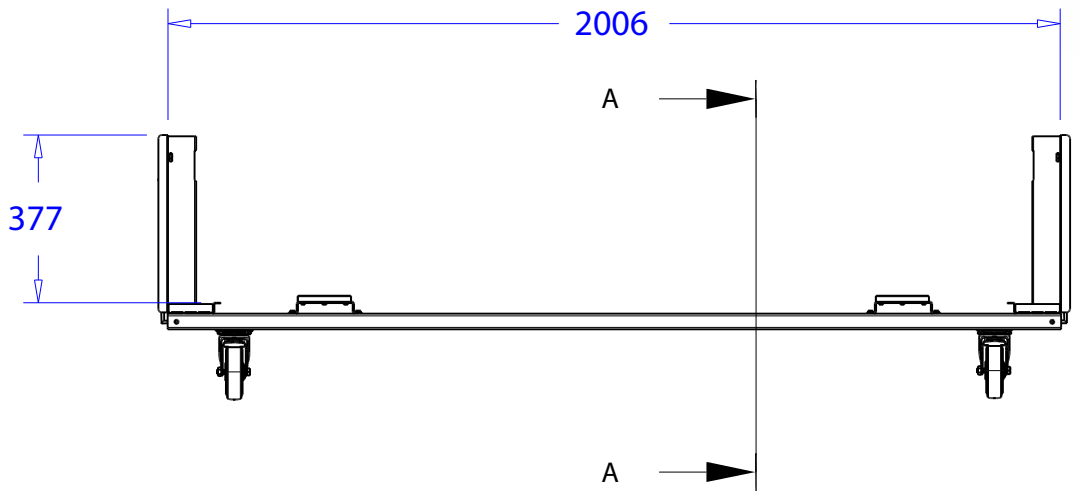

Section A-A

Product: Stagedeck dolly 1m 4x 125mm castors

Code: WASWCD15 = assembled - WASWCD25 = unassembled

Section A-A

| | |
|---|---|
| Product: Stagedeck dolly 2m 4x 125mm castors |  |
| Code: WASWCD20 = assembled - WASWCD30 = unassembled | |