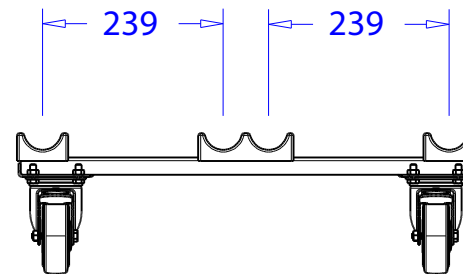

Product: Strong boy

Code: WASBC34

40 truss

30 truss

Product: Strong boy with 100mm castors

Code: WASBC34WP

Product: Strong girl dolly 30 truss

Code: WASG230

Product: Strong girl dolly 40 truss

Code: WASG240

Product: Strong boy mini

Code: WASBM10

30-truss

Product: Strong boy mini with 100mm castors

Code: WASBM10C