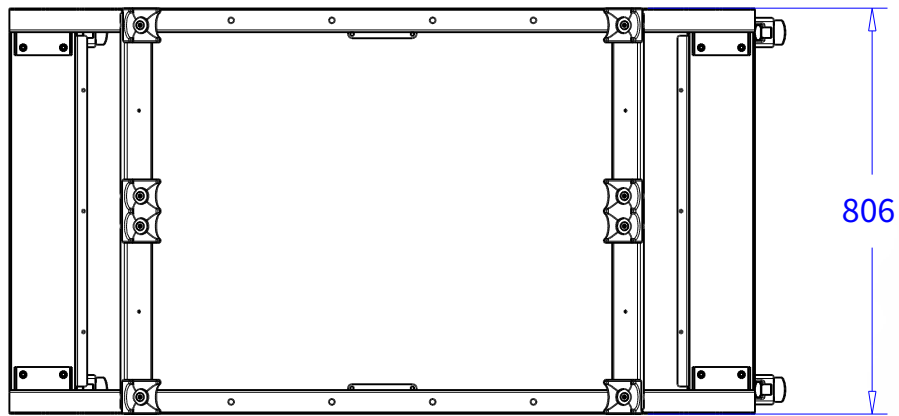

Product: Strong boy

Code: WASBC34

40 truss

30 truss

Product: Strong boy with 100mm castors

Code: WASBC34WP

Product: Strong girl dolly 30 truss

Code: WASG230

Product: Strong girl dolly 40 truss

Code: WASG240

Product: Strong boy mini

Code: WASBM10

30-truss

Product: Strong boy mini with 100mm castors

Code: WASBM10C