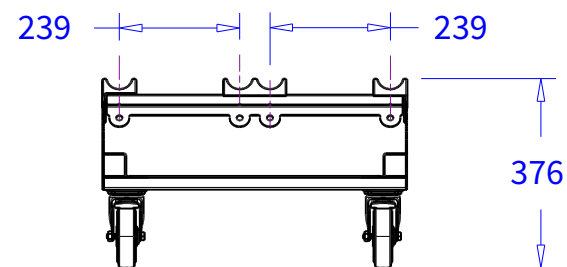

Product: Strong boy

Code: WASBC34

40 truss

30 truss

Product: Strong boy with 100mm castors

Code: WASBC34WP

Product: Strong girl dolly 30 truss

Code: WASG230

Product: Strong girl dolly 40 truss

Code: WASG240

Product: Strong boy mini

Code: WASBM10

30-truss

Product: Strong boy mini with 100mm castors

Code: WASBM10C