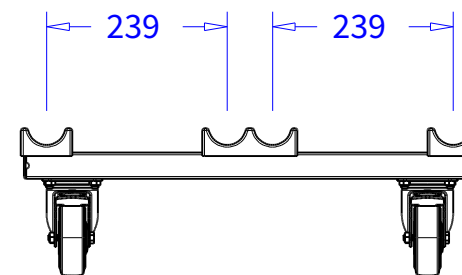

Product: Strong boy

Code: WASBC34

40 truss

30 truss

Product: Strong boy with 100mm castors

Code: WASBC34WP

Product: Strong girl dolly 30 truss

Code: WASG230

Product: Strong girl dolly 40 truss

Code: WASG240

Product: Strong boy mini

Code: WASBM10

30-truss

Product: Strong boy mini with 100mm castors

Code: WASBM10C