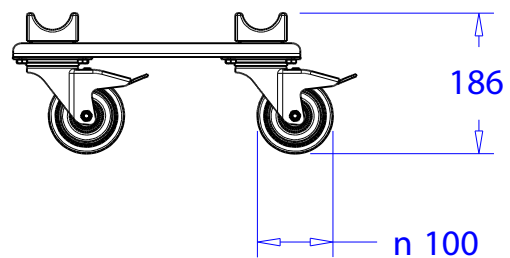

Product: Strong boy

Code: WASBC34

40 truss

30 truss

Product: Strong boy with 100mm castors

Code: WASBC34WP

Product: Strong girl dolly 30 truss

Code: WASG230

Product: Strong girl dolly 40 truss

Code: WASG240

Product: Strong boy mini

Code: WASBM10

30-truss

Product: Strong boy mini with 100mm castors

Code: WASBM10C