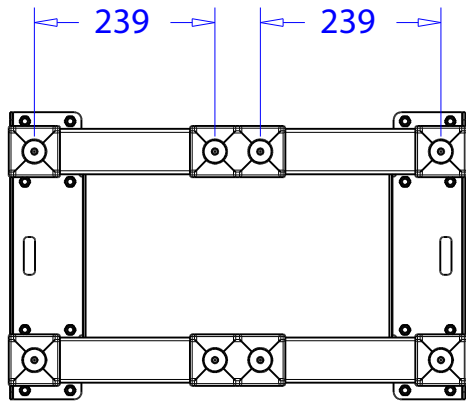

Product: Strong boy

Code: WASBC34

40 truss

30 truss

Product: Strong boy with 100mm castors

Code: WASBC34WP

Product: Strong girl dolly 30 truss

Code: WASG230

Product: Strong girl dolly 40 truss

Code: WASG240

Product: Strong boy mini

Code: WASBM10

30-truss

Product: Strong boy mini with 100mm castors

Code: WASBM10C