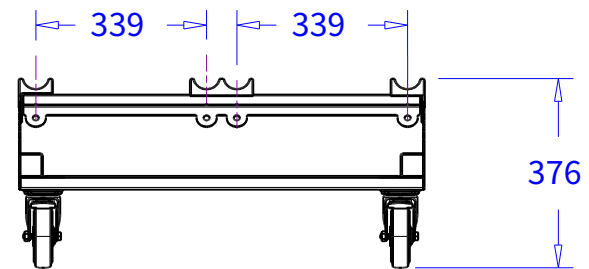

Product: Strong boy

Code: WASBC34

40 truss

30 truss

Product: Strong boy with 100mm castors

Code: WASBC34WP

Product: Strong girl dolly 30 truss

Code: WASG230

Product: Strong girl dolly 40 truss

Code: WASG240

Product: Strong boy mini

Code: WASBM10

30-truss

Product: Strong boy mini with 100mm castors

Code: WASBM10C