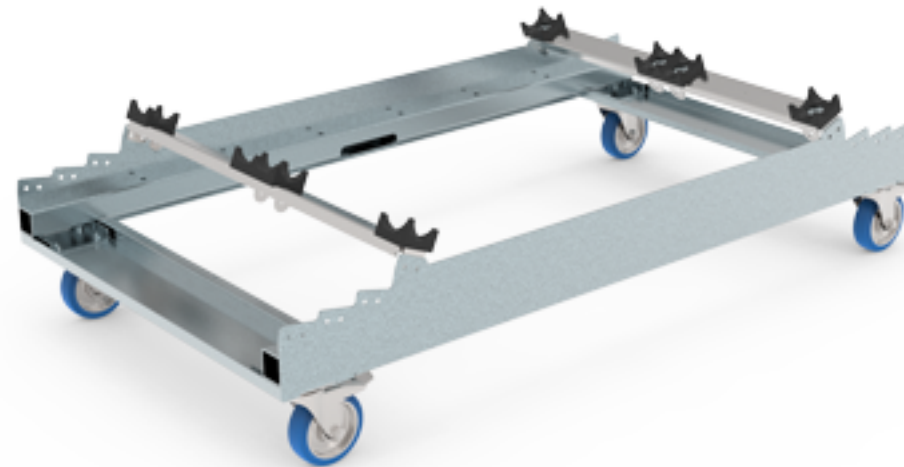

Product: Strong boy

Code: WASBC34

40 truss

30 truss

Product: Strong boy with 100mm castors

Code: WASBC34WP

Product: Strong girl dolly 30 truss

Code: WASG230

Product: Strong girl dolly 40 truss

Code: WASG240

Product: Strong boy mini

Code: WASBM10

30-truss

Product: Strong boy mini with 100mm castors

Code: WASBM10C