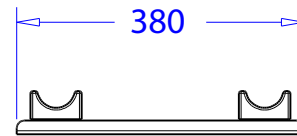

Product: Strong boy

Code: WASBC34

40 truss

30 truss

Product: Strong boy with 100mm castors

Code: WASBC34WP

Product: Strong girl dolly 30 truss

Code: WASG230

Product: Strong girl dolly 40 truss

Code: WASG240

Product: Strong boy mini

Code: WASBM10

30-truss

Product: Strong boy mini with 100mm castors

Code: WASBM10C