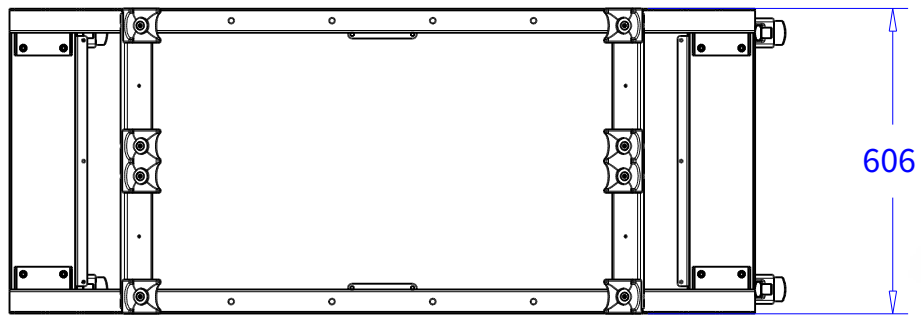

Product: Strong boy

Code: WASBC34

40 truss

30 truss

Product: Strong boy with 100mm castors

Code: WASBC34WP

Product: Strong girl dolly 30 truss

Code: WASG230

Product: Strong girl dolly 40 truss

Code: WASG240

Product: Strong boy mini

Code: WASBM10

30-truss

Product: Strong boy mini with 100mm castors

Code: WASBM10C