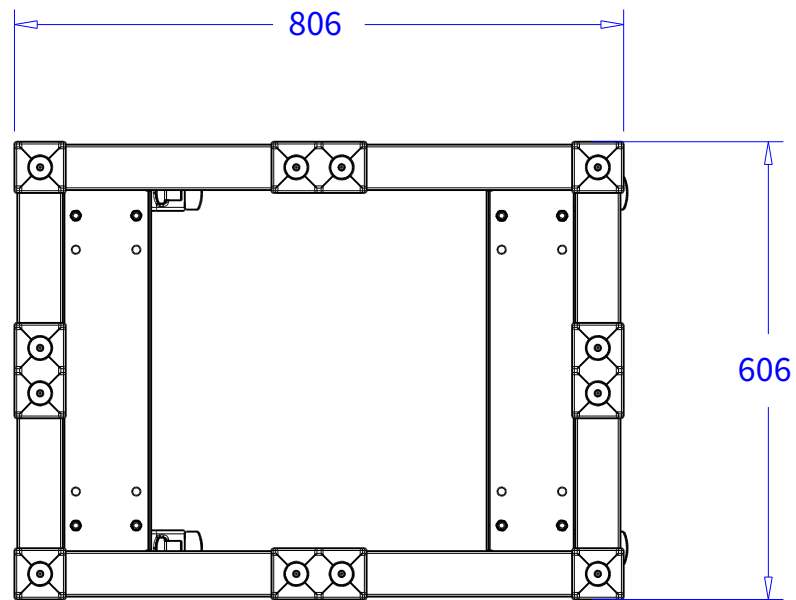

Product: Strong boy

Code: WASBC34

40 truss

30 truss

Product: Strong boy with 100mm castors

Code: WASBC34WP

Product: Strong girl dolly 30 truss

Code: WASG230

Product: Strong girl dolly 40 truss

Code: WASG240

Product: Strong boy mini

Code: WASBM10

30-truss

Product: Strong boy mini with 100mm castors

Code: WASBM10C