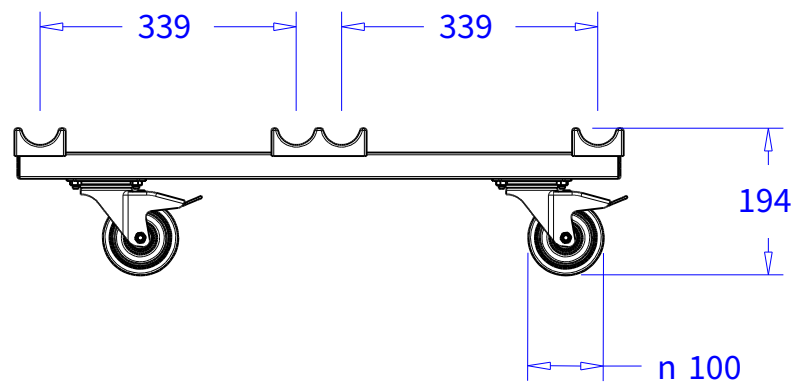

Product: Strong boy

Code: WASBC34

40 truss

30 truss

Product: Strong boy with 100mm castors

Code: WASBC34WP

Product: Strong girl dolly 30 truss

Code: WASG230

Product: Strong girl dolly 40 truss

Code: WASG240

Product: Strong boy mini

Code: WASBM10

30-truss

Product: Strong boy mini with 100mm castors

Code: WASBM10C