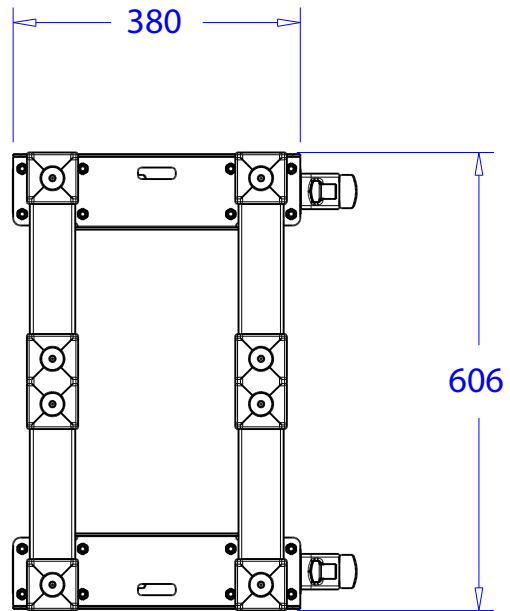

Product: Strong boy

Code: WASBC34

40 truss

30 truss

Product: Strong boy with 100mm castors

Code: WASBC34WP

Product: Strong girl dolly 30 truss

Code: WASG230

Product: Strong girl dolly 40 truss

Code: WASG240

Product: Strong boy mini

Code: WASBM10

30-truss

Product: Strong boy mini with 100mm castors

Code: WASBM10C