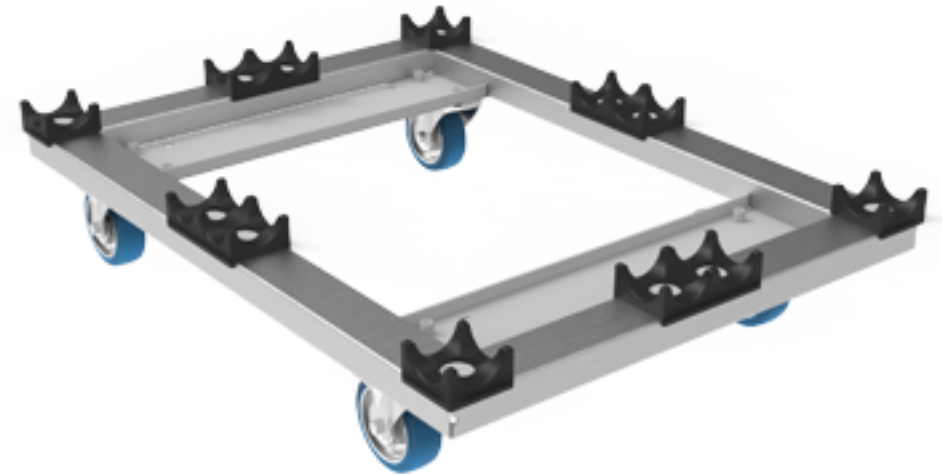

Product: Strong boy

Code: WASBC34

40 truss

30 truss

Product: Strong boy with 100mm castors

Code: WASBC34WP

Product: Strong girl dolly 30 truss

Code: WASG230

Product: Strong girl dolly 40 truss

Code: WASG240

Product: Strong boy mini

Code: WASBM10

30-truss

Product: Strong boy mini with 100mm castors

Code: WASBM10C