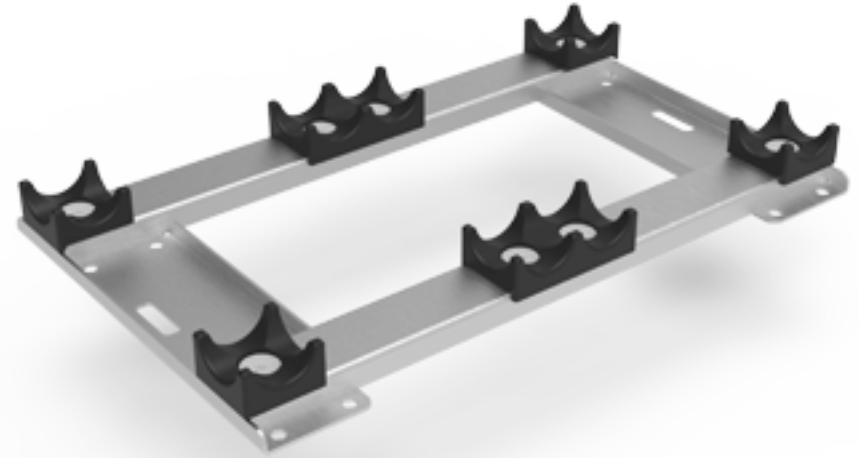

Product: Strong boy

Code: WASBC34

40 truss

30 truss

Product: Strong boy with 100mm castors

Code: WASBC34WP

Product: Strong girl dolly 30 truss

Code: WASG230

Product: Strong girl dolly 40 truss

Code: WASG240

Product: Strong boy mini

Code: WASBM10

30-truss

Product: Strong boy mini with 100mm castors

Code: WASBM10C