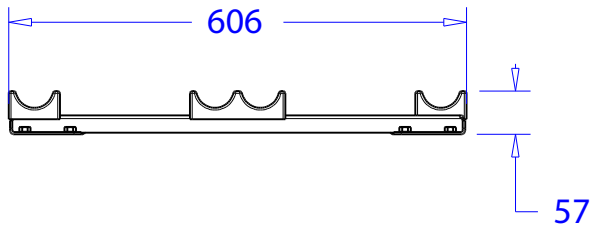

Product: Strong boy

Code: WASBC34

40 truss

30 truss

Product: Strong boy with 100mm castors

Code: WASBC34WP

Product: Strong girl dolly 30 truss

Code: WASG230

Product: Strong girl dolly 40 truss

Code: WASG240

Product: Strong boy mini

Code: WASBM10

30-truss

Product: Strong boy mini with 100mm castors

Code: WASBM10C