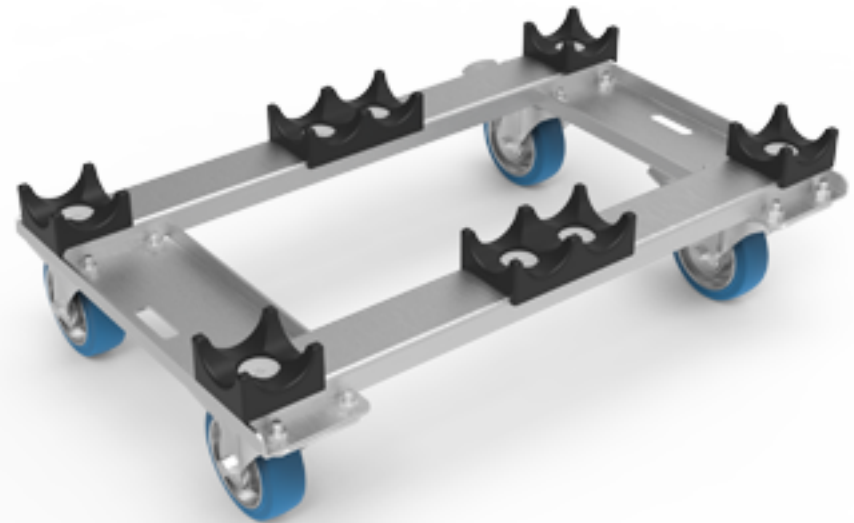

Product: Strong boy

Code: WASBC34

40 truss

30 truss

Product: Strong boy with 100mm castors

Code: WASBC34WP

Product: Strong girl dolly 30 truss

Code: WASG230

Product: Strong girl dolly 40 truss

Code: WASG240

Product: Strong boy mini

Code: WASBM10

30-truss

Product: Strong boy mini with 100mm castors

Code: WASBM10C