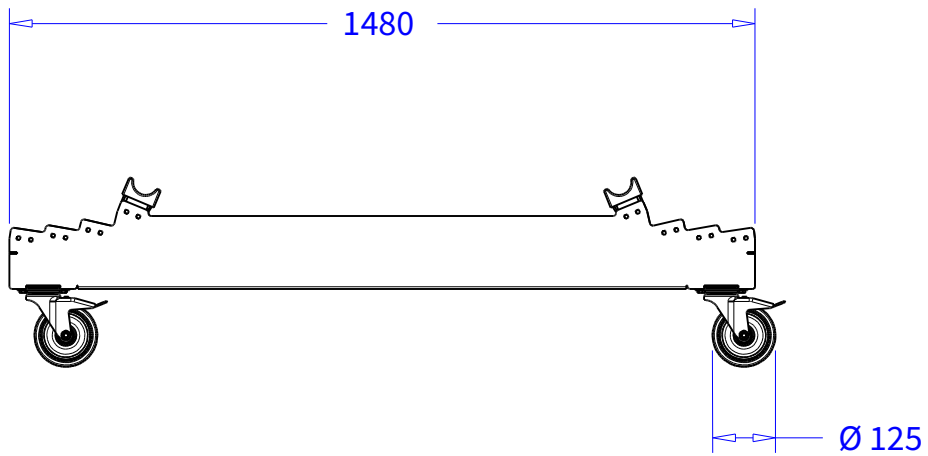

Product: Strong boy

Code: WASBC34

40 truss

30 truss

Product: Strong boy with 100mm castors

Code: WASBC34WP

Product: Strong girl dolly 30 truss

Code: WASG230

Product: Strong girl dolly 40 truss

Code: WASG240

Product: Strong boy mini

Code: WASBM10

30-truss

Product: Strong boy mini with 100mm castors

Code: WASBM10C