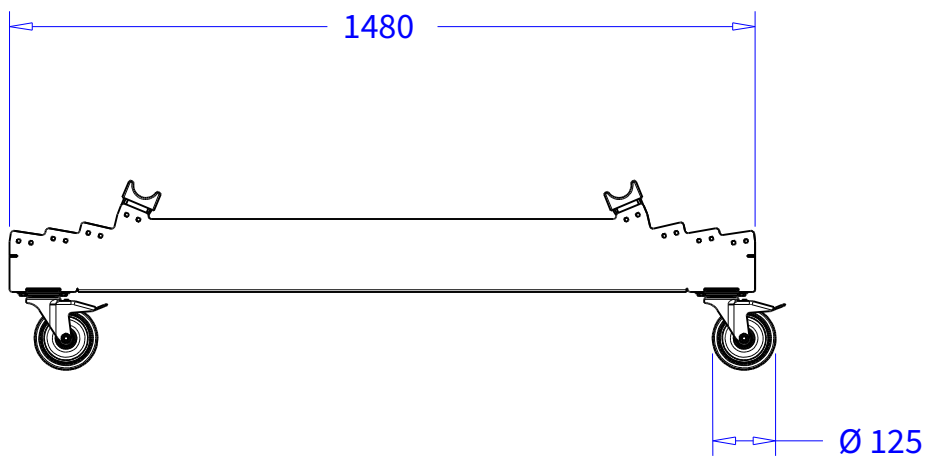

Product: Strong boy

Code: WASBC34

40 truss

30 truss

Product: Strong boy with 100mm castors

Code: WASBC34WP

Product: Strong girl dolly 30 truss

Code: WASG230

Product: Strong girl dolly 40 truss

Code: WASG240

Product: Strong boy mini

Code: WASBM10

30-truss

Product: Strong boy mini with 100mm castors

Code: WASBM10C