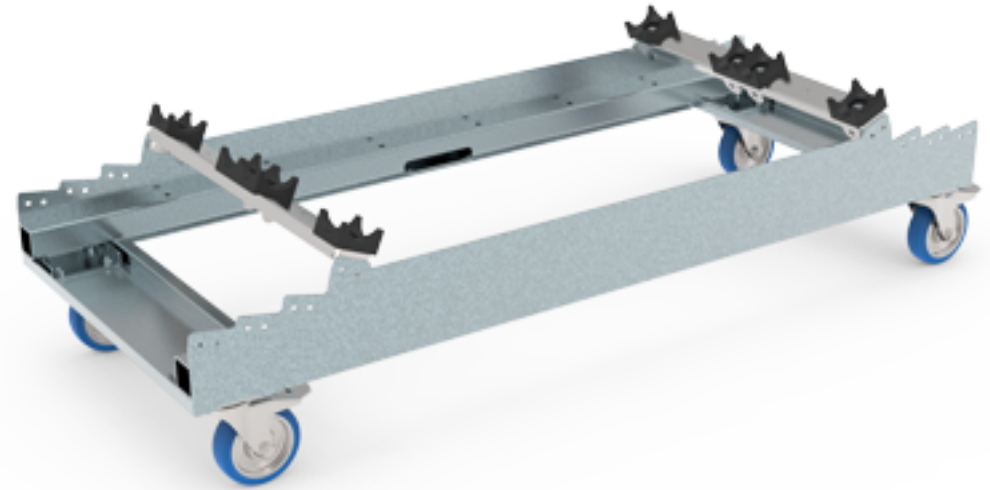

Product: Strong boy

Code: WASBC34

40 truss

30 truss

Product: Strong boy with 100mm castors

Code: WASBC34WP

Product: Strong girl dolly 30 truss

Code: WASG230

Product: Strong girl dolly 40 truss

Code: WASG240

Product: Strong boy mini

Code: WASBM10

30-truss

Product: Strong boy mini with 100mm castors

Code: WASBM10C