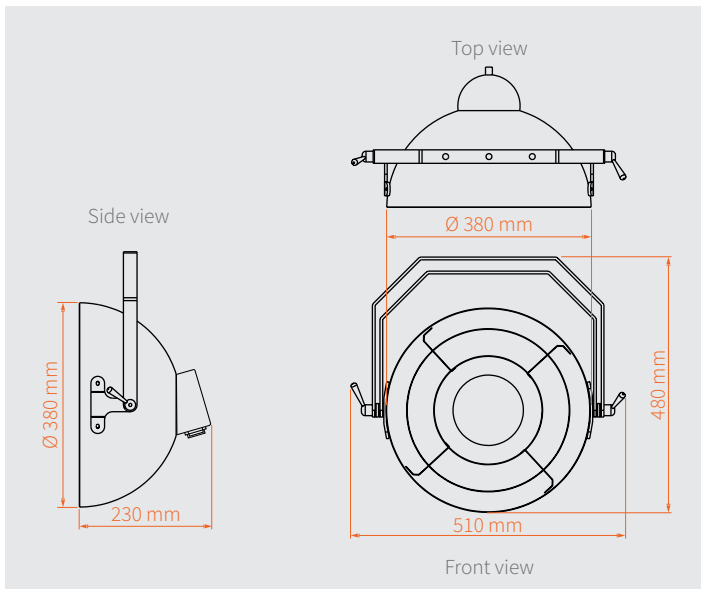

## DIMENSIONS

### Vintage luminaire 60W Ø38 ST PRO TRUE w connector

Article code:	ARADRED47
EAN:	8720094428222
Connection:	Seetronic TRUE power PRO IP65 in/out
Power consumption:	60W (bulb included)
Fitting:	E27
Material:	steel
Finish:	powder coated
Dimensions:	diameter globe: 380 mm 510 x 230 x 480 mm (L x W x H)
Weight:	4.15 kg

### Vintage luminaire 60W Ø53 ST PRO TRUE w connector

Article code:	ARADRED57
EAN:	8720094428239
Connection:	Seetronic TRUE power PRO IP65 in/out
Power consumption:	60W (bulb included)
Fitting:	E27
Material:	steel
Finish:	powder coated
Dimensions:	diameter globe: 530 mm 690 x 310 x 660 mm (L x W x H)
Weight:	6.05 kg