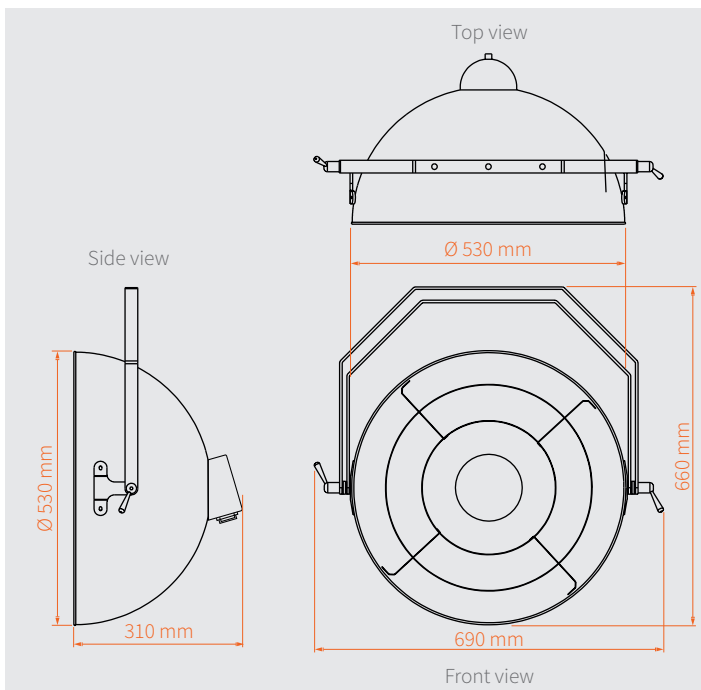

## DIMENSIONS

### Vintage luminaire 60W Ø38 ST PRO TRUE w connector

Article code:	ARADRED47
EAN:	8720094428222
Connection:	Seetronic TRUE power PRO IP65 in/out
Power consumption:	60W (bulb included)
Fitting:	E27
Material:	steel
Finish:	powder coated
Dimensions:	diameter globe: 380 mm 510 x 230 x 480 mm (L x W x H)
Weight:	4.15 kg

### Vintage luminaire 60W Ø53 ST PRO TRUE w connector

Article code:	ARADRED57
EAN:	8720094428239
Connection:	Seetronic TRUE power PRO IP65 in/out
Power consumption:	60W (bulb included)
Fitting:	E27
Material:	steel
Finish:	powder coated
Dimensions:	diameter globe: 530 mm 690 x 310 x 660 mm (L x W x H)
Weight:	6.05 kg