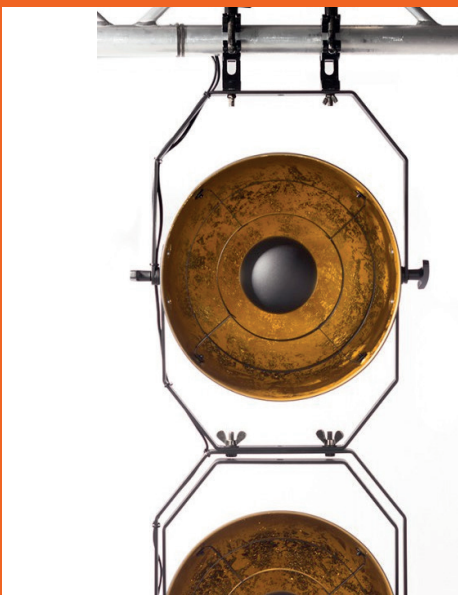

**ADMIRAL**  
STAGING

# VINTAGE LUMINAIRE

An Admiral Staging fixture with a vintage look because retro chic is absolutely en vogue!

Use these decorative fixtures for you TV shows, theatre productions or for live bands to add visual impact to an area and create the right ambiance.

### Vintage luminaire 60W Ø38 ST PRO TRUE w connector

Article code:	ARADRED47
EAN:	8720094428222
Connection:	Seetronic TRUE power PRO IP65 in/out
Power consumption:	60W (bulb included)
Fitting:	E27
Material:	steel
Finish:	powder coated
Dimensions:	diameter globe: 380 mm 510 x 230 x 480 mm (L x W x H)
Weight:	4.15 kg

### Vintage luminaire 60W Ø53 ST PRO TRUE w connector

Article code:	ARADRED57
EAN:	8720094428239
Connection:	Seetronic TRUE power PRO IP65 in/out
Power consumption:	60W (bulb included)
Fitting:	E27
Material:	steel
Finish:	powder coated
Dimensions:	diameter globe: 530 mm 690 x 310 x 660 mm (L x W x H)
Weight:	6.05 kg