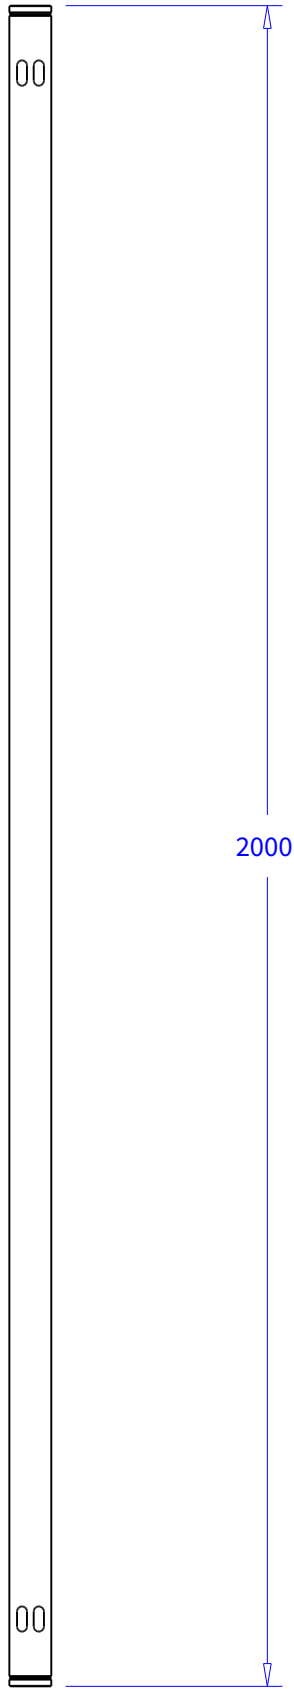

Product: Low hanger tube 50mm x L50cm black

Code: RILHT50B

Product: Low hanger tube 50mm x L100cm black

Code: RILHT55B

Product:	Low hanger tube 50mm x L150cm black
Code:	RILHT60B

Ø 50

Product: Low hanger tube 50mm x L200cm black
Code: RILHT65B