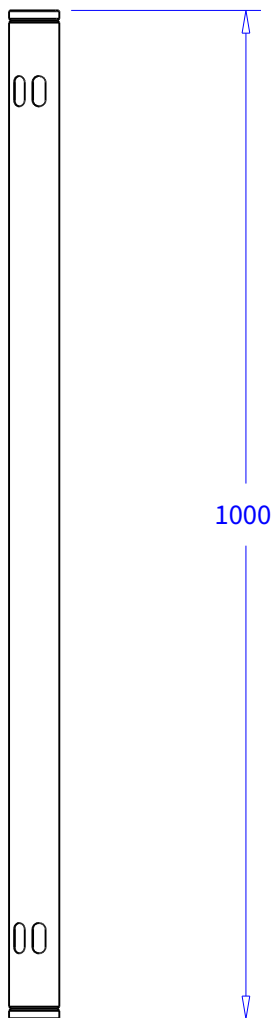

Product: Low hanger tube 50mm x L50cm black

Code: RILHT50B

Product: Low hanger tube 50mm x L100cm black

Code: RILHT55B

Product:	Low hanger tube 50mm x L150cm black
Code:	RILHT60B

Ø 50

Product: Low hanger tube 50mm x L200cm black
Code: RILHT65B