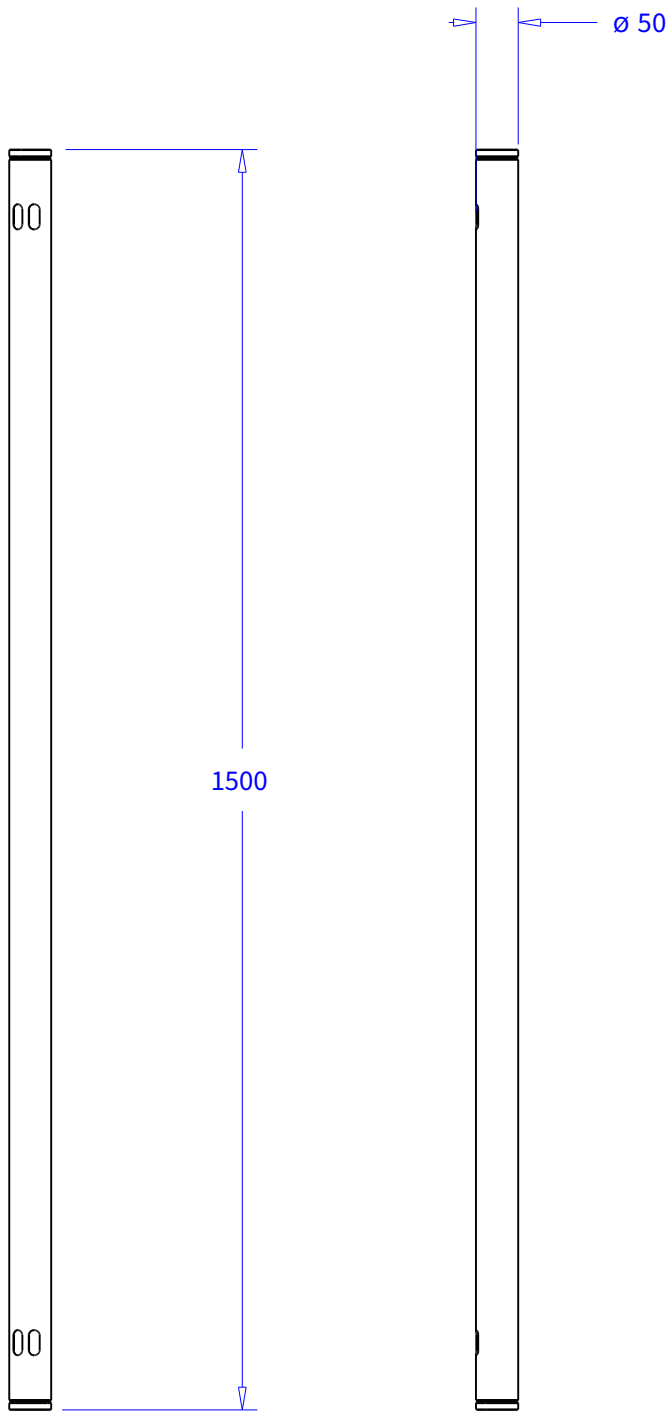

Product: Low hanger tube 50mm x L50cm black

Code: RILHT50B

Product: Low hanger tube 50mm x L100cm black

Code: RILHT55B

Product:	Low hanger tube 50mm x L150cm black
Code:	RILHT60B

Ø 50

Product: Low hanger tube 50mm x L200cm black
Code: RILHT65B