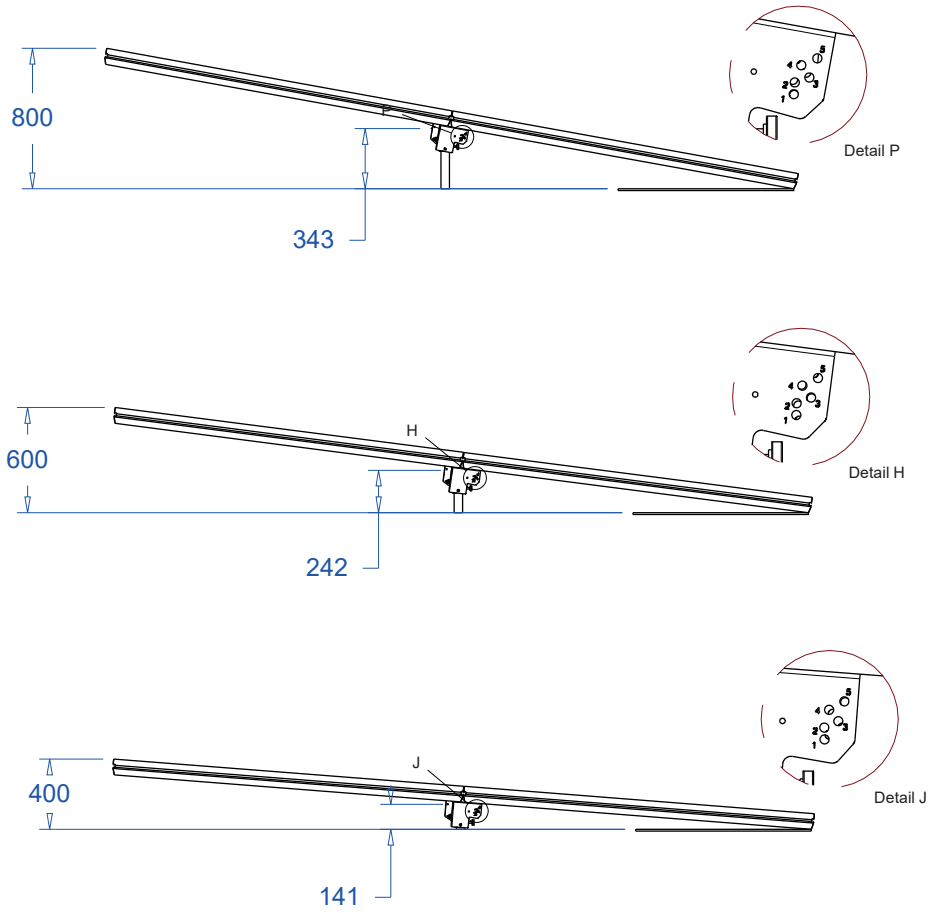

Product: All-in-one ramp support
Code: POPORU5

2 deck in line
step increments of 15 cm

3 deck in line
step increments of 15 cm

Product:	All-in-one ramp support
Code:	POPORU5

2 deck in line
step increments of 20 cm

3 deck in line
step increments of 20 cm

Product:	All-in-one ramp support	
Code:	POPORU5	

Product:	All-in-one ramp support
Code:	POPORU5