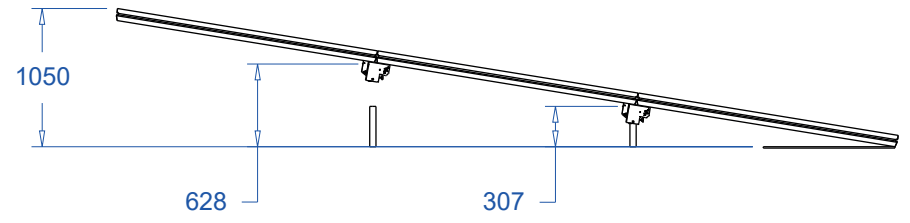

Product: All-in-one ramp support
Code: POPORU5

2 deck in line
step increments of 15 cm

3 deck in line
step increments of 15 cm

Product:	All-in-one ramp support
Code:	POPORU5

2 deck in line
step increments of 20 cm

3 deck in line
step increments of 20 cm

Product:	All-in-one ramp support	
Code:	POPORU5	

Product:	All-in-one ramp support
Code:	POPORU5