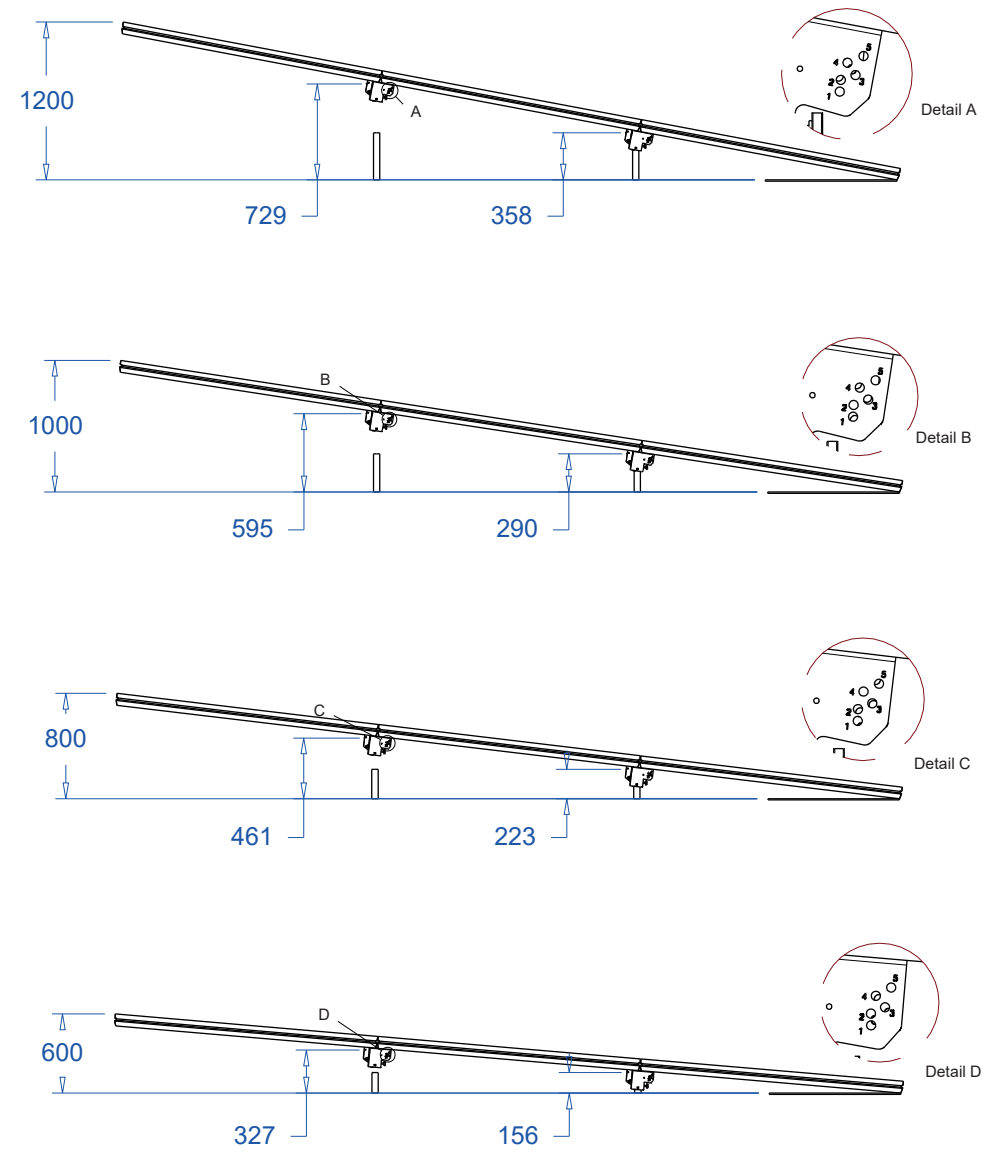

Product: All-in-one ramp support
Code: POPORU5

2 deck in line
step increments of 15 cm

3 deck in line
step increments of 15 cm

Product:	All-in-one ramp support
Code:	POPORU5

2 deck in line
step increments of 20 cm

3 deck in line
step increments of 20 cm

Product:	All-in-one ramp support	
Code:	POPORU5	

Product:	All-in-one ramp support
Code:	POPORU5