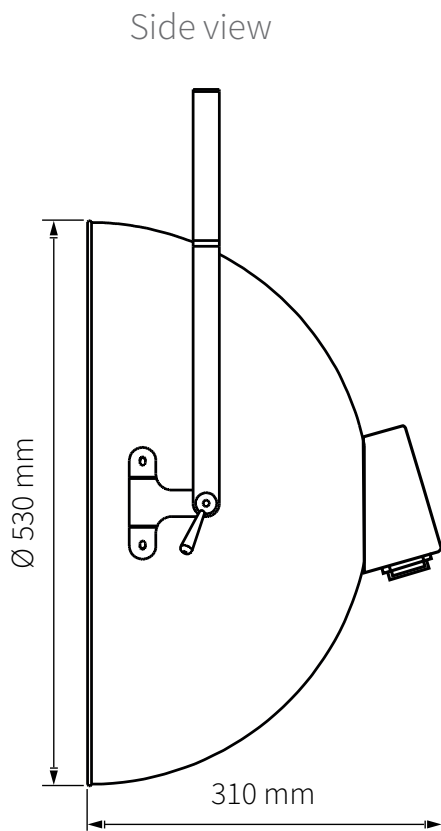

Product: Vintage lumin 60W D=38 PC true w connector in box

Code: ARADRED47

Front view

Product: Vintage lumin 60W D=53 PC true w connector in box

Code: ARADRED57