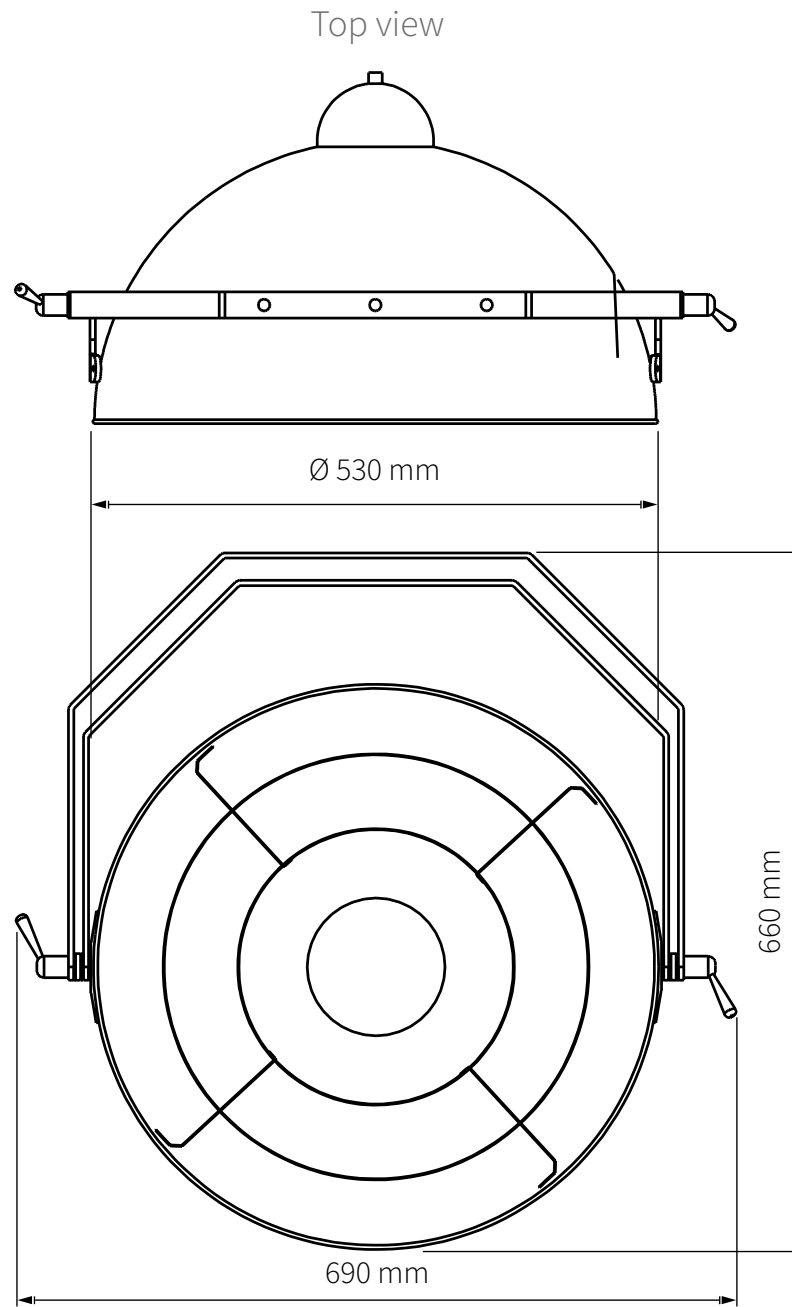

Product: Vintage lumin 60W D=38 PC true w connector in box

Code: ARADRED47

Front view

Product: Vintage lumin 60W D=53 PC true w connector in box

Code: ARADRED57