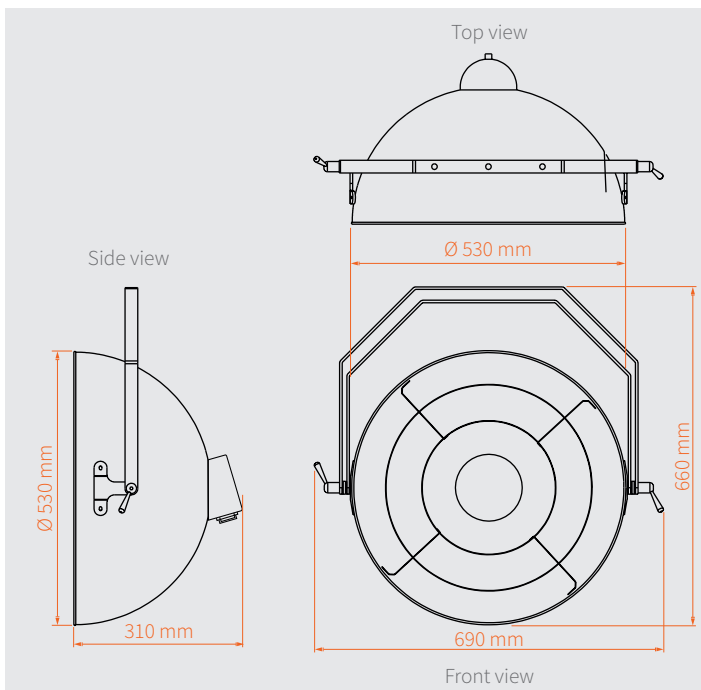

DIMENSIONS

TECHNICAL DATA

Vintage luminaire 60W Ø38 ST PRO TRUE w connector

Article code:	ARADRED47
EAN:	8720094428222
Connection:	Seetronic TRUE power PRO IP65 in/out
Power consumption:	60W (bulb included)
Fitting:	E27
Material:	steel
Finish:	powder coated
Dimensions:	diameter globe: 380 mm 510 x 230 x 480 mm (L x W x H)
Weight:	4.15 kg

Vintage luminaire 60W Ø53 ST PRO TRUE w connector

Article code:	ARADRED57
EAN:	8720094428239
Connection:	Seetronic TRUE power PRO IP65 in/out
Power consumption:	60W (bulb included)
Fitting:	E27
Material:	steel
Finish:	powder coated
Dimensions:	diameter globe: 530 mm 690 x 310 x 660 mm (L x W x H)
Weight:	6.05 kg