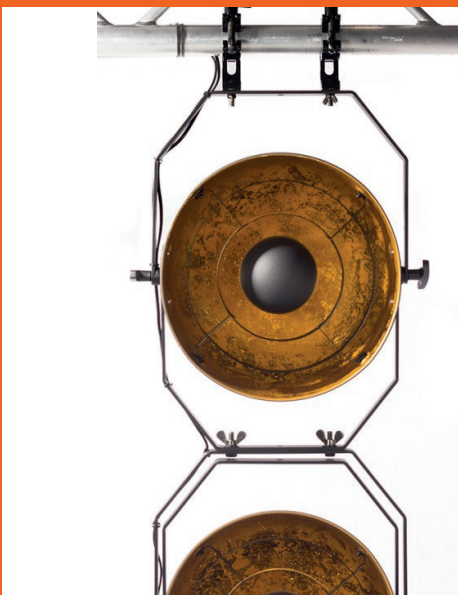

ADMIRAL
STAGING

VINTAGE LUMINAIRE

An Admiral Staging fixture with a vintage look because retro chic is absolutely en vogue!

Use these decorative fixtures for you TV shows, theatre productions or for live bands to add visual impact to an area and create the right ambiance.

KEY FEATURES

TRUE IP65 In / Out

The Vintage fixture has a IP65 connection for professional use and is equipped with a Seetronic TRUE Power PRO connector.

Interlinkable

Create an impressive setup by interlinking several Vintage luminaires using the two sturdy brackets.

DIMENSIONS

TECHNICAL DATA

Vintage luminaire 60W Ø38 ST PRO TRUE w connector

Article code:	ARADRED47
EAN:	8720094428222
Connection:	Seetronic TRUE power PRO IP65 in/out
Power consumption:	60W (bulb included)
Fitting:	E27
Material:	steel
Finish:	powder coated
Dimensions:	diameter globe: 380 mm 510 x 230 x 480 mm (L x W x H)
Weight:	4.15 kg

Vintage luminaire 60W Ø53 ST PRO TRUE w connector

Article code:	ARADRED57
EAN:	8720094428239
Connection:	Seetronic TRUE power PRO IP65 in/out
Power consumption:	60W (bulb included)
Fitting:	E27
Material:	steel
Finish:	powder coated
Dimensions:	diameter globe: 530 mm 690 x 310 x 660 mm (L x W x H)
Weight:	6.05 kg