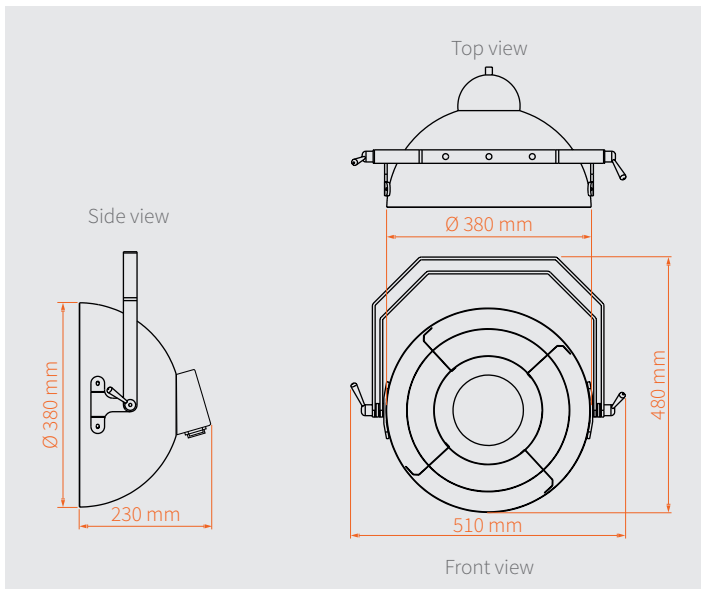

KEY FEATURES

TRUE IP65 In / Out

The Vintage fixture has a IP65 connection for professional use and is equipped with a Seetronic TRUE Power PRO connector.

Interlinkable

Create an impressive setup by interlinking several Vintage luminaires using the two sturdy brackets.

DIMENSIONS

TECHNICAL DATA

Vintage luminaire 60W Ø38 ST PRO TRUE w connector

Article code:	ARADRED47
EAN:	8720094428222
Connection:	Seetronic TRUE power PRO IP65 in/out
Power consumption:	60W (bulb included)
Fitting:	E27
Material:	steel
Finish:	powder coated
Dimensions:	diameter globe: 380 mm 510 x 230 x 480 mm (L x W x H)
Weight:	4.15 kg

Vintage luminaire 60W Ø53 ST PRO TRUE w connector

Article code:	ARADRED57
EAN:	8720094428239
Connection:	Seetronic TRUE power PRO IP65 in/out
Power consumption:	60W (bulb included)
Fitting:	E27
Material:	steel
Finish:	powder coated
Dimensions:	diameter globe: 530 mm 690 x 310 x 660 mm (L x W x H)
Weight:	6.05 kg