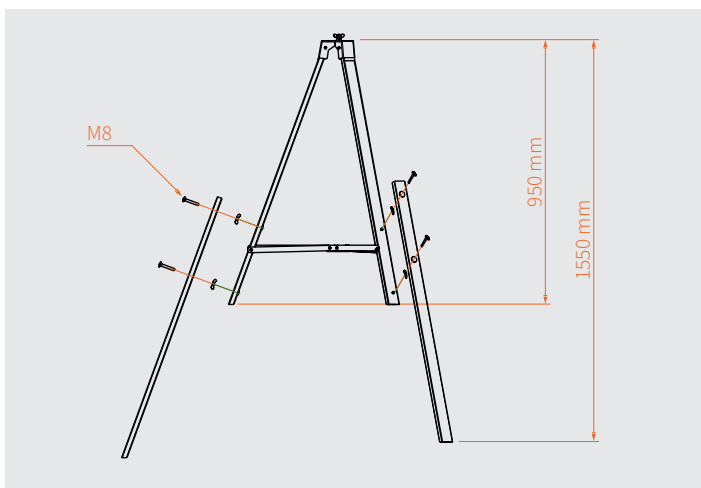

ADMIRAL
STAGING

| www.admiralstaging.com | Josink Kolkweg 10 | 7545 PR Enschede | The Netherlands | Tel: +31 53 4 301 201 |