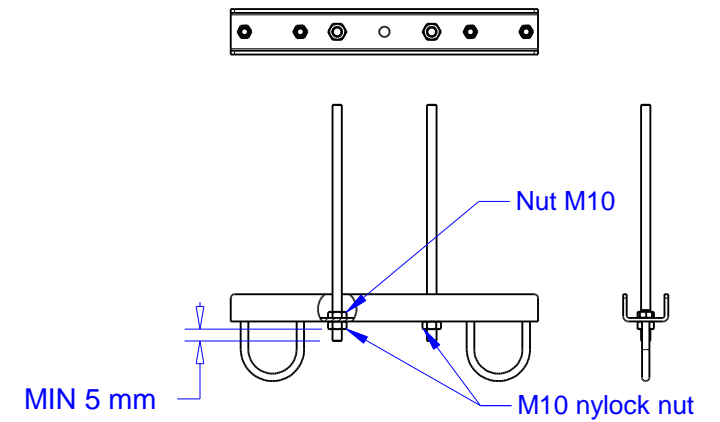

Admiral mountingbracket for truss
Only mend for rigging truss carre's

Use always two treaded rods

Product: truss mounting bracket

Code: RIHBAD34

ADMIRAL
STAGING ESSENTIALS