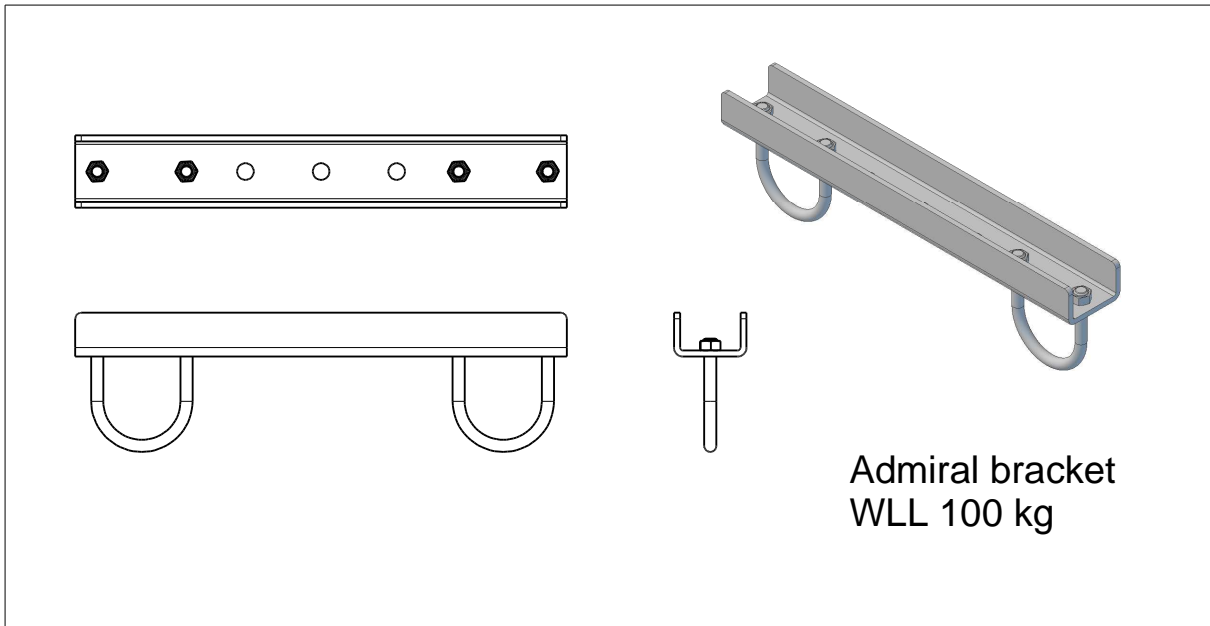

Admiral mountingbracket for truss
Only mend for rigging truss carre's

Use always two treaded rods

Product: truss mounting bracket

Code: RIHBAD34

ADMIRAL
STAGING ESSENTIALS