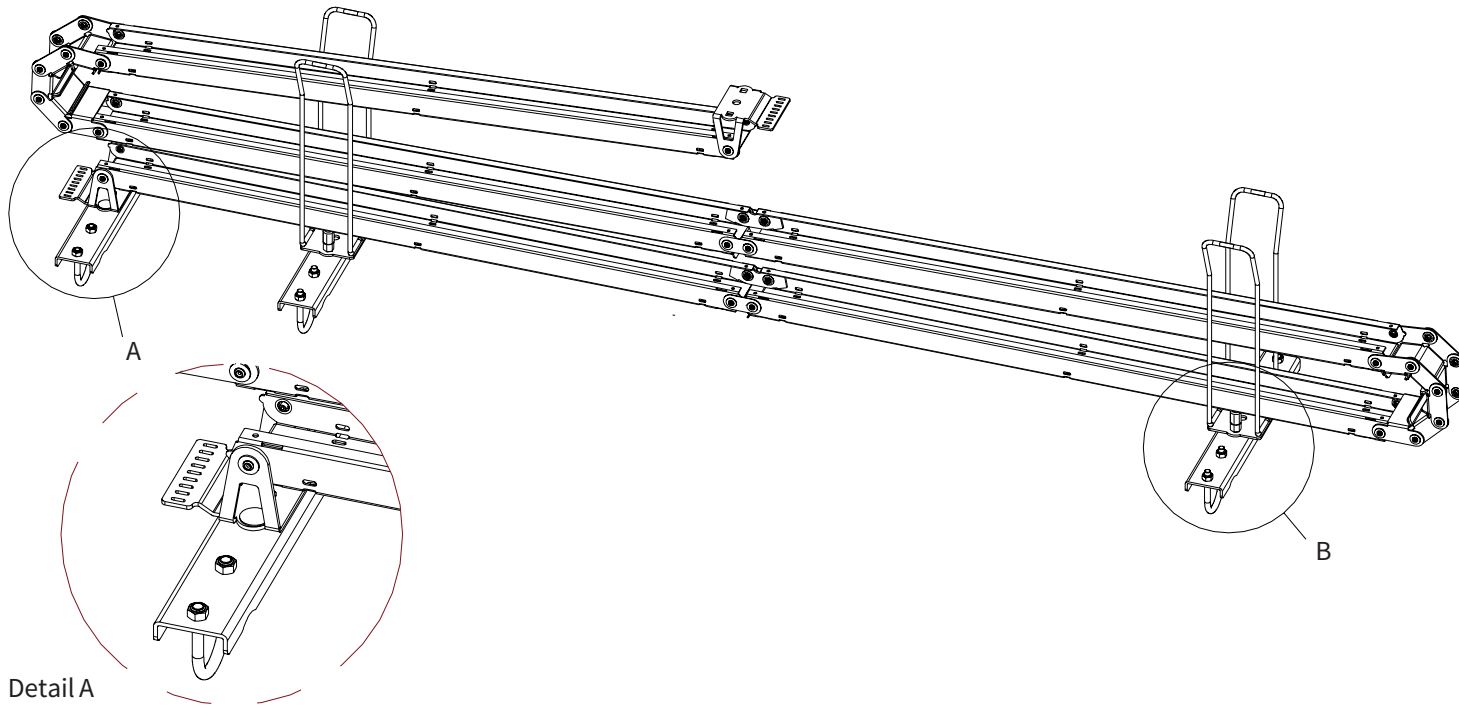

ADMIRAL
STAGING

Drawings:
Snake cable guide base 2 mtr - H 3 mtr
RIKGSN203

138

84

Product: Snake cable guide base 2 mtr - H 3 mtr

Code: RIKGSN203

ADMIRAL
STAGING

Detail C

Product: Snake cable guide base 2 mtr - H 3 mtr

Code: RIKGSN203

ADMIRAL
STAGING

Product: Snake cable guide base 2 mtr - H 3 mtr

Code: RIKGSN203

Detail A

Detail B

Product: Snake cable guide base 2 mtr - H 3 mtr

Code: RIKGSN203

Detail A

Detail B

Assembly set for single tube is included in the RIKGSN203

Product: Snake assembly set for single tube 50mm

Code: RIKGSN120

Detail A

Detail B

Snake extension set for 30 truss

Snake extension set for 40 truss

Product: Snake extension set for 30 / 40 truss

Code: RIKGSN121 / RIKGSN122