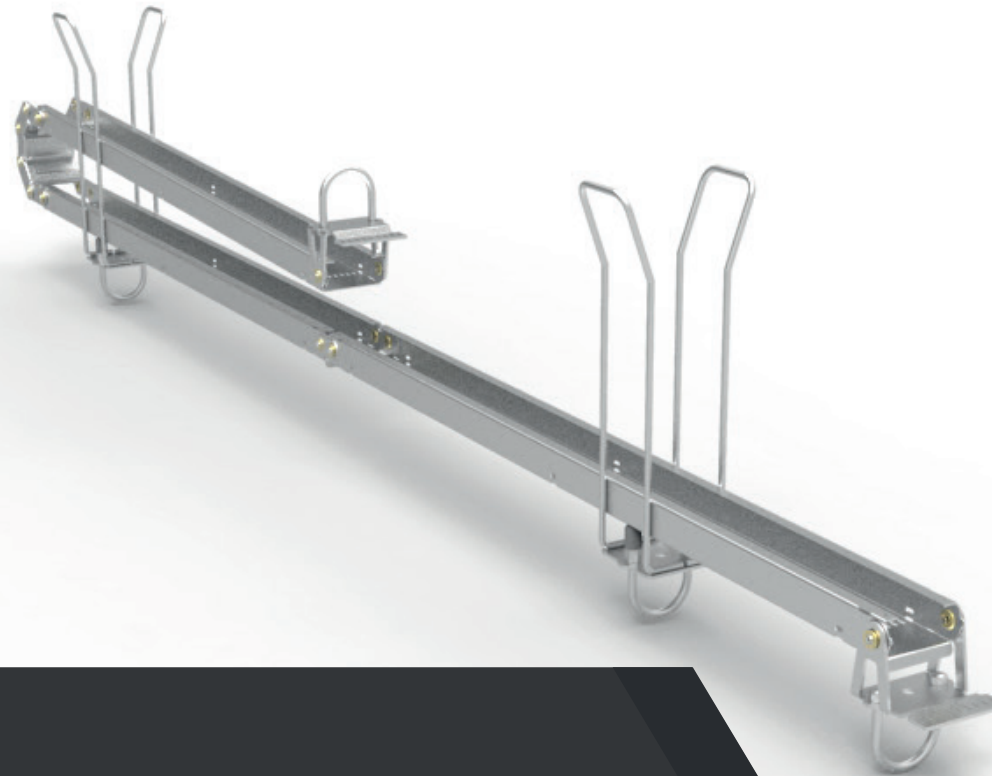

ADMIRAL
STAGING

Drawings:
Snake cable guide base 2 mtr - H 3 mtr
RIKGSN203

138

84

Product: Snake cable guide base 2 mtr - H 3 mtr

Code: RIKGSN203

ADMIRAL
STAGING

Detail C

Product: Snake cable guide base 2 mtr - H 3 mtr

Code: RIKGSN203

ADMIRAL
STAGING

Product: Snake cable guide base 2 mtr - H 3 mtr

Code: RIKGSN203

Detail A

Detail B

Product: Snake cable guide base 2 mtr - H 3 mtr

Code: RIKGSN203

Detail A

Detail B

Assembly set for single tube is included in the RIKGSN203

Product: Snake assembly set for single tube 50mm

Code: RIKGSN120

Detail A

Detail B

Snake extension set for 30 truss

Snake extension set for 40 truss

Product: Snake extension set for 30 / 40 truss

Code: RIKGSN121 / RIKGSN122