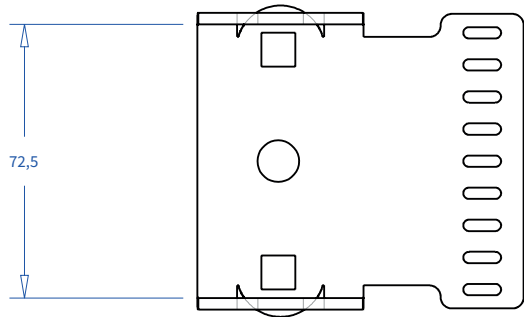

ADMIRAL
STAGING

Drawings:
Snake cable guide base 2 mtr - H 3 mtr
RIKGSN203

138

84

Product: Snake cable guide base 2 mtr - H 3 mtr

Code: RIKGSN203

ADMIRAL
STAGING

Detail C

Product: Snake cable guide base 2 mtr - H 3 mtr

Code: RIKGSN203

ADMIRAL
STAGING

Product: Snake cable guide base 2 mtr - H 3 mtr

Code: RIKGSN203

Detail A

Detail B

Product: Snake cable guide base 2 mtr - H 3 mtr

Code: RIKGSN203

Detail A

Detail B

Assembly set for single tube is included in the RIKGSN203

Product: Snake assembly set for single tube 50mm

Code: RIKGSN120

Detail A

Detail B

Snake extension set for 30 truss

Snake extension set for 40 truss

Product: Snake extension set for 30 / 40 truss

Code: RIKGSN121 / RIKGSN122