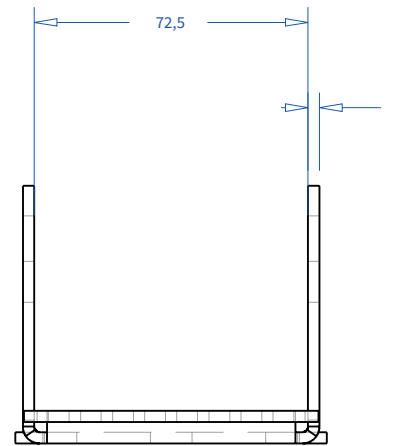

ADMIRAL
STAGING

Drawings:
Snake cable guide base 2 mtr - H 3 mtr
RIKGSN203

138

84

Product: Snake cable guide base 2 mtr - H 3 mtr

Code: RIKGSN203

ADMIRAL
STAGING

Detail C

Product: Snake cable guide base 2 mtr - H 3 mtr

Code: RIKGSN203

ADMIRAL
STAGING

Product: Snake cable guide base 2 mtr - H 3 mtr

Code: RIKGSN203

Detail A

Detail B

Product: Snake cable guide base 2 mtr - H 3 mtr

Code: RIKGSN203

Detail A

Detail B

Assembly set for single tube is included in the RIKGSN203

Product: Snake assembly set for single tube 50mm

Code: RIKGSN120

Detail A

Detail B