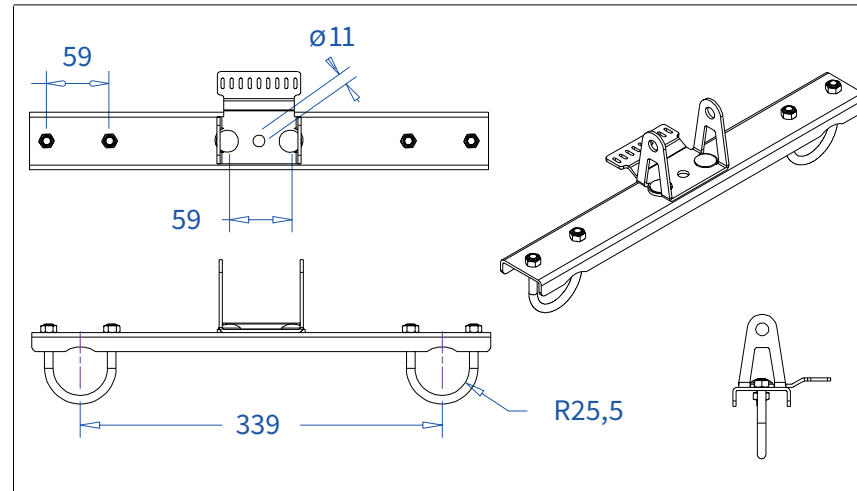

Product: Snake cable guide base 2 mtr - H 3 mtr

Code: RIKGSN203

ADMIRAL
STAGING

Product: Snake cable guide base 2 mtr - H 3 mtr

Code: RIKGSN203

Detail A

Detail B

Product: Snake cable guide base 2 mtr - H 3 mtr

Code: RIKGSN203

Detail A

Detail B

Assembly set for single tube is included in the RIKGSN203

Product: Snake assembly set for single tube 50mm

Code: RIKGSN120

Detail A

Detail B

Snake extension set for 30 truss

Snake extension set for 40 truss

Product: Snake extension set for 30 / 40 truss

Code: RIKGSN121 / RIKGSN122