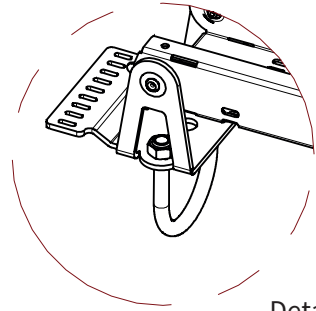

ADMIRAL
STAGING

Drawings:
Snake cable guide base 2 mtr - H 3 mtr
RIKGSN203

138

84

Product: Snake cable guide base 2 mtr - H 3 mtr

Code: RIKGSN203

ADMIRAL
STAGING

Detail C

Product: Snake cable guide base 2 mtr - H 3 mtr

Code: RIKGSN203

ADMIRAL
STAGING

Product: Snake cable guide base 2 mtr - H 3 mtr

Code: RIKGSN203

Detail A

Detail B

Product: Snake cable guide base 2 mtr - H 3 mtr

Code: RIKGSN203

Detail A

Detail B

Assembly set for single tube is included in the RIKGSN203

Product: Snake assembly set for single tube 50mm

Code: RIKGSN120

Detail A

Detail B