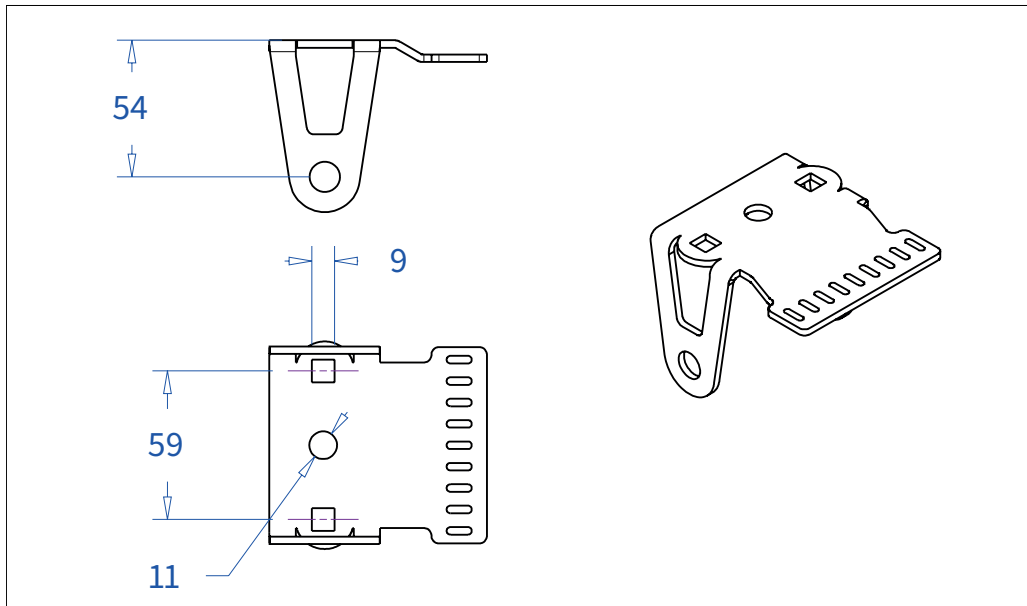

ADMIRAL
STAGING

Drawings:
Snake cable guide base 2 mtr - H 3 mtr
RIKGSN203

138

84

Product: Snake cable guide base 2 mtr - H 3 mtr

Code: RIKGSN203

ADMIRAL
STAGING

Detail C

Product: Snake cable guide base 2 mtr - H 3 mtr

Code: RIKGSN203

ADMIRAL
STAGING

Product: Snake cable guide base 2 mtr - H 3 mtr

Code: RIKGSN203

Detail A

Detail B

Product: Snake cable guide base 2 mtr - H 3 mtr

Code: RIKGSN203

Detail A

Detail B

Assembly set for single tube is included in the RIKGSN203

Product: Snake assembly set for single tube 50mm

Code: RIKGSN120

Detail A

Detail B

Snake extension set for 30 truss

Snake extension set for 40 truss

Product: Snake extension set for 30 / 40 truss

Code: RIKGSN121 / RIKGSN122