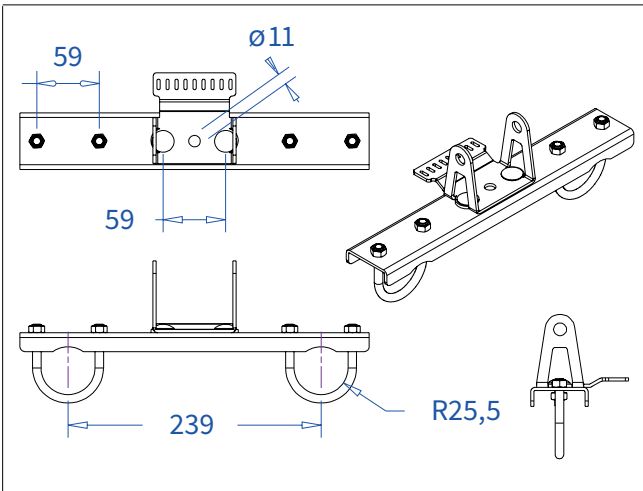

Product: Snake cable guide base 2 mtr - H 3 mtr

Code: RIKGSN203

ADMIRAL
STAGING

Product: Snake cable guide base 2 mtr - H 3 mtr

Code: RIKGSN203

Detail A

Detail B

Product: Snake cable guide base 2 mtr - H 3 mtr

Code: RIKGSN203

Detail A

Detail B

Assembly set for single tube is included in the RIKGSN203

Product: Snake assembly set for single tube 50mm

Code: RIKGSN120

Detail A

Detail B

Snake extension set for 30 truss

Snake extension set for 40 truss

Product: Snake extension set for 30 / 40 truss

Code: RIKGSN121 / RIKGSN122