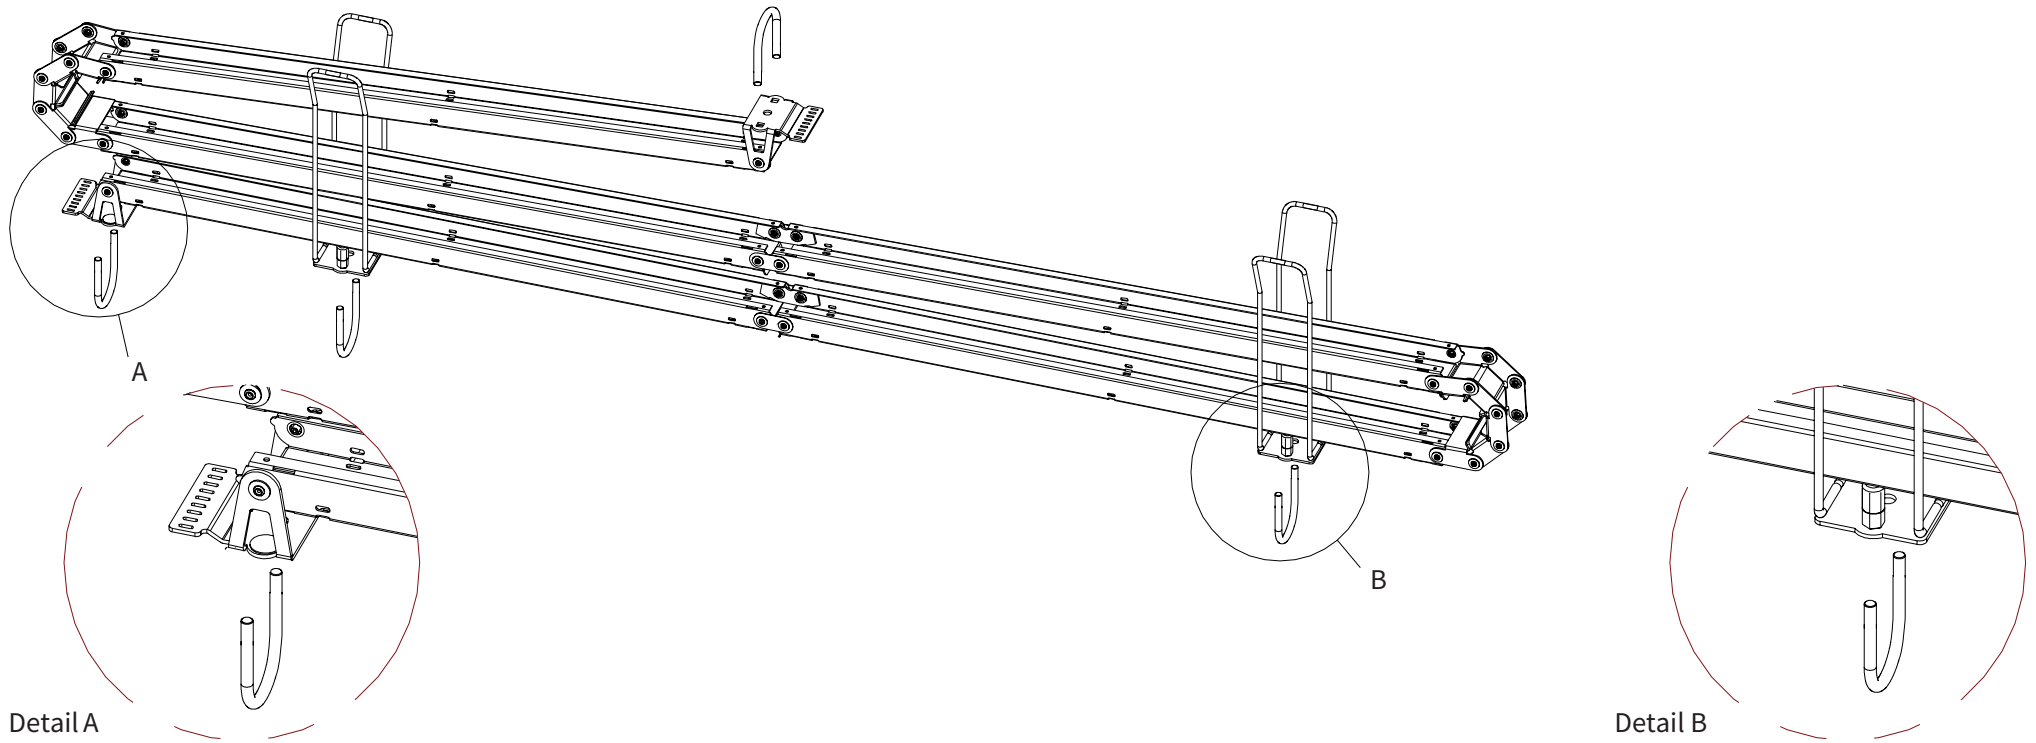

ADMIRAL
STAGING

Drawings:
Snake cable guide base 2 mtr - H 3 mtr
RIKGSN203

138

84

Product: Snake cable guide base 2 mtr - H 3 mtr

Code: RIKGSN203

ADMIRAL
STAGING

Detail C

Product: Snake cable guide base 2 mtr - H 3 mtr

Code: RIKGSN203

ADMIRAL
STAGING

Product: Snake cable guide base 2 mtr - H 3 mtr

Code: RIKGSN203

Detail A

Detail B

Product: Snake cable guide base 2 mtr - H 3 mtr

Code: RIKGSN203

Detail A

Detail B

Assembly set for single tube is included in the RIKGSN203

Product: Snake assembly set for single tube 50mm

Code: RIKGSN120

Detail A

Detail B

Snake extension set for 30 truss

Snake extension set for 40 truss

Product: Snake extension set for 30 / 40 truss

Code: RIKGSN121 / RIKGSN122