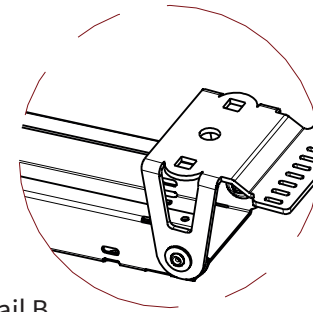

ADMIRAL
STAGING

Drawings:
Snake cable guide base 2 mtr - H 3 mtr
RIKGSN203

138

84

Product: Snake cable guide base 2 mtr - H 3 mtr

Code: RIKGSN203

ADMIRAL
STAGING

Detail C

Product: Snake cable guide base 2 mtr - H 3 mtr

Code: RIKGSN203

ADMIRAL
STAGING

Product: Snake cable guide base 2 mtr - H 3 mtr

Code: RIKGSN203

Detail A

Detail B

Product: Snake cable guide base 2 mtr - H 3 mtr

Code: RIKGSN203

Detail A

Detail B

Assembly set for single tube is included in the RIKGSN203

Product: Snake assembly set for single tube 50mm

Code: RIKGSN120

Detail A

Detail B