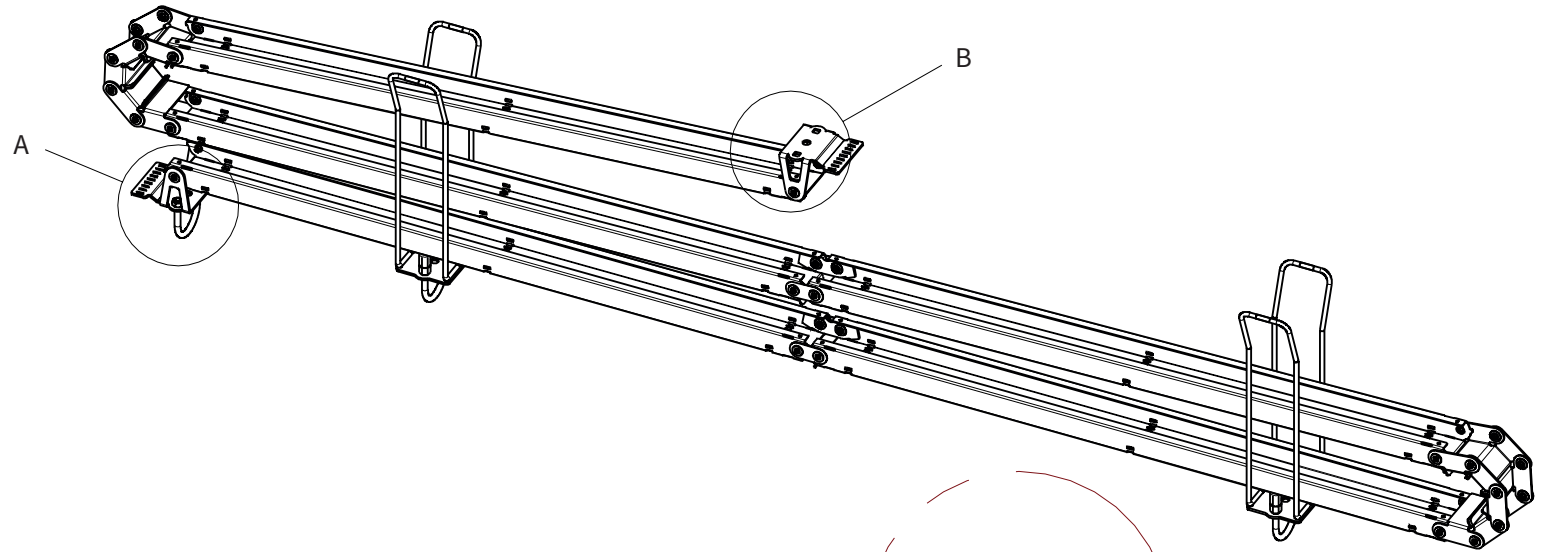

ADMIRAL
STAGING

Drawings:
Snake cable guide base 2 mtr - H 3 mtr
RIKGSN203

138

84

Product: Snake cable guide base 2 mtr - H 3 mtr

Code: RIKGSN203

ADMIRAL
STAGING

Detail C

Product: Snake cable guide base 2 mtr - H 3 mtr

Code: RIKGSN203

ADMIRAL
STAGING

Product: Snake cable guide base 2 mtr - H 3 mtr

Code: RIKGSN203

Detail A

Detail B

Product: Snake cable guide base 2 mtr - H 3 mtr

Code: RIKGSN203

Detail A

Detail B

Assembly set for single tube is included in the RIKGSN203

Product: Snake assembly set for single tube 50mm

Code: RIKGSN120

Detail A

Detail B

Snake extension set for 30 truss

Snake extension set for 40 truss

Product: Snake extension set for 30 / 40 truss

Code: RIKGSN121 / RIKGSN122