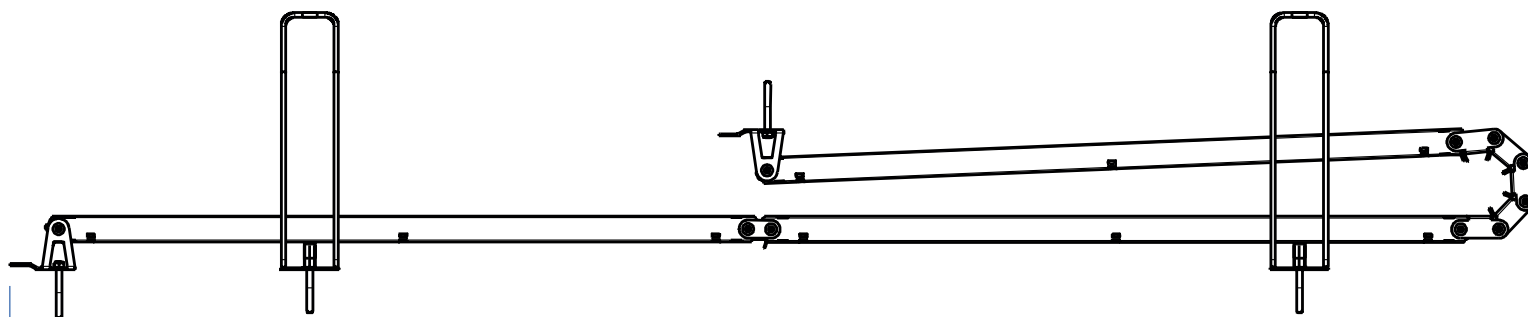

ADMIRAL
STAGING

Drawings:
Snake cable guide base 2 mtr - H 3 mtr
RIKGSN203

138

84

Product: Snake cable guide base 2 mtr - H 3 mtr

Code: RIKGSN203

ADMIRAL
STAGING

Detail C

Product: Snake cable guide base 2 mtr - H 3 mtr

Code: RIKGSN203

ADMIRAL
STAGING

Product: Snake cable guide base 2 mtr - H 3 mtr

Code: RIKGSN203

Detail A

Detail B

Product: Snake cable guide base 2 mtr - H 3 mtr

Code: RIKGSN203

Detail A

Detail B

Assembly set for single tube is included in the RIKGSN203

Product: Snake assembly set for single tube 50mm

Code: RIKGSN120

Detail A

Detail B

Snake extension set for 30 truss

Snake extension set for 40 truss

Product: Snake extension set for 30 / 40 truss

Code: RIKGSN121 / RIKGSN122