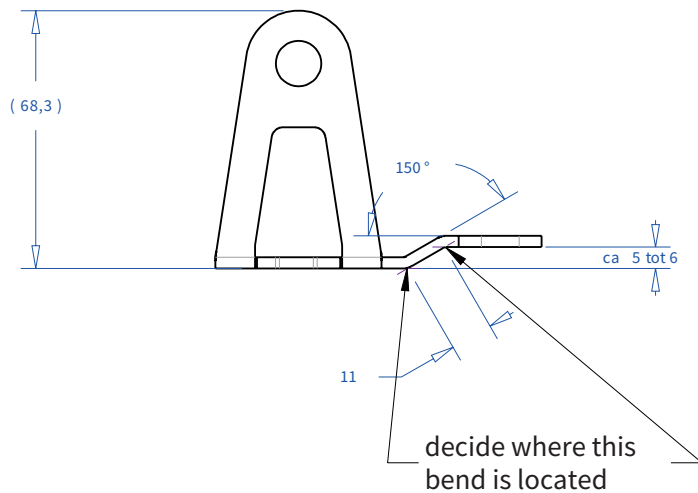

ADMIRAL
STAGING

Drawings:
Snake cable guide base 2 mtr - H 3 mtr
RIKGSN203

138

84

Product: Snake cable guide base 2 mtr - H 3 mtr

Code: RIKGSN203

ADMIRAL
STAGING

Detail C

Product: Snake cable guide base 2 mtr - H 3 mtr

Code: RIKGSN203

ADMIRAL
STAGING

Product: Snake cable guide base 2 mtr - H 3 mtr

Code: RIKGSN203

Detail A

Detail B

Product: Snake cable guide base 2 mtr - H 3 mtr

Code: RIKGSN203

Detail A

Detail B

Assembly set for single tube is included in the RIKGSN203

Product: Snake assembly set for single tube 50mm

Code: RIKGSN120

Detail A

Detail B

Snake extension set for 30 truss

Snake extension set for 40 truss

Product: Snake extension set for 30 / 40 truss

Code: RIKGSN121 / RIKGSN122