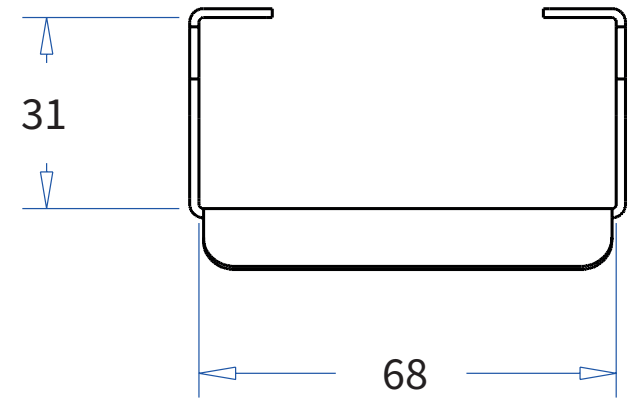

ADMIRAL
STAGING

Drawings:
Snake cable guide base 2 mtr - H 3 mtr
RIKGSN203

138

84

Product: Snake cable guide base 2 mtr - H 3 mtr

Code: RIKGSN203

ADMIRAL
STAGING

Detail C

Product: Snake cable guide base 2 mtr - H 3 mtr

Code: RIKGSN203

ADMIRAL
STAGING

Product: Snake cable guide base 2 mtr - H 3 mtr

Code: RIKGSN203

Detail A

Detail B

Product: Snake cable guide base 2 mtr - H 3 mtr

Code: RIKGSN203

Detail A

Detail B

Assembly set for single tube is included in the RIKGSN203

Product: Snake assembly set for single tube 50mm

Code: RIKGSN120

Detail A

Detail B