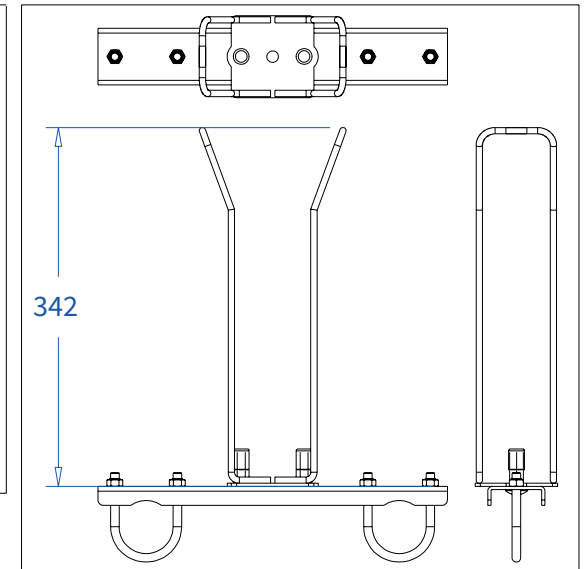

Product: Snake cable guide base 2 mtr - H 3 mtr

Code: RIKGSN203

ADMIRAL
STAGING

Product: Snake cable guide base 2 mtr - H 3 mtr

Code: RIKGSN203

Detail A

Detail B

Product: Snake cable guide base 2 mtr - H 3 mtr

Code: RIKGSN203

Detail A

Detail B

Assembly set for single tube is included in the RIKGSN203

Product: Snake assembly set for single tube 50mm

Code: RIKGSN120

Detail A

Detail B

Snake extension set for 30 truss

Snake extension set for 40 truss

Product: Snake extension set for 30 / 40 truss

Code: RIKGSN121 / RIKGSN122