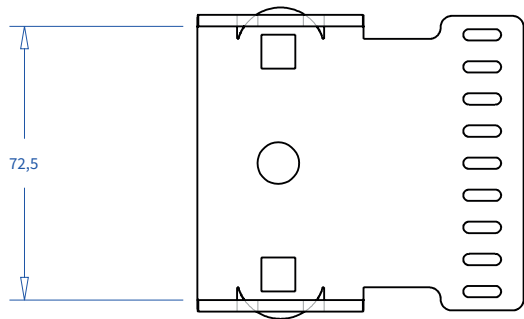

**ADMIRAL**  
STAGING

Drawings:

**Snake cable guide base 2 mtr - H 7 mtr black**

**RIKGSN207B**

Product: Snake cable guide base 2 mtr - H 7 mtr black

Code: RIKGSN207B

**ADMIRAL**  
STAGING

Detail C

Product: Snake cable guide base 2 mtr - H 7 mtr black

Code: RIKGSN207B

**ADMIRAL**  
STAGING

Product: Snake cable guide base 2 mtr - H 7 mtr black

Code: RIKGSN207B

Detail A

Detail B

Product: Snake cable guide base 2 mtr - H 7 mtr black

Code: RIKGSN207B

**ADMIRAL**  
STAGING

Detail A

Detail B

Assembly set for single tube is included in the RIKGSN207B

Product: Snake assembly set for single tube 50mm

Code: RIKGSN120B

Detail A