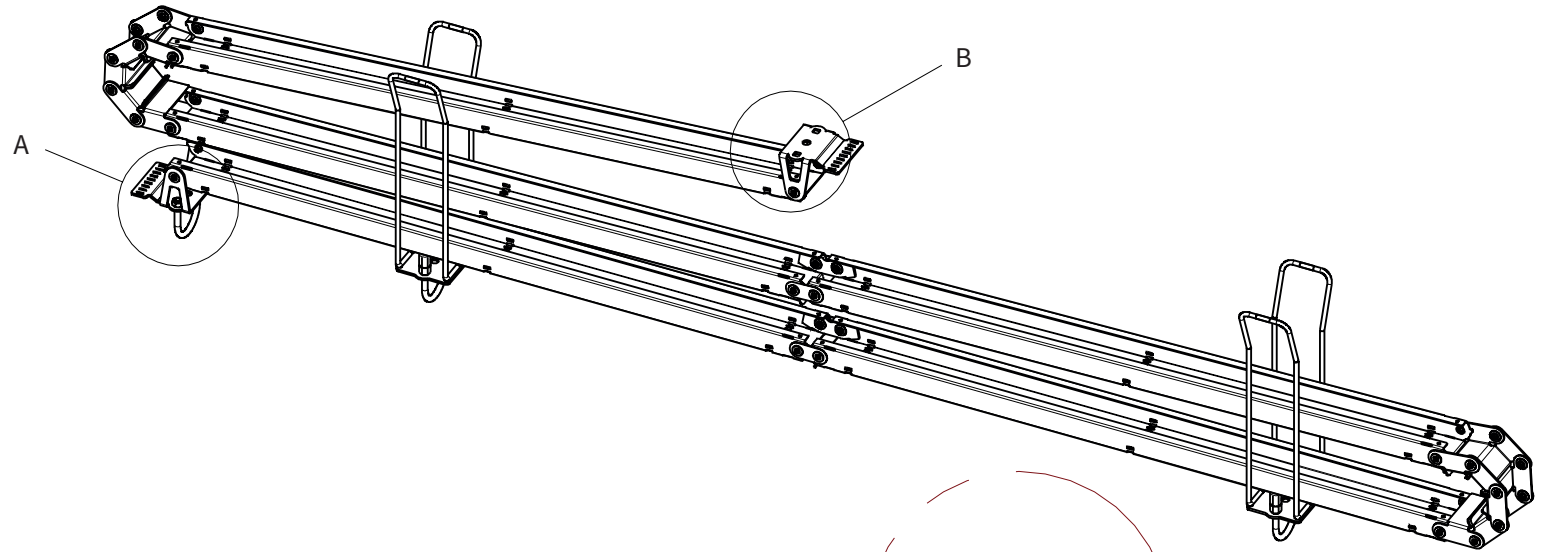

**ADMIRAL**  
STAGING

Drawings:

**Snake cable guide base 2 mtr - H 7 mtr black**

**RIKGSN207B**

Product: Snake cable guide base 2 mtr - H 7 mtr black

Code: RIKGSN207B

**ADMIRAL**  
STAGING

Detail C

Product: Snake cable guide base 2 mtr - H 7 mtr black

Code: RIKGSN207B

**ADMIRAL**  
STAGING

Product: Snake cable guide base 2 mtr - H 7 mtr black

Code: RIKGSN207B

Detail A

Detail B

Product: Snake cable guide base 2 mtr - H 7 mtr black

Code: RIKGSN207B

**ADMIRAL**  
STAGING

Detail A

Detail B

Assembly set for single tube is included in the RIKGSN207B

Product: Snake assembly set for single tube 50mm

Code: RIKGSN120B

Detail A

Detail B

Snake extension set for 30 truss

Snake extension set for 40 truss

Product: Snake extension set for 30 / 40 truss

Code: RIKGSN121B / RIKGSN122B