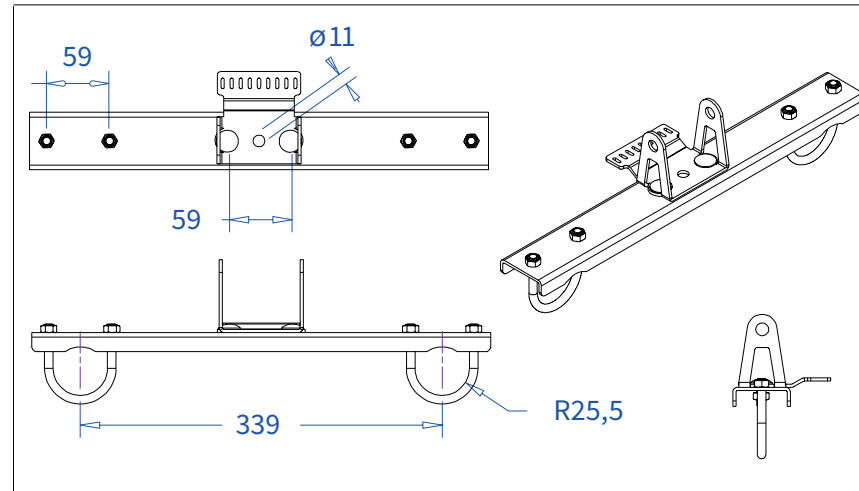

**ADMIRAL**  
STAGING

Drawings:

**Snake cable guide base 2 mtr - H 7 mtr black**

**RIKGSN207B**

Product: Snake cable guide base 2 mtr - H 7 mtr black

Code: RIKGSN207B

**ADMIRAL**  
STAGING

Detail C

Product: Snake cable guide base 2 mtr - H 7 mtr black

Code: RIKGSN207B

**ADMIRAL**  
STAGING

Product: Snake cable guide base 2 mtr - H 7 mtr black

Code: RIKGSN207B

Detail A

Detail B

Product: Snake cable guide base 2 mtr - H 7 mtr black

Code: RIKGSN207B

**ADMIRAL**  
STAGING

Detail A

Detail B

Assembly set for single tube is included in the RIKGSN207B

Product: Snake assembly set for single tube 50mm

Code: RIKGSN120B

Detail A

Detail B

Snake extension set for 30 truss

Snake extension set for 40 truss

Product: Snake extension set for 30 / 40 truss

Code: RIKGSN121B / RIKGSN122B