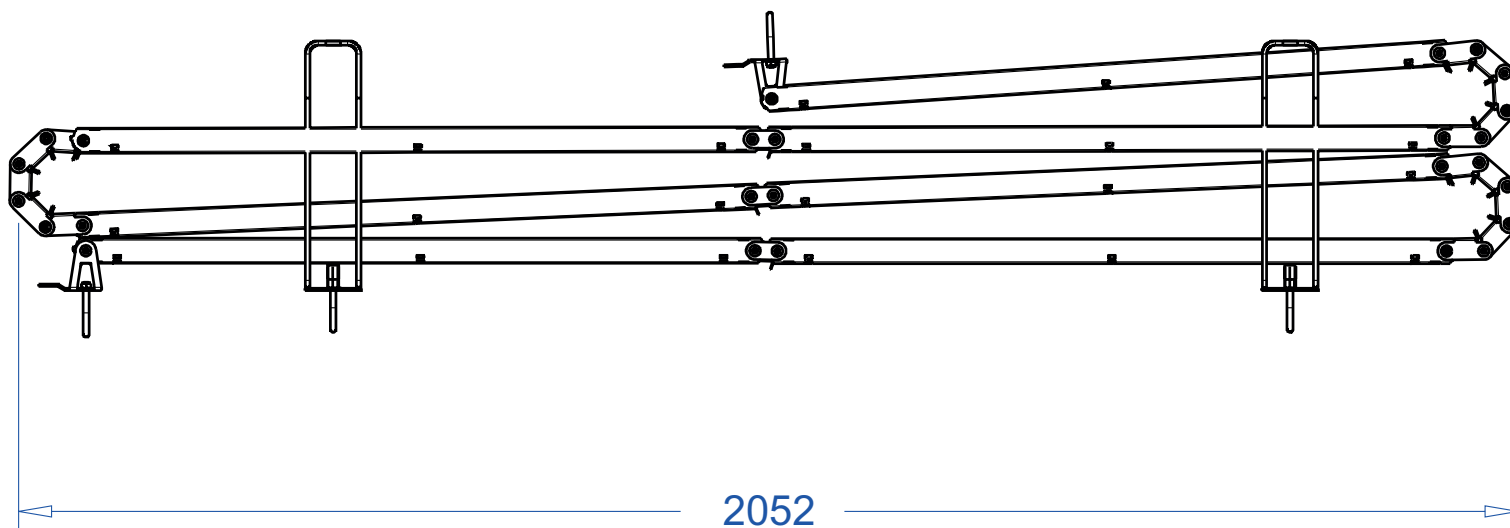

**ADMIRAL**  
STAGING

Drawings:

**Snake cable guide base 2 mtr - H 7 mtr black**

**RIKGSN207B**

Product: Snake cable guide base 2 mtr - H 7 mtr black

Code: RIKGSN207B

**ADMIRAL**  
STAGING

Detail C

Product: Snake cable guide base 2 mtr - H 7 mtr black

Code: RIKGSN207B

**ADMIRAL**  
STAGING

Product: Snake cable guide base 2 mtr - H 7 mtr black

Code: RIKGSN207B

Detail A

Detail B

Product: Snake cable guide base 2 mtr - H 7 mtr black

Code: RIKGSN207B

**ADMIRAL**  
STAGING

Detail A

Detail B

Assembly set for single tube is included in the RIKGSN207B

Product: Snake assembly set for single tube 50mm

Code: RIKGSN120B

Detail A

Detail B

Snake extension set for 30 truss

Snake extension set for 40 truss

Product: Snake extension set for 30 / 40 truss

Code: RIKGSN121B / RIKGSN122B