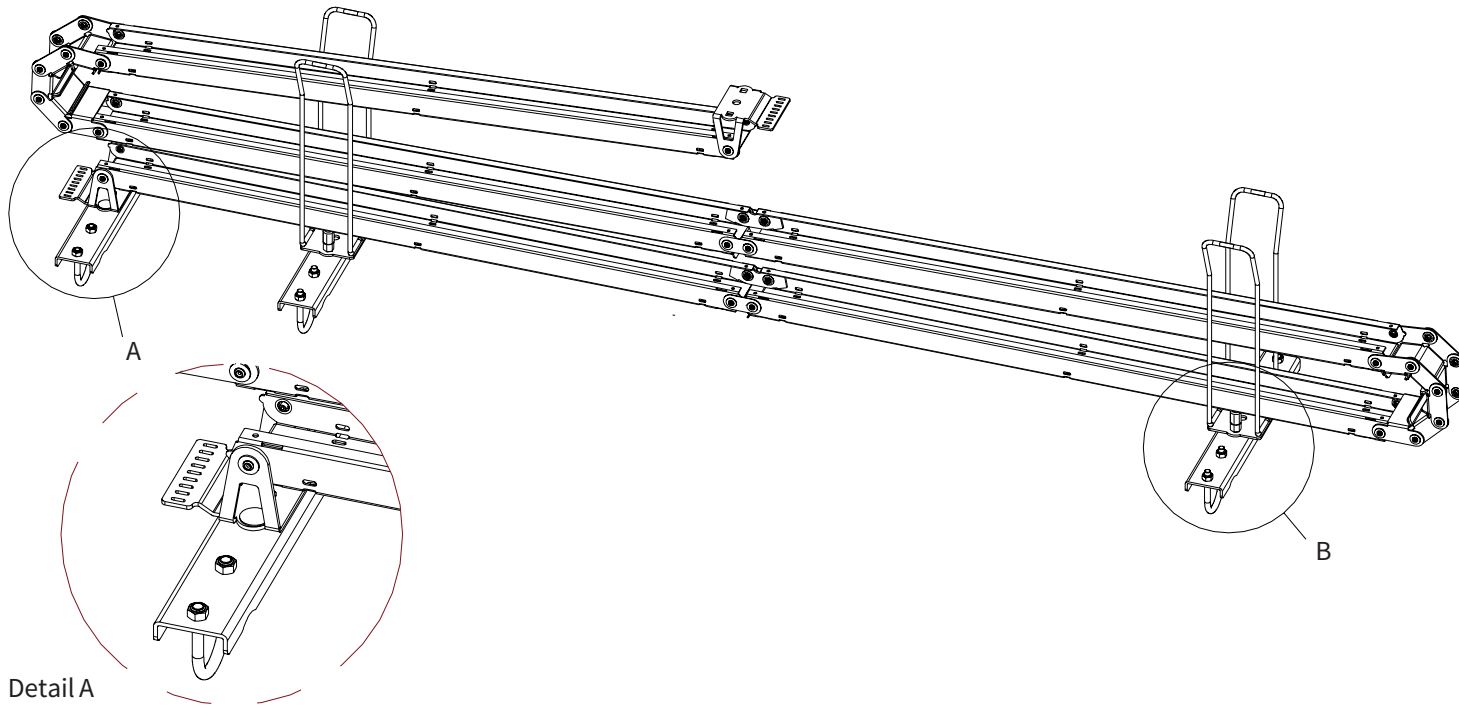

**ADMIRAL**  
STAGING

Drawings:

**Snake cable guide base 2 mtr - H 7 mtr black**

**RIKGSN207B**

Product: Snake cable guide base 2 mtr - H 7 mtr black

Code: RIKGSN207B

**ADMIRAL**  
STAGING

Detail C

Product: Snake cable guide base 2 mtr - H 7 mtr black

Code: RIKGSN207B

**ADMIRAL**  
STAGING

Product: Snake cable guide base 2 mtr - H 7 mtr black

Code: RIKGSN207B

Detail A

Detail B

Product: Snake cable guide base 2 mtr - H 7 mtr black

Code: RIKGSN207B

**ADMIRAL**  
STAGING

Detail A

Detail B

Assembly set for single tube is included in the RIKGSN207B

Product: Snake assembly set for single tube 50mm

Code: RIKGSN120B

Detail A

Detail B

Snake extension set for 30 truss

Snake extension set for 40 truss

Product: Snake extension set for 30 / 40 truss

Code: RIKGSN121B / RIKGSN122B