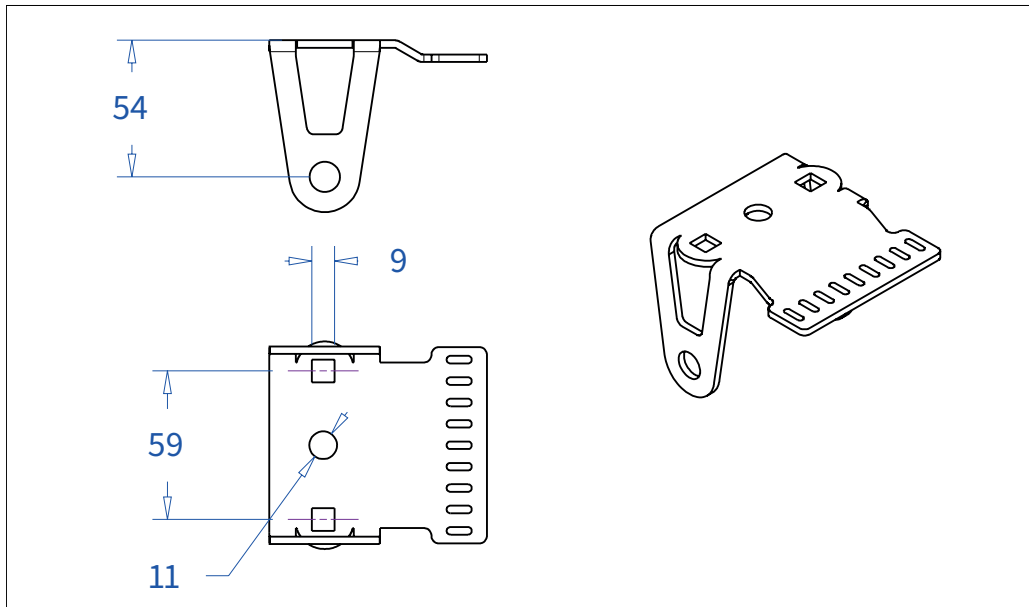

**ADMIRAL**  
STAGING

Drawings:

**Snake cable guide base 2 mtr - H 7 mtr black**

**RIKGSN207B**

Product: Snake cable guide base 2 mtr - H 7 mtr black

Code: RIKGSN207B

**ADMIRAL**  
STAGING

Detail C

Product: Snake cable guide base 2 mtr - H 7 mtr black

Code: RIKGSN207B

**ADMIRAL**  
STAGING

Product: Snake cable guide base 2 mtr - H 7 mtr black

Code: RIKGSN207B

Detail A

Detail B

Product: Snake cable guide base 2 mtr - H 7 mtr black

Code: RIKGSN207B

**ADMIRAL**  
STAGING

Detail A

Detail B

Assembly set for single tube is included in the RIKGSN207B

Product: Snake assembly set for single tube 50mm

Code: RIKGSN120B

Detail A

Detail B

Snake extension set for 30 truss

Snake extension set for 40 truss

Product: Snake extension set for 30 / 40 truss

Code: RIKGSN121B / RIKGSN122B