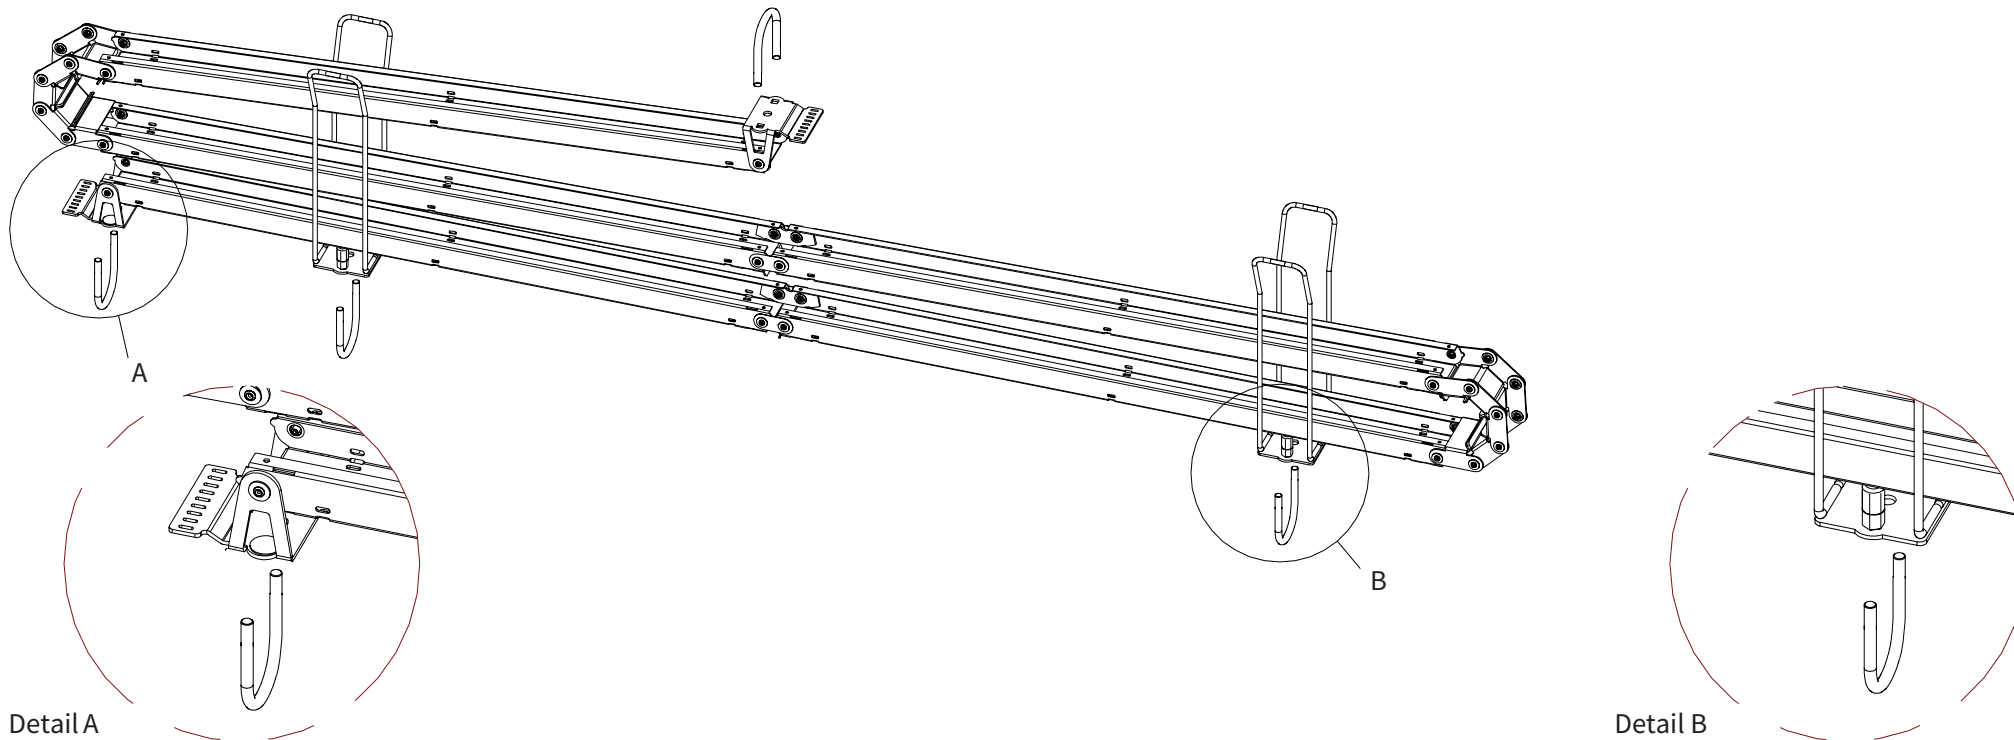

**ADMIRAL**  
STAGING

Drawings:

**Snake cable guide base 2 mtr - H 7 mtr black**

**RIKGSN207B**

Product: Snake cable guide base 2 mtr - H 7 mtr black

Code: RIKGSN207B

**ADMIRAL**  
STAGING

Detail C

Product: Snake cable guide base 2 mtr - H 7 mtr black

Code: RIKGSN207B

**ADMIRAL**  
STAGING

Product: Snake cable guide base 2 mtr - H 7 mtr black

Code: RIKGSN207B

Detail A

Detail B

Product: Snake cable guide base 2 mtr - H 7 mtr black

Code: RIKGSN207B

**ADMIRAL**  
STAGING

Detail A

Detail B

Assembly set for single tube is included in the RIKGSN207B

Product: Snake assembly set for single tube 50mm

Code: RIKGSN120B

Detail A

Detail B

Snake extension set for 30 truss

Snake extension set for 40 truss

Product: Snake extension set for 30 / 40 truss

Code: RIKGSN121B / RIKGSN122B