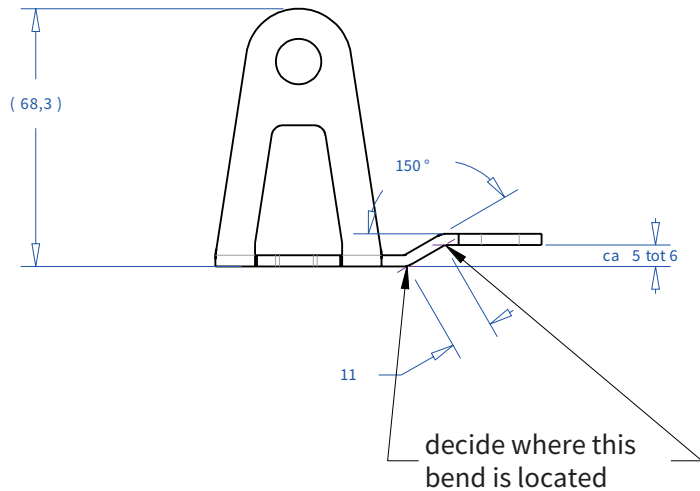

**ADMIRAL**  
STAGING

Drawings:

**Snake cable guide base 2 mtr - H 7 mtr black**

**RIKGSN207B**

Product: Snake cable guide base 2 mtr - H 7 mtr black

Code: RIKGSN207B

**ADMIRAL**  
STAGING

Detail C

Product: Snake cable guide base 2 mtr - H 7 mtr black

Code: RIKGSN207B

**ADMIRAL**  
STAGING

Product: Snake cable guide base 2 mtr - H 7 mtr black

Code: RIKGSN207B

Detail A

Detail B

Product: Snake cable guide base 2 mtr - H 7 mtr black

Code: RIKGSN207B

**ADMIRAL**  
STAGING

Detail A

Detail B

Assembly set for single tube is included in the RIKGSN207B

Product: Snake assembly set for single tube 50mm

Code: RIKGSN120B

Detail A

Detail B

Snake extension set for 30 truss

Snake extension set for 40 truss

Product: Snake extension set for 30 / 40 truss

Code: RIKGSN121B / RIKGSN122B