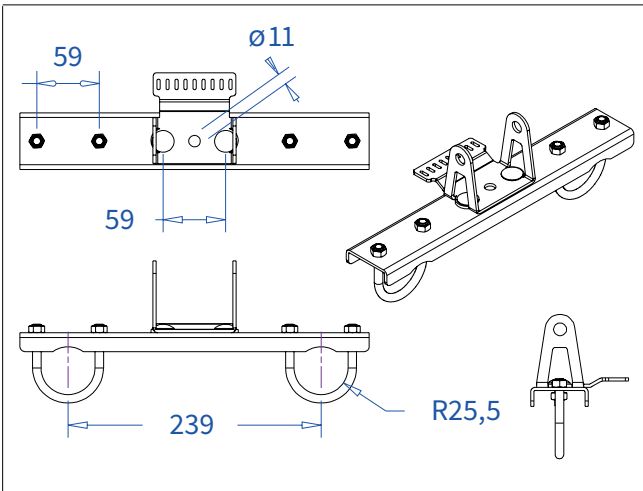

**ADMIRAL**  
STAGING

Drawings:

**Snake cable guide base 2 mtr - H 7 mtr black**

**RIKGSN207B**

Product: Snake cable guide base 2 mtr - H 7 mtr black

Code: RIKGSN207B

**ADMIRAL**  
STAGING

Detail C

Product: Snake cable guide base 2 mtr - H 7 mtr black

Code: RIKGSN207B

**ADMIRAL**  
STAGING

Product: Snake cable guide base 2 mtr - H 7 mtr black

Code: RIKGSN207B

Detail A

Detail B

Product: Snake cable guide base 2 mtr - H 7 mtr black

Code: RIKGSN207B

**ADMIRAL**  
STAGING

Detail A

Detail B

Assembly set for single tube is included in the RIKGSN207B

Product: Snake assembly set for single tube 50mm

Code: RIKGSN120B

Detail A

Detail B

Snake extension set for 30 truss

Snake extension set for 40 truss

Product: Snake extension set for 30 / 40 truss

Code: RIKGSN121B / RIKGSN122B