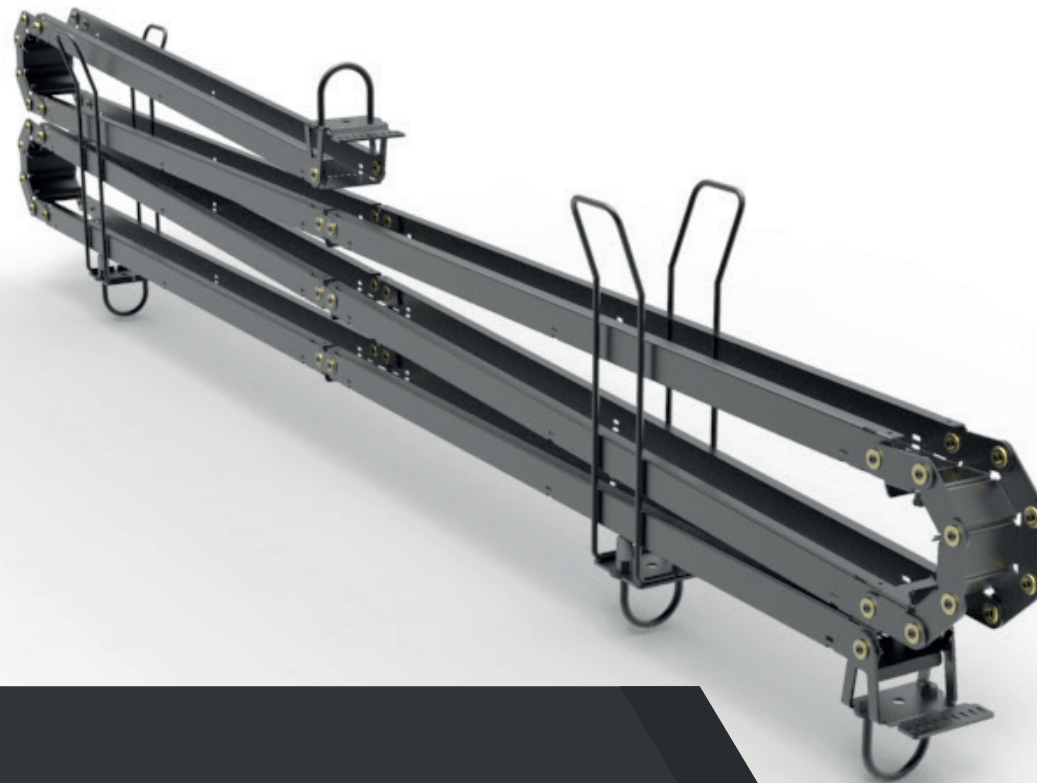

**ADMIRAL**  
STAGING

Drawings:

**Snake cable guide base 2 mtr - H 7 mtr black**

**RIKGSN207B**

Product: Snake cable guide base 2 mtr - H 7 mtr black

Code: RIKGSN207B

**ADMIRAL**  
STAGING

Detail C

Product: Snake cable guide base 2 mtr - H 7 mtr black

Code: RIKGSN207B

**ADMIRAL**  
STAGING

Product: Snake cable guide base 2 mtr - H 7 mtr black

Code: RIKGSN207B

Detail A

Detail B

Product: Snake cable guide base 2 mtr - H 7 mtr black

Code: RIKGSN207B

**ADMIRAL**  
STAGING

Detail A

Detail B

Assembly set for single tube is included in the RIKGSN207B

Product: Snake assembly set for single tube 50mm

Code: RIKGSN120B

Detail A

Detail B

Snake extension set for 30 truss

Snake extension set for 40 truss

Product: Snake extension set for 30 / 40 truss

Code: RIKGSN121B / RIKGSN122B