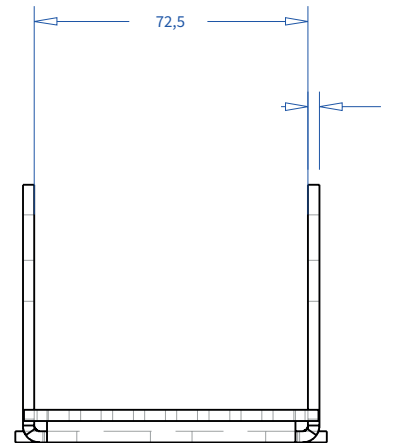

**ADMIRAL**  
STAGING

Drawings:

**Snake cable guide base 2 mtr - H 7 mtr black**

**RIKGSN207B**

Product: Snake cable guide base 2 mtr - H 7 mtr black

Code: RIKGSN207B

**ADMIRAL**  
STAGING

Detail C

Product: Snake cable guide base 2 mtr - H 7 mtr black

Code: RIKGSN207B

**ADMIRAL**  
STAGING

Product: Snake cable guide base 2 mtr - H 7 mtr black

Code: RIKGSN207B

Detail A

Detail B

Product: Snake cable guide base 2 mtr - H 7 mtr black

Code: RIKGSN207B

**ADMIRAL**  
STAGING

Detail A

Detail B

Assembly set for single tube is included in the RIKGSN207B

Product: Snake assembly set for single tube 50mm

Code: RIKGSN120B

Detail A