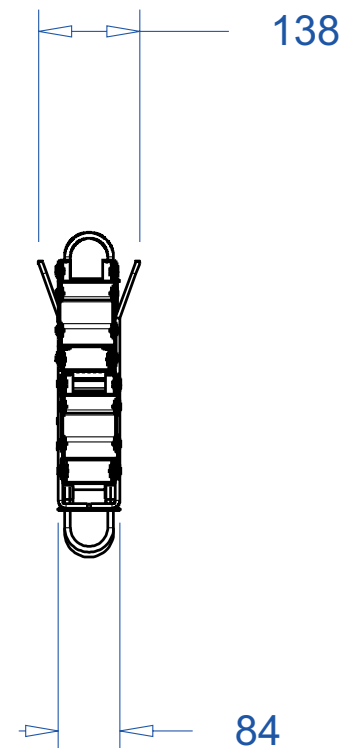

**ADMIRAL**  
STAGING

Drawings:

**Snake cable guide base 2 mtr - H 7 mtr black**

**RIKGSN207B**

Product: Snake cable guide base 2 mtr - H 7 mtr black

Code: RIKGSN207B

**ADMIRAL**  
STAGING

Detail C

Product: Snake cable guide base 2 mtr - H 7 mtr black

Code: RIKGSN207B

**ADMIRAL**  
STAGING

Product: Snake cable guide base 2 mtr - H 7 mtr black

Code: RIKGSN207B

Detail A

Detail B

Product: Snake cable guide base 2 mtr - H 7 mtr black

Code: RIKGSN207B

**ADMIRAL**  
STAGING

Detail A

Detail B

Assembly set for single tube is included in the RIKGSN207B

Product: Snake assembly set for single tube 50mm

Code: RIKGSN120B

Detail A

Detail B

Snake extension set for 30 truss

Snake extension set for 40 truss

Product: Snake extension set for 30 / 40 truss

Code: RIKGSN121B / RIKGSN122B