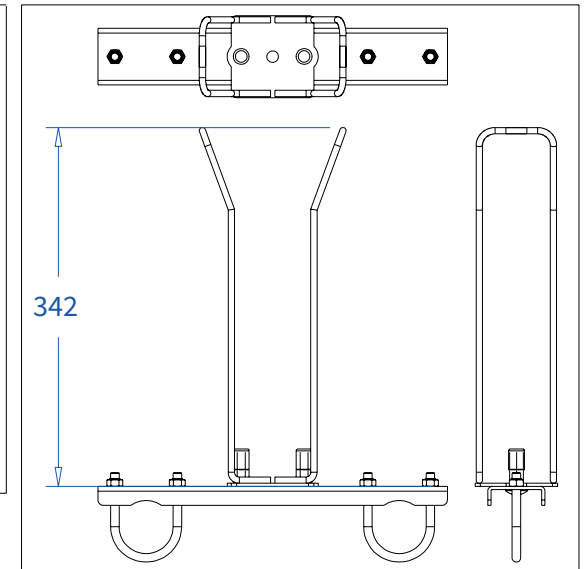

**ADMIRAL**  
STAGING

Drawings:

**Snake cable guide base 2 mtr - H 7 mtr black**

**RIKGSN207B**

Product: Snake cable guide base 2 mtr - H 7 mtr black

Code: RIKGSN207B

**ADMIRAL**  
STAGING

Detail C

Product: Snake cable guide base 2 mtr - H 7 mtr black

Code: RIKGSN207B

**ADMIRAL**  
STAGING

Product: Snake cable guide base 2 mtr - H 7 mtr black

Code: RIKGSN207B

Detail A

Detail B

Product: Snake cable guide base 2 mtr - H 7 mtr black

Code: RIKGSN207B

**ADMIRAL**  
STAGING

Detail A

Detail B

Assembly set for single tube is included in the RIKGSN207B

Product: Snake assembly set for single tube 50mm

Code: RIKGSN120B

Detail A

Detail B

Snake extension set for 30 truss

Snake extension set for 40 truss

Product: Snake extension set for 30 / 40 truss

Code: RIKGSN121B / RIKGSN122B