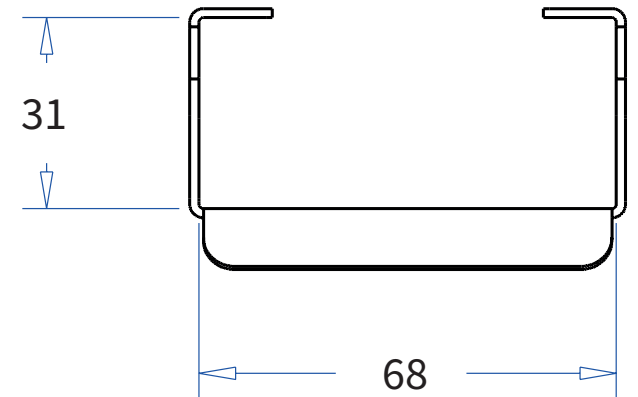

**ADMIRAL**  
STAGING

Drawings:

**Snake cable guide base 2 mtr - H 7 mtr black**

**RIKGSN207B**

Product: Snake cable guide base 2 mtr - H 7 mtr black

Code: RIKGSN207B

**ADMIRAL**  
STAGING

Detail C

Product: Snake cable guide base 2 mtr - H 7 mtr black

Code: RIKGSN207B

**ADMIRAL**  
STAGING

Product: Snake cable guide base 2 mtr - H 7 mtr black

Code: RIKGSN207B

Detail A

Detail B

Product: Snake cable guide base 2 mtr - H 7 mtr black

Code: RIKGSN207B

**ADMIRAL**  
STAGING

Detail A

Detail B

Assembly set for single tube is included in the RIKGSN207B

Product: Snake assembly set for single tube 50mm

Code: RIKGSN120B

Detail A