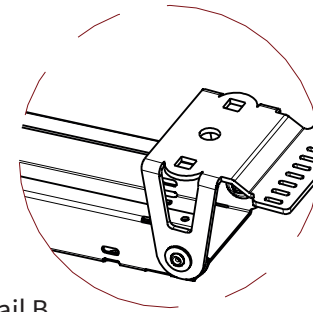

**ADMIRAL**  
STAGING

Drawings:

**Snake cable guide base 2 mtr - H 7 mtr black**

**RIKGSN207B**

Product: Snake cable guide base 2 mtr - H 7 mtr black

Code: RIKGSN207B

**ADMIRAL**  
STAGING

Detail C

Product: Snake cable guide base 2 mtr - H 7 mtr black

Code: RIKGSN207B

**ADMIRAL**  
STAGING

Product: Snake cable guide base 2 mtr - H 7 mtr black

Code: RIKGSN207B

Detail A

Detail B

Product: Snake cable guide base 2 mtr - H 7 mtr black

Code: RIKGSN207B

**ADMIRAL**  
STAGING

Detail A

Detail B

Assembly set for single tube is included in the RIKGSN207B

Product: Snake assembly set for single tube 50mm

Code: RIKGSN120B

Detail A