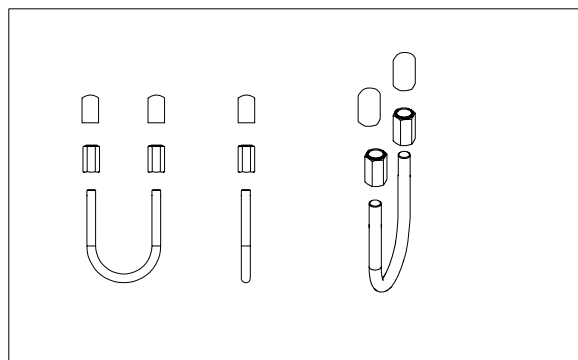

**ADMIRAL**  
STAGING

Drawings:

**Snake cable guide base 2 mtr - H 7 mtr black**

**RIKGSN207B**

Product: Snake cable guide base 2 mtr - H 7 mtr black

Code: RIKGSN207B

**ADMIRAL**  
STAGING

Detail C

Product: Snake cable guide base 2 mtr - H 7 mtr black

Code: RIKGSN207B

**ADMIRAL**  
STAGING

Product: Snake cable guide base 2 mtr - H 7 mtr black

Code: RIKGSN207B

Detail A

Detail B

Product: Snake cable guide base 2 mtr - H 7 mtr black

Code: RIKGSN207B

**ADMIRAL**  
STAGING

Detail A

Detail B

Assembly set for single tube is included in the RIKGSN207B

Product: Snake assembly set for single tube 50mm

Code: RIKGSN120B

Detail A

Detail B

Snake extension set for 30 truss

Snake extension set for 40 truss

Product: Snake extension set for 30 / 40 truss

Code: RIKGSN121B / RIKGSN122B