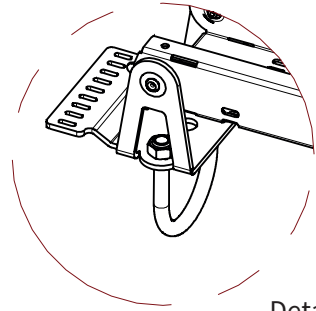

**ADMIRAL**  
STAGING

Drawings:

**Snake cable guide base 2 mtr - H 7 mtr black**

**RIKGSN207B**

Product: Snake cable guide base 2 mtr - H 7 mtr black

Code: RIKGSN207B

**ADMIRAL**  
STAGING

Detail C

Product: Snake cable guide base 2 mtr - H 7 mtr black

Code: RIKGSN207B

**ADMIRAL**  
STAGING

Product: Snake cable guide base 2 mtr - H 7 mtr black

Code: RIKGSN207B

Detail A

Detail B

Product: Snake cable guide base 2 mtr - H 7 mtr black

Code: RIKGSN207B

**ADMIRAL**  
STAGING

Detail A

Detail B

Assembly set for single tube is included in the RIKGSN207B

Product: Snake assembly set for single tube 50mm

Code: RIKGSN120B

Detail A