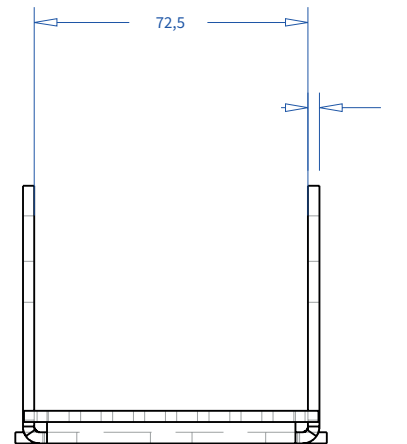

ADMIRAL
STAGING

Drawings:
Snake cable guide base 3 mtr - H 6 mtr
RIKGSN306

Product: Snake cable guide base 3 mtr - H 6 mtr

Code: RIKGSN306

ADMIRAL
STAGING

Detail C

Product: Snake cable guide base 3 mtr - H 6 mtr

Code: RIKGSN306

ADMIRAL
STAGING

Product: Snake cable guide base 3 mtr - H 6 mtr

Code: RIKGSN306

Detail A

Detail B

Product: Snake cable guide base 3 mtr - H 6 mtr

Code: RIKGSN306

Detail A

Detail B

Assembly set for single tube is included in the RIKGSN306

Product: Snake assembly set for single tube 50mm

Code: RIKGSN120

Detail A

Detail B

Snake extension set for 30 truss