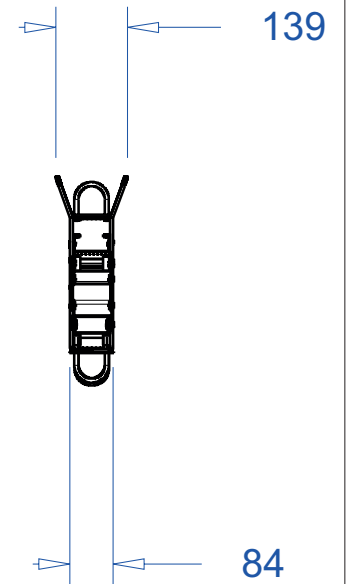

ADMIRAL
STAGING

Drawings:
Snake cable guide base 3 mtr - H 6 mtr
RIKGSN306

Product: Snake cable guide base 3 mtr - H 6 mtr

Code: RIKGSN306

ADMIRAL
STAGING

Detail C

Product: Snake cable guide base 3 mtr - H 6 mtr

Code: RIKGSN306

ADMIRAL
STAGING

Product: Snake cable guide base 3 mtr - H 6 mtr

Code: RIKGSN306

Detail A

Detail B

Product: Snake cable guide base 3 mtr - H 6 mtr

Code: RIKGSN306

Detail A

Detail B

Assembly set for single tube is included in the RIKGSN306

Product: Snake assembly set for single tube 50mm

Code: RIKGSN120

Detail A

Detail B

Snake extension set for 30 truss

Snake extension set for 40 truss

Product: Snake extension set for 30 / 40 truss

Code: RIKGSN121 / RIKGSN122