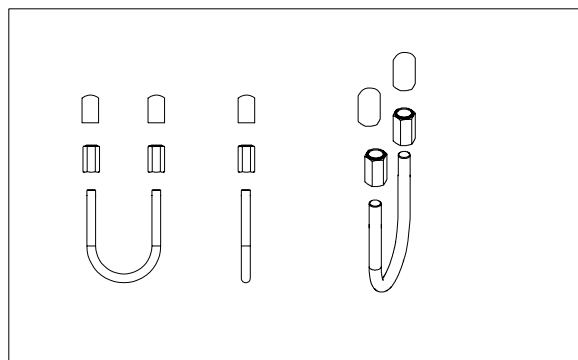

ADMIRAL
STAGING

Drawings:
Snake cable guide base 3 mtr - H 6 mtr
RIKGSN306

Product: Snake cable guide base 3 mtr - H 6 mtr

Code: RIKGSN306

ADMIRAL
STAGING

Detail C

Product: Snake cable guide base 3 mtr - H 6 mtr

Code: RIKGSN306

ADMIRAL
STAGING

Product: Snake cable guide base 3 mtr - H 6 mtr

Code: RIKGSN306

Detail A

Detail B

Product: Snake cable guide base 3 mtr - H 6 mtr

Code: RIKGSN306

Detail A

Detail B

Assembly set for single tube is included in the RIKGSN306

Product: Snake assembly set for single tube 50mm

Code: RIKGSN120

Detail A

Detail B

Snake extension set for 30 truss

Snake extension set for 40 truss

Product: Snake extension set for 30 / 40 truss

Code: RIKGSN121 / RIKGSN122