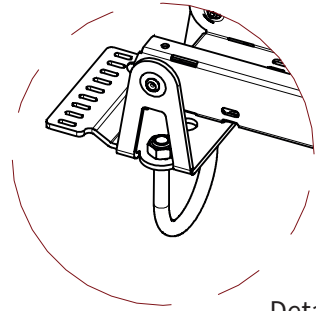

ADMIRAL
STAGING

Drawings:
Snake cable guide base 3 mtr - H 6 mtr
RIKGSN306

Product: Snake cable guide base 3 mtr - H 6 mtr

Code: RIKGSN306

ADMIRAL
STAGING

Detail C

Product: Snake cable guide base 3 mtr - H 6 mtr

Code: RIKGSN306

ADMIRAL
STAGING

Product: Snake cable guide base 3 mtr - H 6 mtr

Code: RIKGSN306

Detail A

Detail B

Product: Snake cable guide base 3 mtr - H 6 mtr

Code: RIKGSN306

Detail A

Detail B

Assembly set for single tube is included in the RIKGSN306

Product: Snake assembly set for single tube 50mm

Code: RIKGSN120

Detail A

Detail B

Snake extension set for 30 truss