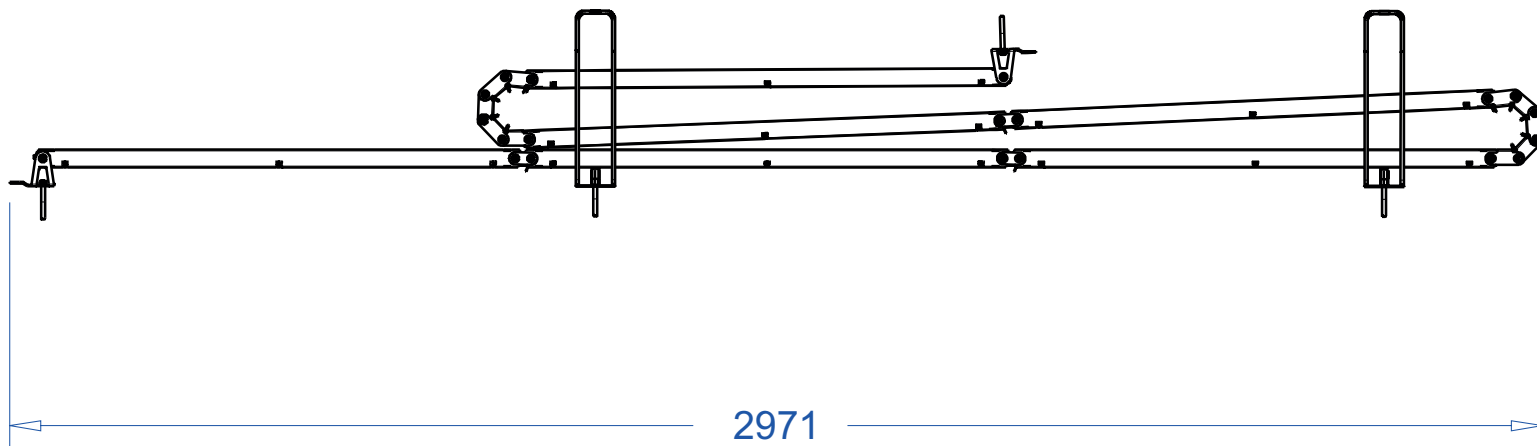

ADMIRAL
STAGING

Drawings:
Snake cable guide base 3 mtr - H 6 mtr
RIKGSN306

Product: Snake cable guide base 3 mtr - H 6 mtr

Code: RIKGSN306

ADMIRAL
STAGING

Detail C

Product: Snake cable guide base 3 mtr - H 6 mtr

Code: RIKGSN306

ADMIRAL
STAGING

Product: Snake cable guide base 3 mtr - H 6 mtr

Code: RIKGSN306

Detail A

Detail B

Product: Snake cable guide base 3 mtr - H 6 mtr

Code: RIKGSN306

Detail A

Detail B

Assembly set for single tube is included in the RIKGSN306

Product: Snake assembly set for single tube 50mm

Code: RIKGSN120

Detail A

Detail B

Snake extension set for 30 truss

Snake extension set for 40 truss

Product: Snake extension set for 30 / 40 truss

Code: RIKGSN121 / RIKGSN122