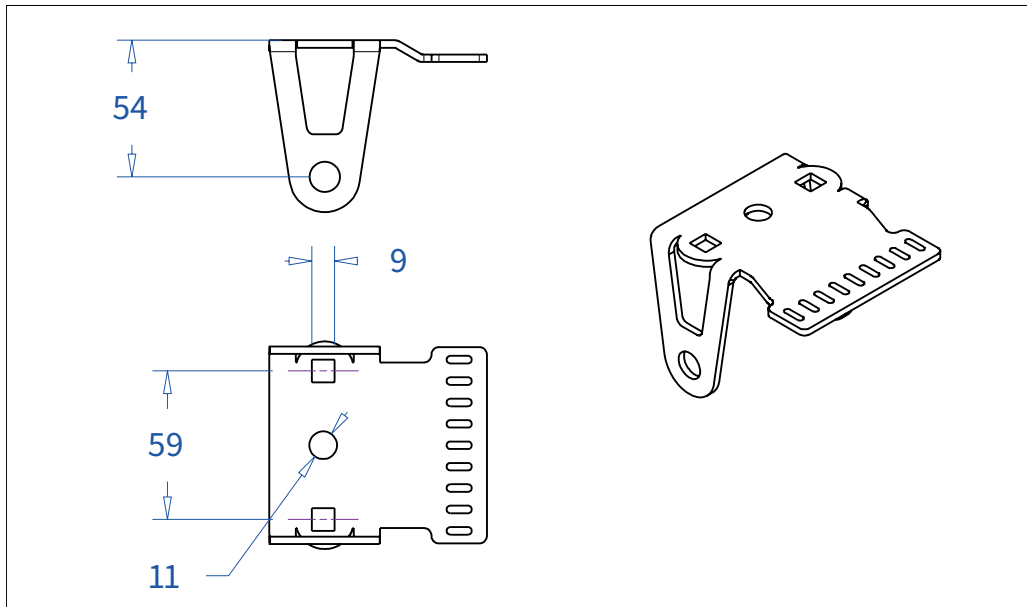

ADMIRAL
STAGING

Drawings:
Snake cable guide base 3 mtr - H 6 mtr
RIKGSN306

Product: Snake cable guide base 3 mtr - H 6 mtr

Code: RIKGSN306

ADMIRAL
STAGING

Detail C

Product: Snake cable guide base 3 mtr - H 6 mtr

Code: RIKGSN306

ADMIRAL
STAGING

Product: Snake cable guide base 3 mtr - H 6 mtr

Code: RIKGSN306

Detail A

Detail B

Product: Snake cable guide base 3 mtr - H 6 mtr

Code: RIKGSN306

Detail A

Detail B

Assembly set for single tube is included in the RIKGSN306

Product: Snake assembly set for single tube 50mm

Code: RIKGSN120

Detail A

Detail B

Snake extension set for 30 truss

Snake extension set for 40 truss

Product: Snake extension set for 30 / 40 truss

Code: RIKGSN121 / RIKGSN122