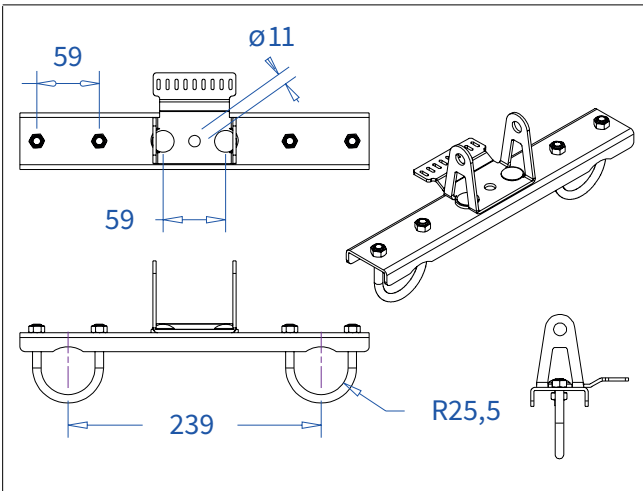

ADMIRAL
STAGING

Drawings:
Snake cable guide base 3 mtr - H 6 mtr
RIKGSN306

Product: Snake cable guide base 3 mtr - H 6 mtr

Code: RIKGSN306

ADMIRAL
STAGING

Detail C

Product: Snake cable guide base 3 mtr - H 6 mtr

Code: RIKGSN306

ADMIRAL
STAGING

Product: Snake cable guide base 3 mtr - H 6 mtr

Code: RIKGSN306

Detail A

Detail B

Product: Snake cable guide base 3 mtr - H 6 mtr

Code: RIKGSN306

Detail A

Detail B

Assembly set for single tube is included in the RIKGSN306

Product: Snake assembly set for single tube 50mm

Code: RIKGSN120

Detail A

Detail B

Snake extension set for 30 truss

Snake extension set for 40 truss

Product: Snake extension set for 30 / 40 truss

Code: RIKGSN121 / RIKGSN122