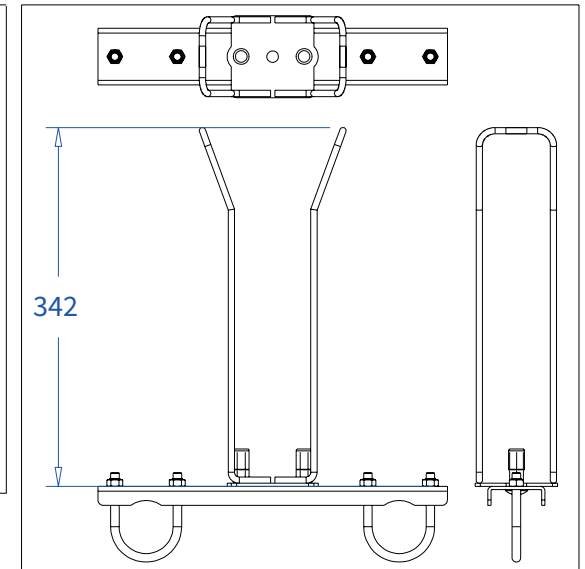

ADMIRAL
STAGING

Drawings:
Snake cable guide base 3 mtr - H 6 mtr
RIKGSN306

Product: Snake cable guide base 3 mtr - H 6 mtr

Code: RIKGSN306

ADMIRAL
STAGING

Detail C

Product: Snake cable guide base 3 mtr - H 6 mtr

Code: RIKGSN306

ADMIRAL
STAGING

Product: Snake cable guide base 3 mtr - H 6 mtr

Code: RIKGSN306

Detail A

Detail B

Product: Snake cable guide base 3 mtr - H 6 mtr

Code: RIKGSN306

Detail A

Detail B

Assembly set for single tube is included in the RIKGSN306

Product: Snake assembly set for single tube 50mm

Code: RIKGSN120

Detail A

Detail B

Snake extension set for 30 truss

Snake extension set for 40 truss

Product: Snake extension set for 30 / 40 truss

Code: RIKGSN121 / RIKGSN122