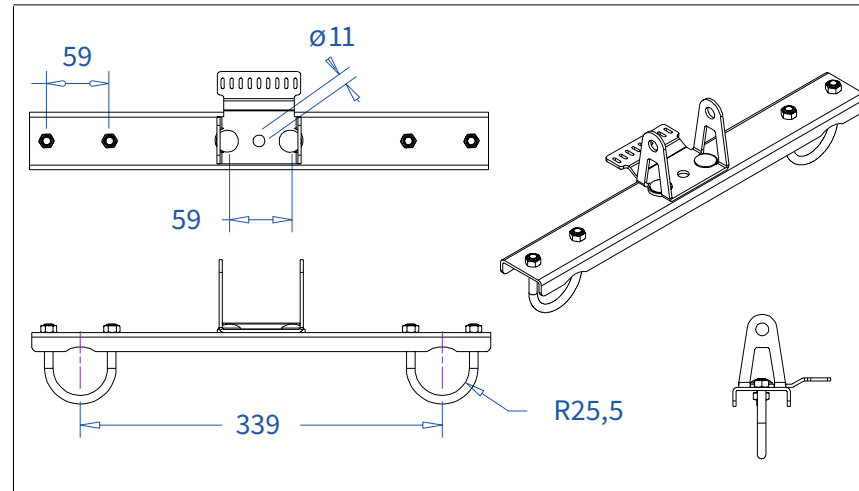

ADMIRAL
STAGING

Drawings:
Snake cable guide base 3 mtr - H 6 mtr
RIKGSN306

Product: Snake cable guide base 3 mtr - H 6 mtr

Code: RIKGSN306

ADMIRAL
STAGING

Detail C

Product: Snake cable guide base 3 mtr - H 6 mtr

Code: RIKGSN306

ADMIRAL
STAGING

Product: Snake cable guide base 3 mtr - H 6 mtr

Code: RIKGSN306

Detail A

Detail B

Product: Snake cable guide base 3 mtr - H 6 mtr

Code: RIKGSN306

Detail A

Detail B

Assembly set for single tube is included in the RIKGSN306

Product: Snake assembly set for single tube 50mm

Code: RIKGSN120

Detail A

Detail B

Snake extension set for 30 truss

Snake extension set for 40 truss

Product: Snake extension set for 30 / 40 truss

Code: RIKGSN121 / RIKGSN122