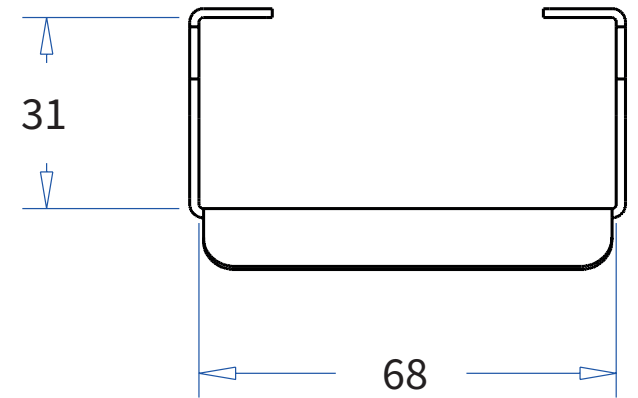

ADMIRAL
STAGING

Drawings:
Snake cable guide base 3 mtr - H 6 mtr
RIKGSN306

Product: Snake cable guide base 3 mtr - H 6 mtr

Code: RIKGSN306

ADMIRAL
STAGING

Detail C

Product: Snake cable guide base 3 mtr - H 6 mtr

Code: RIKGSN306

ADMIRAL
STAGING

Product: Snake cable guide base 3 mtr - H 6 mtr

Code: RIKGSN306

Detail A

Detail B

Product: Snake cable guide base 3 mtr - H 6 mtr

Code: RIKGSN306

Detail A

Detail B

Assembly set for single tube is included in the RIKGSN306

Product: Snake assembly set for single tube 50mm

Code: RIKGSN120

Detail A

Detail B

Snake extension set for 30 truss