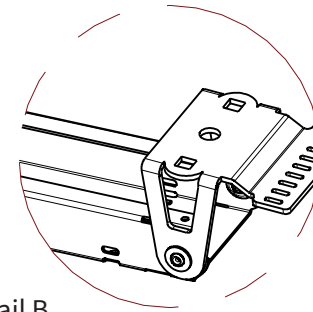

ADMIRAL
STAGING

Drawings:
Snake cable guide base 3 mtr - H 6 mtr
RIKGSN306

Product: Snake cable guide base 3 mtr - H 6 mtr

Code: RIKGSN306

ADMIRAL
STAGING

Detail C

Product: Snake cable guide base 3 mtr - H 6 mtr

Code: RIKGSN306

ADMIRAL
STAGING

Product: Snake cable guide base 3 mtr - H 6 mtr

Code: RIKGSN306

Detail A

Detail B

Product: Snake cable guide base 3 mtr - H 6 mtr

Code: RIKGSN306

Detail A

Detail B

Assembly set for single tube is included in the RIKGSN306

Product: Snake assembly set for single tube 50mm

Code: RIKGSN120

Detail A

Detail B

Snake extension set for 30 truss