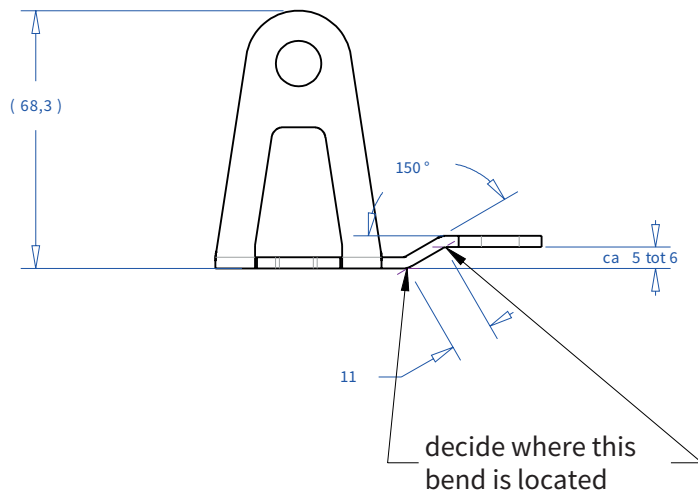

ADMIRAL
STAGING

Drawings:
Snake cable guide base 3 mtr - H 6 mtr
RIKGSN306

Product: Snake cable guide base 3 mtr - H 6 mtr

Code: RIKGSN306

ADMIRAL
STAGING

Detail C

Product: Snake cable guide base 3 mtr - H 6 mtr

Code: RIKGSN306

ADMIRAL
STAGING

Product: Snake cable guide base 3 mtr - H 6 mtr

Code: RIKGSN306

Detail A

Detail B

Product: Snake cable guide base 3 mtr - H 6 mtr

Code: RIKGSN306

Detail A

Detail B

Assembly set for single tube is included in the RIKGSN306

Product: Snake assembly set for single tube 50mm

Code: RIKGSN120

Detail A

Detail B

Snake extension set for 30 truss

Snake extension set for 40 truss

Product: Snake extension set for 30 / 40 truss

Code: RIKGSN121 / RIKGSN122