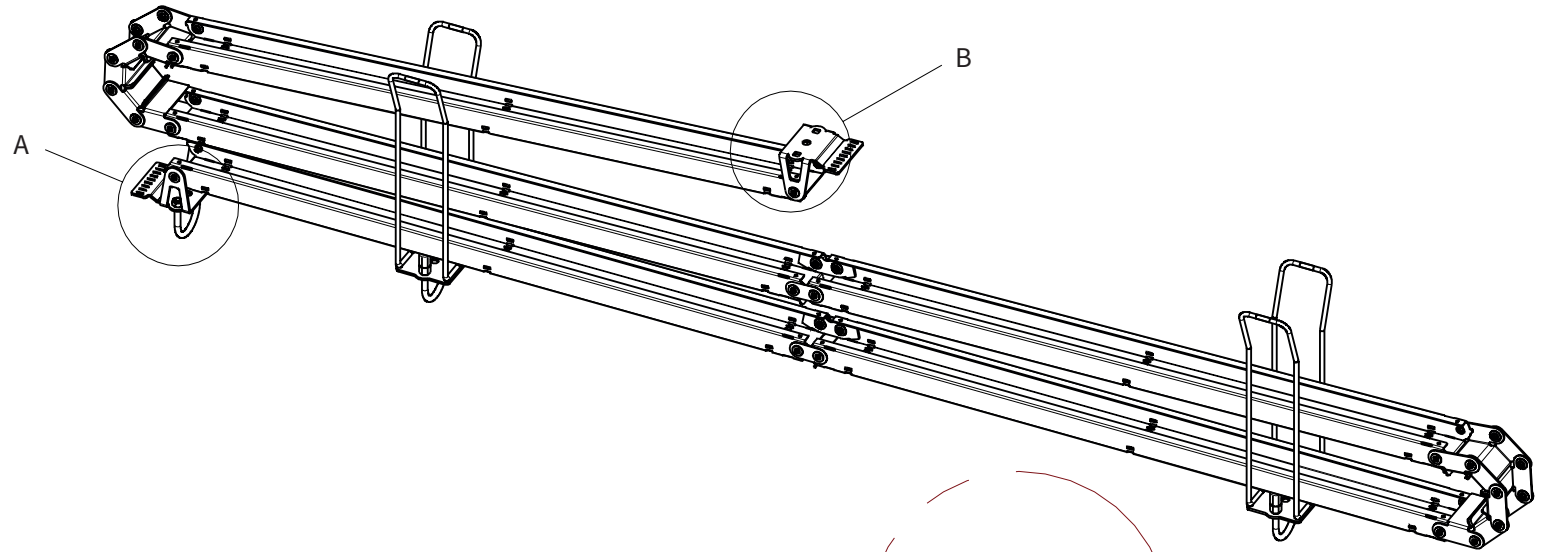

ADMIRAL
STAGING

Drawings:
Snake cable guide base 3 mtr - H 6 mtr
RIKGSN306

Product: Snake cable guide base 3 mtr - H 6 mtr

Code: RIKGSN306

ADMIRAL
STAGING

Detail C

Product: Snake cable guide base 3 mtr - H 6 mtr

Code: RIKGSN306

ADMIRAL
STAGING

Product: Snake cable guide base 3 mtr - H 6 mtr

Code: RIKGSN306

Detail A

Detail B

Product: Snake cable guide base 3 mtr - H 6 mtr

Code: RIKGSN306

Detail A

Detail B

Assembly set for single tube is included in the RIKGSN306

Product: Snake assembly set for single tube 50mm

Code: RIKGSN120

Detail A

Detail B

Snake extension set for 30 truss

Snake extension set for 40 truss

Product: Snake extension set for 30 / 40 truss

Code: RIKGSN121 / RIKGSN122