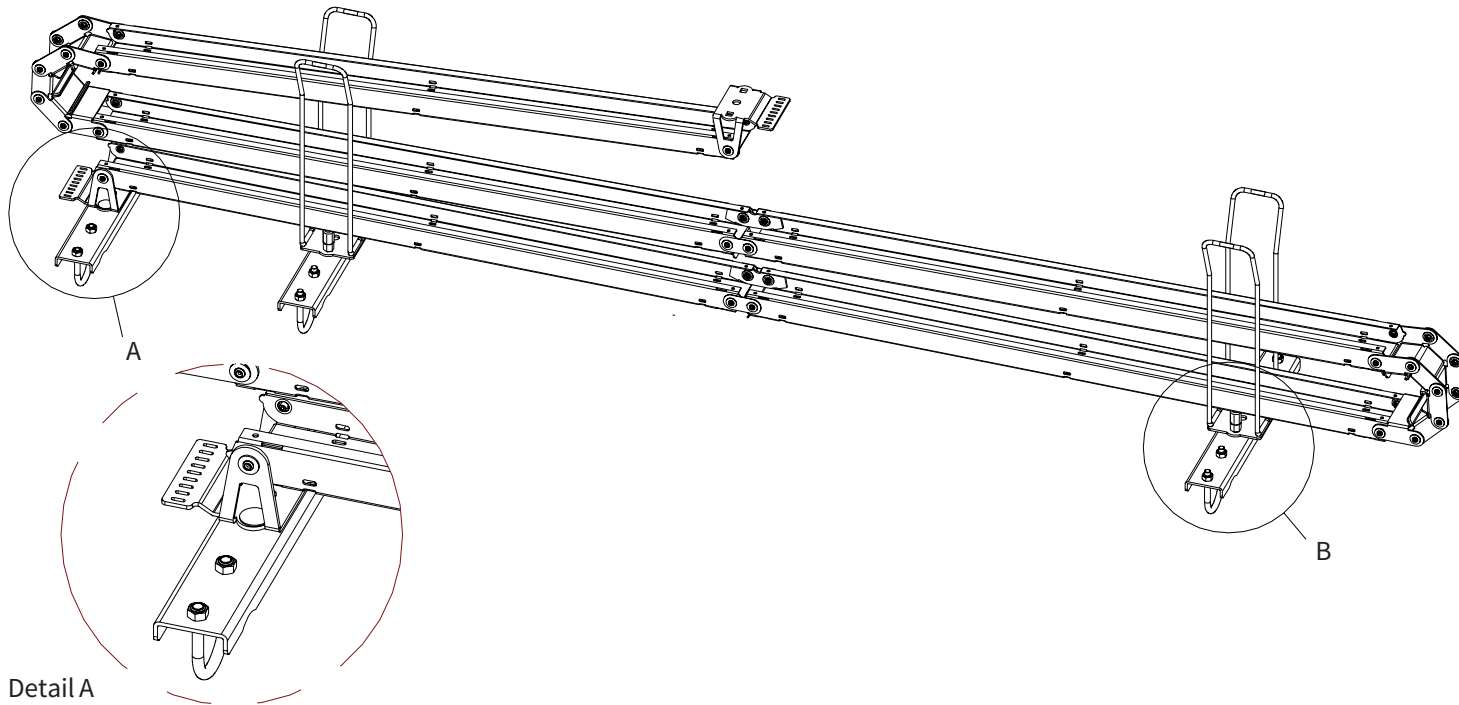

ADMIRAL
STAGING

Drawings:
Snake cable guide base 3 mtr - H 6 mtr
RIKGSN306

Product: Snake cable guide base 3 mtr - H 6 mtr

Code: RIKGSN306

ADMIRAL
STAGING

Detail C

Product: Snake cable guide base 3 mtr - H 6 mtr

Code: RIKGSN306

ADMIRAL
STAGING

Product: Snake cable guide base 3 mtr - H 6 mtr

Code: RIKGSN306

Detail A

Detail B

Product: Snake cable guide base 3 mtr - H 6 mtr

Code: RIKGSN306

Detail A

Detail B

Assembly set for single tube is included in the RIKGSN306

Product: Snake assembly set for single tube 50mm

Code: RIKGSN120

Detail A

Detail B

Snake extension set for 30 truss

Snake extension set for 40 truss

Product: Snake extension set for 30 / 40 truss

Code: RIKGSN121 / RIKGSN122