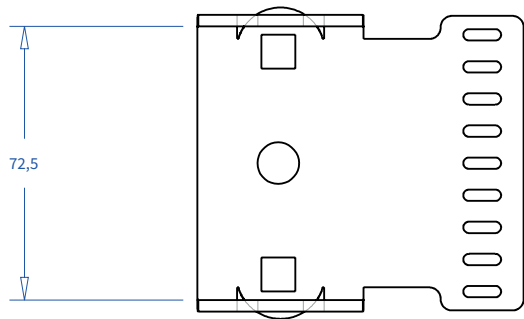

ADMIRAL
STAGING

Drawings:
Snake cable guide base 3 mtr - H 6 mtr
RIKGSN306

Product: Snake cable guide base 3 mtr - H 6 mtr

Code: RIKGSN306

ADMIRAL
STAGING

Detail C

Product: Snake cable guide base 3 mtr - H 6 mtr

Code: RIKGSN306

ADMIRAL
STAGING

Product: Snake cable guide base 3 mtr - H 6 mtr

Code: RIKGSN306

Detail A

Detail B

Product: Snake cable guide base 3 mtr - H 6 mtr

Code: RIKGSN306

Detail A

Detail B

Assembly set for single tube is included in the RIKGSN306

Product: Snake assembly set for single tube 50mm

Code: RIKGSN120

Detail A

Detail B

Snake extension set for 30 truss

Snake extension set for 40 truss

Product: Snake extension set for 30 / 40 truss

Code: RIKGSN121 / RIKGSN122