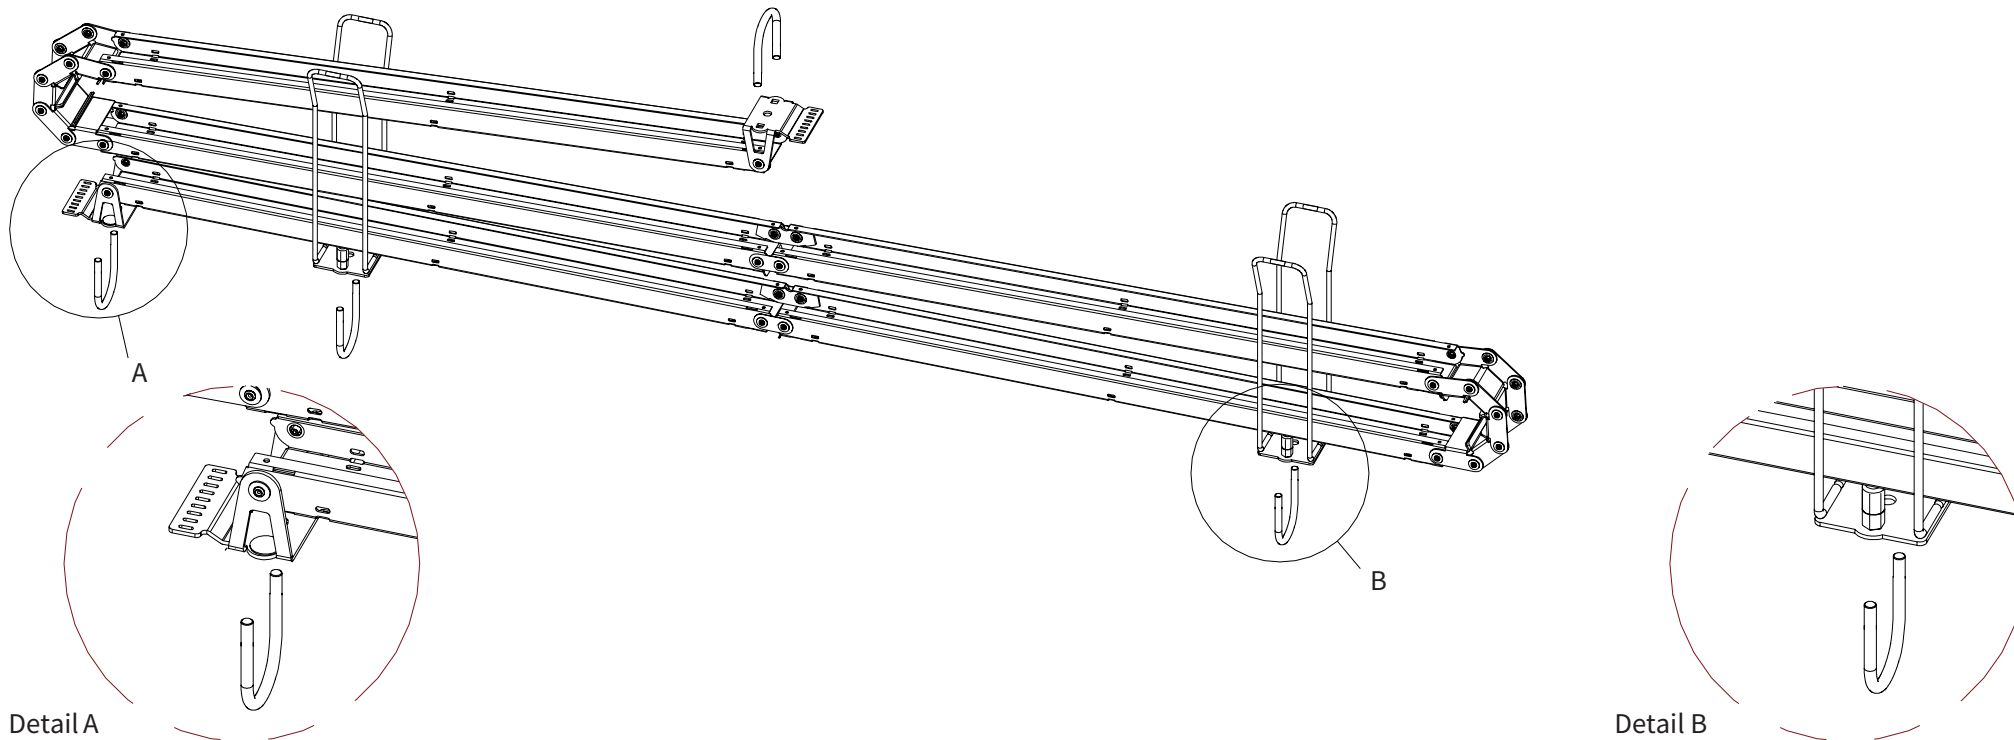

ADMIRAL
STAGING

Drawings:
Snake cable guide base 3 mtr - H 6 mtr
RIKGSN306

Product: Snake cable guide base 3 mtr - H 6 mtr

Code: RIKGSN306

ADMIRAL
STAGING

Detail C

Product: Snake cable guide base 3 mtr - H 6 mtr

Code: RIKGSN306

ADMIRAL
STAGING

Product: Snake cable guide base 3 mtr - H 6 mtr

Code: RIKGSN306

Detail A

Detail B

Product: Snake cable guide base 3 mtr - H 6 mtr

Code: RIKGSN306

Detail A

Detail B

Assembly set for single tube is included in the RIKGSN306

Product: Snake assembly set for single tube 50mm

Code: RIKGSN120

Detail A

Detail B

Snake extension set for 30 truss

Snake extension set for 40 truss

Product: Snake extension set for 30 / 40 truss

Code: RIKGSN121 / RIKGSN122