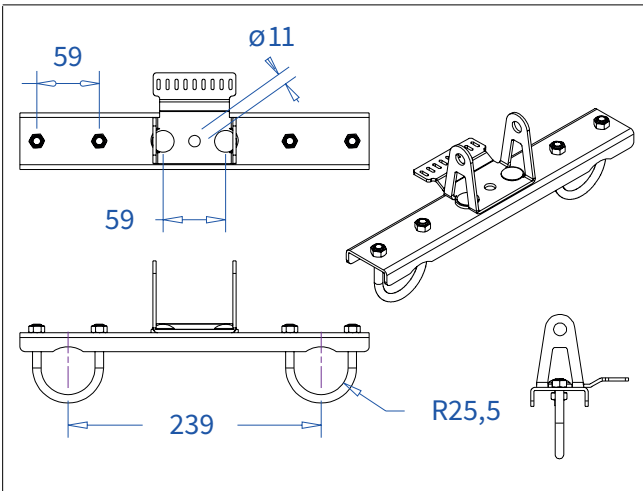

Product: Snake cable guide base 3 mtr - H 6 mtr black

Code: RIKGSN306B

ADMIRAL
STAGING

Product: Snake cable guide base 3 mtr - H 6 mtr black

Code: RIKGSN306B

Detail A

Detail B

Product: Snake cable guide base 3 mtr - H 6 mtr black

Code: RIKGSN306B

ADMIRAL
STAGING

Detail A

Detail B

Assembly set for single tube is included in the RIKGSN306B

Product: Snake assembly set for single tube 50mm

Code: RIKGSN120B

Detail A

Detail B

Snake extension set for 30 truss

Snake extension set for 40 truss

Product: Snake extension set for 30 / 40 truss

Code: RIKGSN121B / RIKGSN122B