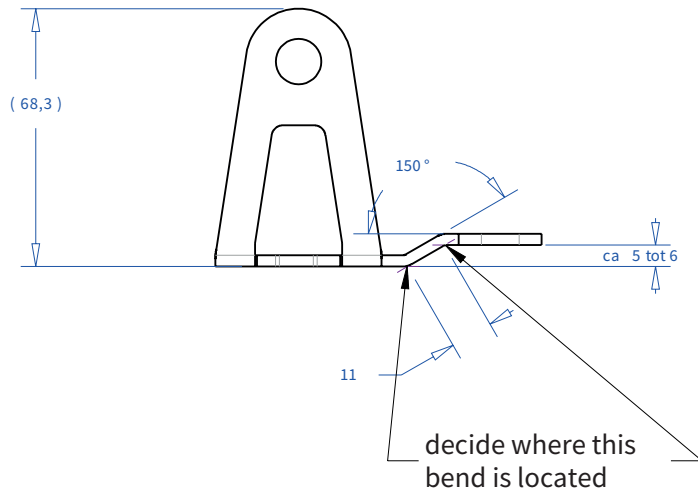

ADMIRAL
STAGING

Drawings:

Snake cable guide base 3 mtr - H 6 mtr black

RIKGSN306B

Product: Snake cable guide base 3 mtr - H 6 mtr black

Code: RIKGSN306B

ADMIRAL
STAGING

Detail C

Product: Snake cable guide base 3 mtr - H 6 mtr black

Code: RIKGSN306B

ADMIRAL
STAGING

Product: Snake cable guide base 3 mtr - H 6 mtr black

Code: RIKGSN306B

Detail A

Detail B

Product: Snake cable guide base 3 mtr - H 6 mtr black

Code: RIKGSN306B

ADMIRAL
STAGING

Detail A

Detail B

Assembly set for single tube is included in the RIKGSN306B

Product: Snake assembly set for single tube 50mm

Code: RIKGSN120B

Detail A

Detail B

Snake extension set for 30 truss

Snake extension set for 40 truss

Product: Snake extension set for 30 / 40 truss

Code: RIKGSN121B / RIKGSN122B