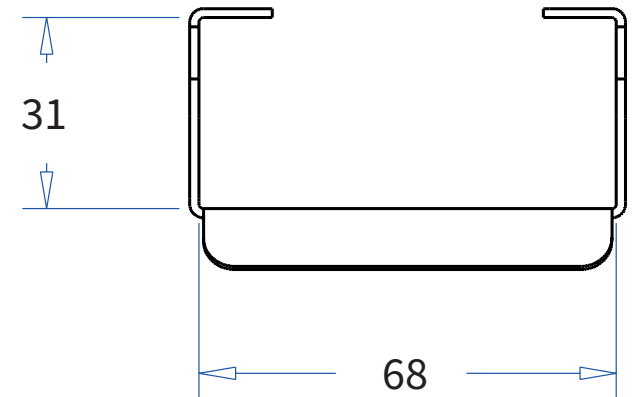

ADMIRAL
STAGING

Drawings:

Snake cable guide base 3 mtr - H 6 mtr black

RIKGSN306B

Product: Snake cable guide base 3 mtr - H 6 mtr black

Code: RIKGSN306B

ADMIRAL
STAGING

Detail C

Product: Snake cable guide base 3 mtr - H 6 mtr black

Code: RIKGSN306B

ADMIRAL
STAGING

Product: Snake cable guide base 3 mtr - H 6 mtr black

Code: RIKGSN306B

Detail A

Detail B

Product: Snake cable guide base 3 mtr - H 6 mtr black