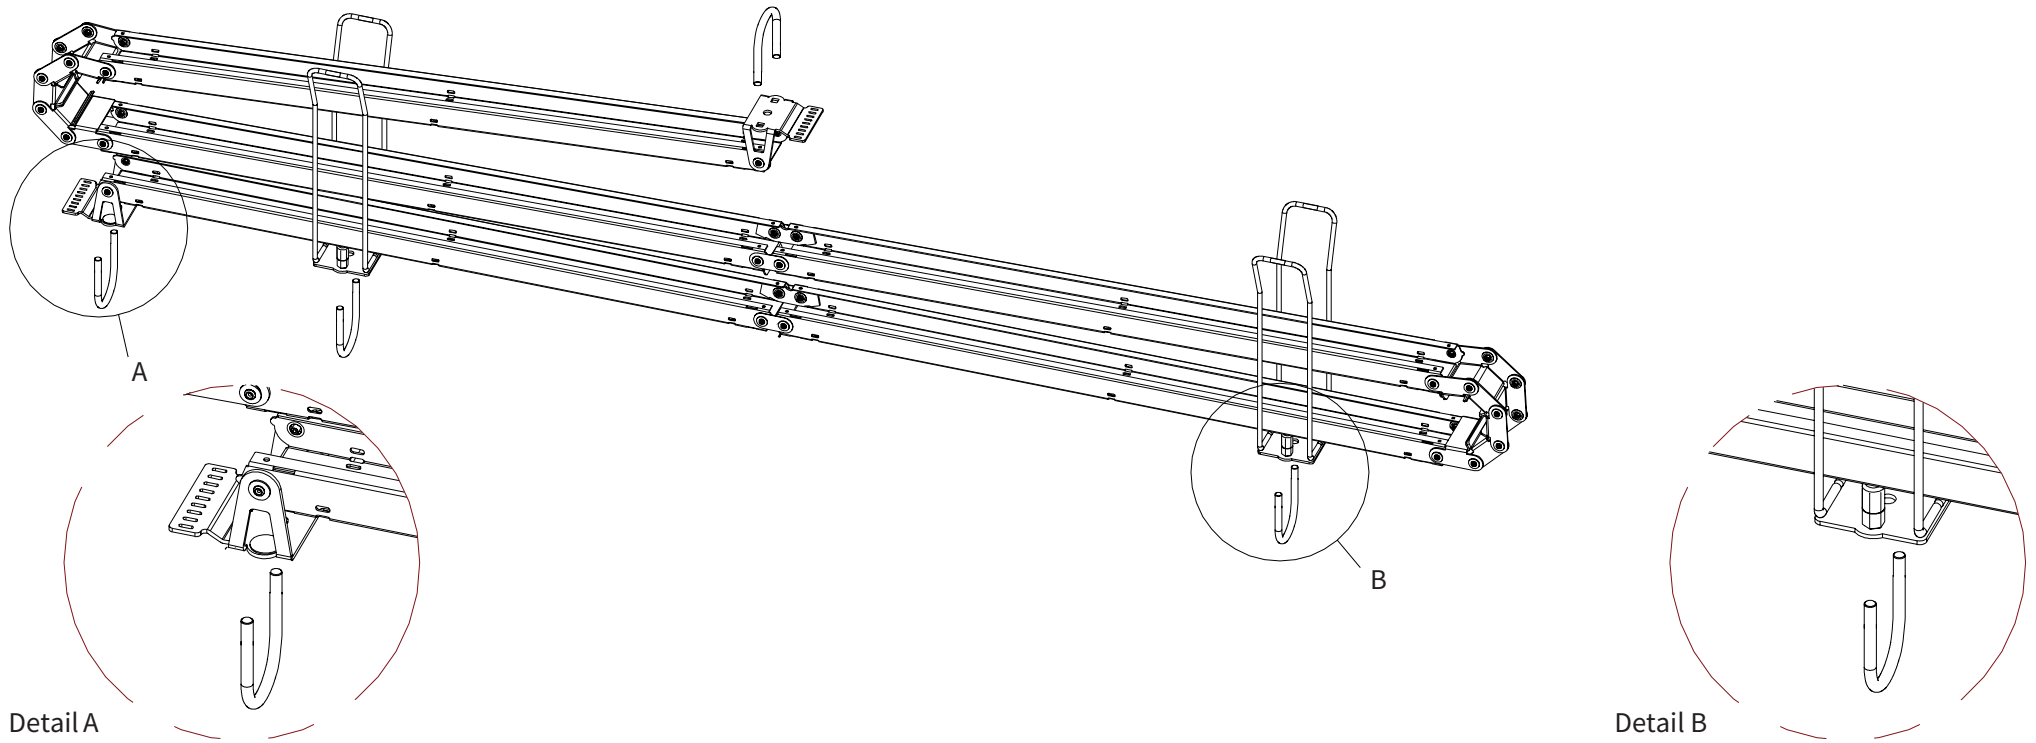

ADMIRAL
STAGING

Drawings:

Snake cable guide base 3 mtr - H 6 mtr black

RIKGSN306B

Product: Snake cable guide base 3 mtr - H 6 mtr black

Code: RIKGSN306B

ADMIRAL
STAGING

Detail C

Product: Snake cable guide base 3 mtr - H 6 mtr black

Code: RIKGSN306B

ADMIRAL
STAGING

Product: Snake cable guide base 3 mtr - H 6 mtr black

Code: RIKGSN306B

Detail A

Detail B

Product: Snake cable guide base 3 mtr - H 6 mtr black

Code: RIKGSN306B

ADMIRAL
STAGING

Detail A

Detail B

Assembly set for single tube is included in the RIKGSN306B

Product: Snake assembly set for single tube 50mm

Code: RIKGSN120B

Detail A

Detail B

Snake extension set for 30 truss

Snake extension set for 40 truss

Product: Snake extension set for 30 / 40 truss

Code: RIKGSN121B / RIKGSN122B