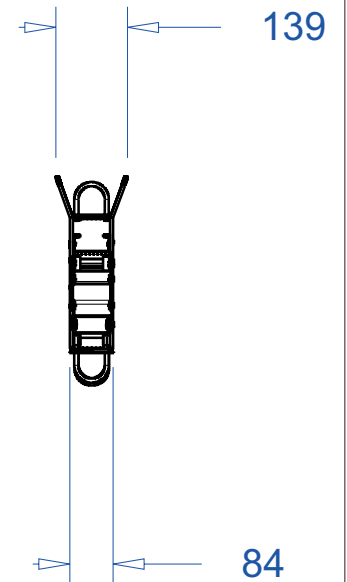

ADMIRAL
STAGING

Drawings:

Snake cable guide base 3 mtr - H 6 mtr black

RIKGSN306B

Product: Snake cable guide base 3 mtr - H 6 mtr black

Code: RIKGSN306B

ADMIRAL
STAGING

Detail C

Product: Snake cable guide base 3 mtr - H 6 mtr black

Code: RIKGSN306B

ADMIRAL
STAGING

Product: Snake cable guide base 3 mtr - H 6 mtr black

Code: RIKGSN306B

Detail A

Detail B

Product: Snake cable guide base 3 mtr - H 6 mtr black

Code: RIKGSN306B

ADMIRAL
STAGING

Detail A

Detail B

Assembly set for single tube is included in the RIKGSN306B

Product: Snake assembly set for single tube 50mm

Code: RIKGSN120B

Detail A

Detail B

Snake extension set for 30 truss

Snake extension set for 40 truss

Product: Snake extension set for 30 / 40 truss

Code: RIKGSN121B / RIKGSN122B