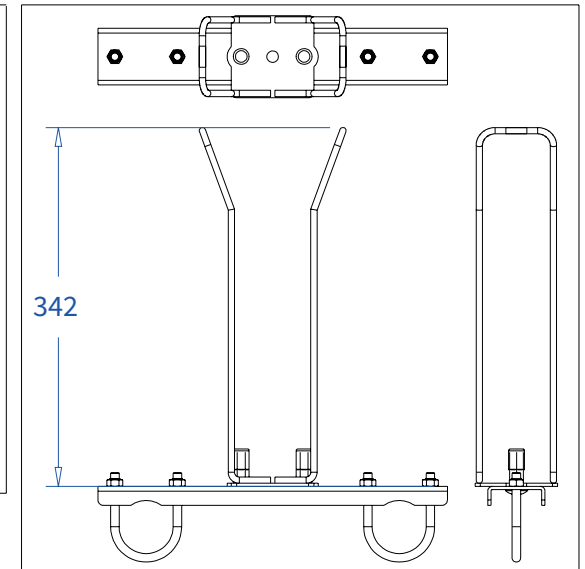

Product: Snake cable guide base 3 mtr - H 6 mtr black

Code: RIKGSN306B

ADMIRAL
STAGING

Product: Snake cable guide base 3 mtr - H 6 mtr black

Code: RIKGSN306B

Detail A

Detail B

Product: Snake cable guide base 3 mtr - H 6 mtr black

Code: RIKGSN306B

ADMIRAL
STAGING

Detail A

Detail B

Assembly set for single tube is included in the RIKGSN306B

Product: Snake assembly set for single tube 50mm

Code: RIKGSN120B

Detail A

Detail B

Snake extension set for 30 truss

Snake extension set for 40 truss

Product: Snake extension set for 30 / 40 truss

Code: RIKGSN121B / RIKGSN122B