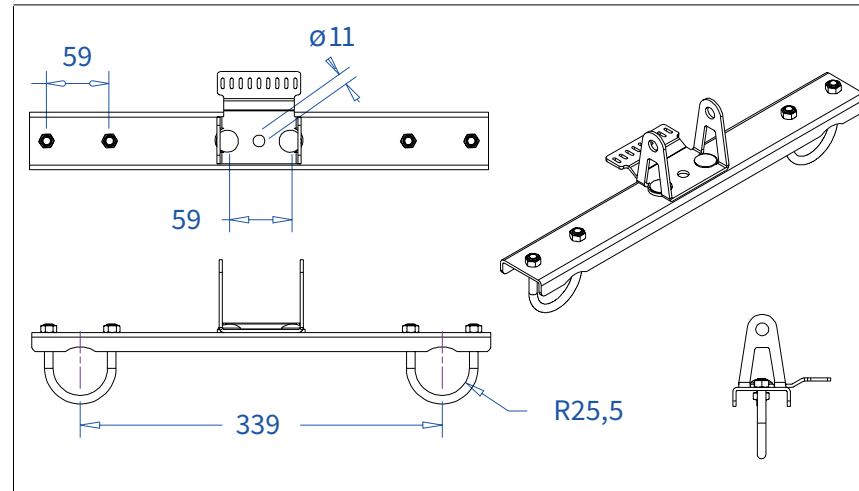

Product: Snake cable guide base 3 mtr - H 6 mtr black

Code: RIKGSN306B

ADMIRAL
STAGING

Product: Snake cable guide base 3 mtr - H 6 mtr black

Code: RIKGSN306B

Detail A

Detail B

Product: Snake cable guide base 3 mtr - H 6 mtr black

Code: RIKGSN306B

ADMIRAL
STAGING

Detail A

Detail B

Assembly set for single tube is included in the RIKGSN306B

Product: Snake assembly set for single tube 50mm

Code: RIKGSN120B

Detail A

Detail B

Snake extension set for 30 truss

Snake extension set for 40 truss

Product: Snake extension set for 30 / 40 truss

Code: RIKGSN121B / RIKGSN122B