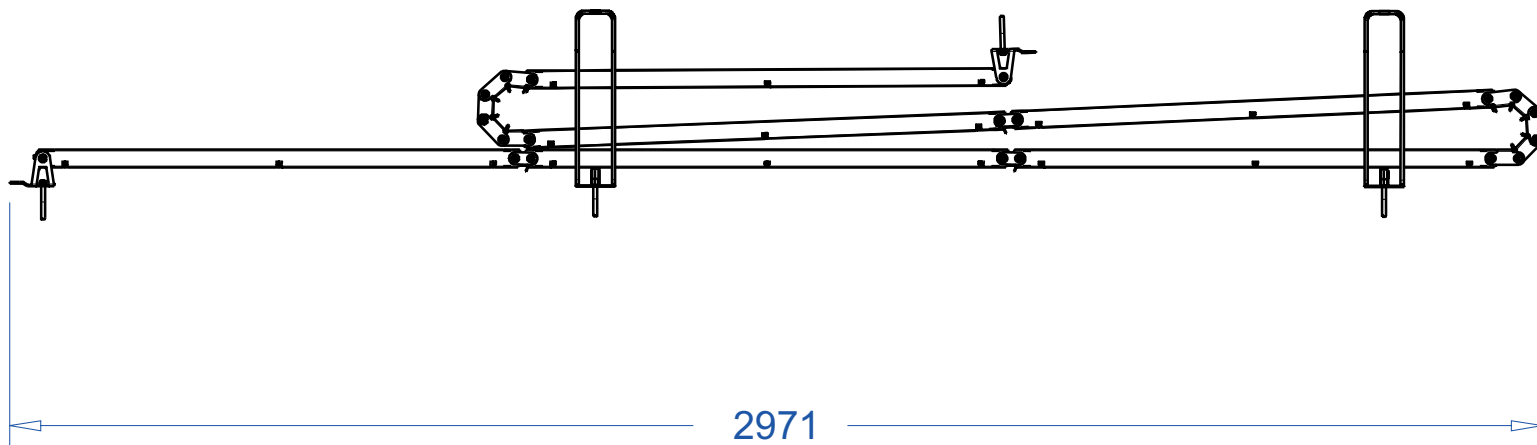

ADMIRAL
STAGING

Drawings:

Snake cable guide base 3 mtr - H 6 mtr black

RIKGSN306B

Product: Snake cable guide base 3 mtr - H 6 mtr black

Code: RIKGSN306B

ADMIRAL
STAGING

Detail C

Product: Snake cable guide base 3 mtr - H 6 mtr black

Code: RIKGSN306B

ADMIRAL
STAGING

Product: Snake cable guide base 3 mtr - H 6 mtr black

Code: RIKGSN306B

Detail A

Detail B

Product: Snake cable guide base 3 mtr - H 6 mtr black

Code: RIKGSN306B

ADMIRAL
STAGING

Detail A

Detail B

Assembly set for single tube is included in the RIKGSN306B

Product: Snake assembly set for single tube 50mm

Code: RIKGSN120B

Detail A

Detail B

Snake extension set for 30 truss

Snake extension set for 40 truss

Product: Snake extension set for 30 / 40 truss

Code: RIKGSN121B / RIKGSN122B