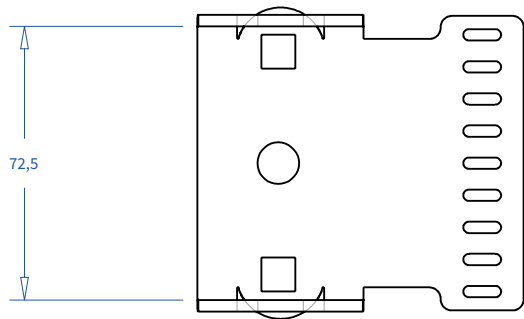

ADMIRAL
STAGING

Drawings:

Snake cable guide base 3 mtr - H 6 mtr black

RIKGSN306B

Product: Snake cable guide base 3 mtr - H 6 mtr black

Code: RIKGSN306B

ADMIRAL
STAGING

Detail C

Product: Snake cable guide base 3 mtr - H 6 mtr black

Code: RIKGSN306B

ADMIRAL
STAGING

Product: Snake cable guide base 3 mtr - H 6 mtr black

Code: RIKGSN306B

Detail A

Detail B

Product: Snake cable guide base 3 mtr - H 6 mtr black

Code: RIKGSN306B

ADMIRAL
STAGING

Detail A

Detail B

Assembly set for single tube is included in the RIKGSN306B

Product: Snake assembly set for single tube 50mm

Code: RIKGSN120B

Detail A