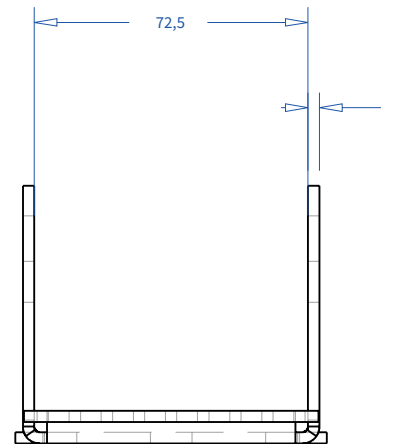

ADMIRAL
STAGING

Drawings:

Snake cable guide base 3 mtr - H 6 mtr black

RIKGSN306B

Product: Snake cable guide base 3 mtr - H 6 mtr black

Code: RIKGSN306B

ADMIRAL
STAGING

Detail C

Product: Snake cable guide base 3 mtr - H 6 mtr black

Code: RIKGSN306B

ADMIRAL
STAGING

Product: Snake cable guide base 3 mtr - H 6 mtr black

Code: RIKGSN306B

Detail A

Detail B

Product: Snake cable guide base 3 mtr - H 6 mtr black

Code: RIKGSN306B

ADMIRAL
STAGING

Detail A

Detail B

Assembly set for single tube is included in the RIKGSN306B

Product: Snake assembly set for single tube 50mm

Code: RIKGSN120B

Detail A