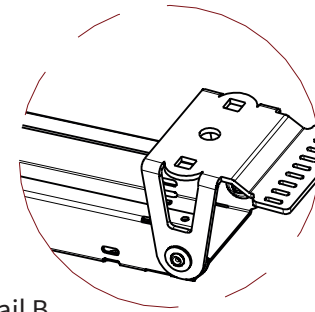

ADMIRAL
STAGING

Drawings:

Snake cable guide base 3 mtr - H 6 mtr black

RIKGSN306B

Product: Snake cable guide base 3 mtr - H 6 mtr black

Code: RIKGSN306B

ADMIRAL
STAGING

Detail C

Product: Snake cable guide base 3 mtr - H 6 mtr black

Code: RIKGSN306B

ADMIRAL
STAGING

Product: Snake cable guide base 3 mtr - H 6 mtr black

Code: RIKGSN306B

Detail A

Detail B

Product: Snake cable guide base 3 mtr - H 6 mtr black

Code: RIKGSN306B

ADMIRAL
STAGING

Detail A

Detail B

Assembly set for single tube is included in the RIKGSN306B

Product: Snake assembly set for single tube 50mm

Code: RIKGSN120B

Detail A