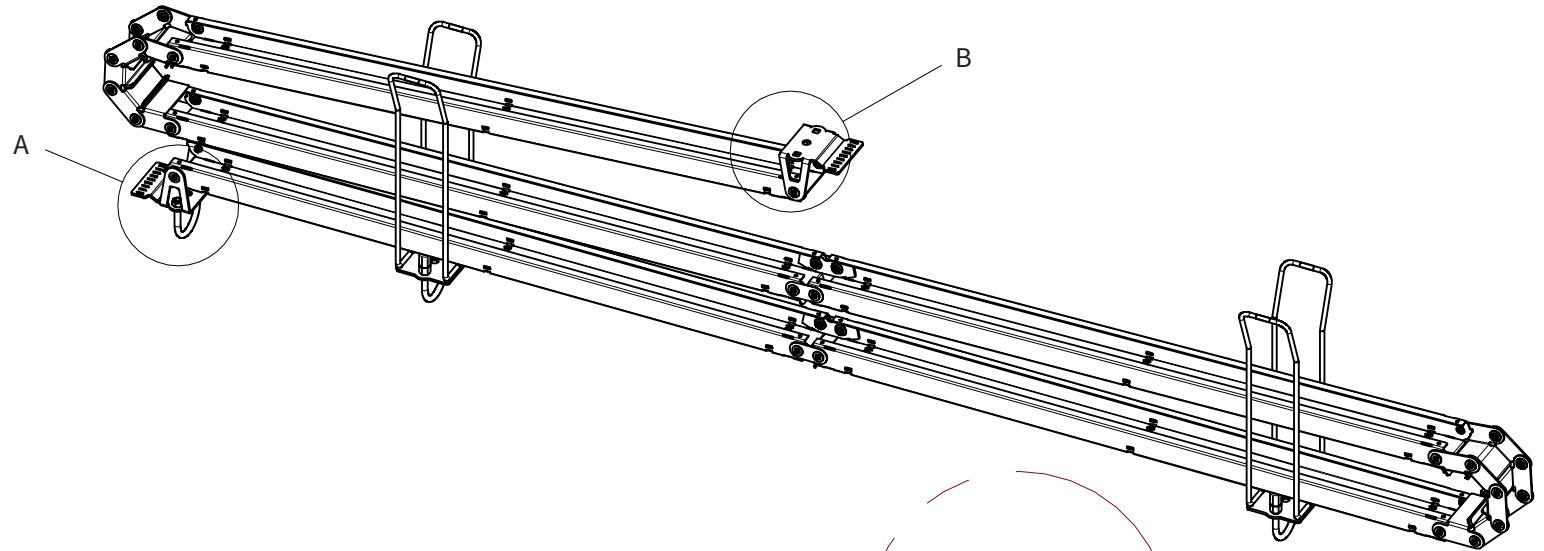

ADMIRAL
STAGING

Drawings:

Snake cable guide base 3 mtr - H 6 mtr black

RIKGSN306B

Product: Snake cable guide base 3 mtr - H 6 mtr black

Code: RIKGSN306B

ADMIRAL
STAGING

Detail C

Product: Snake cable guide base 3 mtr - H 6 mtr black

Code: RIKGSN306B

ADMIRAL
STAGING

Product: Snake cable guide base 3 mtr - H 6 mtr black

Code: RIKGSN306B

Detail A

Detail B

Product: Snake cable guide base 3 mtr - H 6 mtr black

Code: RIKGSN306B

ADMIRAL
STAGING

Detail A

Detail B

Assembly set for single tube is included in the RIKGSN306B

Product: Snake assembly set for single tube 50mm

Code: RIKGSN120B

Detail A

Detail B

Snake extension set for 30 truss

Snake extension set for 40 truss

Product: Snake extension set for 30 / 40 truss

Code: RIKGSN121B / RIKGSN122B