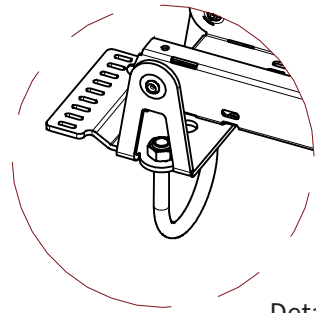

ADMIRAL
STAGING

Drawings:

Snake cable guide base 3 mtr - H 6 mtr black

RIKGSN306B

Product: Snake cable guide base 3 mtr - H 6 mtr black

Code: RIKGSN306B

ADMIRAL
STAGING

Detail C

Product: Snake cable guide base 3 mtr - H 6 mtr black

Code: RIKGSN306B

ADMIRAL
STAGING

Product: Snake cable guide base 3 mtr - H 6 mtr black

Code: RIKGSN306B

Detail A

Detail B

Product: Snake cable guide base 3 mtr - H 6 mtr black

Code: RIKGSN306B

ADMIRAL
STAGING

Detail A

Detail B

Assembly set for single tube is included in the RIKGSN306B

Product: Snake assembly set for single tube 50mm

Code: RIKGSN120B

Detail A