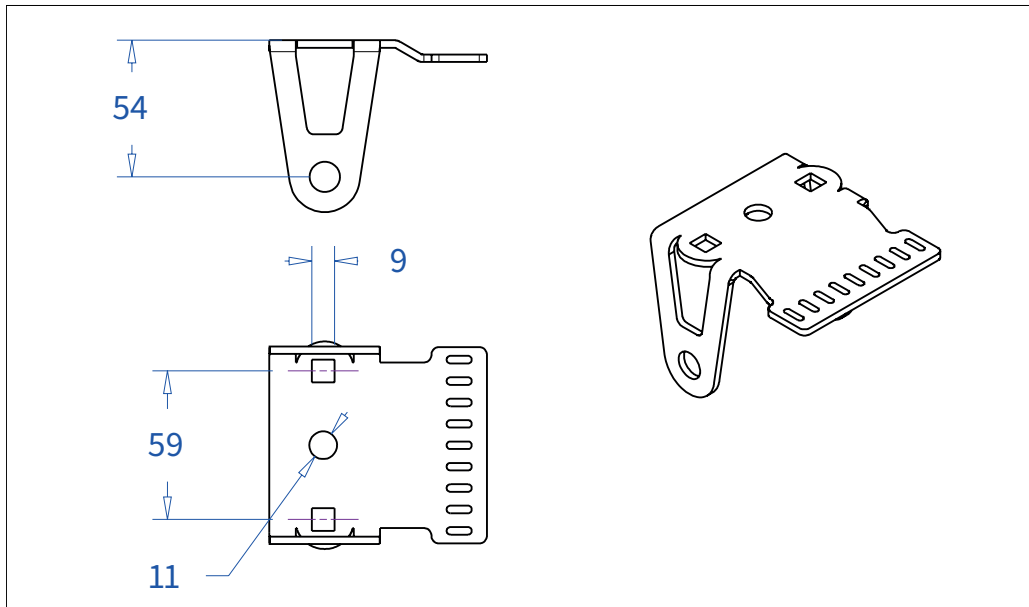

ADMIRAL
STAGING

Drawings:

Snake cable guide base 3 mtr - H 6 mtr black

RIKGSN306B

Product: Snake cable guide base 3 mtr - H 6 mtr black

Code: RIKGSN306B

ADMIRAL
STAGING

Detail C

Product: Snake cable guide base 3 mtr - H 6 mtr black

Code: RIKGSN306B

ADMIRAL
STAGING

Product: Snake cable guide base 3 mtr - H 6 mtr black

Code: RIKGSN306B

Detail A

Detail B

Product: Snake cable guide base 3 mtr - H 6 mtr black

Code: RIKGSN306B

ADMIRAL
STAGING

Detail A

Detail B

Assembly set for single tube is included in the RIKGSN306B

Product: Snake assembly set for single tube 50mm

Code: RIKGSN120B

Detail A

Detail B

Snake extension set for 30 truss

Snake extension set for 40 truss

Product: Snake extension set for 30 / 40 truss

Code: RIKGSN121B / RIKGSN122B