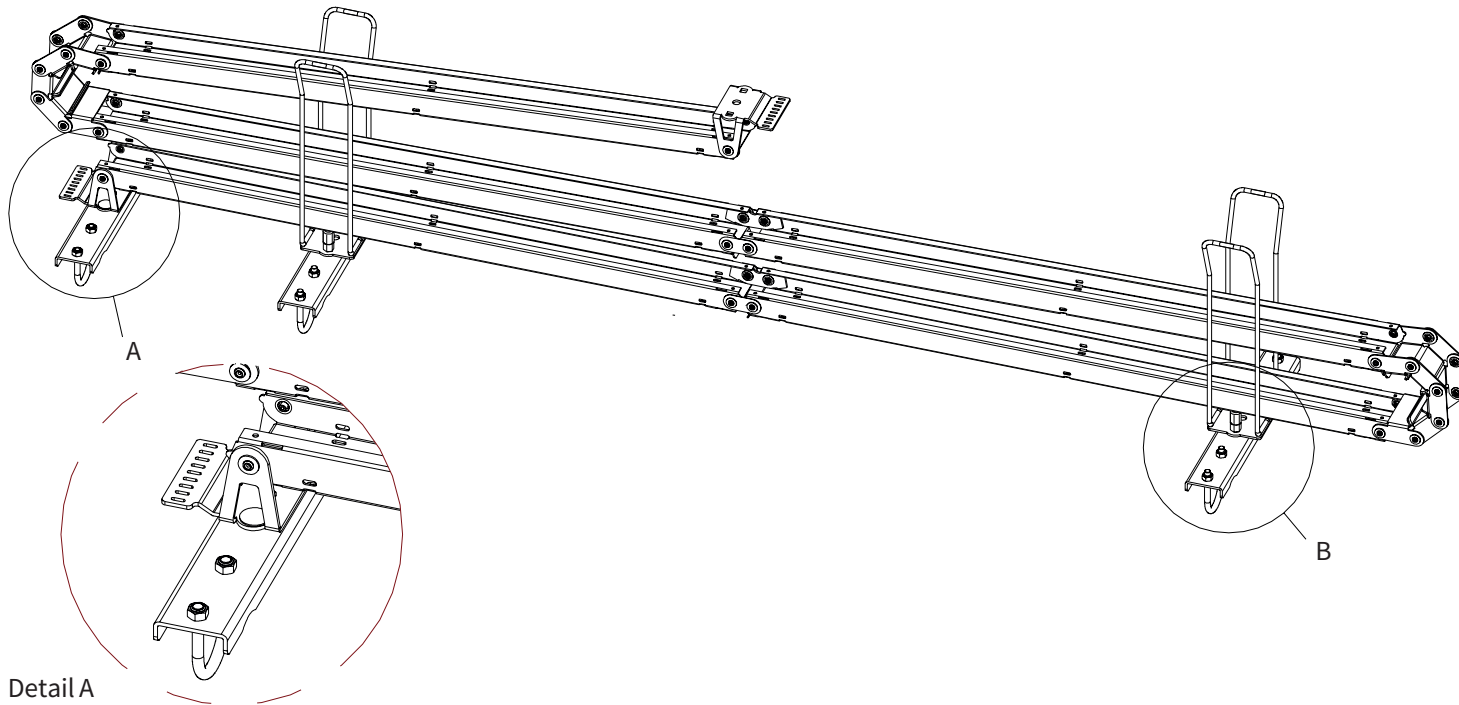

ADMIRAL
STAGING

Drawings:

Snake cable guide base 3 mtr - H 6 mtr black

RIKGSN306B

Product: Snake cable guide base 3 mtr - H 6 mtr black

Code: RIKGSN306B

ADMIRAL
STAGING

Detail C

Product: Snake cable guide base 3 mtr - H 6 mtr black

Code: RIKGSN306B

ADMIRAL
STAGING

Product: Snake cable guide base 3 mtr - H 6 mtr black

Code: RIKGSN306B

Detail A

Detail B

Product: Snake cable guide base 3 mtr - H 6 mtr black

Code: RIKGSN306B

ADMIRAL
STAGING

Detail A

Detail B

Assembly set for single tube is included in the RIKGSN306B

Product: Snake assembly set for single tube 50mm

Code: RIKGSN120B

Detail A

Detail B

Snake extension set for 30 truss

Snake extension set for 40 truss

Product: Snake extension set for 30 / 40 truss

Code: RIKGSN121B / RIKGSN122B