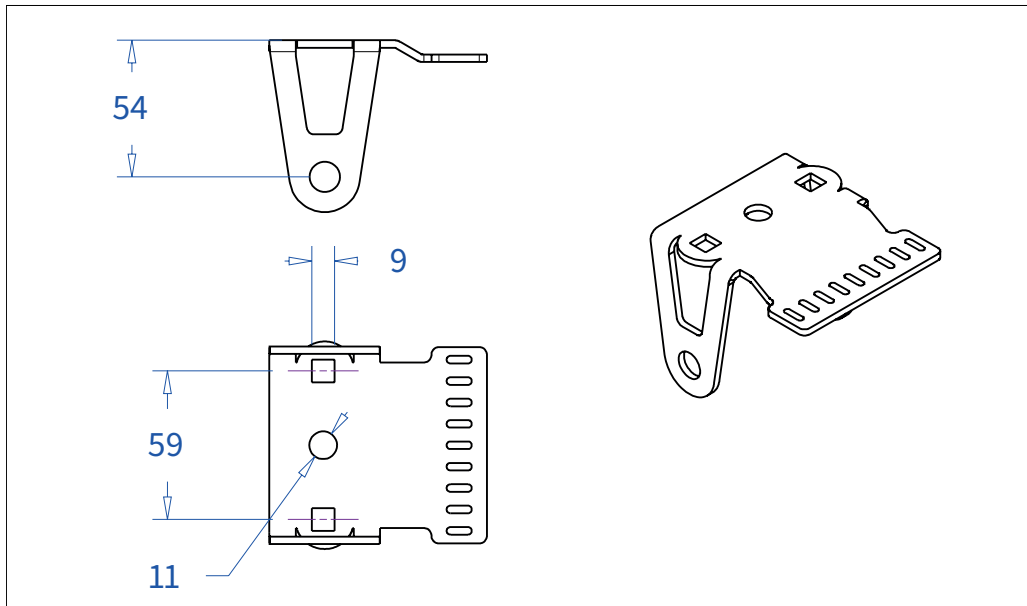

ADMIRAL
STAGING

Drawings:
Snake cable guide base 3 mtr - H 9 mtr black
RIKGSN309B

Product: Snake cable guide base 3 mtr - H 9 mtr black

Code: RIKGSN309B

Detail C

Product: Snake cable guide base 3 mtr - H 9 mtr black

Code: RIKGSN309B

ADMIRAL
STAGING

Product: Snake cable guide base 3 mtr - H 9 mtr black

Code: RIKGSN309B

Detail A

Detail B

Product: Snake cable guide base 3 mtr - H 9 mtr black

Code: RIKGSN309B

Detail A

Detail B

Assembly set for single tube is included in the RIKGSN309B

Product: Snake assembly set for single tube 50mm

Code: RIKGSN120B

Detail A

Detail B

Snake extension set for 30 truss

Snake extension set for 40 truss

Product: Snake extension set for 30 / 40 truss

Code: RIKGSN121B / RIKGSN122B