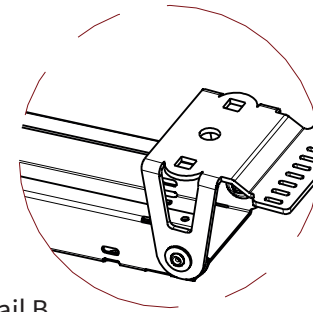

Code: RIKGSN309B

ADMIRAL
STAGING

Product: Snake cable guide base 3 mtr - H 9 mtr black

Code: RIKGSN309B

Detail A

Detail B

Product: Snake cable guide base 3 mtr - H 9 mtr black

Code: RIKGSN309B

Detail A

Detail B

Assembly set for single tube is included in the RIKGSN309B

Product: Snake assembly set for single tube 50mm

Code: RIKGSN120B

Detail A

Detail B

Snake extension set for 30 truss