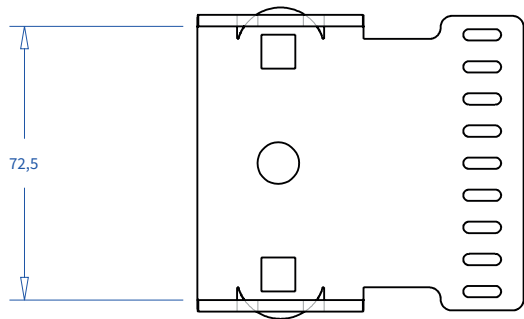

ADMIRAL
STAGING

Drawings:
Snake cable guide base 3 mtr - H 9 mtr black
RIKGSN309B

Product: Snake cable guide base 3 mtr - H 9 mtr black

Code: RIKGSN309B

Detail C

Product: Snake cable guide base 3 mtr - H 9 mtr black

Code: RIKGSN309B

ADMIRAL
STAGING

Product: Snake cable guide base 3 mtr - H 9 mtr black

Code: RIKGSN309B

Detail A

Detail B

Product: Snake cable guide base 3 mtr - H 9 mtr black

Code: RIKGSN309B

Detail A

Detail B

Assembly set for single tube is included in the RIKGSN309B

Product: Snake assembly set for single tube 50mm

Code: RIKGSN120B

Detail A

Detail B

Snake extension set for 30 truss