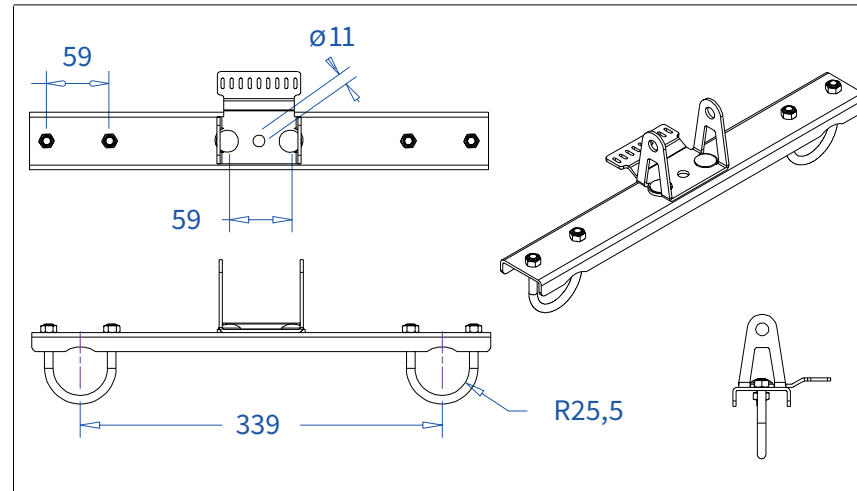

Code: RIKGSN309B

ADMIRAL
STAGING

Product: Snake cable guide base 3 mtr - H 9 mtr black

Code: RIKGSN309B

Detail A

Detail B

Product: Snake cable guide base 3 mtr - H 9 mtr black

Code: RIKGSN309B

Detail A

Detail B

Assembly set for single tube is included in the RIKGSN309B

Product: Snake assembly set for single tube 50mm

Code: RIKGSN120B

Detail A

Detail B

Snake extension set for 30 truss

Snake extension set for 40 truss

Product: Snake extension set for 30 / 40 truss

Code: RIKGSN121B / RIKGSN122B