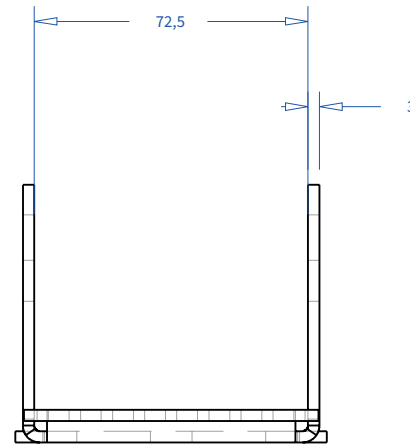

ADMIRAL
STAGING

Drawings:
Snake cable guide base 3 mtr - H 9 mtr black
RIKGSN309B

Product: Snake cable guide base 3 mtr - H 9 mtr black

Code: RIKGSN309B

Detail C

Product: Snake cable guide base 3 mtr - H 9 mtr black

Code: RIKGSN309B

ADMIRAL
STAGING

Product: Snake cable guide base 3 mtr - H 9 mtr black

Code: RIKGSN309B

Detail A

Detail B

Product: Snake cable guide base 3 mtr - H 9 mtr black

Code: RIKGSN309B

Detail A

Detail B

Assembly set for single tube is included in the RIKGSN309B

Product: Snake assembly set for single tube 50mm

Code: RIKGSN120B

Detail A

Detail B

Snake extension set for 30 truss