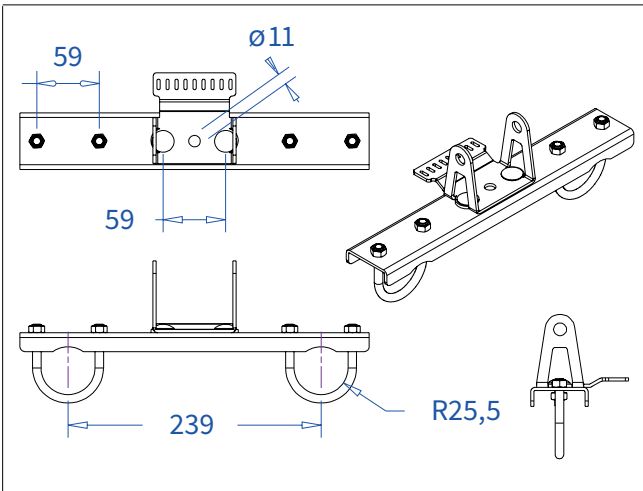

Code: RIKGSN309B

ADMIRAL
STAGING

Product: Snake cable guide base 3 mtr - H 9 mtr black

Code: RIKGSN309B

Detail A

Detail B

Product: Snake cable guide base 3 mtr - H 9 mtr black

Code: RIKGSN309B

Detail A

Detail B

Assembly set for single tube is included in the RIKGSN309B

Product: Snake assembly set for single tube 50mm

Code: RIKGSN120B

Detail A

Detail B

Snake extension set for 30 truss

Snake extension set for 40 truss

Product: Snake extension set for 30 / 40 truss

Code: RIKGSN121B / RIKGSN122B