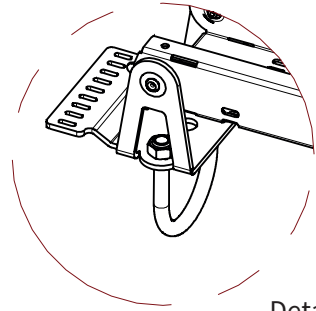

ADMIRAL
STAGING

Drawings:
Snake cable guide base 3 mtr - H 9 mtr black
RIKGSN309B

Product: Snake cable guide base 3 mtr - H 9 mtr black

Code: RIKGSN309B

Detail C

Product: Snake cable guide base 3 mtr - H 9 mtr black

Code: RIKGSN309B

ADMIRAL
STAGING

Product: Snake cable guide base 3 mtr - H 9 mtr black

Code: RIKGSN309B

Detail A

Detail B

Product: Snake cable guide base 3 mtr - H 9 mtr black

Code: RIKGSN309B

Detail A

Detail B

Assembly set for single tube is included in the RIKGSN309B

Product: Snake assembly set for single tube 50mm

Code: RIKGSN120B

Detail A

Detail B

Snake extension set for 30 truss