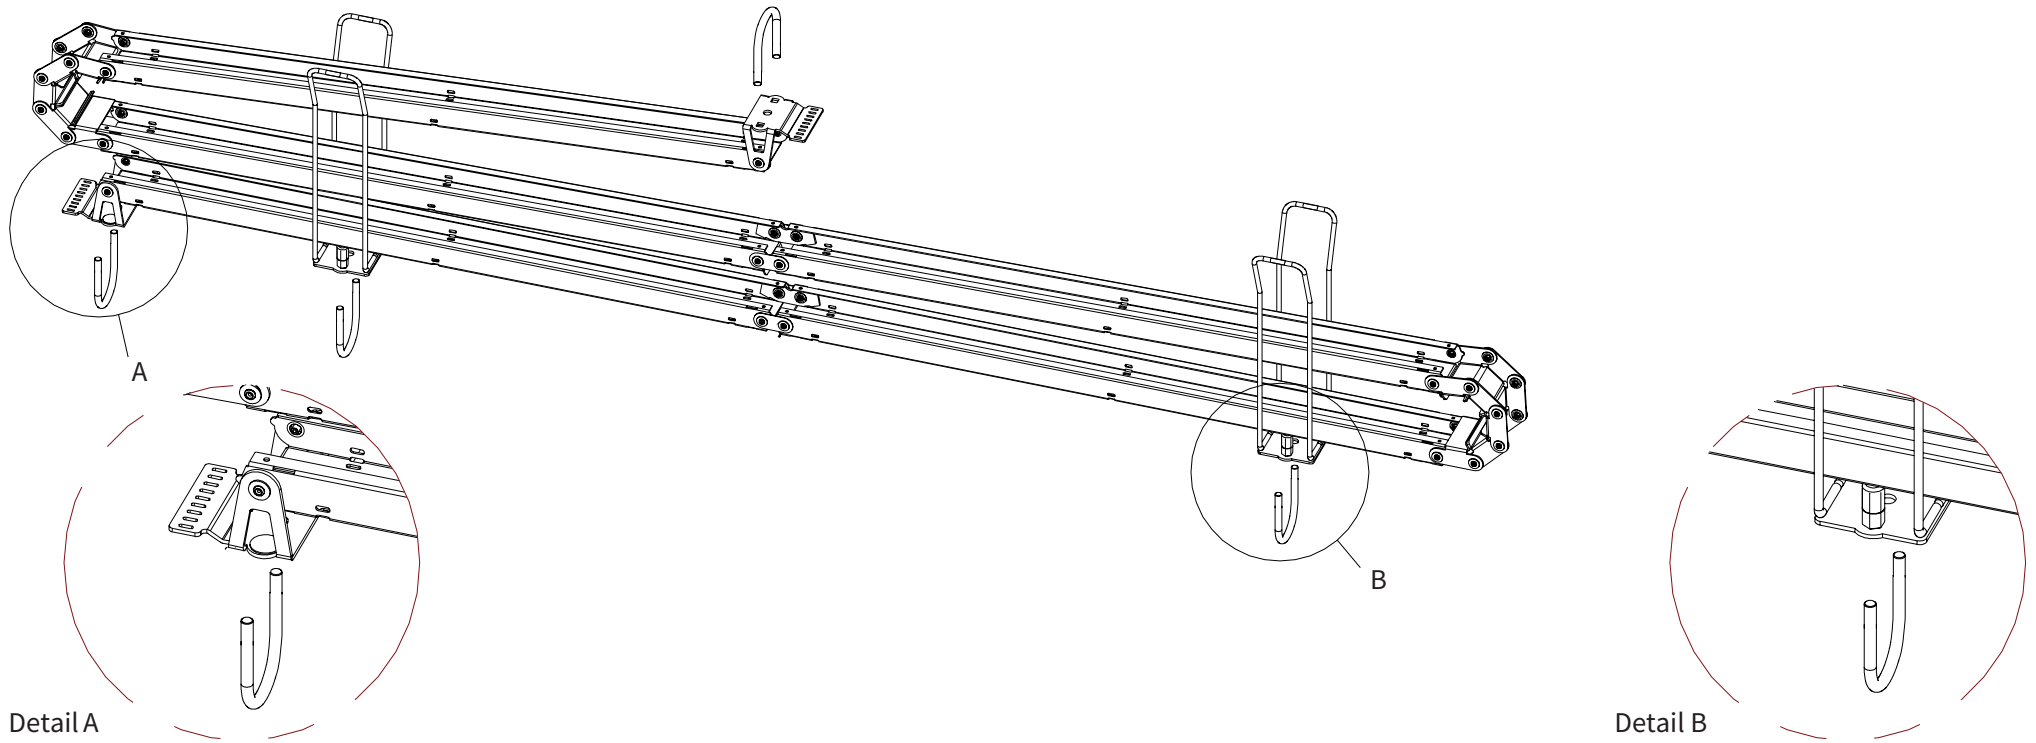

ADMIRAL
STAGING

Drawings:
Snake cable guide base 3 mtr - H 9 mtr black
RIKGSN309B

Product: Snake cable guide base 3 mtr - H 9 mtr black

Code: RIKGSN309B

Detail C

Product: Snake cable guide base 3 mtr - H 9 mtr black

Code: RIKGSN309B

ADMIRAL
STAGING

Product: Snake cable guide base 3 mtr - H 9 mtr black

Code: RIKGSN309B

Detail A

Detail B

Product: Snake cable guide base 3 mtr - H 9 mtr black

Code: RIKGSN309B

Detail A

Detail B

Assembly set for single tube is included in the RIKGSN309B

Product: Snake assembly set for single tube 50mm

Code: RIKGSN120B

Detail A

Detail B

Snake extension set for 30 truss

Snake extension set for 40 truss

Product: Snake extension set for 30 / 40 truss

Code: RIKGSN121B / RIKGSN122B