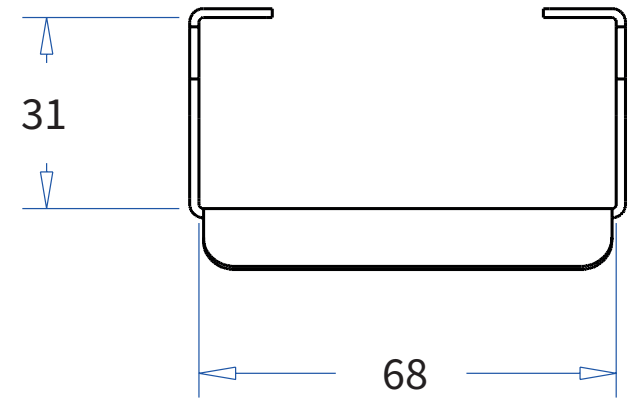

ADMIRAL
STAGING

Drawings:
Snake cable guide base 3 mtr - H 9 mtr black
RIKGSN309B

Product: Snake cable guide base 3 mtr - H 9 mtr black

Code: RIKGSN309B

Detail C

Product: Snake cable guide base 3 mtr - H 9 mtr black

Code: RIKGSN309B

ADMIRAL
STAGING

Product: Snake cable guide base 3 mtr - H 9 mtr black

Code: RIKGSN309B

Detail A

Detail B

Product: Snake cable guide base 3 mtr - H 9 mtr black

Code: RIKGSN309B

Detail A

Detail B

Assembly set for single tube is included in the RIKGSN309B

Product: Snake assembly set for single tube 50mm

Code: RIKGSN120B

Detail A

Detail B

Snake extension set for 30 truss