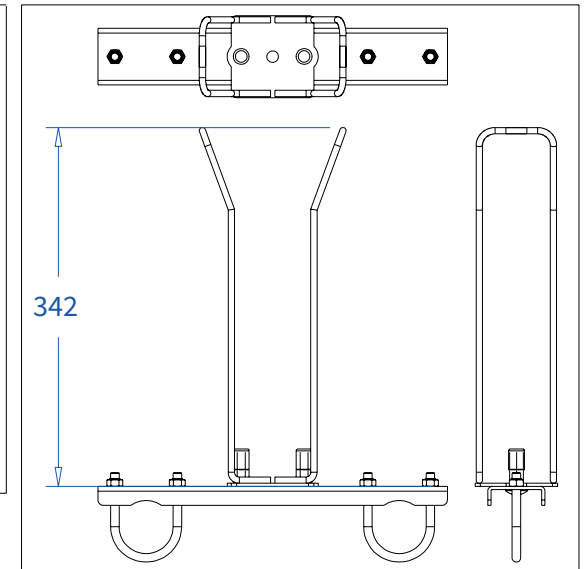

Code: RIKGSN309B

ADMIRAL
STAGING

Product: Snake cable guide base 3 mtr - H 9 mtr black

Code: RIKGSN309B

Detail A

Detail B

Product: Snake cable guide base 3 mtr - H 9 mtr black

Code: RIKGSN309B

Detail A

Detail B

Assembly set for single tube is included in the RIKGSN309B

Product: Snake assembly set for single tube 50mm

Code: RIKGSN120B

Detail A

Detail B

Snake extension set for 30 truss

Snake extension set for 40 truss

Product: Snake extension set for 30 / 40 truss

Code: RIKGSN121B / RIKGSN122B