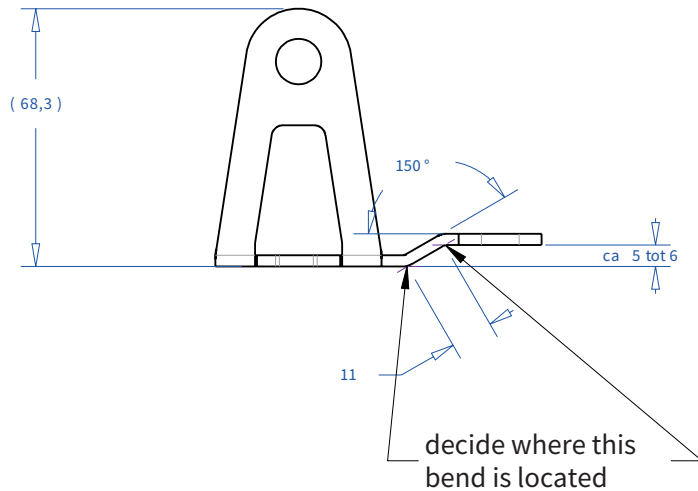

ADMIRAL
STAGING

Drawings:
Snake cable guide base 3 mtr - H 9 mtr black
RIKGSN309B

Product: Snake cable guide base 3 mtr - H 9 mtr black

Code: RIKGSN309B

Detail C

Product: Snake cable guide base 3 mtr - H 9 mtr black

Code: RIKGSN309B

ADMIRAL
STAGING

Product: Snake cable guide base 3 mtr - H 9 mtr black

Code: RIKGSN309B

Detail A

Detail B

Product: Snake cable guide base 3 mtr - H 9 mtr black

Code: RIKGSN309B

Detail A

Detail B

Assembly set for single tube is included in the RIKGSN309B

Product: Snake assembly set for single tube 50mm

Code: RIKGSN120B

Detail A

Detail B

Snake extension set for 30 truss