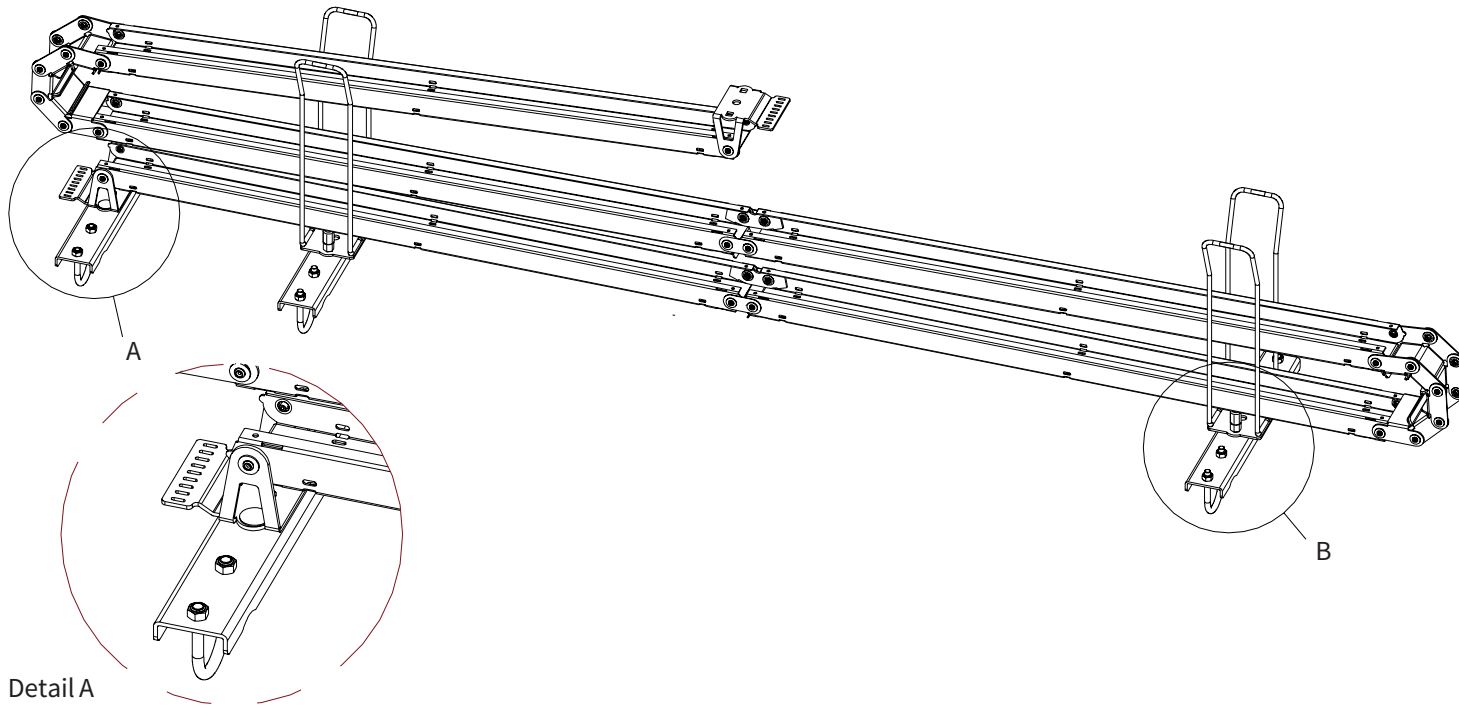

ADMIRAL
STAGING

Drawings:
Snake cable guide base 3 mtr - H 9 mtr black
RIKGSN309B

Product: Snake cable guide base 3 mtr - H 9 mtr black

Code: RIKGSN309B

Detail C

Product: Snake cable guide base 3 mtr - H 9 mtr black

Code: RIKGSN309B

ADMIRAL
STAGING

Product: Snake cable guide base 3 mtr - H 9 mtr black

Code: RIKGSN309B

Detail A

Detail B

Product: Snake cable guide base 3 mtr - H 9 mtr black

Code: RIKGSN309B

Detail A

Detail B

Assembly set for single tube is included in the RIKGSN309B

Product: Snake assembly set for single tube 50mm

Code: RIKGSN120B

Detail A

Detail B

Snake extension set for 30 truss

Snake extension set for 40 truss

Product: Snake extension set for 30 / 40 truss

Code: RIKGSN121B / RIKGSN122B