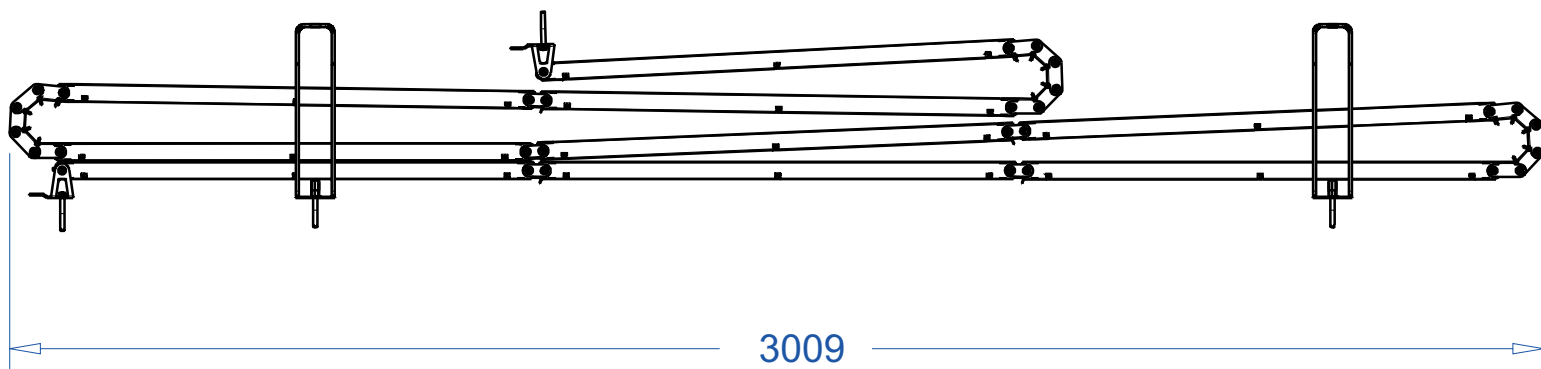

ADMIRAL
STAGING

Drawings:
Snake cable guide base 3 mtr - H 9 mtr black
RIKGSN309B

Product: Snake cable guide base 3 mtr - H 9 mtr black

Code: RIKGSN309B

Detail C

Product: Snake cable guide base 3 mtr - H 9 mtr black

Code: RIKGSN309B

ADMIRAL
STAGING

Product: Snake cable guide base 3 mtr - H 9 mtr black

Code: RIKGSN309B

Detail A

Detail B

Product: Snake cable guide base 3 mtr - H 9 mtr black

Code: RIKGSN309B

Detail A

Detail B

Assembly set for single tube is included in the RIKGSN309B

Product: Snake assembly set for single tube 50mm

Code: RIKGSN120B

Detail A

Detail B

Snake extension set for 30 truss

Snake extension set for 40 truss

Product: Snake extension set for 30 / 40 truss

Code: RIKGSN121B / RIKGSN122B