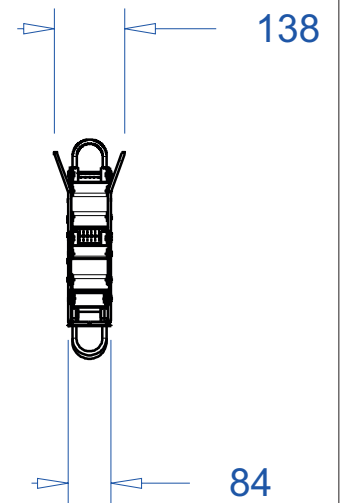

ADMIRAL
STAGING

Drawings:
Snake cable guide base 3 mtr - H 9 mtr black
RIKGSN309B

Product: Snake cable guide base 3 mtr - H 9 mtr black

Code: RIKGSN309B

Detail C

Product: Snake cable guide base 3 mtr - H 9 mtr black

Code: RIKGSN309B

ADMIRAL
STAGING

Product: Snake cable guide base 3 mtr - H 9 mtr black

Code: RIKGSN309B

Detail A

Detail B

Product: Snake cable guide base 3 mtr - H 9 mtr black

Code: RIKGSN309B

Detail A

Detail B

Assembly set for single tube is included in the RIKGSN309B

Product: Snake assembly set for single tube 50mm

Code: RIKGSN120B

Detail A

Detail B

Snake extension set for 30 truss

Snake extension set for 40 truss

Product: Snake extension set for 30 / 40 truss

Code: RIKGSN121B / RIKGSN122B