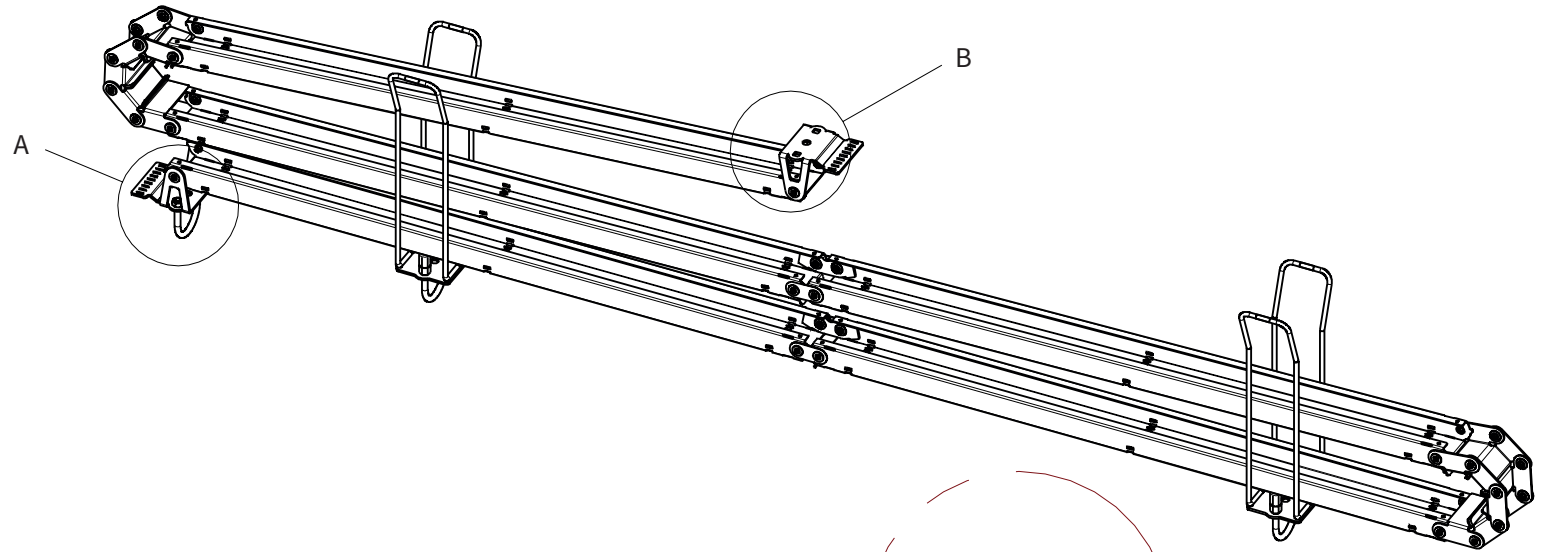

ADMIRAL
STAGING

Drawings:
Snake cable guide base 3 mtr - H 9 mtr black
RIKGSN309B

Product: Snake cable guide base 3 mtr - H 9 mtr black

Code: RIKGSN309B

Detail C

Product: Snake cable guide base 3 mtr - H 9 mtr black

Code: RIKGSN309B

ADMIRAL
STAGING

Product: Snake cable guide base 3 mtr - H 9 mtr black

Code: RIKGSN309B

Detail A

Detail B

Product: Snake cable guide base 3 mtr - H 9 mtr black

Code: RIKGSN309B

Detail A

Detail B

Assembly set for single tube is included in the RIKGSN309B

Product: Snake assembly set for single tube 50mm

Code: RIKGSN120B

Detail A

Detail B

Snake extension set for 30 truss

Snake extension set for 40 truss

Product: Snake extension set for 30 / 40 truss

Code: RIKGSN121B / RIKGSN122B