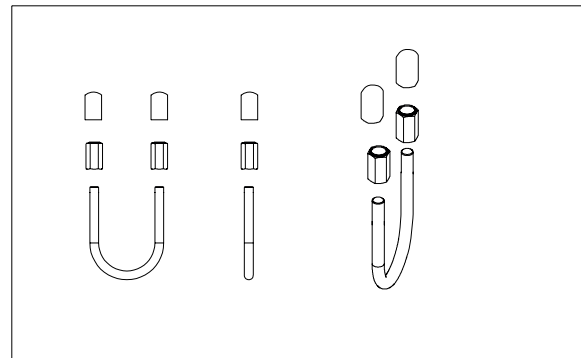

ADMIRAL
STAGING

Drawings:
Snake cable guide base 3 mtr - H 9 mtr black
RIKGSN309B

Product: Snake cable guide base 3 mtr - H 9 mtr black

Code: RIKGSN309B

Detail C

Product: Snake cable guide base 3 mtr - H 9 mtr black

Code: RIKGSN309B

ADMIRAL
STAGING

Product: Snake cable guide base 3 mtr - H 9 mtr black

Code: RIKGSN309B

Detail A

Detail B

Product: Snake cable guide base 3 mtr - H 9 mtr black

Code: RIKGSN309B

Detail A

Detail B

Assembly set for single tube is included in the RIKGSN309B

Product: Snake assembly set for single tube 50mm

Code: RIKGSN120B

Detail A

Detail B

Snake extension set for 30 truss

Snake extension set for 40 truss

Product: Snake extension set for 30 / 40 truss

Code: RIKGSN121B / RIKGSN122B