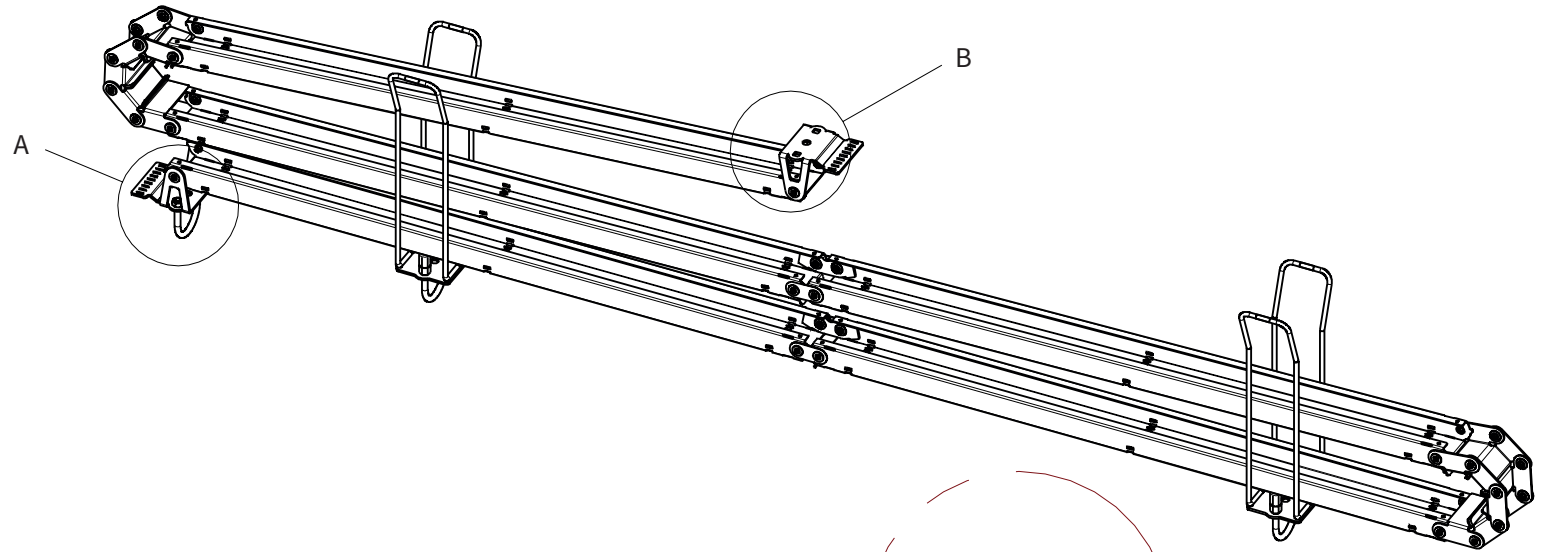

ADMIRAL
STAGING

Drawings:
Snake cable guide base 4 mtr - H 13 mtr
RIKGSN413

138

84

3946

Product: Snake cable guide base 4 mtr - H 13 mtr

Code: RIKGSN413

ADMIRAL
STAGING

Detail C

Product: Snake cable guide base 4 mtr - H 13 mtr

Code: RIKGSN413

ADMIRAL
STAGING

Product: Snake cable guide base 4 mtr - H 13 mtr

Code: RIKGSN413

Detail A

Detail B

Product: Snake cable guide base 4 mtr - H 13 mtr

Code: RIKGSN413

Detail A

Detail B

Assembly set for single tube is included in the RIKGSN413

Product: Snake assembly set for single tube 50mm

Code: RIKGSN120

Detail A

Detail B

Snake extension set for 30 truss

Snake extension set for 40 truss

Product: Snake extension set for 30 / 40 truss

Code: RIKGSN121 / RIKGSN122