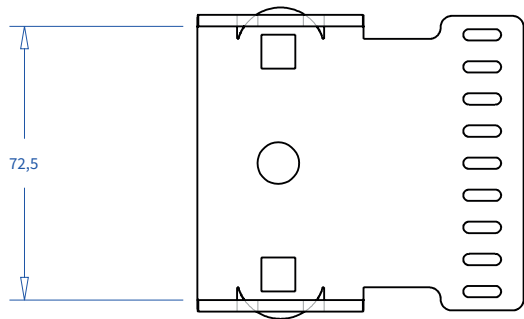

ADMIRAL
STAGING

Drawings:
Snake cable guide base 4 mtr - H 13 mtr
RIKGSN413

138

84

3946

Product: Snake cable guide base 4 mtr - H 13 mtr

Code: RIKGSN413

ADMIRAL
STAGING

Detail C

Product: Snake cable guide base 4 mtr - H 13 mtr

Code: RIKGSN413

ADMIRAL
STAGING

Product: Snake cable guide base 4 mtr - H 13 mtr

Code: RIKGSN413

Detail A

Detail B

Product: Snake cable guide base 4 mtr - H 13 mtr

Code: RIKGSN413

Detail A

Detail B

Assembly set for single tube is included in the RIKGSN413

Product: Snake assembly set for single tube 50mm

Code: RIKGSN120

Detail A