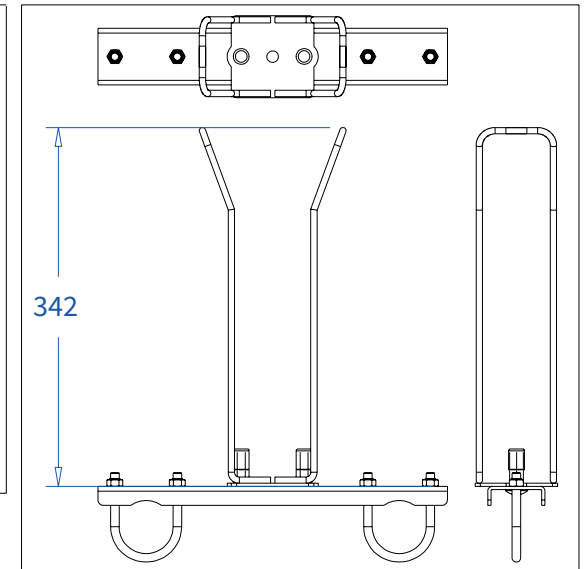

Detail C

Product: Snake cable guide base 4 mtr - H 13 mtr

Code: RIKGSN413

ADMIRAL
STAGING

Product: Snake cable guide base 4 mtr - H 13 mtr

Code: RIKGSN413

Detail A

Detail B

Product: Snake cable guide base 4 mtr - H 13 mtr

Code: RIKGSN413

Detail A

Detail B

Assembly set for single tube is included in the RIKGSN413

Product: Snake assembly set for single tube 50mm

Code: RIKGSN120

Detail A

Detail B

Snake extension set for 30 truss

Snake extension set for 40 truss

Product: Snake extension set for 30 / 40 truss

Code: RIKGSN121 / RIKGSN122