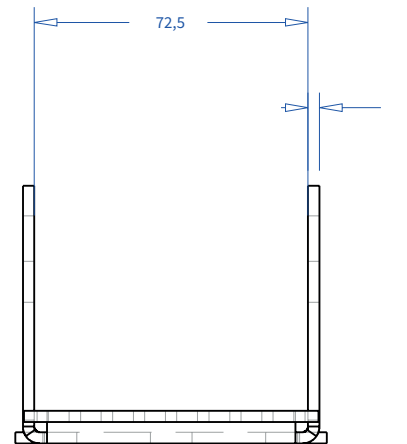

ADMIRAL
STAGING

Drawings:
Snake cable guide base 4 mtr - H 13 mtr
RIKGSN413

138

84

3946

Product: Snake cable guide base 4 mtr - H 13 mtr

Code: RIKGSN413

ADMIRAL
STAGING

Detail C

Product: Snake cable guide base 4 mtr - H 13 mtr

Code: RIKGSN413

ADMIRAL
STAGING

Product: Snake cable guide base 4 mtr - H 13 mtr

Code: RIKGSN413

Detail A

Detail B

Product: Snake cable guide base 4 mtr - H 13 mtr

Code: RIKGSN413

Detail A

Detail B

Assembly set for single tube is included in the RIKGSN413

Product: Snake assembly set for single tube 50mm

Code: RIKGSN120

Detail A