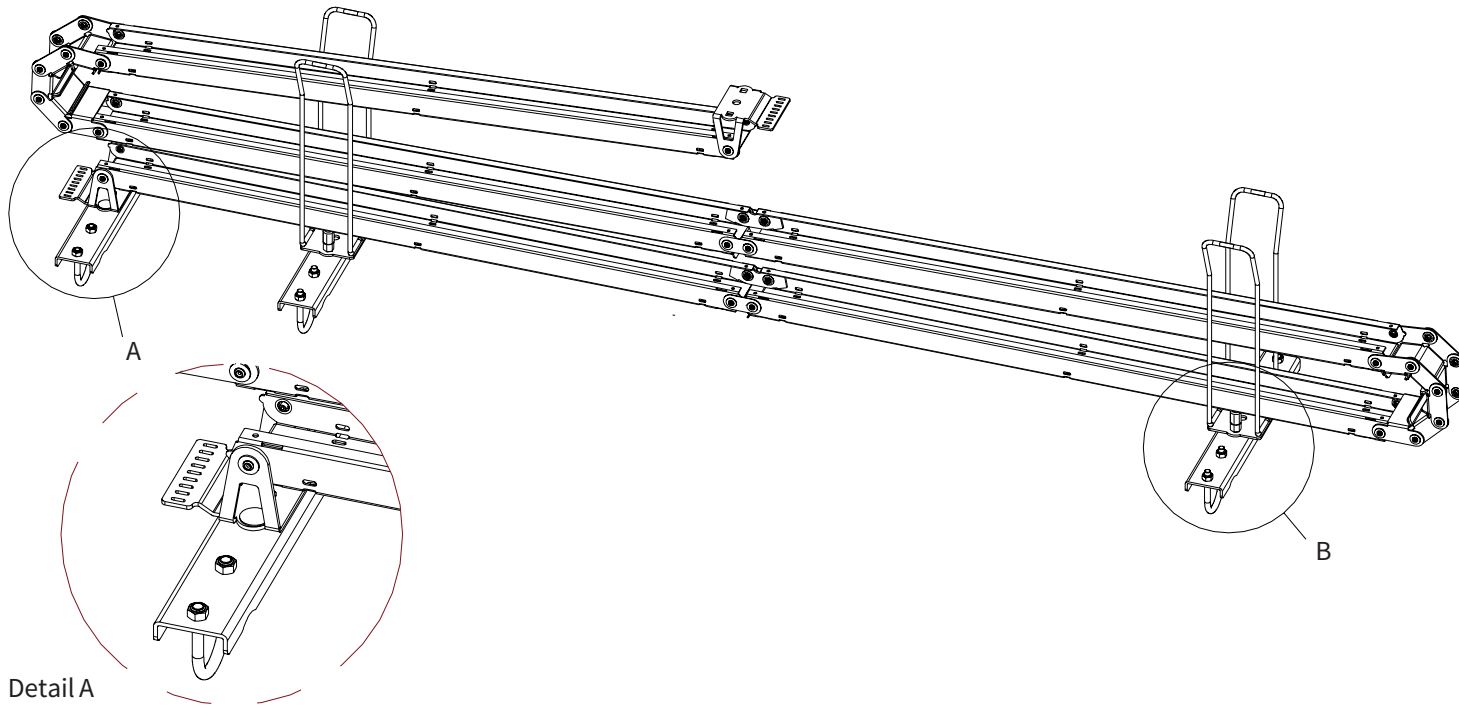

ADMIRAL
STAGING

Drawings:
Snake cable guide base 4 mtr - H 13 mtr
RIKGSN413

138

84

3946

Product: Snake cable guide base 4 mtr - H 13 mtr

Code: RIKGSN413

ADMIRAL
STAGING

Detail C

Product: Snake cable guide base 4 mtr - H 13 mtr

Code: RIKGSN413

ADMIRAL
STAGING

Product: Snake cable guide base 4 mtr - H 13 mtr

Code: RIKGSN413

Detail A

Detail B

Product: Snake cable guide base 4 mtr - H 13 mtr

Code: RIKGSN413

Detail A

Detail B

Assembly set for single tube is included in the RIKGSN413

Product: Snake assembly set for single tube 50mm

Code: RIKGSN120

Detail A

Detail B

Snake extension set for 30 truss

Snake extension set for 40 truss

Product: Snake extension set for 30 / 40 truss

Code: RIKGSN121 / RIKGSN122