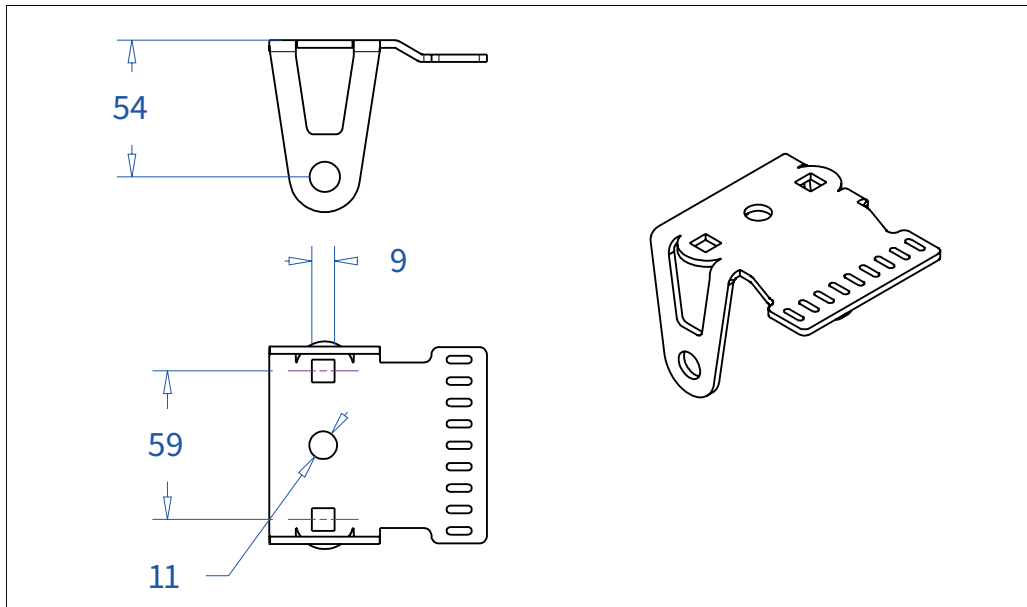

ADMIRAL
STAGING

Drawings:
Snake cable guide base 4 mtr - H 13 mtr
RIKGSN413

138

84

3946

Product: Snake cable guide base 4 mtr - H 13 mtr

Code: RIKGSN413

ADMIRAL
STAGING

Detail C

Product: Snake cable guide base 4 mtr - H 13 mtr

Code: RIKGSN413

ADMIRAL
STAGING

Product: Snake cable guide base 4 mtr - H 13 mtr

Code: RIKGSN413

Detail A

Detail B

Product: Snake cable guide base 4 mtr - H 13 mtr

Code: RIKGSN413

Detail A

Detail B

Assembly set for single tube is included in the RIKGSN413

Product: Snake assembly set for single tube 50mm

Code: RIKGSN120

Detail A

Detail B

Snake extension set for 30 truss

Snake extension set for 40 truss

Product: Snake extension set for 30 / 40 truss

Code: RIKGSN121 / RIKGSN122