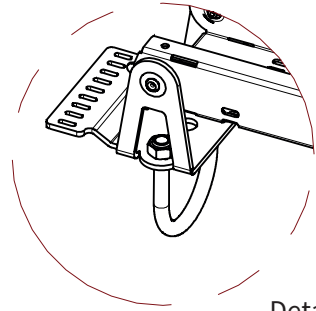

ADMIRAL
STAGING

Drawings:
Snake cable guide base 4 mtr - H 13 mtr
RIKGSN413

138

84

3946

Product: Snake cable guide base 4 mtr - H 13 mtr

Code: RIKGSN413

ADMIRAL
STAGING

Detail C

Product: Snake cable guide base 4 mtr - H 13 mtr

Code: RIKGSN413

ADMIRAL
STAGING

Product: Snake cable guide base 4 mtr - H 13 mtr

Code: RIKGSN413

Detail A

Detail B

Product: Snake cable guide base 4 mtr - H 13 mtr

Code: RIKGSN413

Detail A

Detail B

Assembly set for single tube is included in the RIKGSN413

Product: Snake assembly set for single tube 50mm

Code: RIKGSN120

Detail A