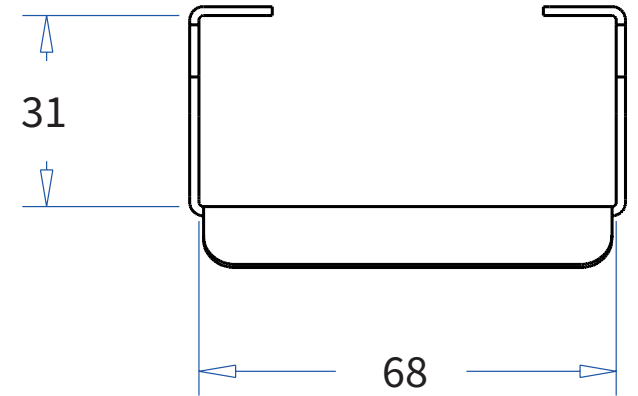

ADMIRAL
STAGING

Drawings:
Snake cable guide base 4 mtr - H 13 mtr
RIKGSN413

138

84

3946

Product: Snake cable guide base 4 mtr - H 13 mtr

Code: RIKGSN413

ADMIRAL
STAGING

Detail C

Product: Snake cable guide base 4 mtr - H 13 mtr

Code: RIKGSN413

ADMIRAL
STAGING

Product: Snake cable guide base 4 mtr - H 13 mtr

Code: RIKGSN413

Detail A

Detail B

Product: Snake cable guide base 4 mtr - H 13 mtr

Code: RIKGSN413

Detail A

Detail B

Assembly set for single tube is included in the RIKGSN413

Product: Snake assembly set for single tube 50mm

Code: RIKGSN120

Detail A