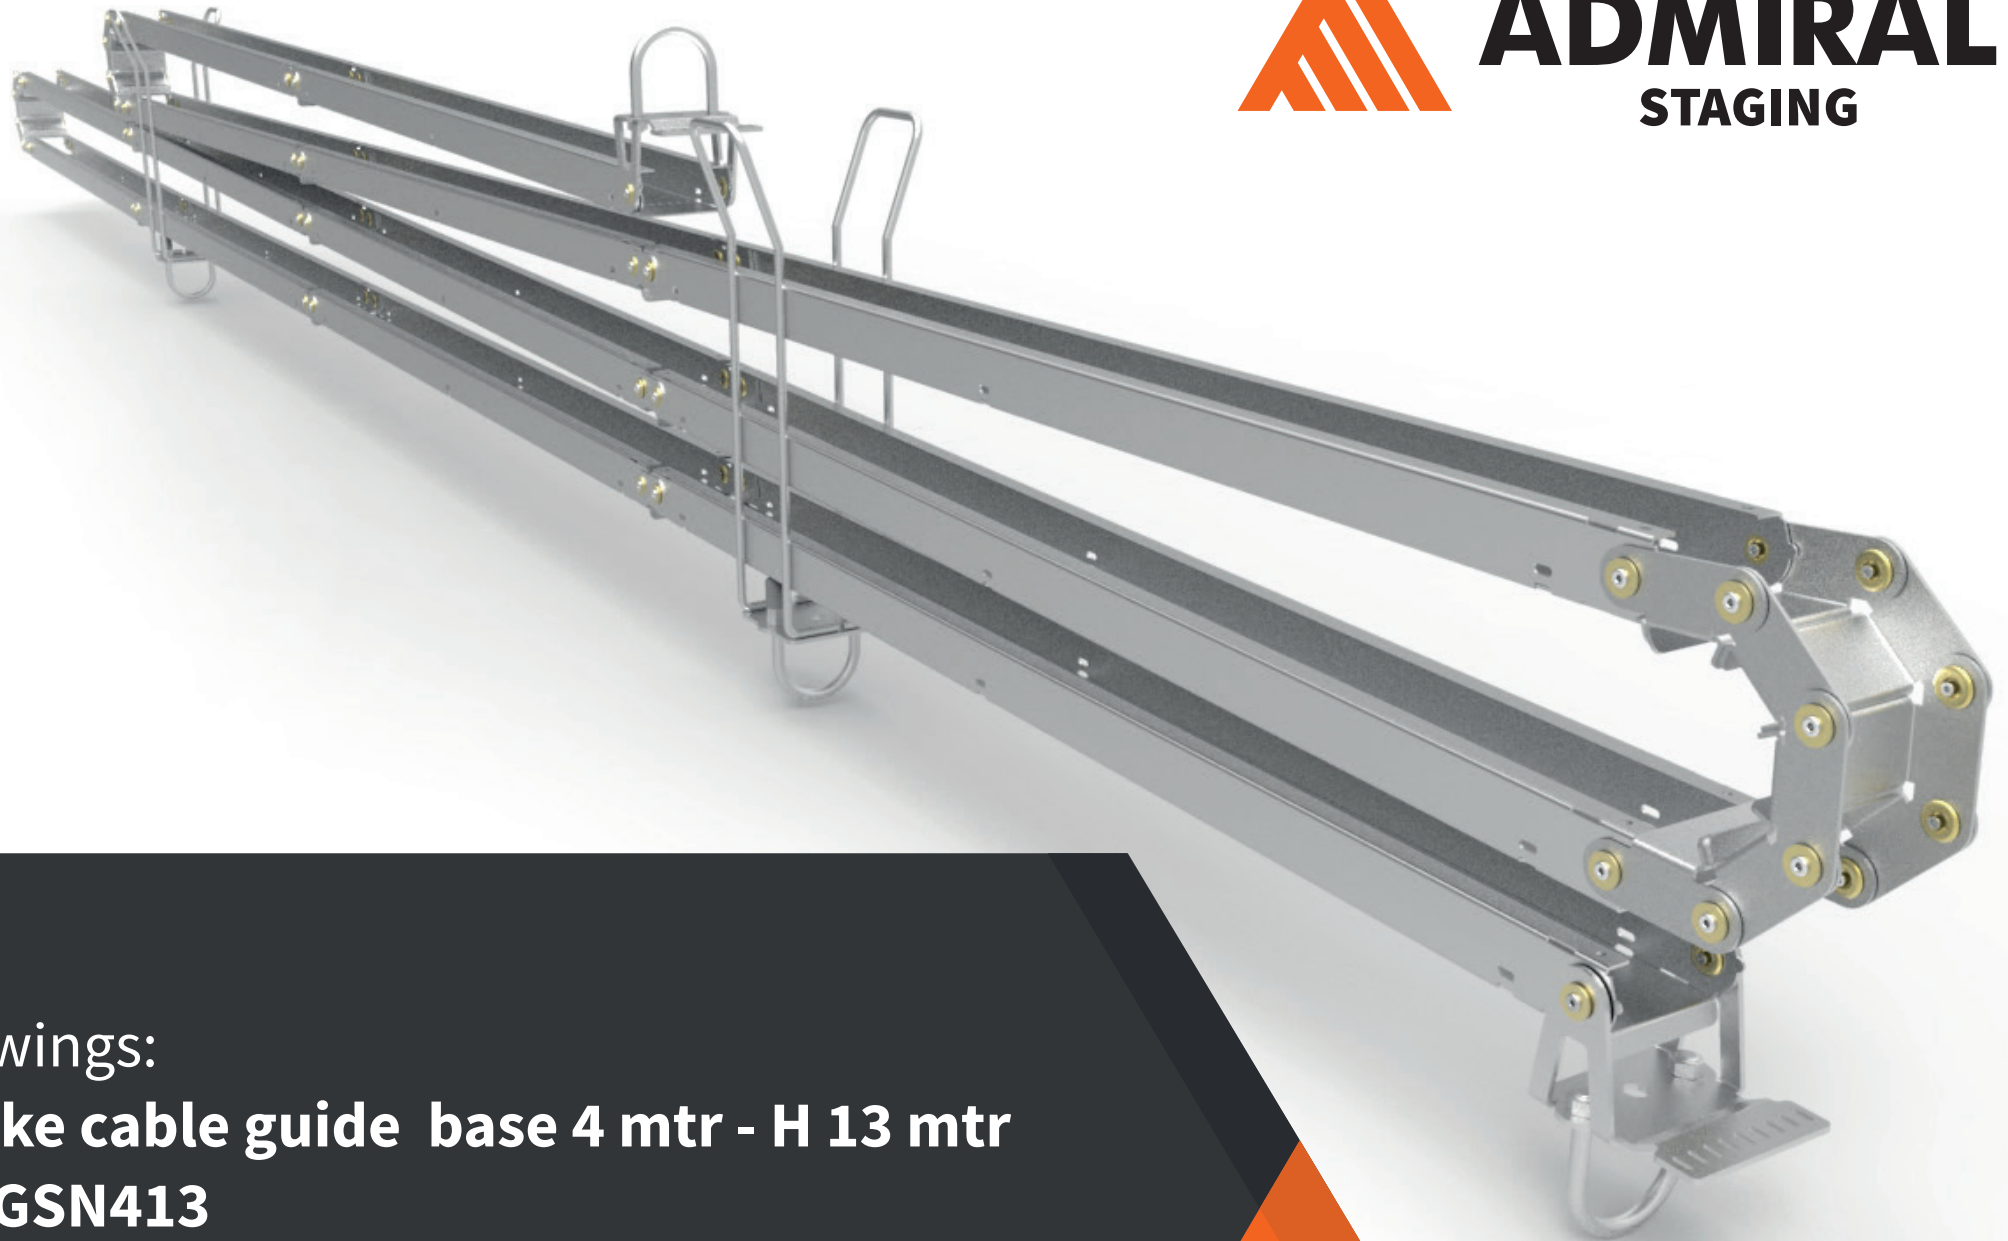

ADMIRAL
STAGING

Drawings:
Snake cable guide base 4 mtr - H 13 mtr
RIKGSN413

138

84

3946

Product: Snake cable guide base 4 mtr - H 13 mtr

Code: RIKGSN413

ADMIRAL
STAGING

Detail C

Product: Snake cable guide base 4 mtr - H 13 mtr

Code: RIKGSN413

ADMIRAL
STAGING

Product: Snake cable guide base 4 mtr - H 13 mtr

Code: RIKGSN413

Detail A

Detail B

Product: Snake cable guide base 4 mtr - H 13 mtr

Code: RIKGSN413

Detail A

Detail B

Assembly set for single tube is included in the RIKGSN413

Product: Snake assembly set for single tube 50mm

Code: RIKGSN120

Detail A

Detail B

Snake extension set for 30 truss

Snake extension set for 40 truss

Product: Snake extension set for 30 / 40 truss

Code: RIKGSN121 / RIKGSN122