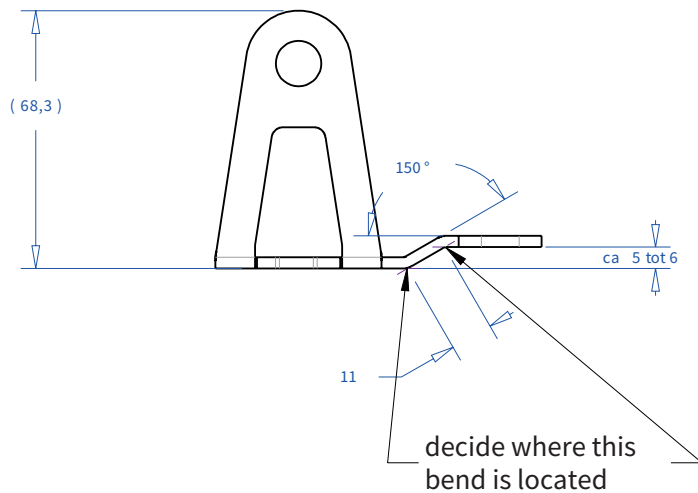

ADMIRAL
STAGING

Drawings:
Snake cable guide base 4 mtr - H 13 mtr
RIKGSN413

138

84

3946

Product: Snake cable guide base 4 mtr - H 13 mtr

Code: RIKGSN413

ADMIRAL
STAGING

Detail C

Product: Snake cable guide base 4 mtr - H 13 mtr

Code: RIKGSN413

ADMIRAL
STAGING

Product: Snake cable guide base 4 mtr - H 13 mtr

Code: RIKGSN413

Detail A

Detail B

Product: Snake cable guide base 4 mtr - H 13 mtr

Code: RIKGSN413

Detail A

Detail B

Assembly set for single tube is included in the RIKGSN413

Product: Snake assembly set for single tube 50mm

Code: RIKGSN120

Detail A