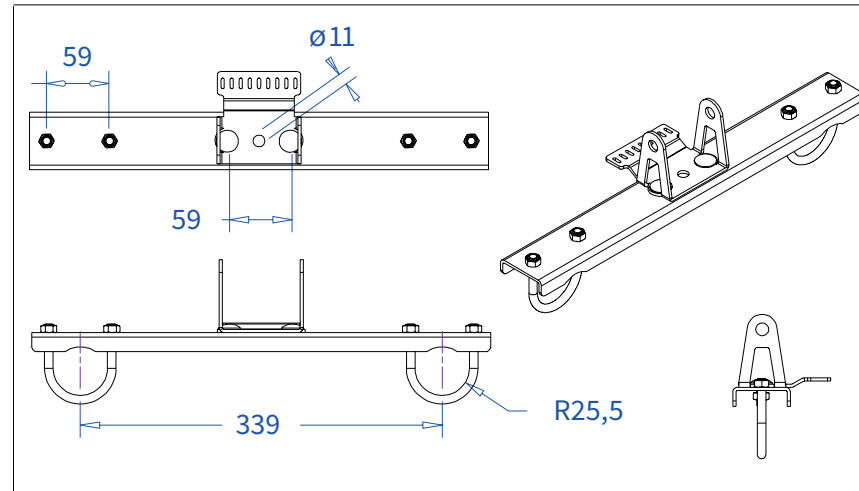

Detail C

Product: Snake cable guide base 4 mtr - H 13 mtr

Code: RIKGSN413

ADMIRAL
STAGING

Product: Snake cable guide base 4 mtr - H 13 mtr

Code: RIKGSN413

Detail A

Detail B

Product: Snake cable guide base 4 mtr - H 13 mtr

Code: RIKGSN413

Detail A

Detail B

Assembly set for single tube is included in the RIKGSN413

Product: Snake assembly set for single tube 50mm

Code: RIKGSN120

Detail A

Detail B

Snake extension set for 30 truss

Snake extension set for 40 truss

Product: Snake extension set for 30 / 40 truss

Code: RIKGSN121 / RIKGSN122