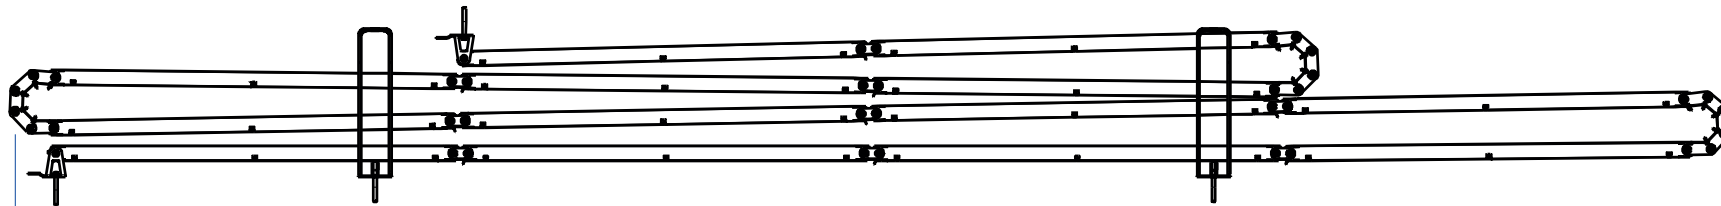

ADMIRAL
STAGING

Drawings:
Snake cable guide base 4 mtr - H 13 mtr
RIKGSN413

138

84

3946

Product: Snake cable guide base 4 mtr - H 13 mtr

Code: RIKGSN413

ADMIRAL
STAGING

Detail C

Product: Snake cable guide base 4 mtr - H 13 mtr

Code: RIKGSN413

ADMIRAL
STAGING

Product: Snake cable guide base 4 mtr - H 13 mtr

Code: RIKGSN413

Detail A

Detail B

Product: Snake cable guide base 4 mtr - H 13 mtr

Code: RIKGSN413

Detail A

Detail B

Assembly set for single tube is included in the RIKGSN413

Product: Snake assembly set for single tube 50mm

Code: RIKGSN120

Detail A

Detail B

Snake extension set for 30 truss

Snake extension set for 40 truss

Product: Snake extension set for 30 / 40 truss

Code: RIKGSN121 / RIKGSN122