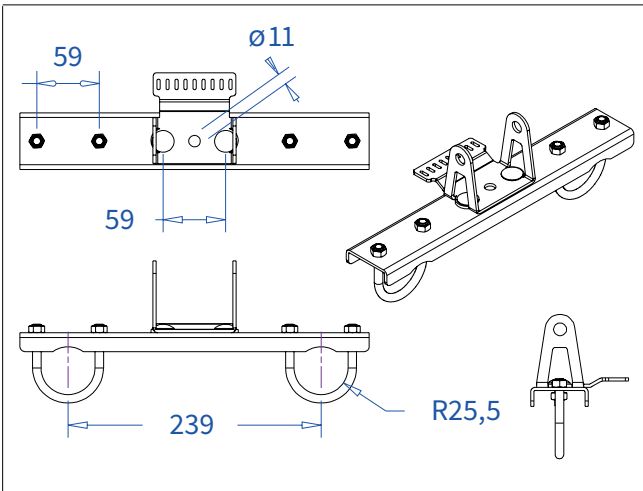

Detail C

Product: Snake cable guide base 4 mtr - H 13 mtr

Code: RIKGSN413

ADMIRAL
STAGING

Product: Snake cable guide base 4 mtr - H 13 mtr

Code: RIKGSN413

Detail A

Detail B

Product: Snake cable guide base 4 mtr - H 13 mtr

Code: RIKGSN413

Detail A

Detail B

Assembly set for single tube is included in the RIKGSN413

Product: Snake assembly set for single tube 50mm

Code: RIKGSN120

Detail A

Detail B

Snake extension set for 30 truss

Snake extension set for 40 truss

Product: Snake extension set for 30 / 40 truss

Code: RIKGSN121 / RIKGSN122