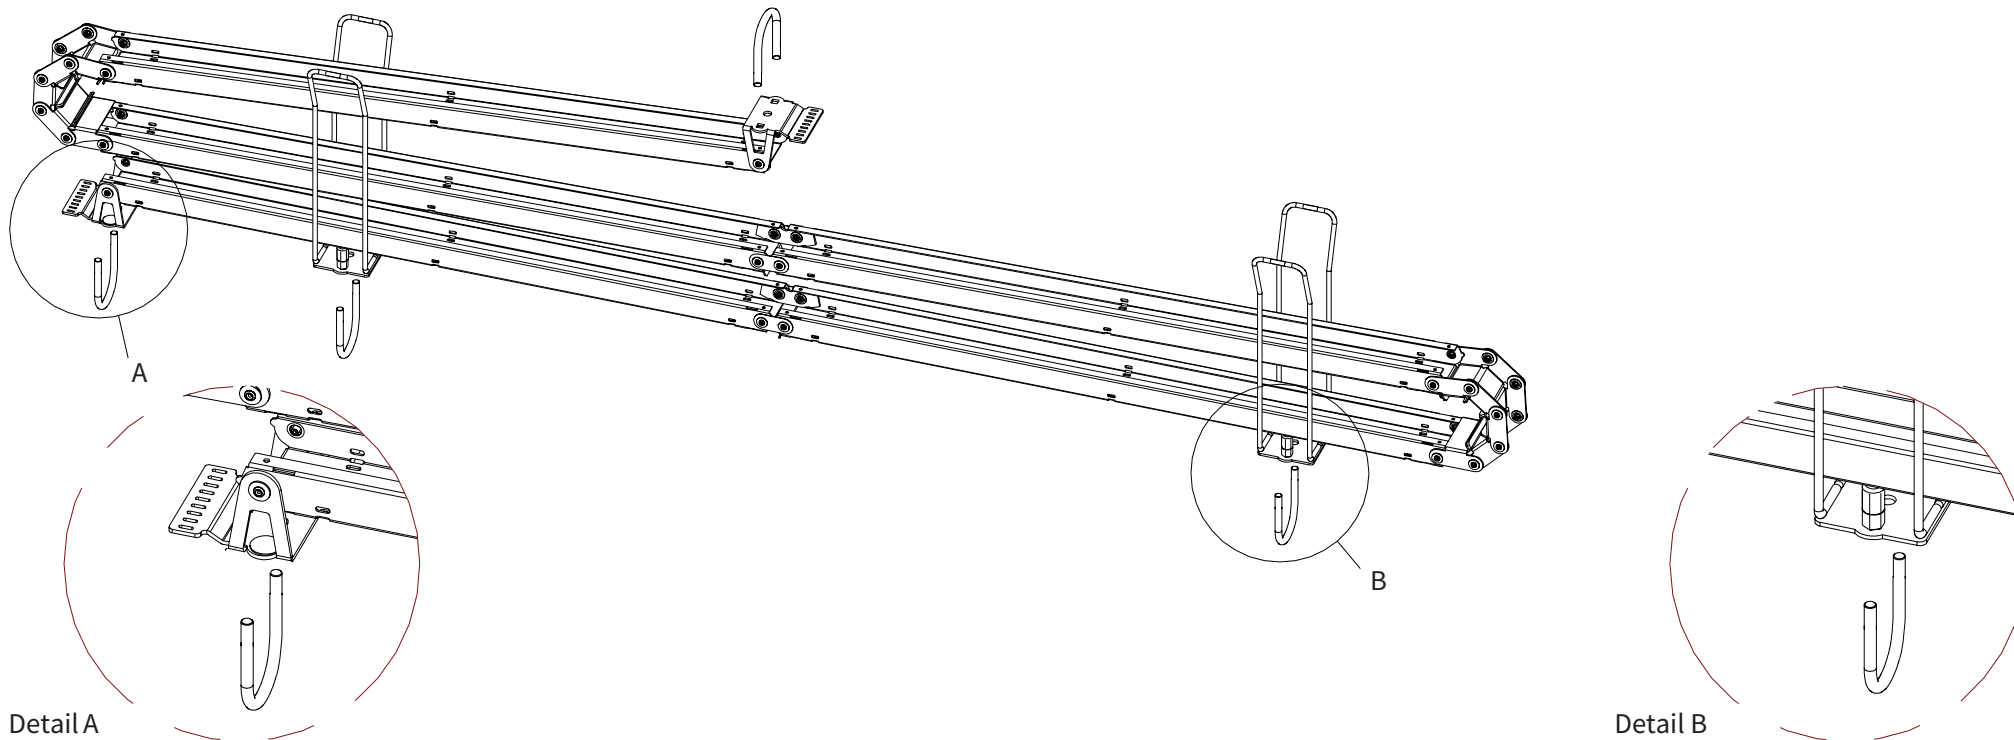

ADMIRAL
STAGING

Drawings:
Snake cable guide base 4 mtr - H 13 mtr
RIKGSN413

138

84

3946

Product: Snake cable guide base 4 mtr - H 13 mtr

Code: RIKGSN413

ADMIRAL
STAGING

Detail C

Product: Snake cable guide base 4 mtr - H 13 mtr

Code: RIKGSN413

ADMIRAL
STAGING

Product: Snake cable guide base 4 mtr - H 13 mtr

Code: RIKGSN413

Detail A

Detail B

Product: Snake cable guide base 4 mtr - H 13 mtr

Code: RIKGSN413

Detail A

Detail B

Assembly set for single tube is included in the RIKGSN413

Product: Snake assembly set for single tube 50mm

Code: RIKGSN120

Detail A

Detail B

Snake extension set for 30 truss

Snake extension set for 40 truss

Product: Snake extension set for 30 / 40 truss

Code: RIKGSN121 / RIKGSN122