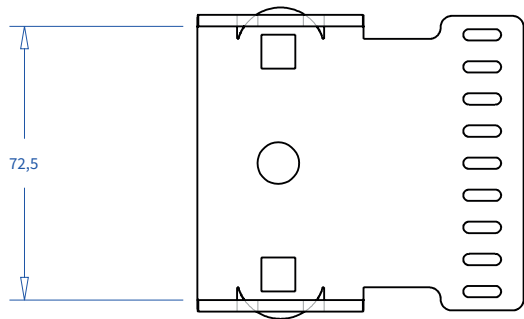

ADMIRAL
STAGING

Drawings:

Snake cable guide base 4 mtr - H 15 mtr black

RIKGSN415B

138

84

3946

Product: Snake cable guide base 4 mtr - H 15 mtr black

Code: RIKGSN415B

ADMIRAL
STAGING

Product: Snake cable guide base 4 mtr - H 15 mtr black

Code: RIKGSN415B

ADMIRAL
STAGING

Product: Snake cable guide base 4 mtr - H 15 mtr black

Code: RIKGSN415B

Detail A

Detail B

Product: Snake cable guide base 4 mtr - H 15 mtr black

Code: RIKGSN415B

Detail A

Detail B

Assembly set for single tube is included in the RIKGSN415B

Product: Snake assembly set for single tube 50mm