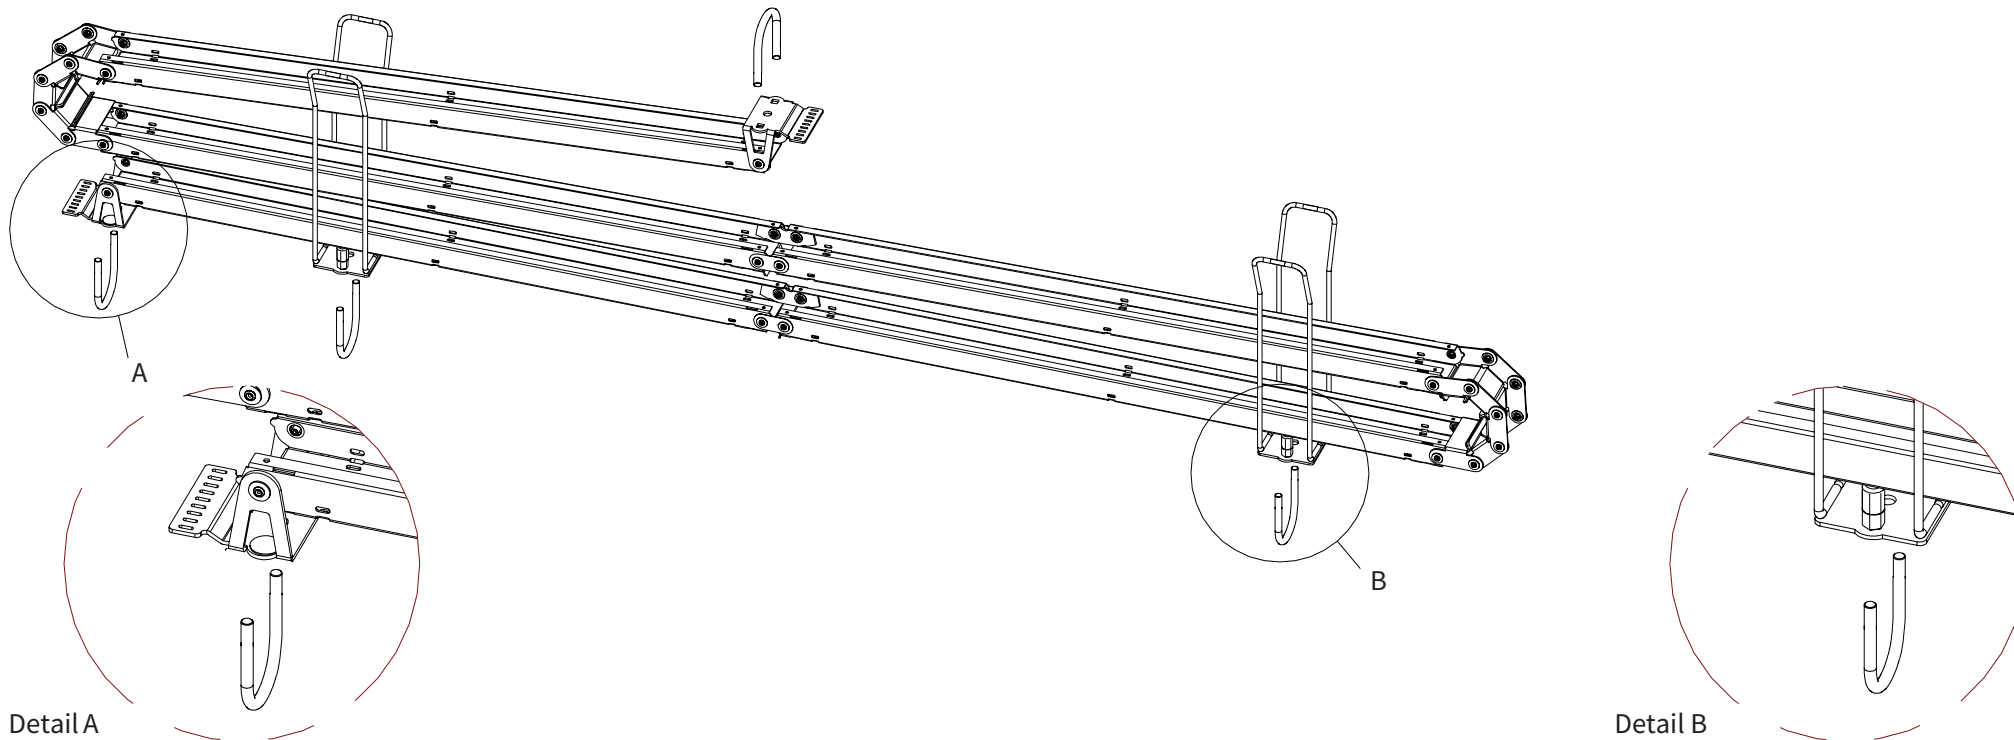

ADMIRAL
STAGING

Drawings:

Snake cable guide base 4 mtr - H 15 mtr black

RIKGSN415B

138

84

3946

Product: Snake cable guide base 4 mtr - H 15 mtr black

Code: RIKGSN415B

ADMIRAL
STAGING

Product: Snake cable guide base 4 mtr - H 15 mtr black

Code: RIKGSN415B

ADMIRAL
STAGING

Product: Snake cable guide base 4 mtr - H 15 mtr black

Code: RIKGSN415B

Detail A

Detail B

Product: Snake cable guide base 4 mtr - H 15 mtr black

Code: RIKGSN415B

Detail A

Detail B

Assembly set for single tube is included in the RIKGSN415B

Product: Snake assembly set for single tube 50mm

Code: RIKGSN120B

Detail A

Detail B

Snake extension set for 30 truss

Snake extension set for 40 truss

Product: Snake extension set for 30 / 40 truss

Code: RIKGSN121B / RIKGSN122B