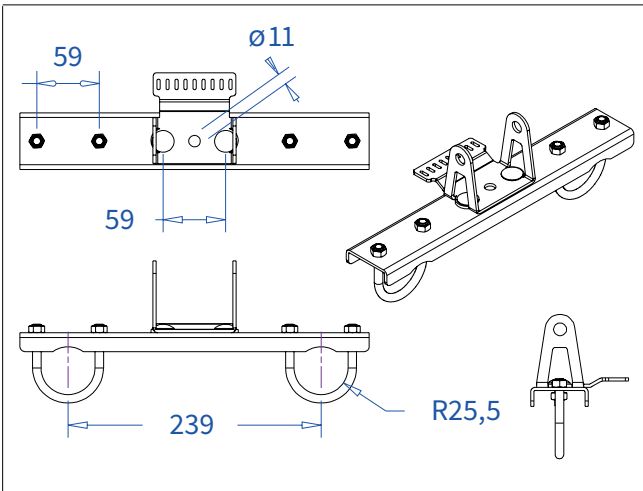

Code: RIKGSN415B

ADMIRAL
STAGING

Product: Snake cable guide base 4 mtr - H 15 mtr black

Code: RIKGSN415B

ADMIRAL
STAGING

Product: Snake cable guide base 4 mtr - H 15 mtr black

Code: RIKGSN415B

Detail A

Detail B

Product: Snake cable guide base 4 mtr - H 15 mtr black

Code: RIKGSN415B

Detail A

Detail B

Assembly set for single tube is included in the RIKGSN415B

Product: Snake assembly set for single tube 50mm

Code: RIKGSN120B

Detail A

Detail B

Snake extension set for 30 truss

Snake extension set for 40 truss

Product: Snake extension set for 30 / 40 truss

Code: RIKGSN121B / RIKGSN122B