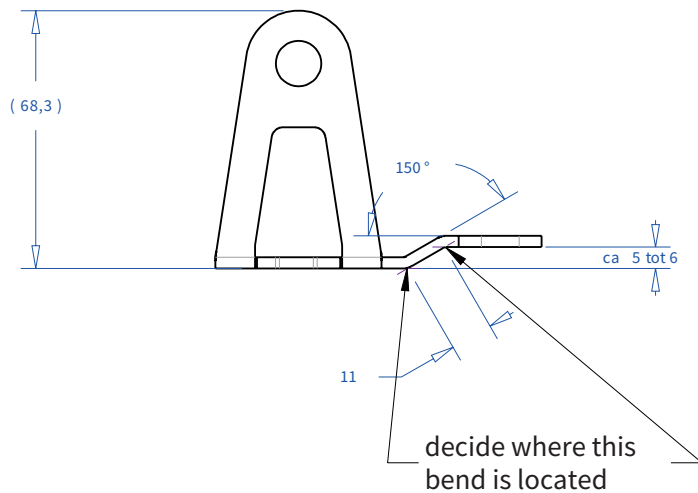

ADMIRAL
STAGING

Drawings:

Snake cable guide base 4 mtr - H 15 mtr black

RIKGSN415B

138

84

3946

Product: Snake cable guide base 4 mtr - H 15 mtr black

Code: RIKGSN415B

ADMIRAL
STAGING

Product: Snake cable guide base 4 mtr - H 15 mtr black

Code: RIKGSN415B

ADMIRAL
STAGING

Product: Snake cable guide base 4 mtr - H 15 mtr black

Code: RIKGSN415B

Detail A

Detail B

Product: Snake cable guide base 4 mtr - H 15 mtr black

Code: RIKGSN415B

Detail A

Detail B

Assembly set for single tube is included in the RIKGSN415B

Product: Snake assembly set for single tube 50mm