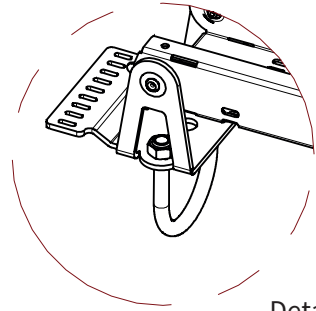

ADMIRAL
STAGING

Drawings:

Snake cable guide base 4 mtr - H 15 mtr black

RIKGSN415B

138

84

3946

Product: Snake cable guide base 4 mtr - H 15 mtr black

Code: RIKGSN415B

ADMIRAL
STAGING

Product: Snake cable guide base 4 mtr - H 15 mtr black

Code: RIKGSN415B

ADMIRAL
STAGING

Product: Snake cable guide base 4 mtr - H 15 mtr black

Code: RIKGSN415B

Detail A

Detail B

Product: Snake cable guide base 4 mtr - H 15 mtr black

Code: RIKGSN415B

Detail A

Detail B

Assembly set for single tube is included in the RIKGSN415B

Product: Snake assembly set for single tube 50mm