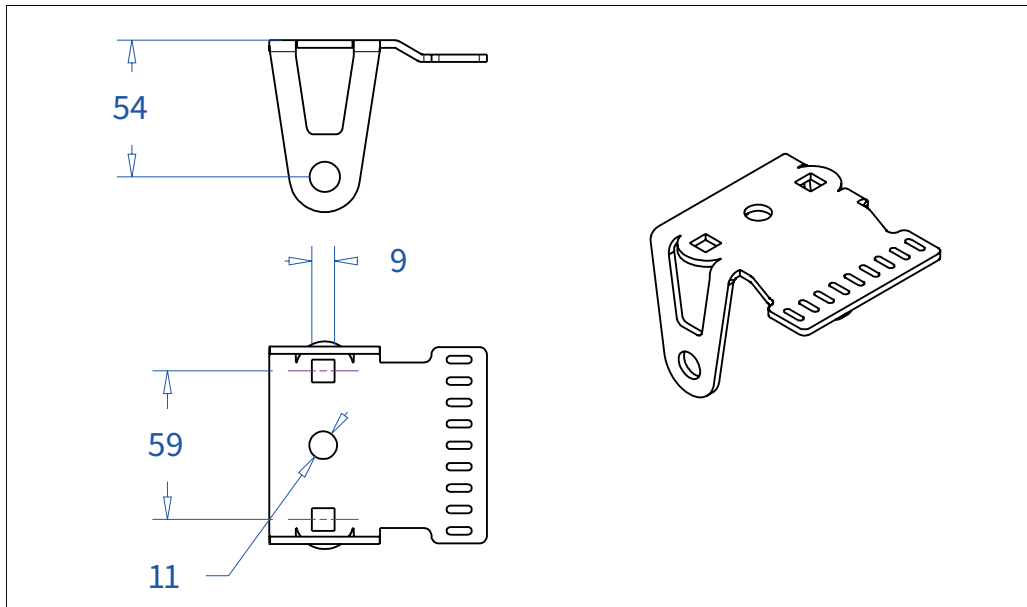

ADMIRAL
STAGING

Drawings:

Snake cable guide base 4 mtr - H 15 mtr black

RIKGSN415B

138

84

3946

Product: Snake cable guide base 4 mtr - H 15 mtr black

Code: RIKGSN415B

ADMIRAL
STAGING

Product: Snake cable guide base 4 mtr - H 15 mtr black

Code: RIKGSN415B

ADMIRAL
STAGING

Product: Snake cable guide base 4 mtr - H 15 mtr black

Code: RIKGSN415B

Detail A

Detail B

Product: Snake cable guide base 4 mtr - H 15 mtr black

Code: RIKGSN415B

Detail A

Detail B

Assembly set for single tube is included in the RIKGSN415B

Product: Snake assembly set for single tube 50mm

Code: RIKGSN120B

Detail A

Detail B

Snake extension set for 30 truss

Snake extension set for 40 truss

Product: Snake extension set for 30 / 40 truss

Code: RIKGSN121B / RIKGSN122B