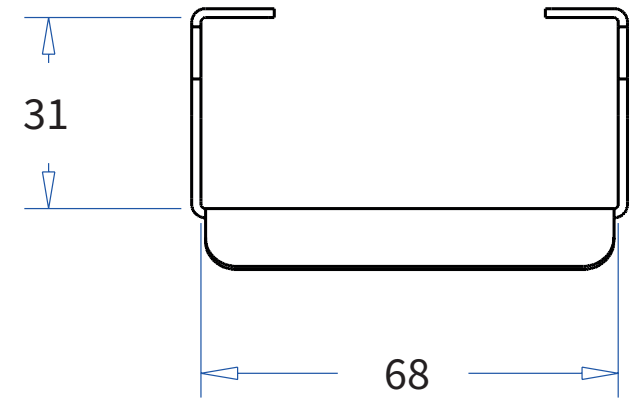

ADMIRAL
STAGING

Drawings:

Snake cable guide base 4 mtr - H 15 mtr black

RIKGSN415B

138

84

3946

Product: Snake cable guide base 4 mtr - H 15 mtr black

Code: RIKGSN415B

ADMIRAL
STAGING

Product: Snake cable guide base 4 mtr - H 15 mtr black

Code: RIKGSN415B

ADMIRAL
STAGING

Product: Snake cable guide base 4 mtr - H 15 mtr black

Code: RIKGSN415B

Detail A

Detail B

Product: Snake cable guide base 4 mtr - H 15 mtr black

Code: RIKGSN415B

Detail A

Detail B

Assembly set for single tube is included in the RIKGSN415B

Product: Snake assembly set for single tube 50mm