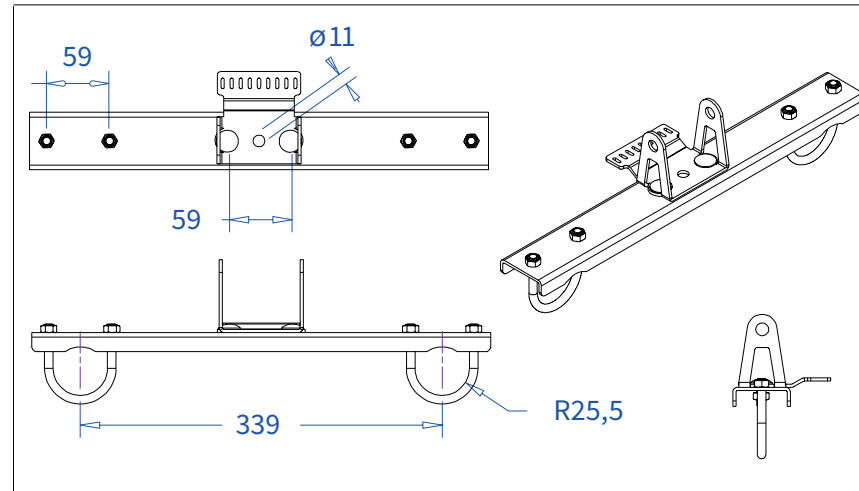

Detail B

Product: Snake cable guide base 4 mtr - H 15 mtr black

Code: RIKGSN415B

Detail A

Detail B

Assembly set for single tube is included in the RIKGSN415B

Product: Snake assembly set for single tube 50mm

Code: RIKGSN120B

Detail A

Detail B

Snake extension set for 30 truss

Snake extension set for 40 truss

Product: Snake extension set for 30 / 40 truss

Code: RIKGSN121B / RIKGSN122B