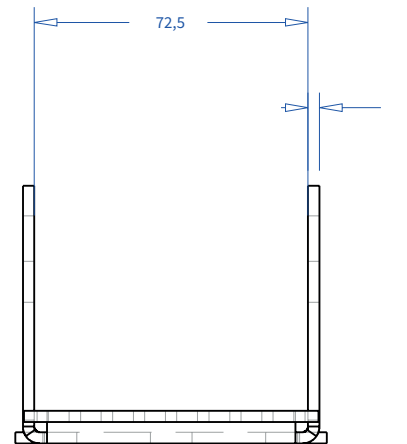

Code: RIKGSN415B

ADMIRAL
STAGING

Product: Snake cable guide base 4 mtr - H 15 mtr black

Code: RIKGSN415B

ADMIRAL
STAGING

Product: Snake cable guide base 4 mtr - H 15 mtr black

Code: RIKGSN415B

Detail A

Detail B

Product: Snake cable guide base 4 mtr - H 15 mtr black

Code: RIKGSN415B

Detail A

Detail B

Assembly set for single tube is included in the RIKGSN415B

Product: Snake assembly set for single tube 50mm