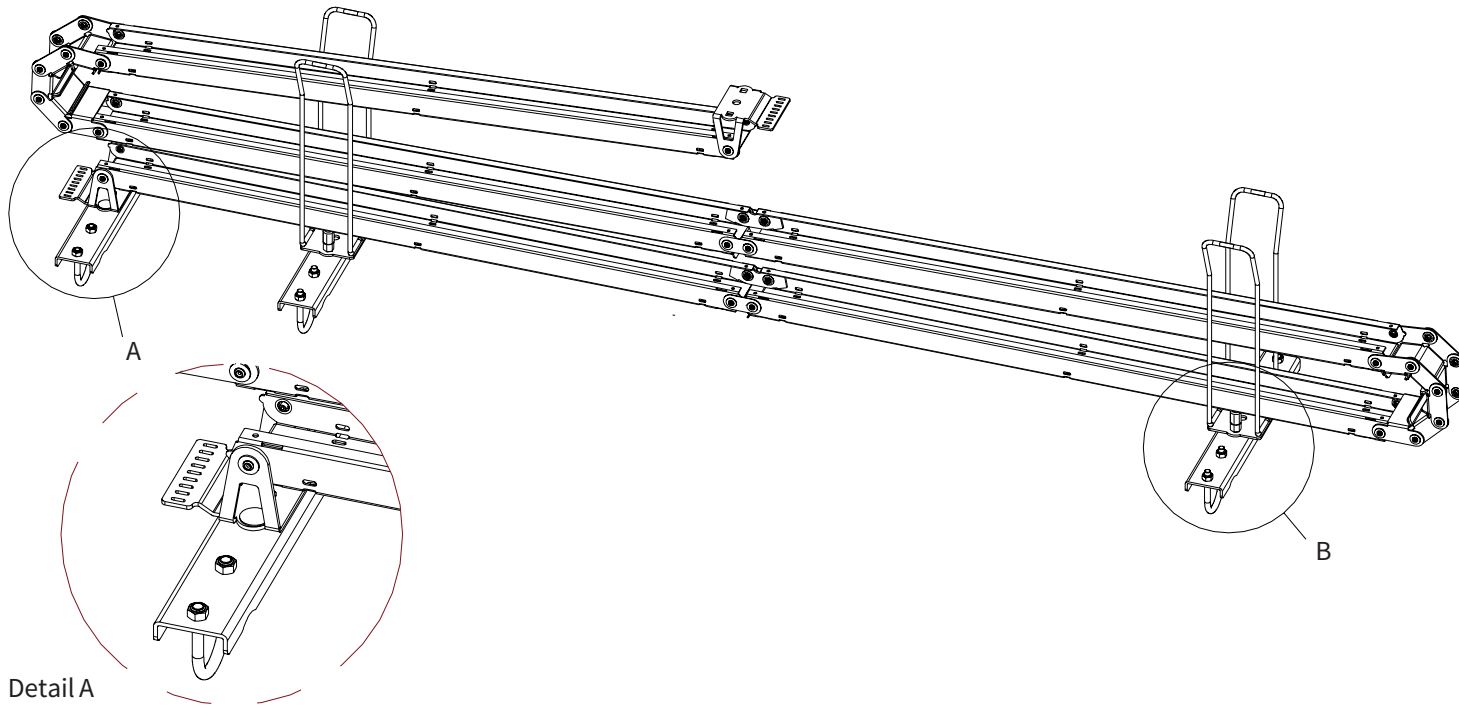

ADMIRAL
STAGING

Drawings:

Snake cable guide base 4 mtr - H 15 mtr black

RIKGSN415B

138

84

3946

Product: Snake cable guide base 4 mtr - H 15 mtr black

Code: RIKGSN415B

ADMIRAL
STAGING

Product: Snake cable guide base 4 mtr - H 15 mtr black

Code: RIKGSN415B

ADMIRAL
STAGING

Product: Snake cable guide base 4 mtr - H 15 mtr black

Code: RIKGSN415B

Detail A

Detail B

Product: Snake cable guide base 4 mtr - H 15 mtr black

Code: RIKGSN415B

Detail A

Detail B

Assembly set for single tube is included in the RIKGSN415B

Product: Snake assembly set for single tube 50mm

Code: RIKGSN120B

Detail A

Detail B

Snake extension set for 30 truss

Snake extension set for 40 truss

Product: Snake extension set for 30 / 40 truss

Code: RIKGSN121B / RIKGSN122B