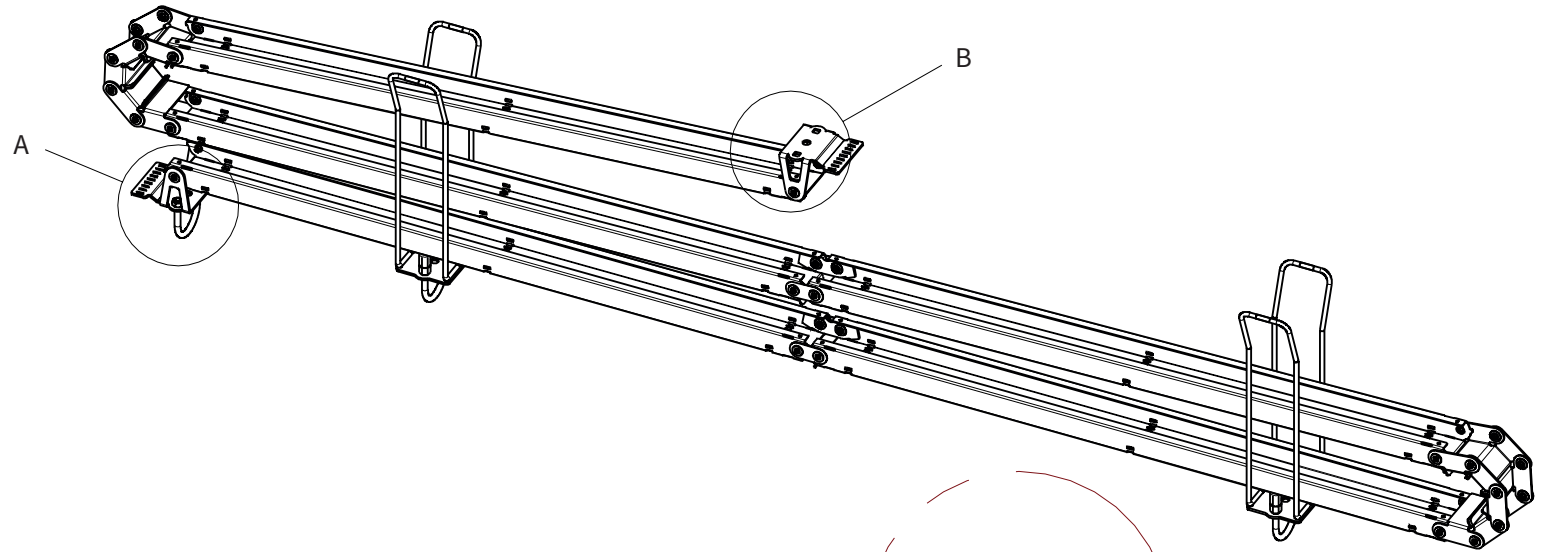

ADMIRAL
STAGING

Drawings:

Snake cable guide base 4 mtr - H 15 mtr black

RIKGSN415B

138

84

3946

Product: Snake cable guide base 4 mtr - H 15 mtr black

Code: RIKGSN415B

ADMIRAL
STAGING

Product: Snake cable guide base 4 mtr - H 15 mtr black

Code: RIKGSN415B

ADMIRAL
STAGING

Product: Snake cable guide base 4 mtr - H 15 mtr black

Code: RIKGSN415B

Detail A

Detail B

Product: Snake cable guide base 4 mtr - H 15 mtr black

Code: RIKGSN415B

Detail A

Detail B

Assembly set for single tube is included in the RIKGSN415B

Product: Snake assembly set for single tube 50mm

Code: RIKGSN120B

Detail A

Detail B

Snake extension set for 30 truss

Snake extension set for 40 truss

Product: Snake extension set for 30 / 40 truss

Code: RIKGSN121B / RIKGSN122B