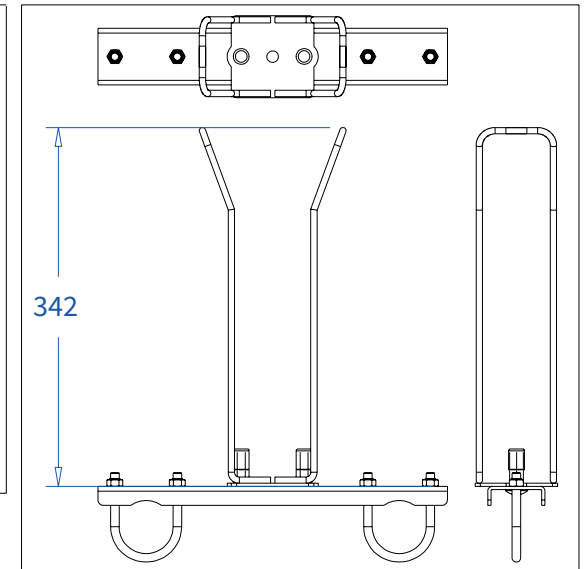

Code: RIKGSN415B

ADMIRAL
STAGING

Product: Snake cable guide base 4 mtr - H 15 mtr black

Code: RIKGSN415B

ADMIRAL
STAGING

Product: Snake cable guide base 4 mtr - H 15 mtr black

Code: RIKGSN415B

Detail A

Detail B

Product: Snake cable guide base 4 mtr - H 15 mtr black

Code: RIKGSN415B

Detail A

Detail B

Assembly set for single tube is included in the RIKGSN415B

Product: Snake assembly set for single tube 50mm

Code: RIKGSN120B

Detail A

Detail B

Snake extension set for 30 truss

Snake extension set for 40 truss

Product: Snake extension set for 30 / 40 truss

Code: RIKGSN121B / RIKGSN122B