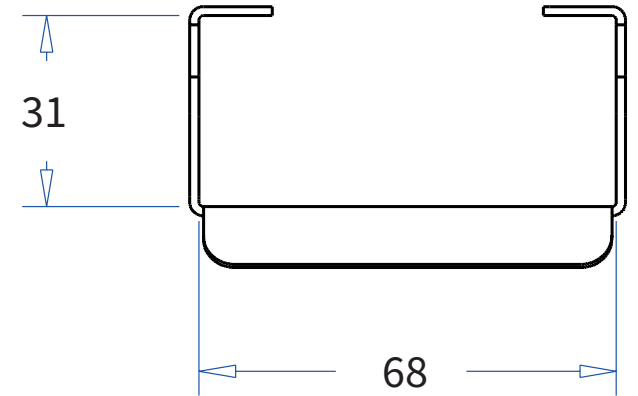

**ADMIRAL**  
**STAGING**

Drawings:  
**Snake cable guide base 4 mtr - H 16 mtr**  
**RIKGSN416**

Product: Snake cable guide base 4 mtr - H 16 mtr

Code: RIKGSN416

**ADMIRAL**  
STAGING

Detail C

Product: Snake cable guide base 4 mtr - H 16 mtr

Code: RIKGSN416

**ADMIRAL**  
STAGING

Product: Snake cable guide base 4 mtr - H 16 mtr

Code: RIKGSN416

Detail A

Detail B

Product: Snake cable guide base 4 mtr - H 16 mtr

Code: RIKGSN416

**ADMIRAL**  
STAGING

Detail A

Detail B

Assembly set for single tube is included in the RIKGSN416

Product: Snake assembly set for single tube 50mm

Code: RIKGSN120

Detail A

Detail B