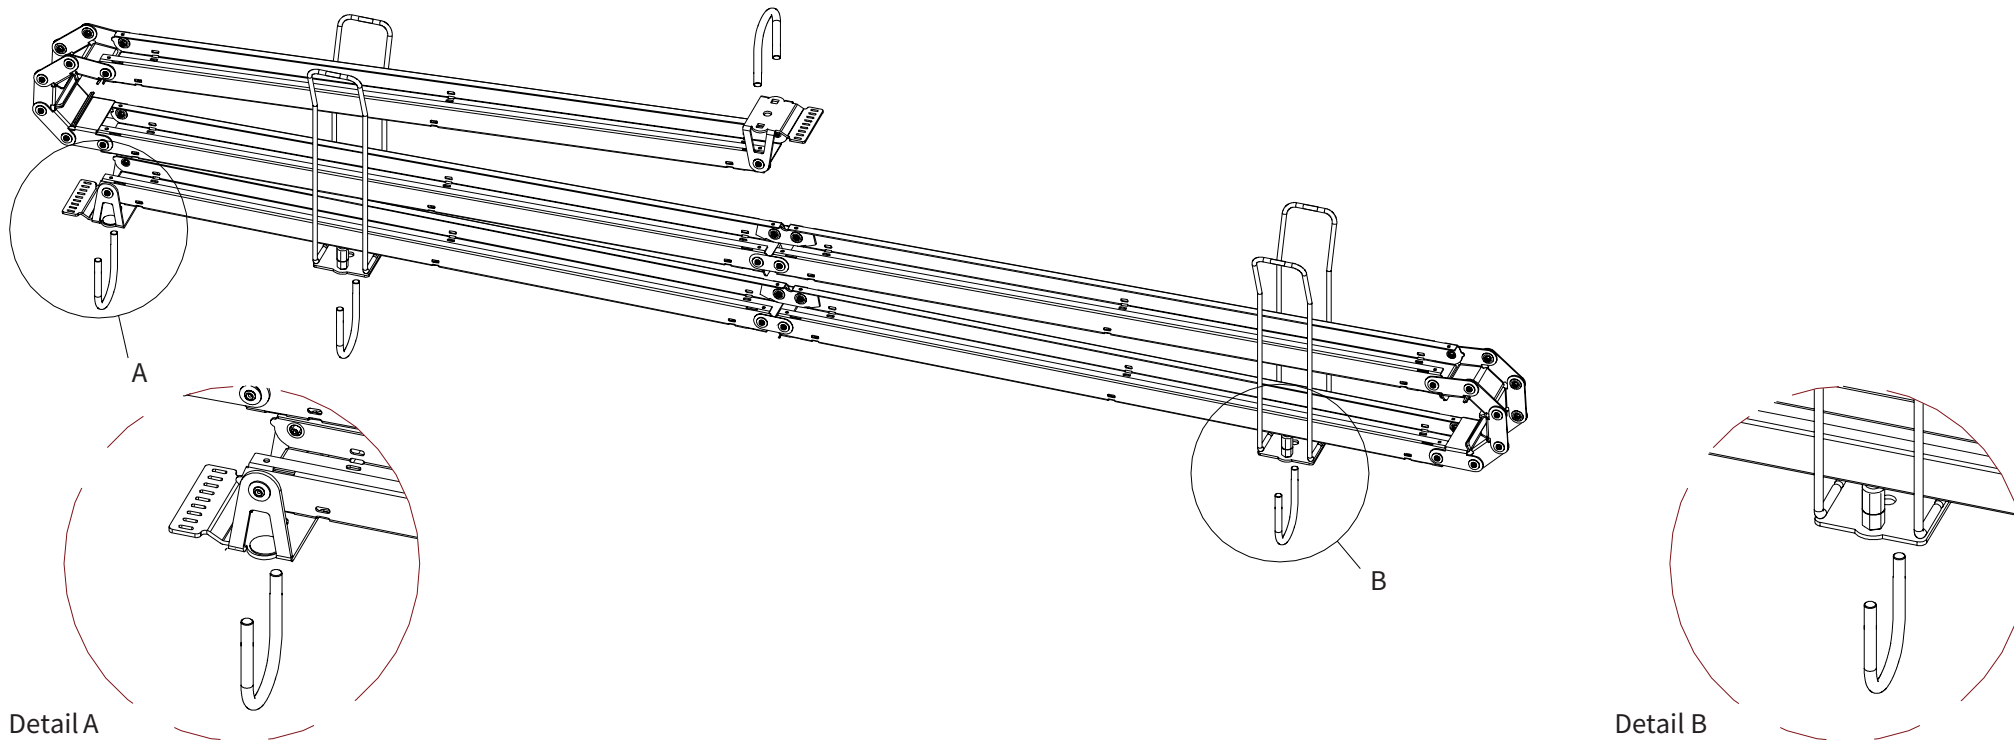

**ADMIRAL**  
**STAGING**

Drawings:  
**Snake cable guide base 4 mtr - H 16 mtr**  
**RIKGSN416**

Product: Snake cable guide base 4 mtr - H 16 mtr

Code: RIKGSN416

**ADMIRAL**  
STAGING

Detail C

Product: Snake cable guide base 4 mtr - H 16 mtr

Code: RIKGSN416

**ADMIRAL**  
STAGING

Product: Snake cable guide base 4 mtr - H 16 mtr

Code: RIKGSN416

Detail A

Detail B

Product: Snake cable guide base 4 mtr - H 16 mtr

Code: RIKGSN416

**ADMIRAL**  
STAGING

Detail A

Detail B

Assembly set for single tube is included in the RIKGSN416

Product: Snake assembly set for single tube 50mm

Code: RIKGSN120

Detail A

Detail B

Snake extension set for 30 truss

Snake extension set for 40 truss

Product: Snake extension set for 30 / 40 truss

Code: RIKGSN121 / RIKGSN122