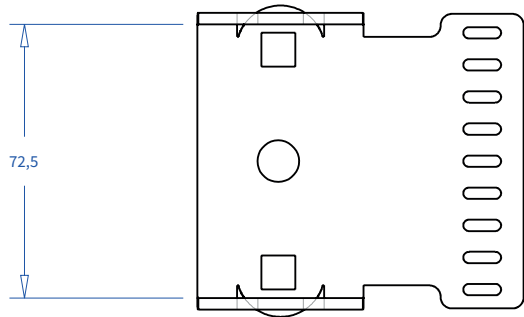

**ADMIRAL**  
**STAGING**

Drawings:  
**Snake cable guide base 4 mtr - H 16 mtr**  
**RIKGSN416**

Product: Snake cable guide base 4 mtr - H 16 mtr

Code: RIKGSN416

**ADMIRAL**  
STAGING

Detail C

Product: Snake cable guide base 4 mtr - H 16 mtr

Code: RIKGSN416

**ADMIRAL**  
STAGING

Product: Snake cable guide base 4 mtr - H 16 mtr

Code: RIKGSN416

Detail A

Detail B

Product: Snake cable guide base 4 mtr - H 16 mtr

Code: RIKGSN416

**ADMIRAL**  
STAGING

Detail A

Detail B

Assembly set for single tube is included in the RIKGSN416

Product: Snake assembly set for single tube 50mm

Code: RIKGSN120

Detail A

Detail B

Snake extension set for 30 truss

Snake extension set for 40 truss

Product: Snake extension set for 30 / 40 truss

Code: RIKGSN121 / RIKGSN122