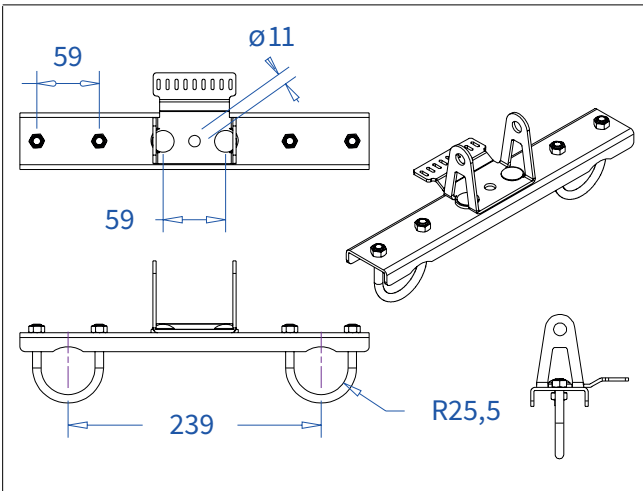

**ADMIRAL**  
**STAGING**

Drawings:  
**Snake cable guide base 4 mtr - H 16 mtr**  
**RIKGSN416**

Product: Snake cable guide base 4 mtr - H 16 mtr

Code: RIKGSN416

**ADMIRAL**  
STAGING

Detail C

Product: Snake cable guide base 4 mtr - H 16 mtr

Code: RIKGSN416

**ADMIRAL**  
STAGING

Product: Snake cable guide base 4 mtr - H 16 mtr

Code: RIKGSN416

Detail A

Detail B

Product: Snake cable guide base 4 mtr - H 16 mtr

Code: RIKGSN416

**ADMIRAL**  
STAGING

Detail A

Detail B

Assembly set for single tube is included in the RIKGSN416

Product: Snake assembly set for single tube 50mm

Code: RIKGSN120

Detail A

Detail B

Snake extension set for 30 truss

Snake extension set for 40 truss

Product: Snake extension set for 30 / 40 truss

Code: RIKGSN121 / RIKGSN122