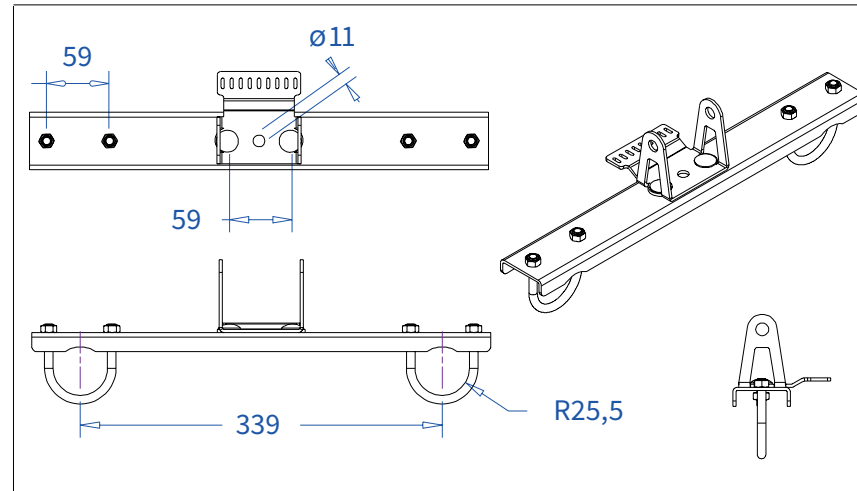

**ADMIRAL**  
**STAGING**

Drawings:  
**Snake cable guide base 4 mtr - H 16 mtr**  
**RIKGSN416**

Product: Snake cable guide base 4 mtr - H 16 mtr

Code: RIKGSN416

**ADMIRAL**  
STAGING

Detail C

Product: Snake cable guide base 4 mtr - H 16 mtr

Code: RIKGSN416

**ADMIRAL**  
STAGING

Product: Snake cable guide base 4 mtr - H 16 mtr

Code: RIKGSN416

Detail A

Detail B

Product: Snake cable guide base 4 mtr - H 16 mtr

Code: RIKGSN416

**ADMIRAL**  
STAGING

Detail A

Detail B

Assembly set for single tube is included in the RIKGSN416

Product: Snake assembly set for single tube 50mm

Code: RIKGSN120

Detail A

Detail B

Snake extension set for 30 truss

Snake extension set for 40 truss

Product: Snake extension set for 30 / 40 truss

Code: RIKGSN121 / RIKGSN122