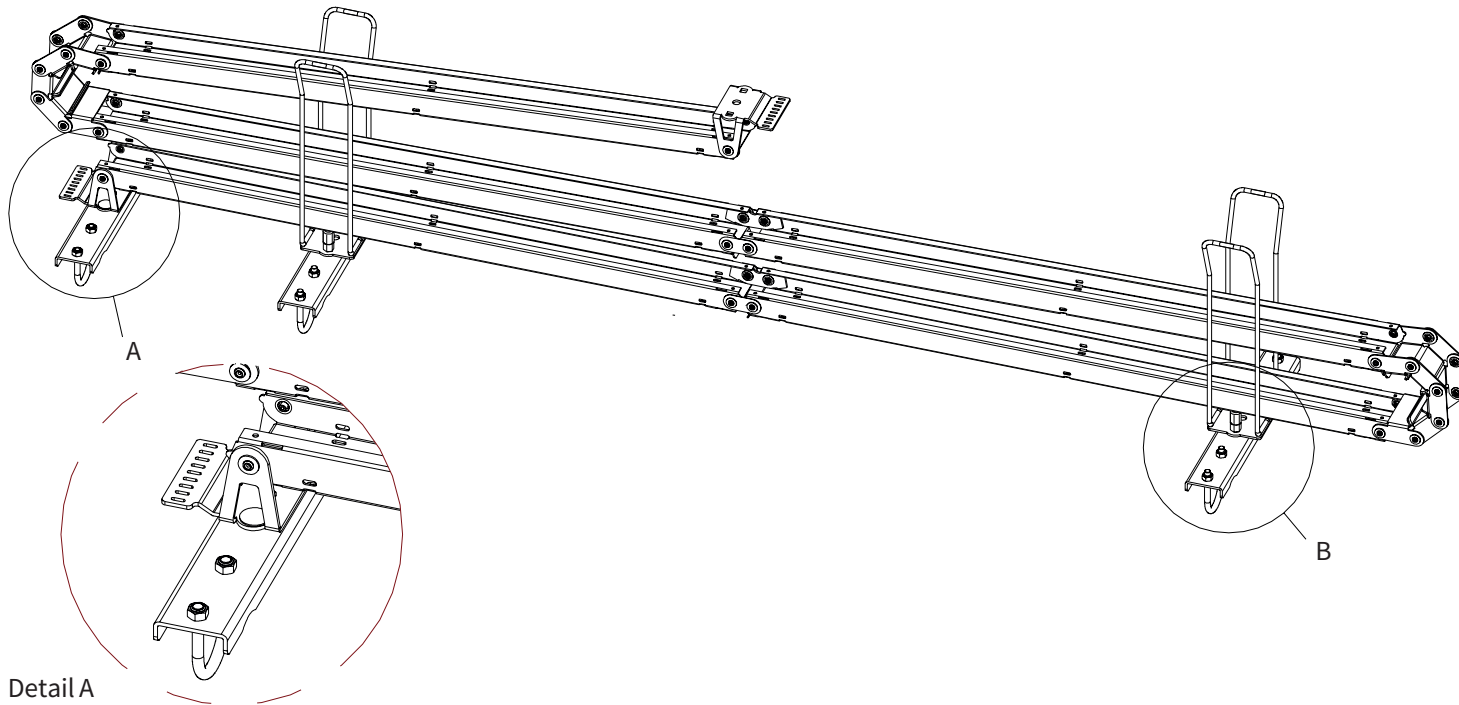

**ADMIRAL**  
**STAGING**

Drawings:  
**Snake cable guide base 4 mtr - H 16 mtr**  
**RIKGSN416**

Product: Snake cable guide base 4 mtr - H 16 mtr

Code: RIKGSN416

**ADMIRAL**  
STAGING

Detail C

Product: Snake cable guide base 4 mtr - H 16 mtr

Code: RIKGSN416

**ADMIRAL**  
STAGING

Product: Snake cable guide base 4 mtr - H 16 mtr

Code: RIKGSN416

Detail A

Detail B

Product: Snake cable guide base 4 mtr - H 16 mtr

Code: RIKGSN416

**ADMIRAL**  
STAGING

Detail A

Detail B

Assembly set for single tube is included in the RIKGSN416

Product: Snake assembly set for single tube 50mm

Code: RIKGSN120

Detail A

Detail B

Snake extension set for 30 truss

Snake extension set for 40 truss

Product: Snake extension set for 30 / 40 truss

Code: RIKGSN121 / RIKGSN122