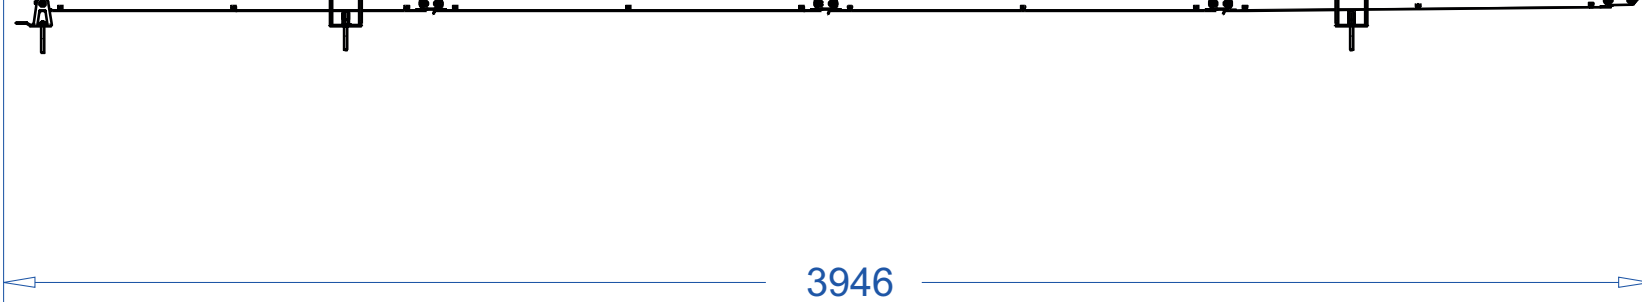

**ADMIRAL**  
**STAGING**

Drawings:  
**Snake cable guide base 4 mtr - H 16 mtr**  
**RIKGSN416**

Product: Snake cable guide base 4 mtr - H 16 mtr

Code: RIKGSN416

**ADMIRAL**  
STAGING

Detail C

Product: Snake cable guide base 4 mtr - H 16 mtr

Code: RIKGSN416

**ADMIRAL**  
STAGING

Product: Snake cable guide base 4 mtr - H 16 mtr

Code: RIKGSN416

Detail A

Detail B

Product: Snake cable guide base 4 mtr - H 16 mtr

Code: RIKGSN416

**ADMIRAL**  
STAGING

Detail A

Detail B

Assembly set for single tube is included in the RIKGSN416

Product: Snake assembly set for single tube 50mm

Code: RIKGSN120

Detail A

Detail B

Snake extension set for 30 truss

Snake extension set for 40 truss

Product: Snake extension set for 30 / 40 truss

Code: RIKGSN121 / RIKGSN122