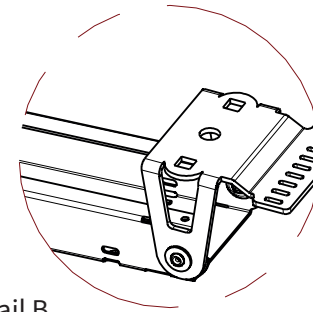

**ADMIRAL**  
**STAGING**

Drawings:  
**Snake cable guide base 4 mtr - H 16 mtr**  
**RIKGSN416**

Product: Snake cable guide base 4 mtr - H 16 mtr

Code: RIKGSN416

**ADMIRAL**  
STAGING

Detail C

Product: Snake cable guide base 4 mtr - H 16 mtr

Code: RIKGSN416

**ADMIRAL**  
STAGING

Product: Snake cable guide base 4 mtr - H 16 mtr

Code: RIKGSN416

Detail A

Detail B

Product: Snake cable guide base 4 mtr - H 16 mtr

Code: RIKGSN416

**ADMIRAL**  
STAGING

Detail A

Detail B

Assembly set for single tube is included in the RIKGSN416

Product: Snake assembly set for single tube 50mm

Code: RIKGSN120

Detail A

Detail B