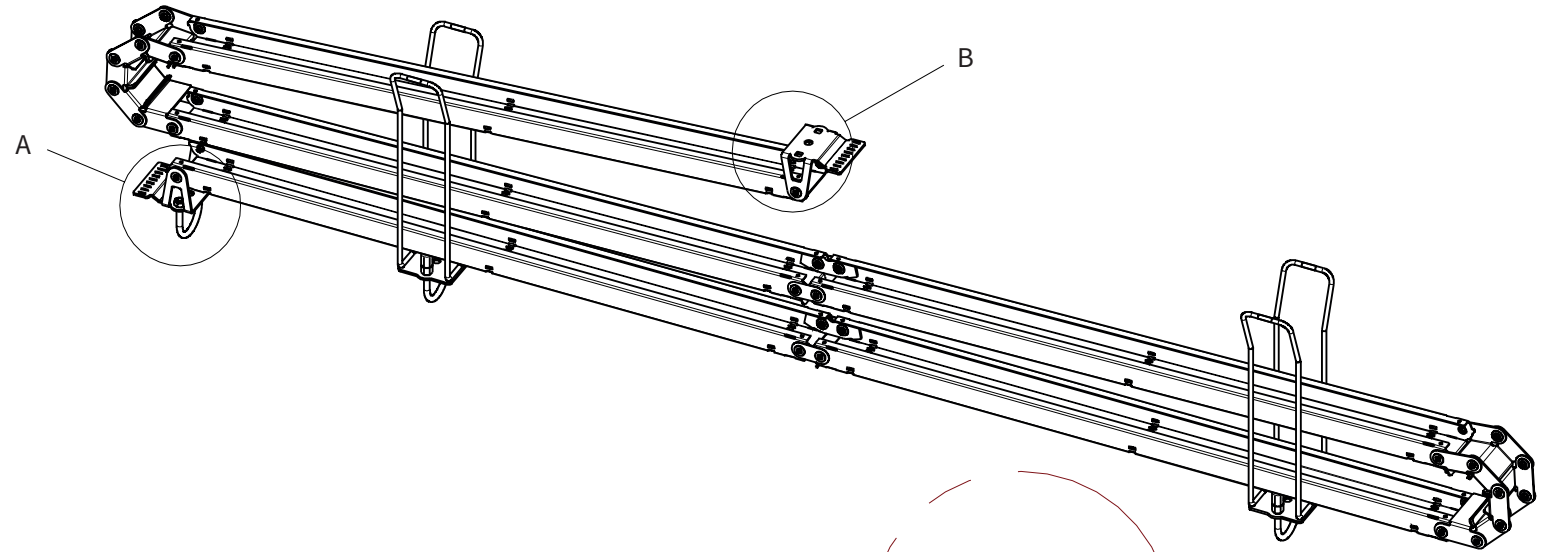

**ADMIRAL**  
**STAGING**

Drawings:  
**Snake cable guide base 4 mtr - H 16 mtr**  
**RIKGSN416**

Product: Snake cable guide base 4 mtr - H 16 mtr

Code: RIKGSN416

**ADMIRAL**  
STAGING

Detail C

Product: Snake cable guide base 4 mtr - H 16 mtr

Code: RIKGSN416

**ADMIRAL**  
STAGING

Product: Snake cable guide base 4 mtr - H 16 mtr

Code: RIKGSN416

Detail A

Detail B

Product: Snake cable guide base 4 mtr - H 16 mtr

Code: RIKGSN416

**ADMIRAL**  
STAGING

Detail A

Detail B

Assembly set for single tube is included in the RIKGSN416

Product: Snake assembly set for single tube 50mm

Code: RIKGSN120

Detail A

Detail B

Snake extension set for 30 truss

Snake extension set for 40 truss

Product: Snake extension set for 30 / 40 truss

Code: RIKGSN121 / RIKGSN122