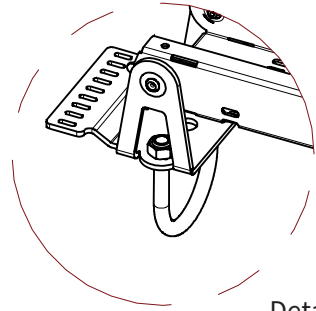

**ADMIRAL**  
**STAGING**

Drawings:  
**Snake cable guide base 4 mtr - H 16 mtr**  
**RIKGSN416**

Product: Snake cable guide base 4 mtr - H 16 mtr

Code: RIKGSN416

**ADMIRAL**  
STAGING

Detail C

Product: Snake cable guide base 4 mtr - H 16 mtr

Code: RIKGSN416

**ADMIRAL**  
STAGING

Product: Snake cable guide base 4 mtr - H 16 mtr

Code: RIKGSN416

Detail A

Detail B

Product: Snake cable guide base 4 mtr - H 16 mtr

Code: RIKGSN416

**ADMIRAL**  
STAGING

Detail A

Detail B

Assembly set for single tube is included in the RIKGSN416

Product: Snake assembly set for single tube 50mm

Code: RIKGSN120

Detail A

Detail B