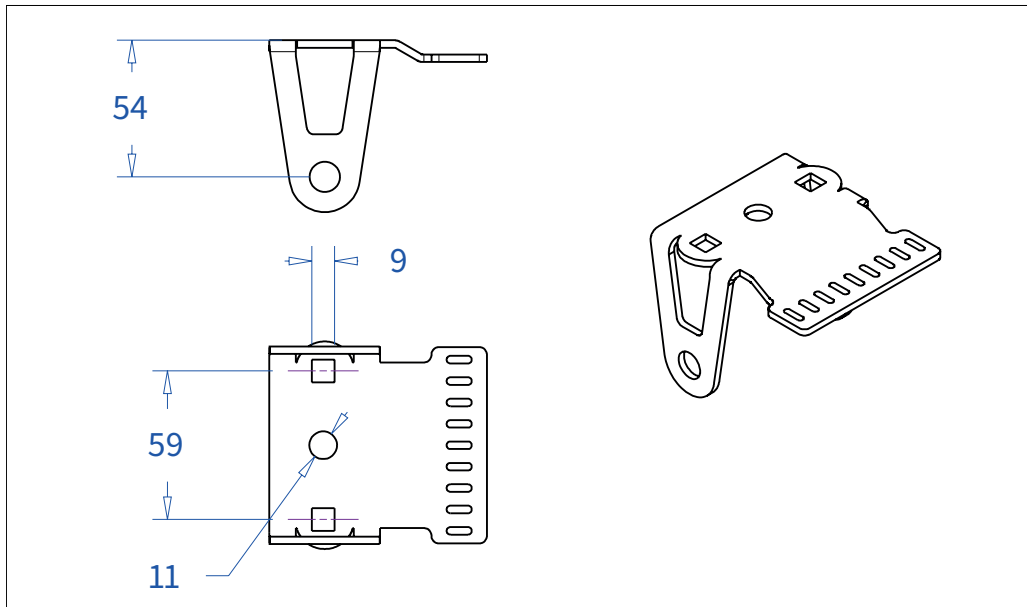

**ADMIRAL**  
**STAGING**

Drawings:  
**Snake cable guide base 4 mtr - H 16 mtr**  
**RIKGSN416**

Product: Snake cable guide base 4 mtr - H 16 mtr

Code: RIKGSN416

**ADMIRAL**  
STAGING

Detail C

Product: Snake cable guide base 4 mtr - H 16 mtr

Code: RIKGSN416

**ADMIRAL**  
STAGING

Product: Snake cable guide base 4 mtr - H 16 mtr

Code: RIKGSN416

Detail A

Detail B

Product: Snake cable guide base 4 mtr - H 16 mtr

Code: RIKGSN416

**ADMIRAL**  
STAGING

Detail A

Detail B

Assembly set for single tube is included in the RIKGSN416

Product: Snake assembly set for single tube 50mm

Code: RIKGSN120

Detail A

Detail B

Snake extension set for 30 truss

Snake extension set for 40 truss

Product: Snake extension set for 30 / 40 truss

Code: RIKGSN121 / RIKGSN122