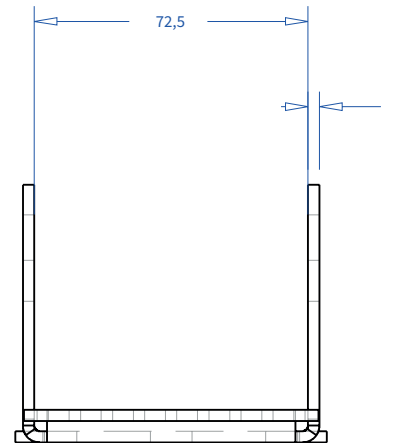

**ADMIRAL**  
**STAGING**

Drawings:  
**Snake cable guide base 4 mtr - H 16 mtr**  
**RIKGSN416**

Product: Snake cable guide base 4 mtr - H 16 mtr

Code: RIKGSN416

**ADMIRAL**  
STAGING

Detail C

Product: Snake cable guide base 4 mtr - H 16 mtr

Code: RIKGSN416

**ADMIRAL**  
STAGING

Product: Snake cable guide base 4 mtr - H 16 mtr

Code: RIKGSN416

Detail A

Detail B

Product: Snake cable guide base 4 mtr - H 16 mtr

Code: RIKGSN416

**ADMIRAL**  
STAGING

Detail A

Detail B

Assembly set for single tube is included in the RIKGSN416

Product: Snake assembly set for single tube 50mm

Code: RIKGSN120

Detail A

Detail B