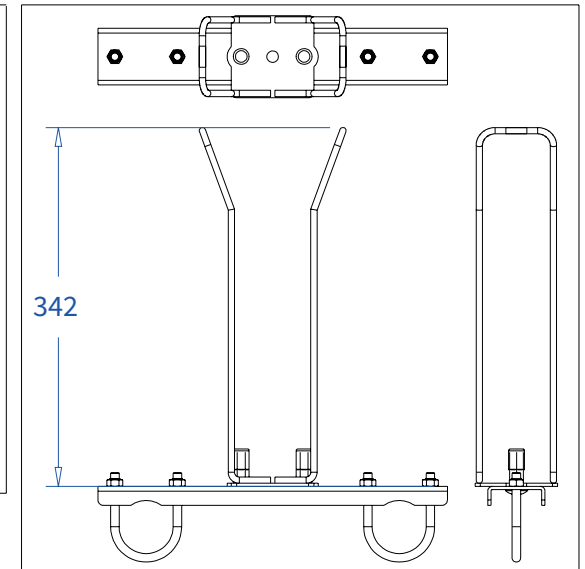

**ADMIRAL**  
**STAGING**

Drawings:  
**Snake cable guide base 4 mtr - H 16 mtr**  
**RIKGSN416**

Product: Snake cable guide base 4 mtr - H 16 mtr

Code: RIKGSN416

**ADMIRAL**  
STAGING

Detail C

Product: Snake cable guide base 4 mtr - H 16 mtr

Code: RIKGSN416

**ADMIRAL**  
STAGING

Product: Snake cable guide base 4 mtr - H 16 mtr

Code: RIKGSN416

Detail A

Detail B

Product: Snake cable guide base 4 mtr - H 16 mtr

Code: RIKGSN416

**ADMIRAL**  
STAGING

Detail A

Detail B

Assembly set for single tube is included in the RIKGSN416

Product: Snake assembly set for single tube 50mm

Code: RIKGSN120

Detail A

Detail B

Snake extension set for 30 truss

Snake extension set for 40 truss

Product: Snake extension set for 30 / 40 truss

Code: RIKGSN121 / RIKGSN122