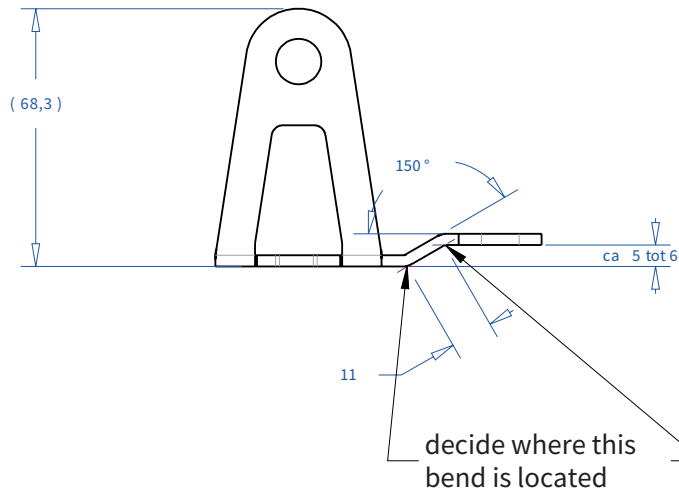

**ADMIRAL**  
**STAGING**

Drawings:  
**Snake cable guide base 4 mtr - H 16 mtr**  
**RIKGSN416**

Product: Snake cable guide base 4 mtr - H 16 mtr

Code: RIKGSN416

**ADMIRAL**  
STAGING

Detail C

Product: Snake cable guide base 4 mtr - H 16 mtr

Code: RIKGSN416

**ADMIRAL**  
STAGING

Product: Snake cable guide base 4 mtr - H 16 mtr

Code: RIKGSN416

Detail A

Detail B

Product: Snake cable guide base 4 mtr - H 16 mtr

Code: RIKGSN416

**ADMIRAL**  
STAGING

Detail A

Detail B

Assembly set for single tube is included in the RIKGSN416

Product: Snake assembly set for single tube 50mm

Code: RIKGSN120

Detail A

Detail B

Snake extension set for 30 truss

Snake extension set for 40 truss

Product: Snake extension set for 30 / 40 truss

Code: RIKGSN121 / RIKGSN122