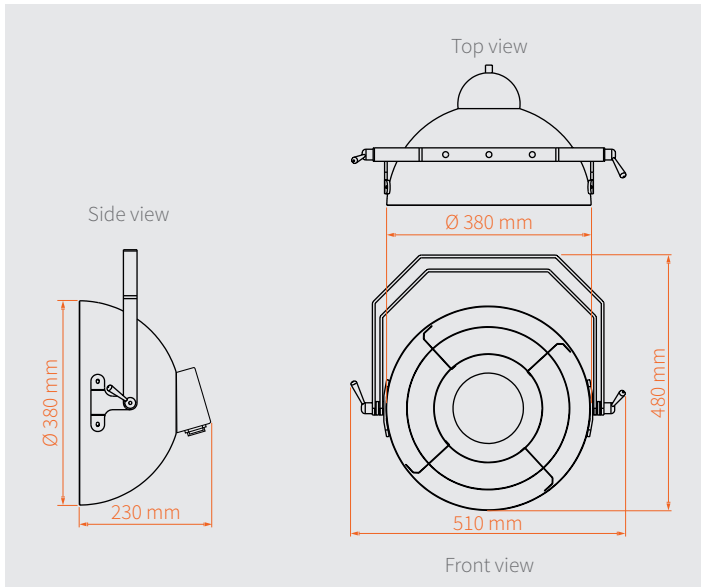

## DIMENSIONS

### Vintage lumin 60W D=38 PC true w connector in box

Article code:	ARADRED47
EAN:	8720094428222
Connection:	Seetronic true1 IP65 in/out
Power consumption:	60W (bulb included)
Fitting:	E27
Dimensions:	diameter globe: 380 mm 510 x 270 x 480 mm (L x W x H)
Weight:	4.15 kg

### Vintage lumin 60W D=53 PC true w connector in box

Article code:	ARADRED57
EAN:	8720094428239
Connection:	Seetronic true1 IP65 in/out
Power consumption:	60W (bulb included)
Fitting:	E27
Dimensions:	diameter globe: 530 mm 690 x 350 x 660 mm (L x W x H)
Weight:	6.05 kg