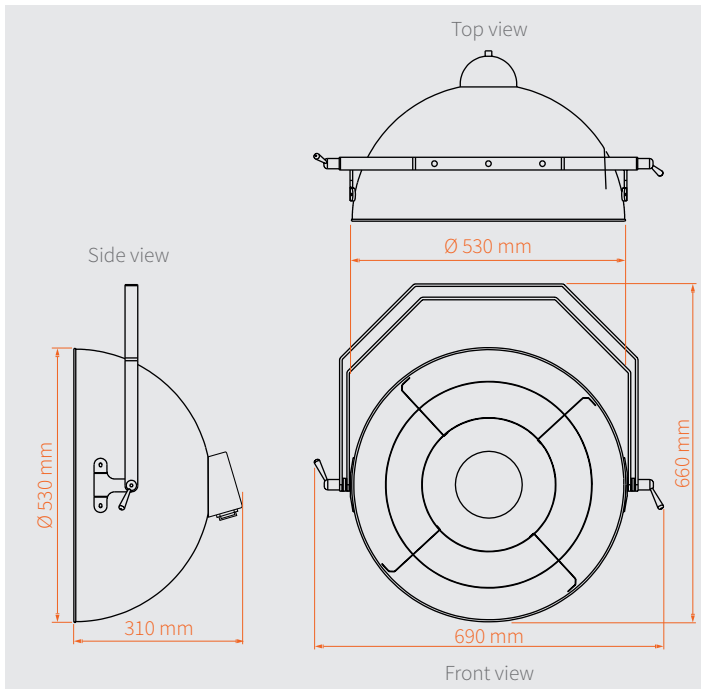

## DIMENSIONS

### Vintage lumin 60W D=38 PC true w connector in box

Article code:	ARADRED47
EAN:	8720094428222
Connection:	Seetronic true1 IP65 in/out
Power consumption:	60W (bulb included)
Fitting:	E27
Dimensions:	diameter globe: 380 mm 510 x 270 x 480 mm (L x W x H)
Weight:	4.15 kg

### Vintage lumin 60W D=53 PC true w connector in box

Article code:	ARADRED57
EAN:	8720094428239
Connection:	Seetronic true1 IP65 in/out
Power consumption:	60W (bulb included)
Fitting:	E27
Dimensions:	diameter globe: 530 mm 690 x 350 x 660 mm (L x W x H)
Weight:	6.05 kg