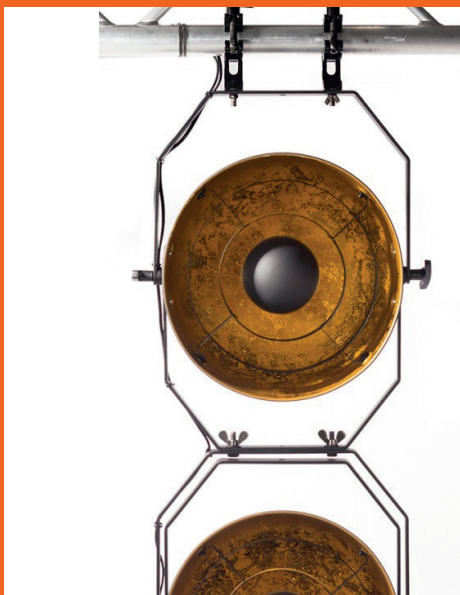

**ADMIRAL**  
STAGING

# VINTAGE LUMINAIRE

An Admiral Staging fixture with a vintage look because retro chic is absolutely en vogue!

Use these decorative fixtures for you TV shows, theatre productions or for live bands to add visual impact to an area and create the right ambiance.

### Adjustable brackets

The brackets allow you to use the Vintage in multiple ways. You can hang it on a Drop arm, mount it on a tripod by using one bracket or you can place it on the floor by using both.

### Vintage lumin 60W D=53 PC true w connector in box

Article code:	ARADRED57
EAN:	8720094428239
Connection:	Seetronic true1 IP65 in/out
Power consumption:	60W (bulb included)
Fitting:	E27
Dimensions:	diameter globe: 530 mm 690 x 350 x 660 mm (L x W x H)
Weight:	6.05 kg