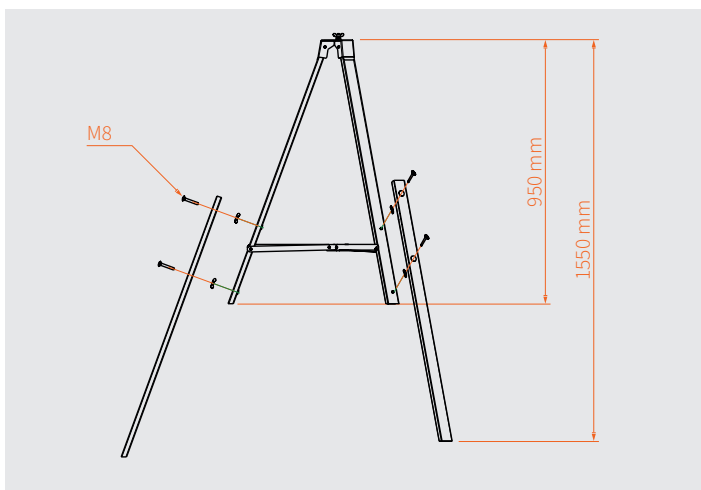

Extend your Vintage luminaires with our Luminaire tripod

ADMIRAL
STAGING

| www.admiralstaging.com | Josink Kolkweg 10 | 7545 PR Enschede | The Netherlands | Tel: +31 53 4 301 201 |