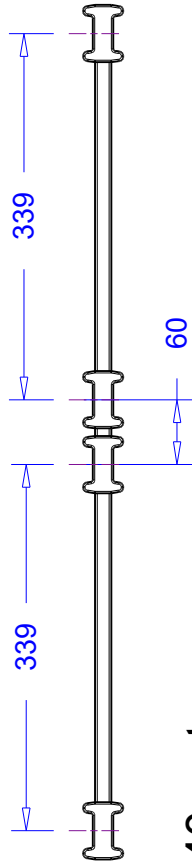

30-er truss

40-er truss

Product: Rubber truss carriers

Code: TRCA30 - TRCA40