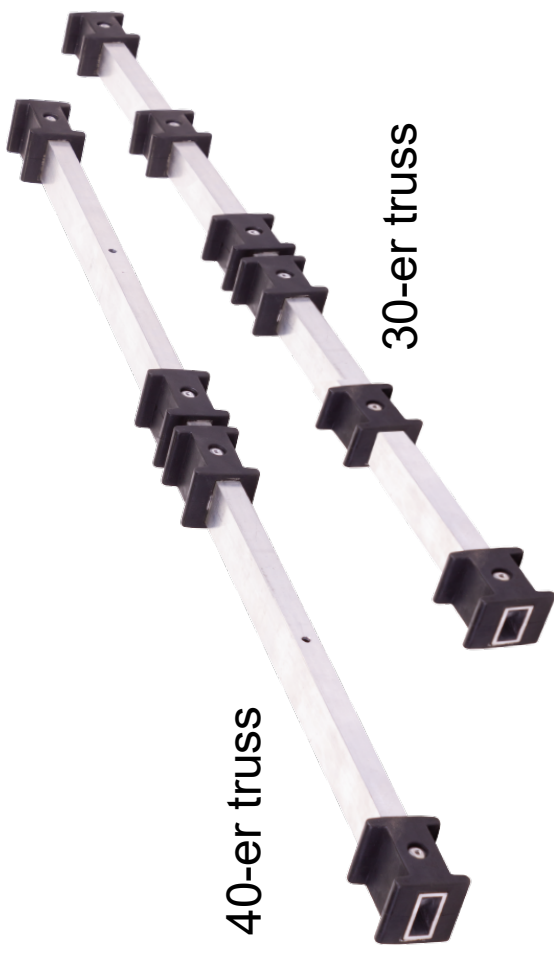

30-er truss

40-er truss

Product: Rubber truss carriers

Code: TRCA30 - TRCA40