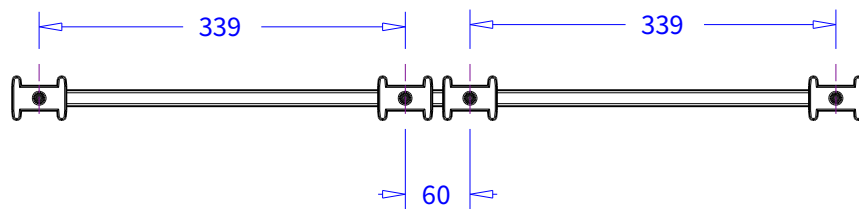

30-er truss

40-er truss

Product: Rubber truss carriers

Code: TRCA30 - TRCA40