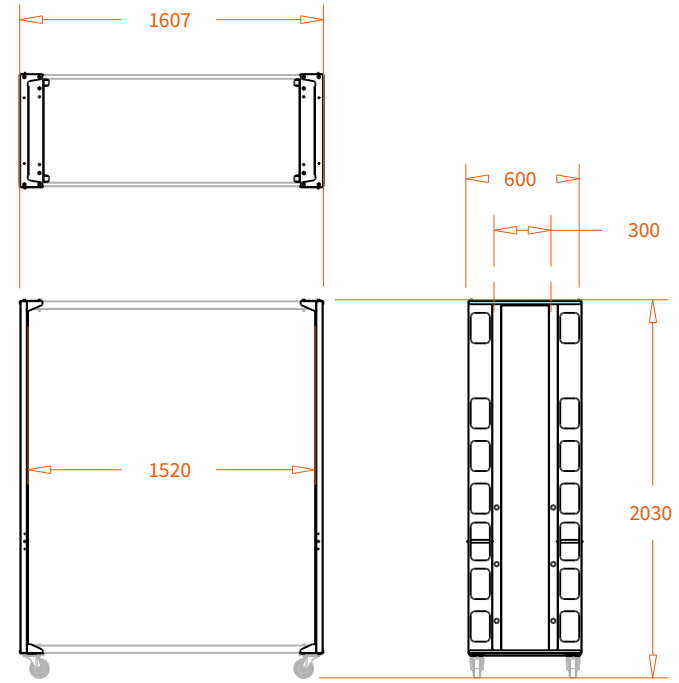

# Rack L=250

H 203  
L 250

# Rack L=160

H 203  
L 160

WAM2P61

H 110  
L 250

H 110  
L 160

WAM2P60

Product:	General dimensions forksidepanel racks	
Code:	WAM2P60 - WAM2P61	