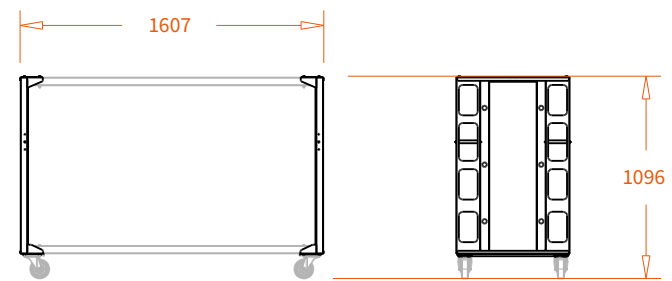

# Rack L=160

H 203  
L 160

WAM2P61

H 110  
L 250

H 110  
L 160

WAM2P60

Product:	General dimensions forksidepanel racks	
Code:	WAM2P60 - WAM2P61	