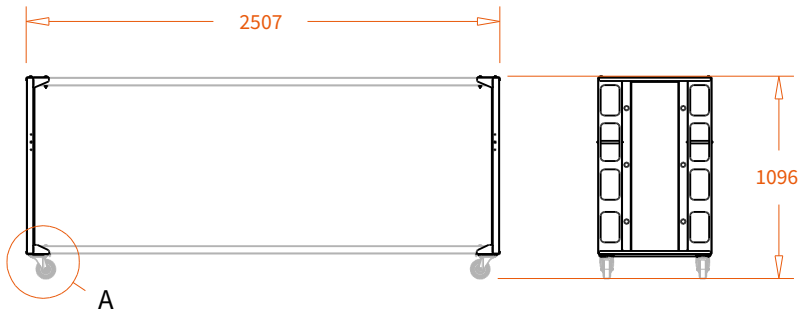

# Rack L=250

H 203  
L 250

# Rack L=160

H 203  
L 160

WAM2P61

H 110  
L 250

H 110  
L 160

WAM2P60

Product:	General dimensions forksidepanel racks	
Code:	WAM2P60 - WAM2P61	