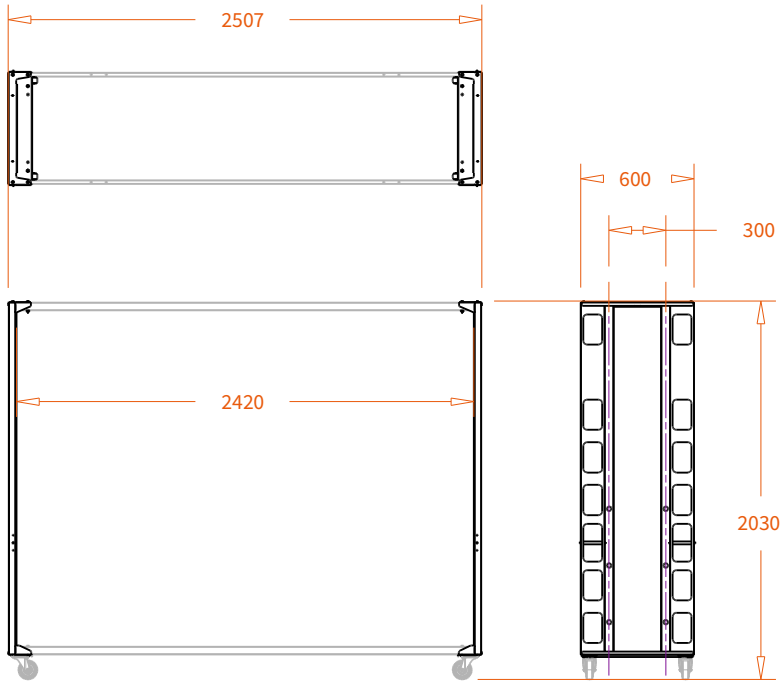

# Rack L=250

H 203  
L 250

# Rack L=160

H 203  
L 160

WAM2P61

H 110  
L 250

H 110  
L 160

WAM2P60

Product:	General dimensions forksidepanel racks	
Code:	WAM2P60 - WAM2P61	